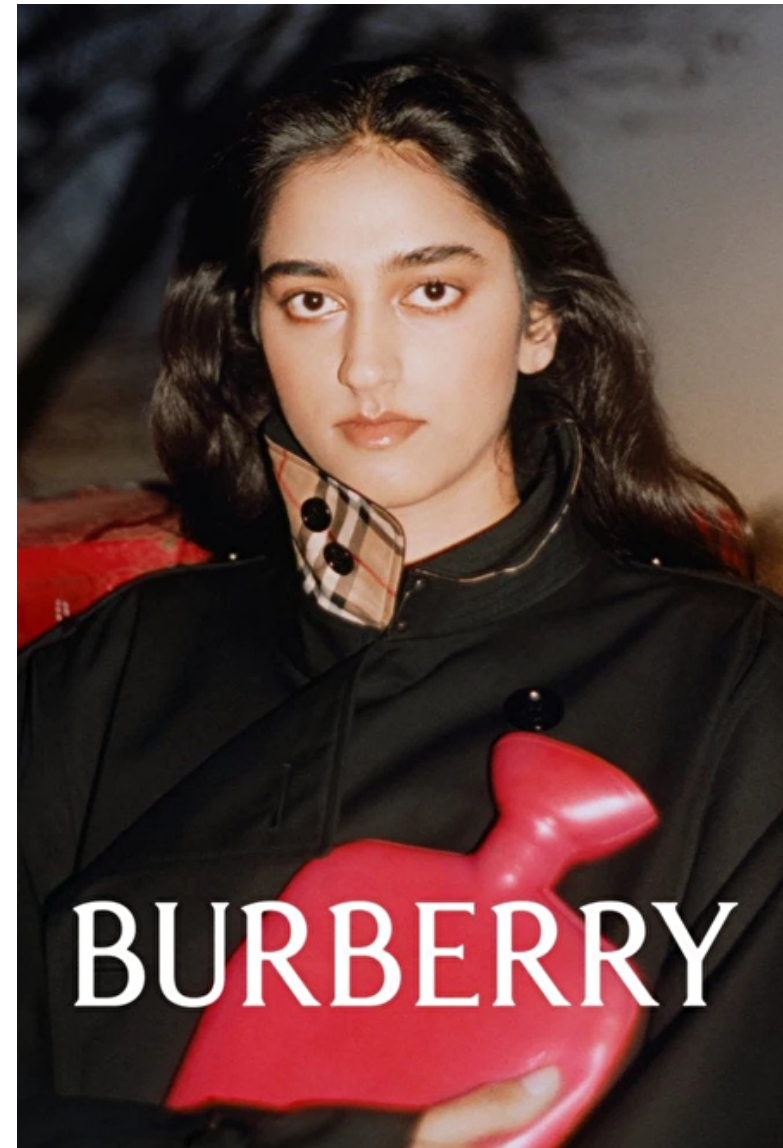

SOPHIE AHMAD

Height 179cm / 5' 10.5"

Size EU/US 38 / 8

Bust 76cm / 30"

Waist 61cm / 24"

Hips 98cm / 38.5"

Shoes EU/US/UK 40 / 9 / 7

Eyes Dark brown

Hair Dark brown