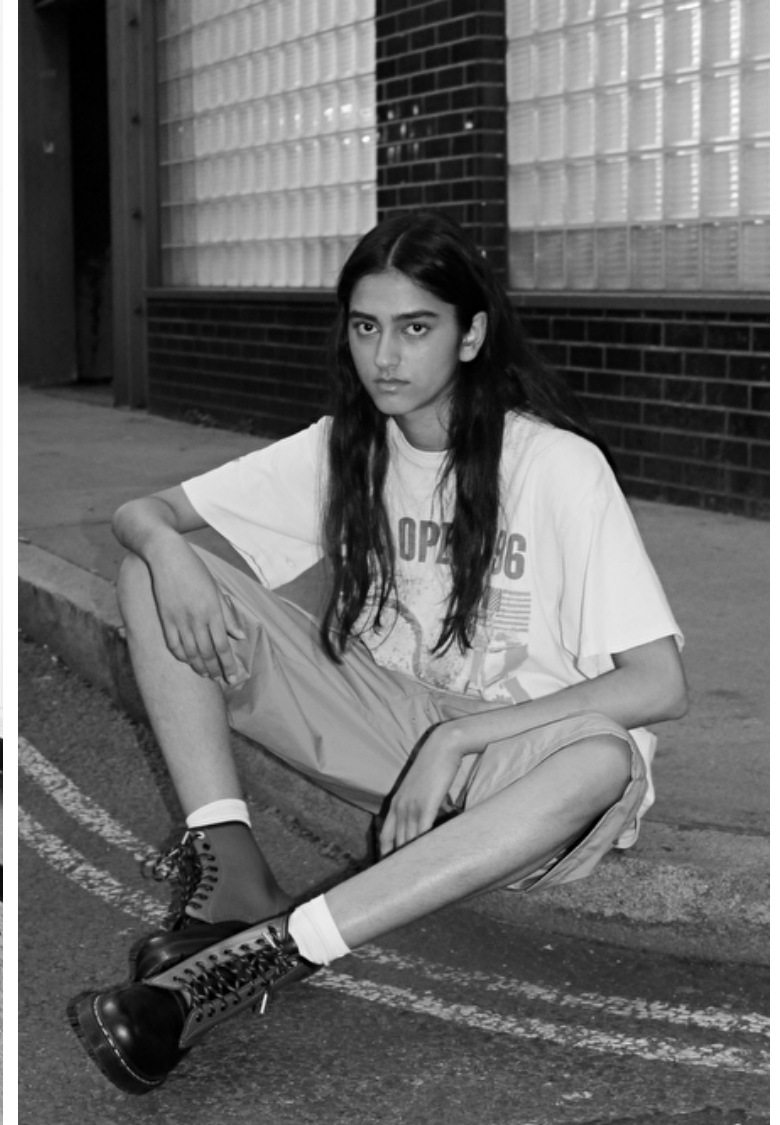

Select

MODEL MANAGEMENT

2nd floor, 77 ST. Martins Lane, London, 00000, England, United Kingdom
Phone: +44 20 7299 1300 **Fax:** +44 20 7299 1385 **Email:** info@selectmodel.com **Website:** https://www.selectmodel.com/

SOPHIE AHMAD

Height 179cm / 5' 10.5"

Size EU/US 38 / 8

Bust 76cm / 30"

Waist 63cm / 25"

Hips 96cm / 38"

Shoes EU/US/UK 40 / 9 / 7

Eyes Dark brown

Hair Dark brown