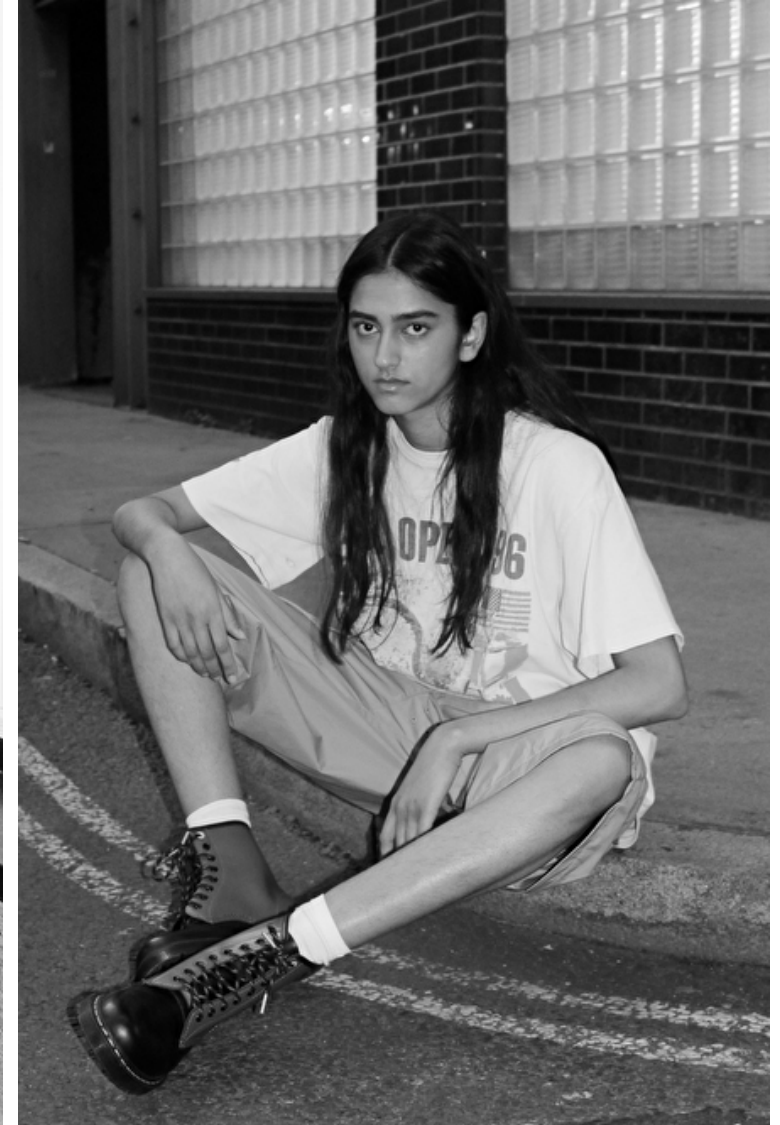

SOPHIE AHMAD

Height 179cm / 5' 10.5"

Size EU/US 38 / 8

Bust 76cm / 30"

Waist 61cm / 24"

Hips 98cm / 38.5"

Shoes EU/US/UK 40 / 9 / 7

Eyes Dark brown

Hair Dark brown