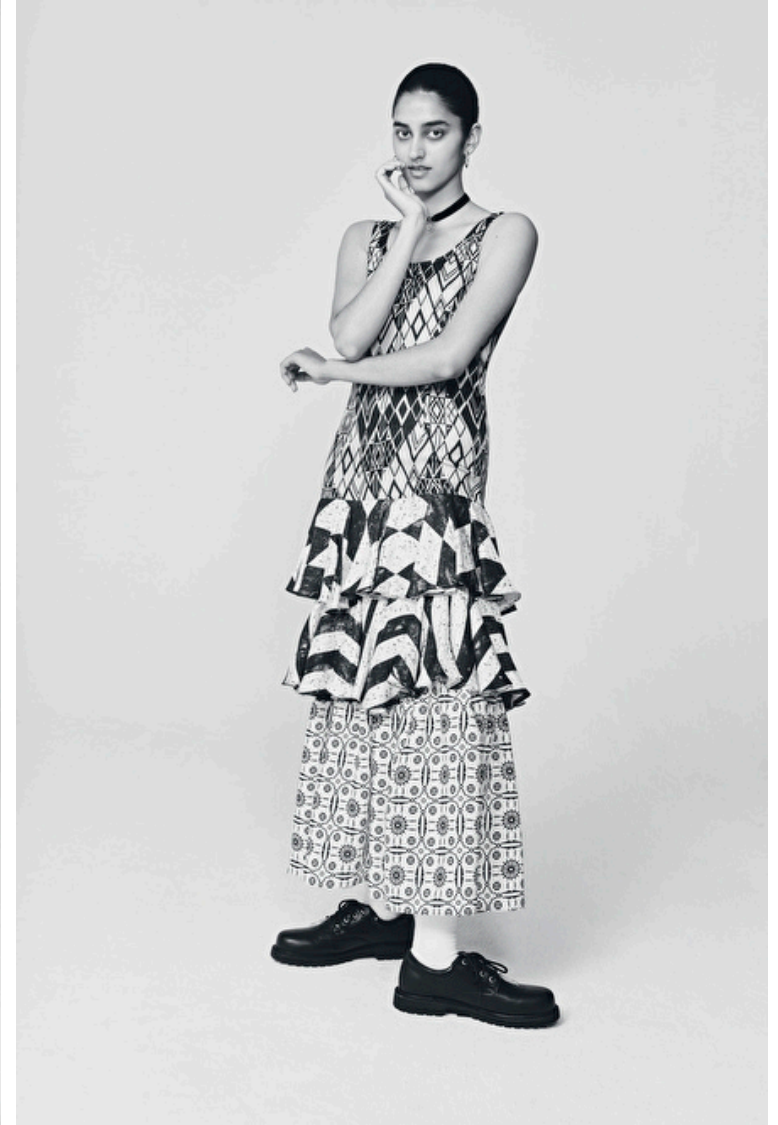

Select

MODEL MANAGEMENT

2nd floor, 77 St. Martins Lane, London, WC2N 4AA, England, United Kingdom

Phone: +44 20 7299 1300 Fax: +44 20 7299 1385 Email: info@selectmodel.com Website: <https://www.selectmodel.com/>

SOPHIE AHMAD

Height 179cm / 5' 10.5"

Size EU/US 38 / 8

Bust 76cm / 30"

Waist 61cm / 24"

Hips 98cm / 38.5"

Shoes EU/US/UK 40 / 9 / 7

Eyes Dark brown

Hair Dark brown