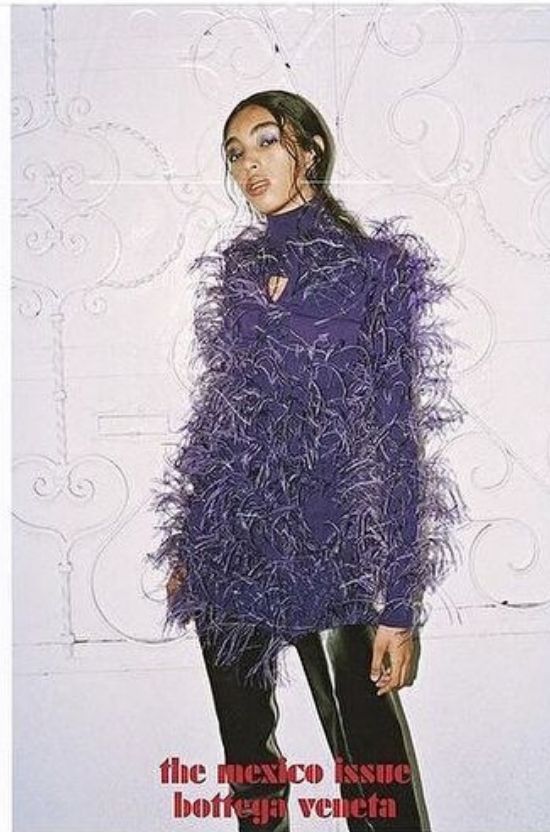

Sorachi

Height 179cm / 5' 10.5"

Bust 79cm / 31"

Waist 61cm / 24"

Hips 86cm / 34"

Shoes EU/US/UK 39.5 / 8.5 / 6

Eyes Brown

Hair Brown