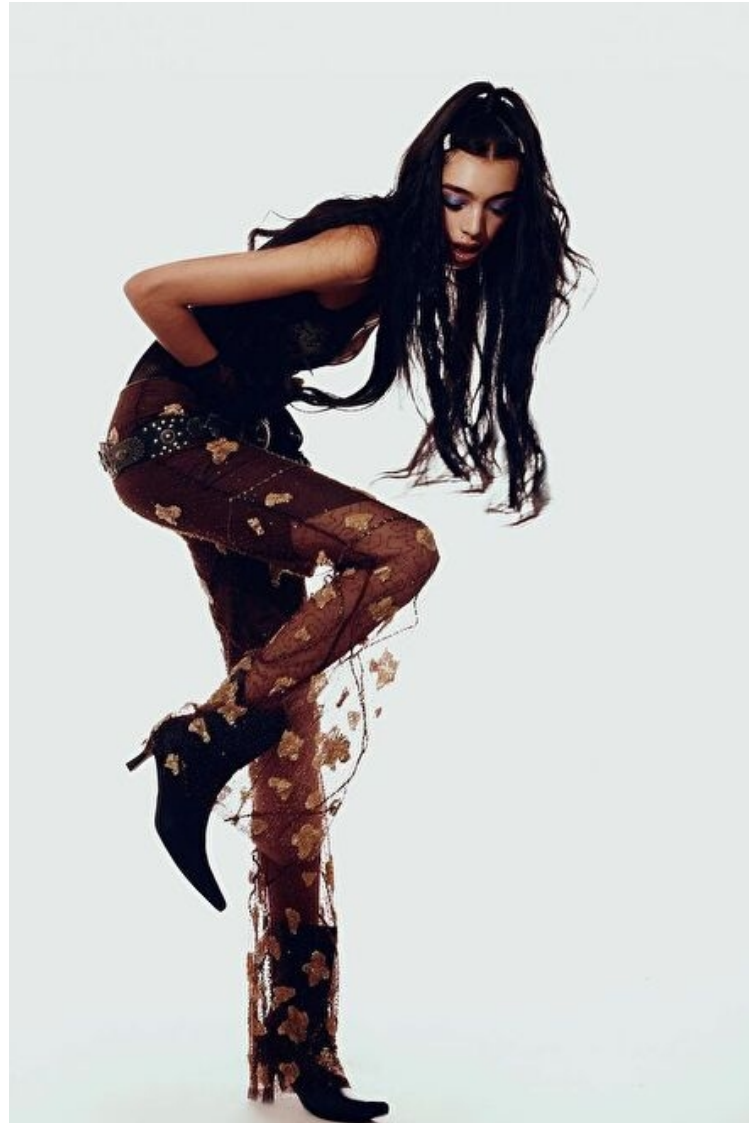

Sorachi

Height 179cm / 5' 10.5"

Bust 79cm / 31"

Waist 61cm / 24"

Hips 86cm / 34"

Shoes EU/US/UK 39.5 / 8.5 / 6

Eyes Brown

Hair Brown