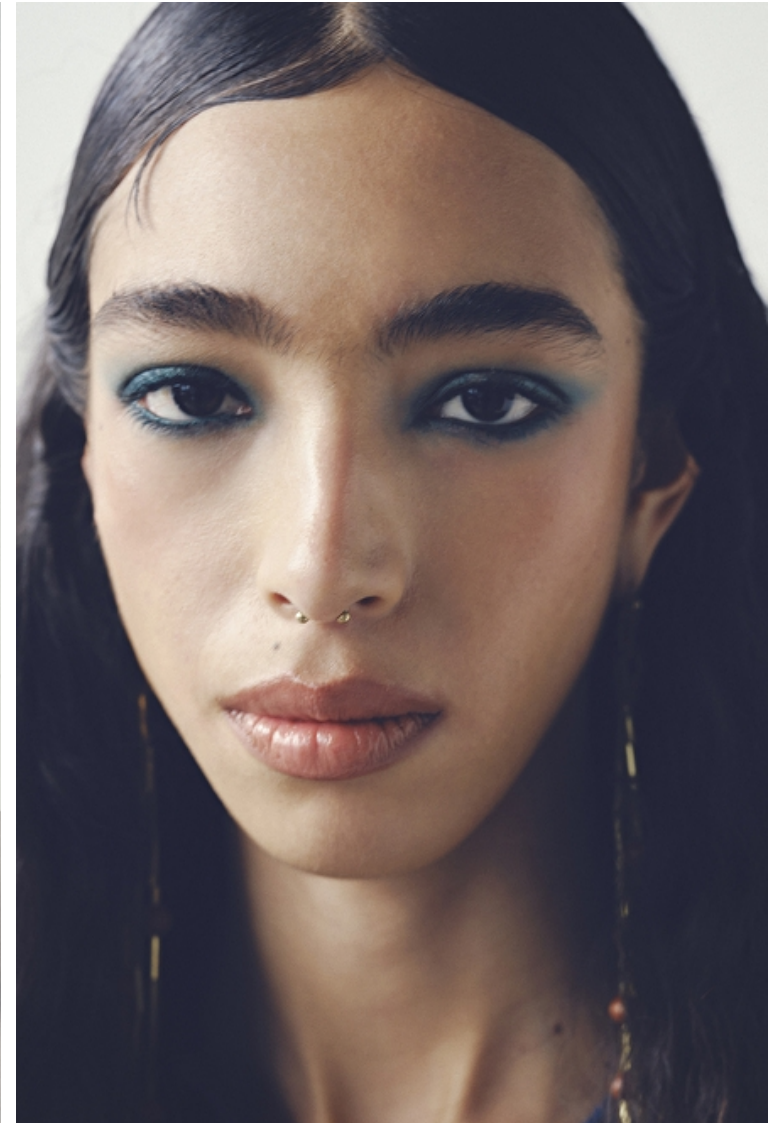

Sorachi

Height 179cm / 5' 10.5"

Bust 79cm / 31"

Waist 61cm / 24"

Hips 86cm / 34"

Shoes EU/US/UK 39.5 / 8.5 / 6

Eyes Brown

Hair Brown