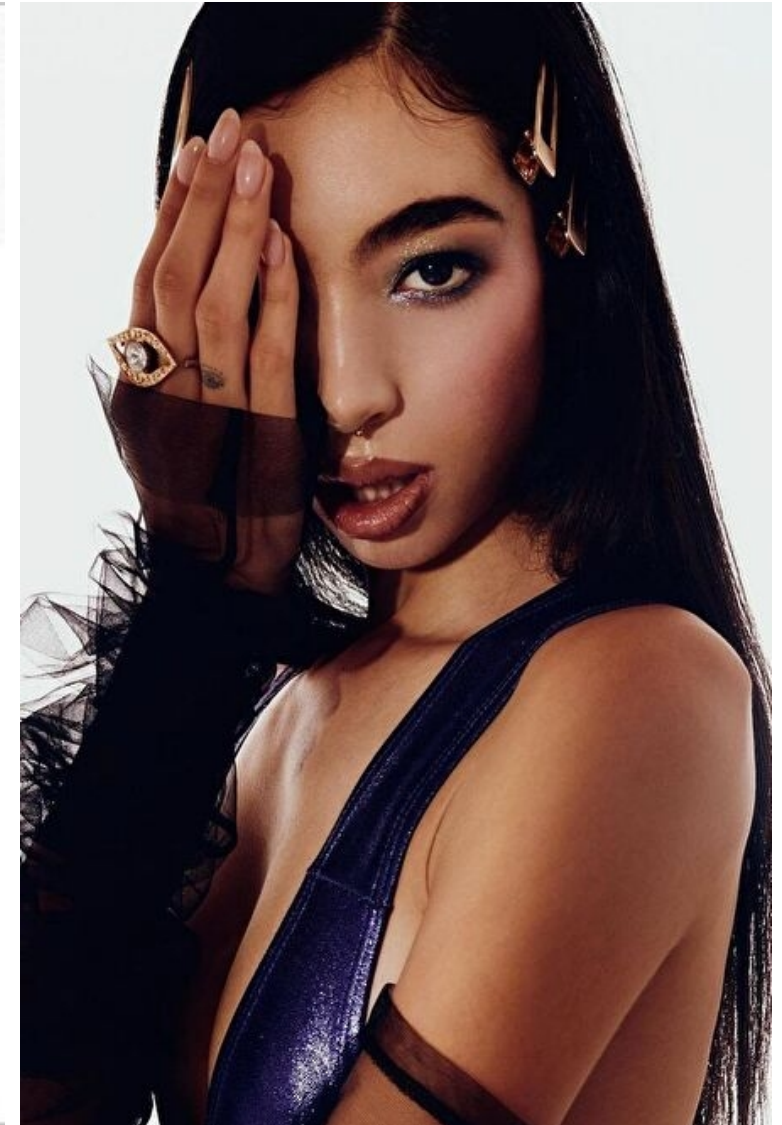

Sorachi

Height 179cm / 5' 10.5"

Bust 79cm / 31"

Waist 61cm / 24"

Hips 86cm / 34"

Shoes EU/US/UK 39.5 / 8.5 / 6

Eyes Brown

Hair Brown