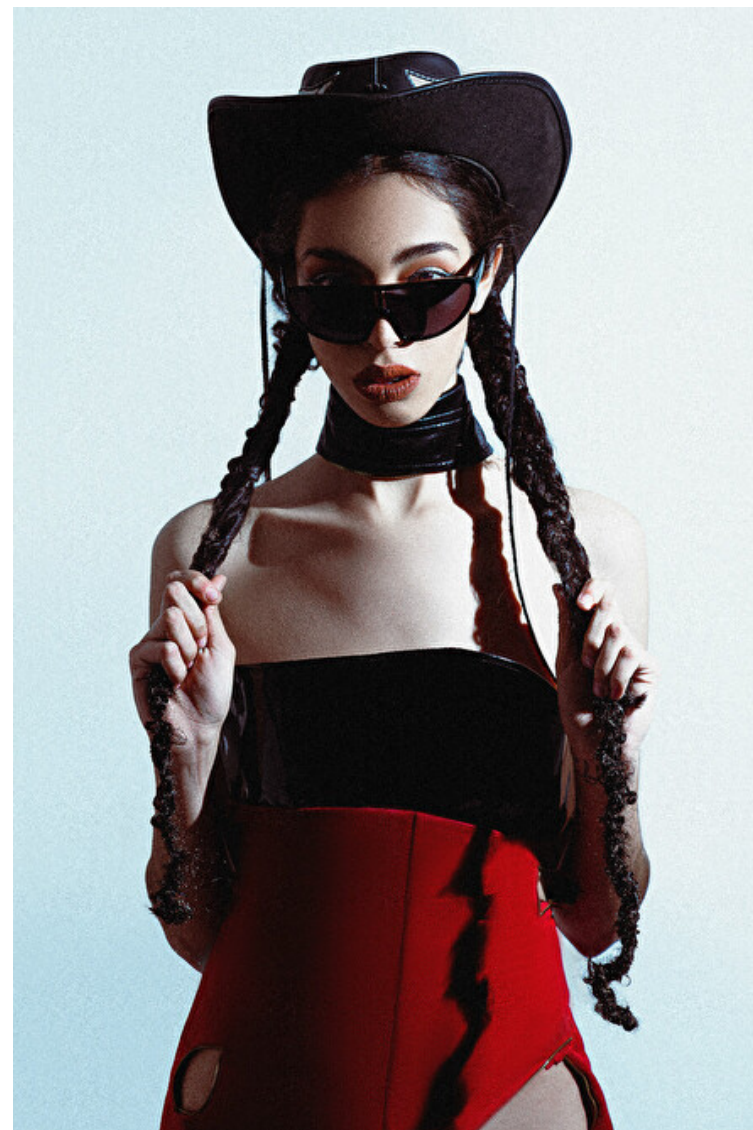

Sorachi

Height 179cm / 5' 10.5"

Bust 79cm / 31"

Waist 61cm / 24"

Hips 86cm / 34"

Shoes EU/US/UK 39.5 / 8.5 / 6

Eyes Brown

Hair Brown