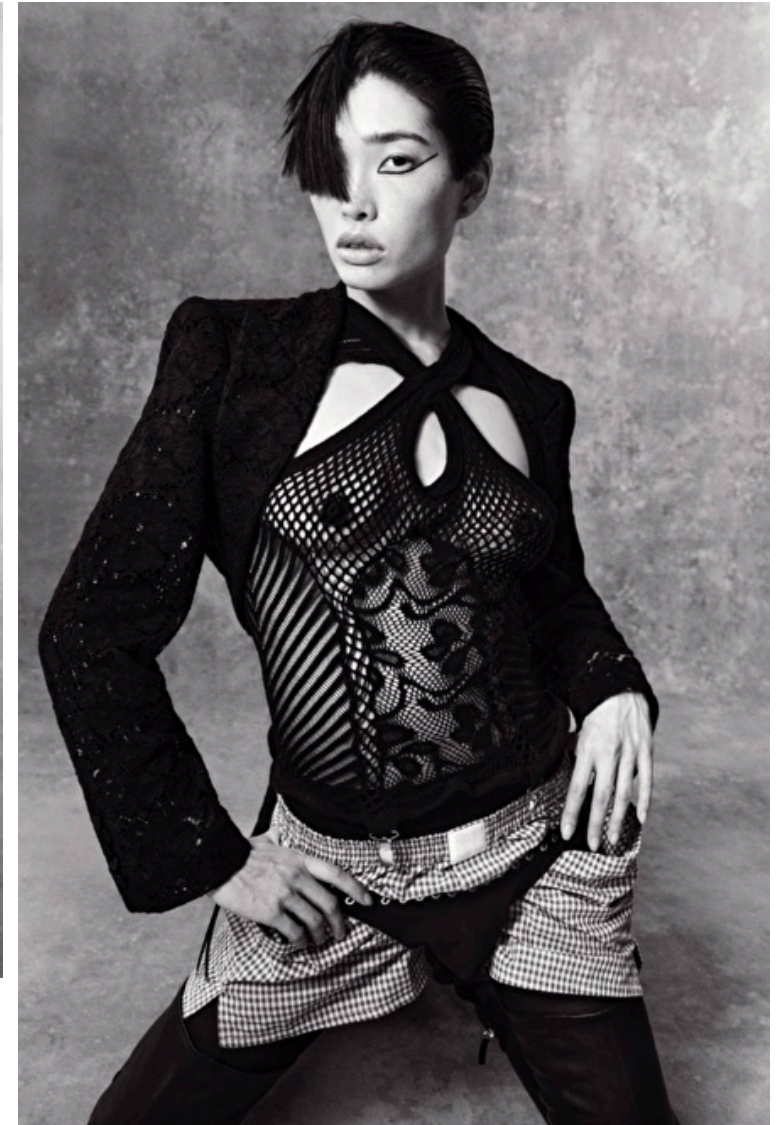

Select

MODEL MANAGEMENT

2nd floor, 77 ST. Martins Lane, London, 00000, England, United Kingdom

Phone: +44 20 7299 1300 Fax: +44 20 7299 1385 Email: info@selectmodel.com Website: <https://www.selectmodel.com/>

STEPH SHIU

Height 176cm / 5' 9.5"

Bust 82cm / 32.5"

Waist 61cm / 24"

Hips 88cm / 34.5"

Shoes EU/US/UK 39 / 8 / 6