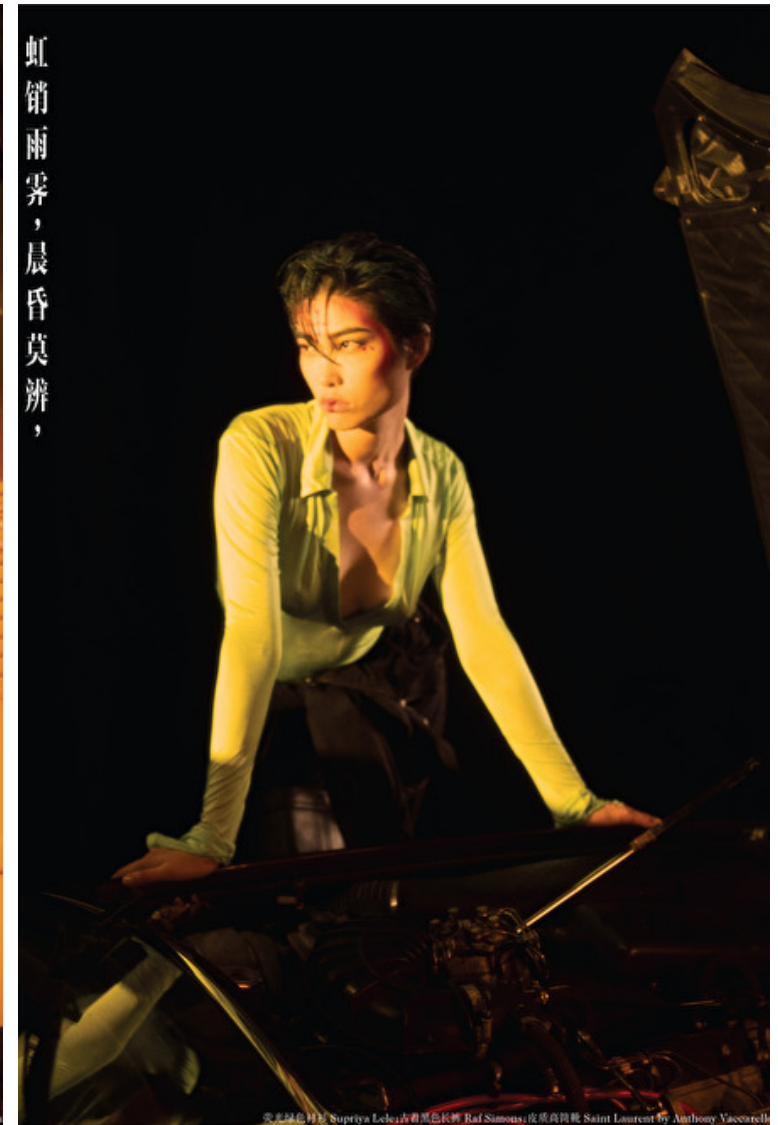

Select

MODEL MANAGEMENT

2nd floor, 77 ST. Martins Lane, London, 00000, England, United Kingdom

Phone: +44 20 7299 1300 Fax: +44 20 7299 1385 Email: info@selectmodel.com Website: https://www.selectmodel.com/

STEPH SHIU

Height 176cm / 5' 9.5"

Bust 82cm / 32.5"

Waist 61cm / 24"

Hips 88cm / 34.5"

Shoes EU/US/UK 39 / 8 / 6