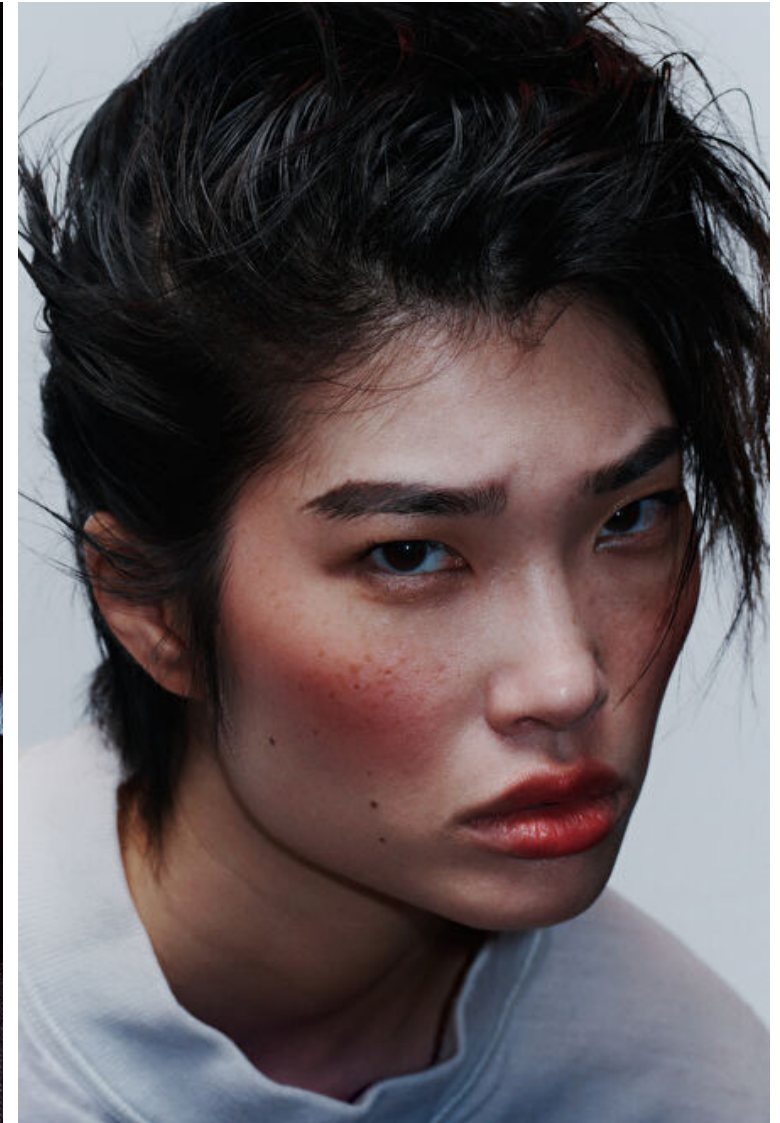

STEPH SHIU

Height 176cm / 5' 9.5"

Bust 82cm / 32.5"

Waist 61cm / 24"

Hips 88cm / 34.5"

Shoes EU/US/UK 39 / 8 / 6