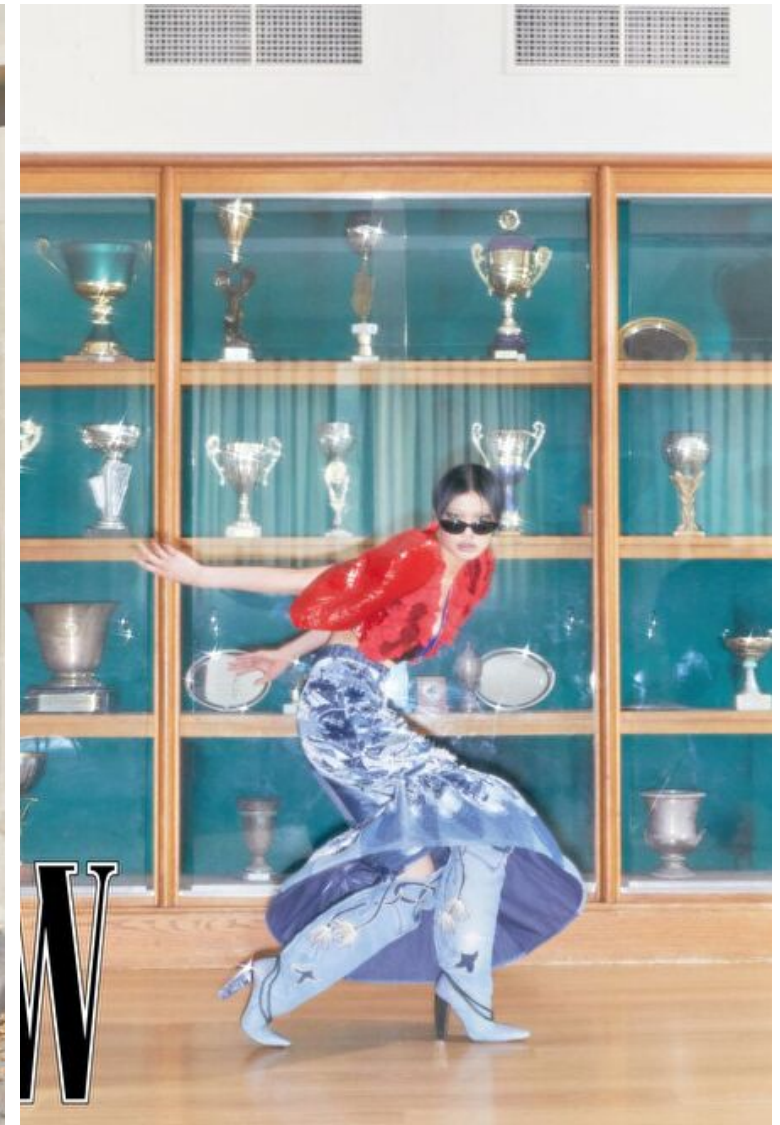

STEPH SHIU

Height 176cm / 5' 9.5"

Bust 82cm / 32.5"

Waist 61cm / 24"

Hips 88cm / 34.5"

Shoes EU/US/UK 39 / 8 / 6

Select

MODEL MANAGEMENT