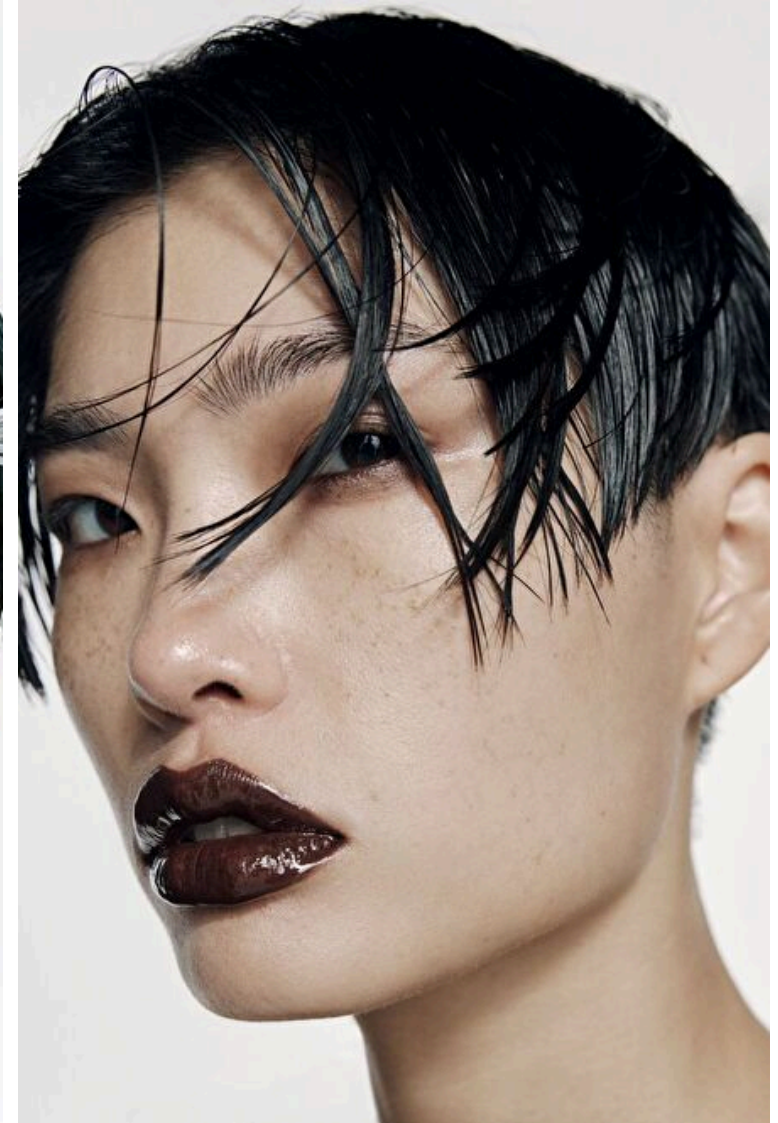

Select

MODEL MANAGEMENT

2nd floor, 77 ST. Martins Lane, London, 00000, England, United Kingdom

Phone: +44 20 7299 1300 Fax: +44 20 7299 1385 Email: info@selectmodel.com Website: <https://www.selectmodel.com/>

STEPH SHIU

Height 176cm / 5' 9.5"

Bust 82cm / 32.5"

Waist 61cm / 24"

Hips 88cm / 34.5"

Shoes EU/US/UK 39 / 8 / 6