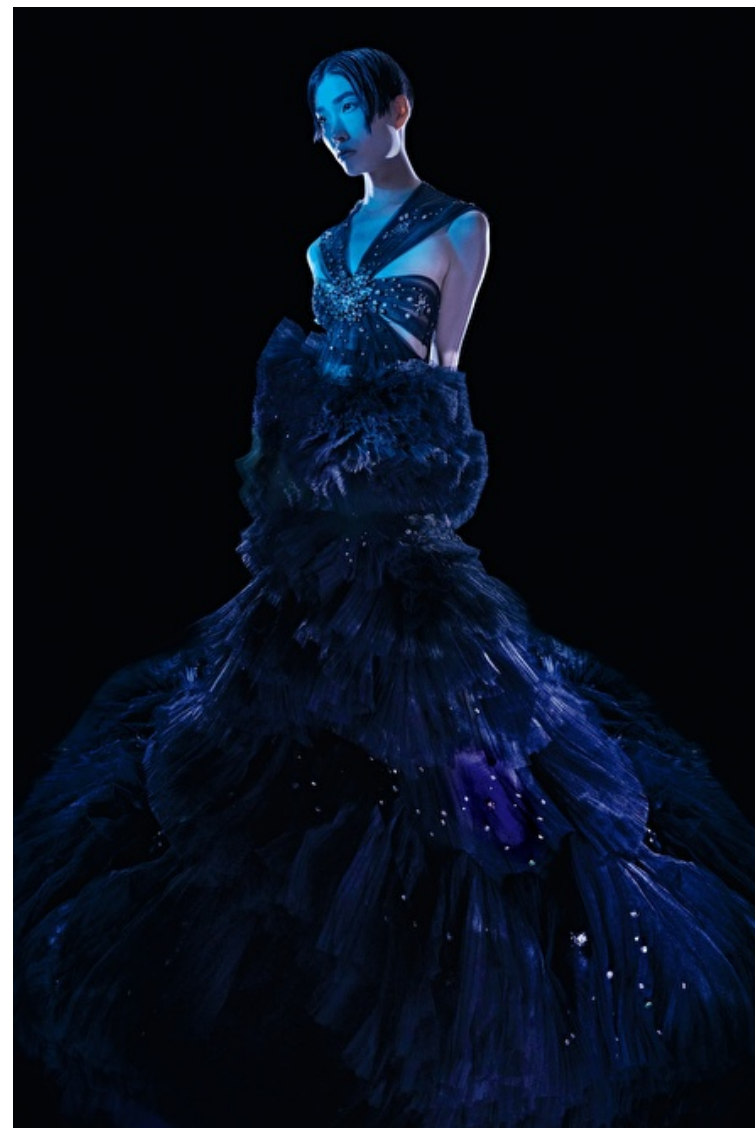

Select

MODEL MANAGEMENT

2nd floor, 77 St. Martins Lane, London, WC2N 4AA, England, United Kingdom

Phone: +44 20 7299 1300 Fax: +44 20 7299 1385 Email: info@selectmodel.com Website: <https://www.selectmodel.com/>

STEPH SHIU

Height 176cm / 5' 9.5"

Bust 82cm / 32.5"

Waist 61cm / 24"

Hips 88cm / 34.5"

Shoes EU/US/UK 39 / 8 / 6