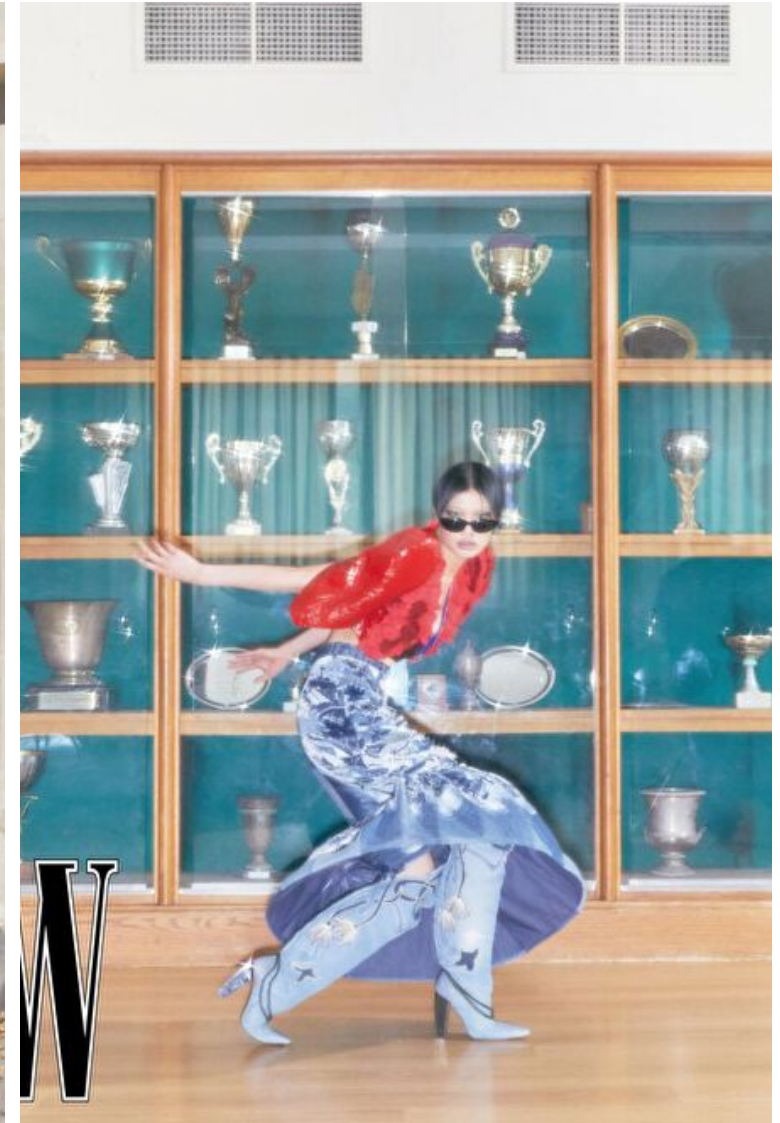

STEPH SHIU

Height 176cm / 5' 9.5"

Bust 82cm / 32.5"

Waist 61cm / 24"

Hips 88cm / 34.5"

Shoes EU/US/UK 39 / 8 / 6

STEPH SHIU

Height 176cm / 5' 9.5"