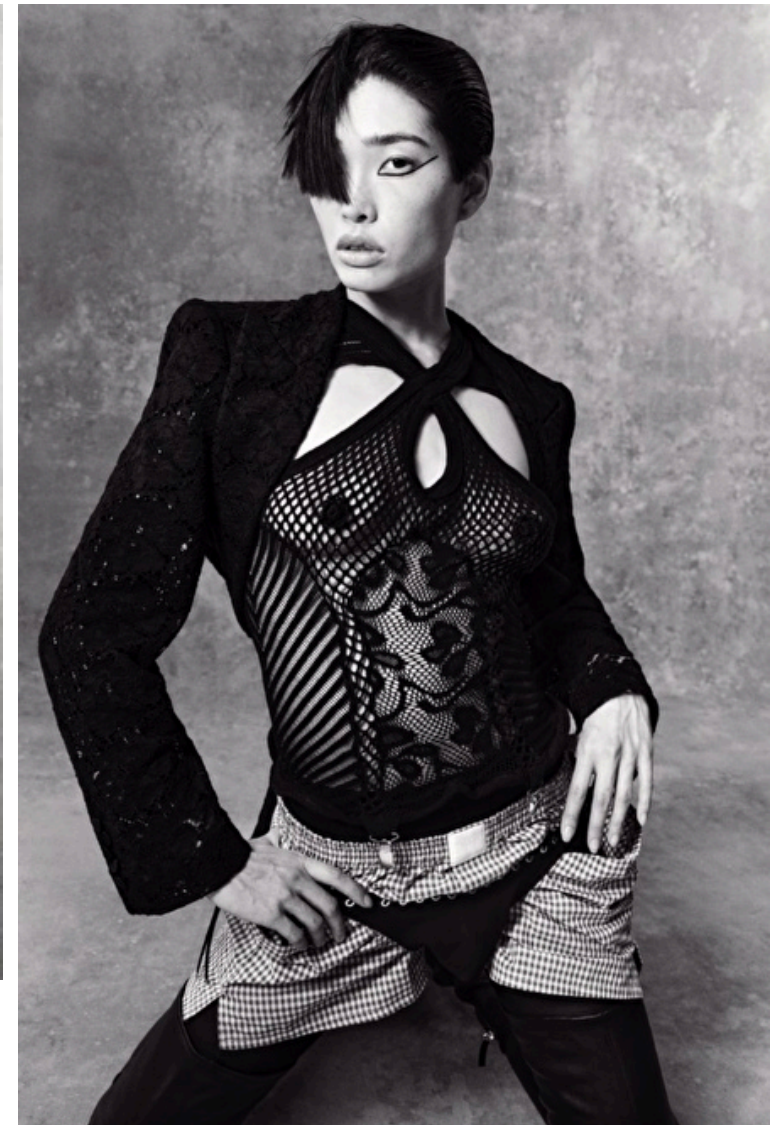

Select

MODEL MANAGEMENT

2nd floor, 77 ST. Martins Lane, London, WC2N 4AA, England, United Kingdom

Phone: +44 20 7299 1300 Fax: +44 20 7299 1385 Email: info@selectmodel.com Website: https://www.selectmodel.com/

STEPH SHIU

Height 176cm / 5' 9.5"

Bust 82cm / 32.5"

Waist 61cm / 24"

Hips 88cm / 34.5"

Shoes EU/US/UK 39 / 8 / 6