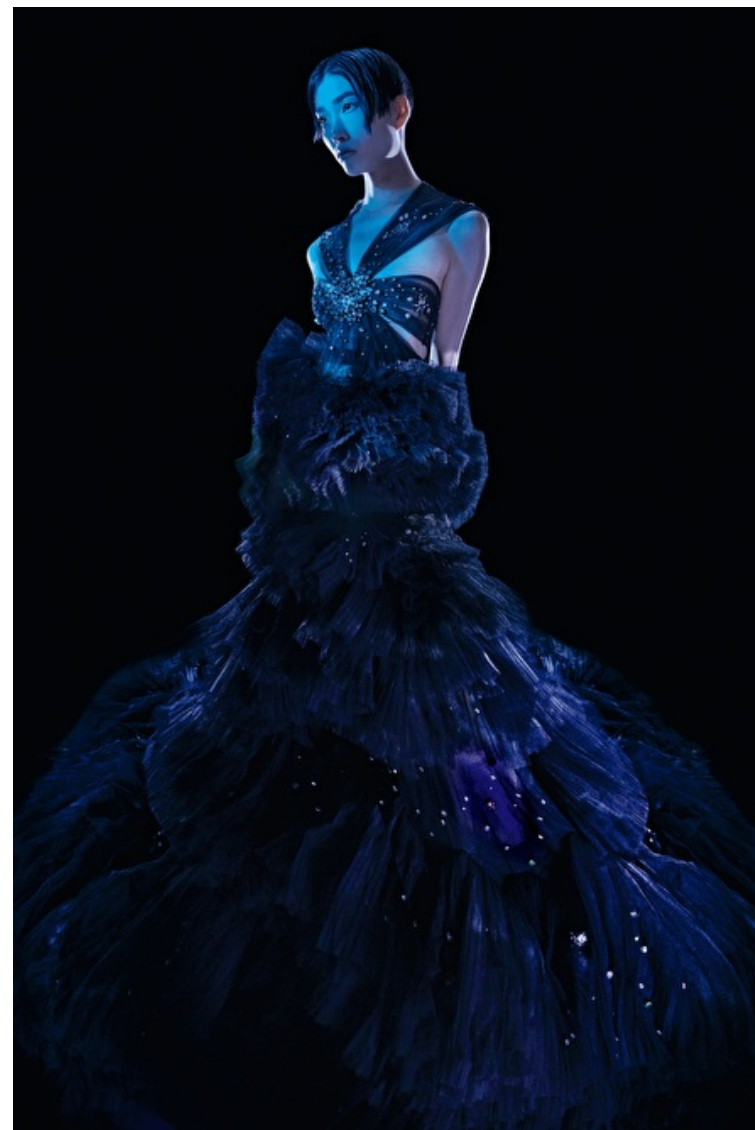

Select

MODEL MANAGEMENT

2nd floor, 77 ST. Martins Lane, London, 00000, England, United Kingdom

Phone: +44 20 7299 1300 Fax: +44 20 7299 1385 Email: info@selectmodel.com Website: <https://www.selectmodel.com/>

STEPH SHIU

Height 176cm / 5' 9.5"

Bust 82cm / 32.5"

Waist 61cm / 24"

Hips 88cm / 34.5"

Shoes EU/US/UK 39 / 8 / 6