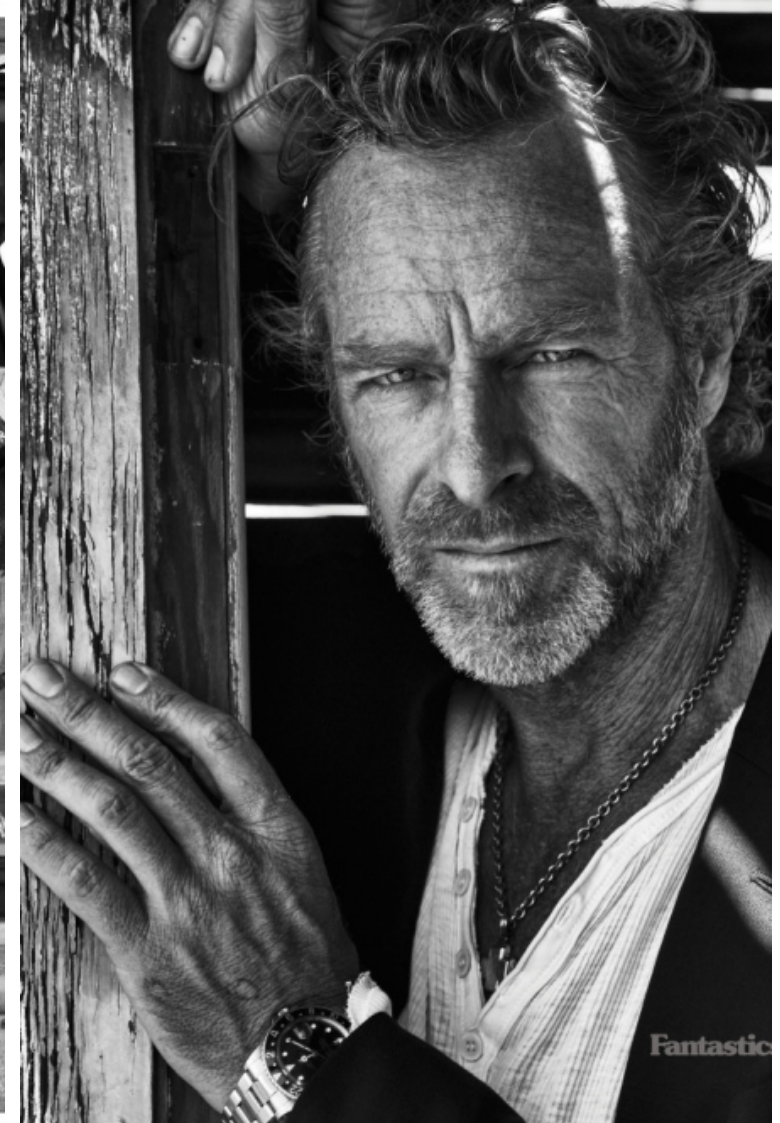

Select

MODEL MANAGEMENT

2nd floor, 77 ST. Martins Lane (entrance on Cranbourn Street) , London, WC2N 4AA, England, United Kingdom
Phone: +44 (0) 20 7299 1322 Fax: +44 (0) 20 7299 1386 Email: info@selectmodel.com Website: https://www.selectmodel.com/

STEVEN LYON

Height 187cm / 6' 1.5"

Waist 84cm / 33"

Shoes EU/US/UK 45 / 12 / 10.5

Suit size 52cm / 42"

Suit cut Regular

Neck 41cm / 16"

Hair Blond

Eyes Blue