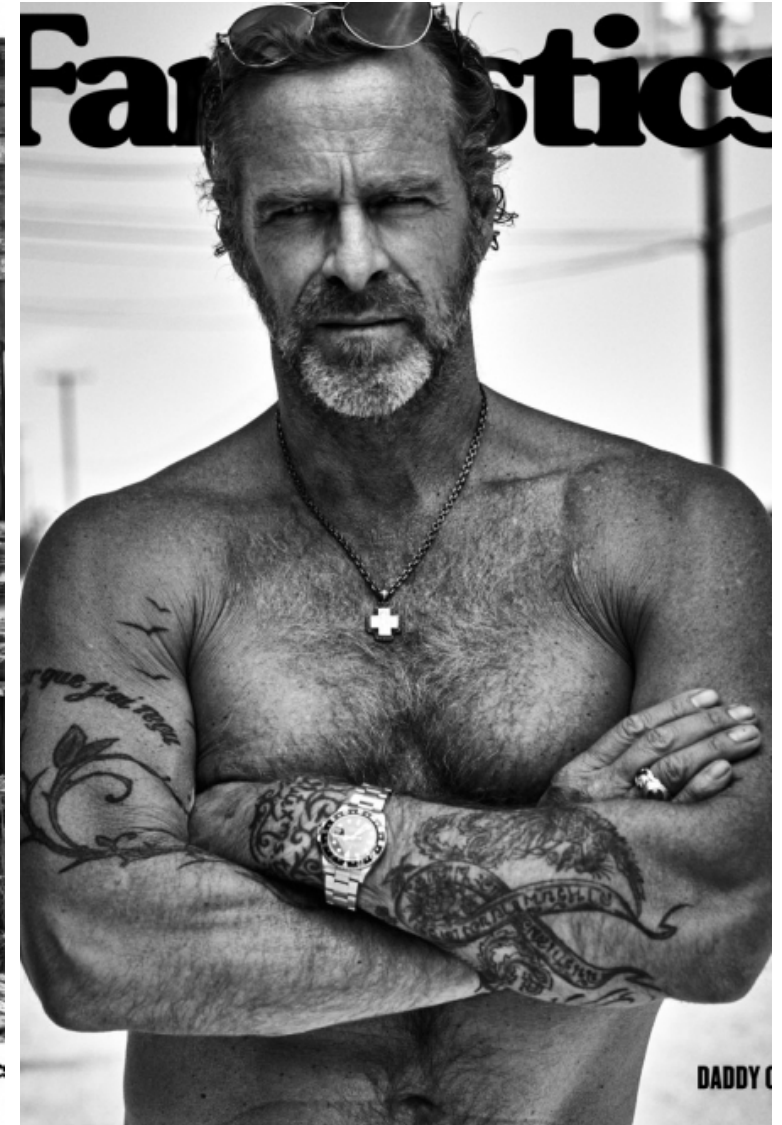

Select

MODEL MANAGEMENT

2nd floor, 77 ST. Martins Lane (entrance on Cranbourn Street) , London, WC2N 4AA, England, United Kingdom
Phone: +44 (0) 20 7299 1322 Fax: +44 (0) 20 7299 1386 Email: info@selectmodel.com Website: https://www.selectmodel.com/

STEVEN LYON

Height 187cm / 6' 1.5"

Waist 84cm / 33"

Shoes EU/US/UK 45 / 12 / 10.5

Suit size 52cm / 42"

Suit cut Regular

Neck 41cm / 16"

Hair Blond

Eyes Blue

Fantastic