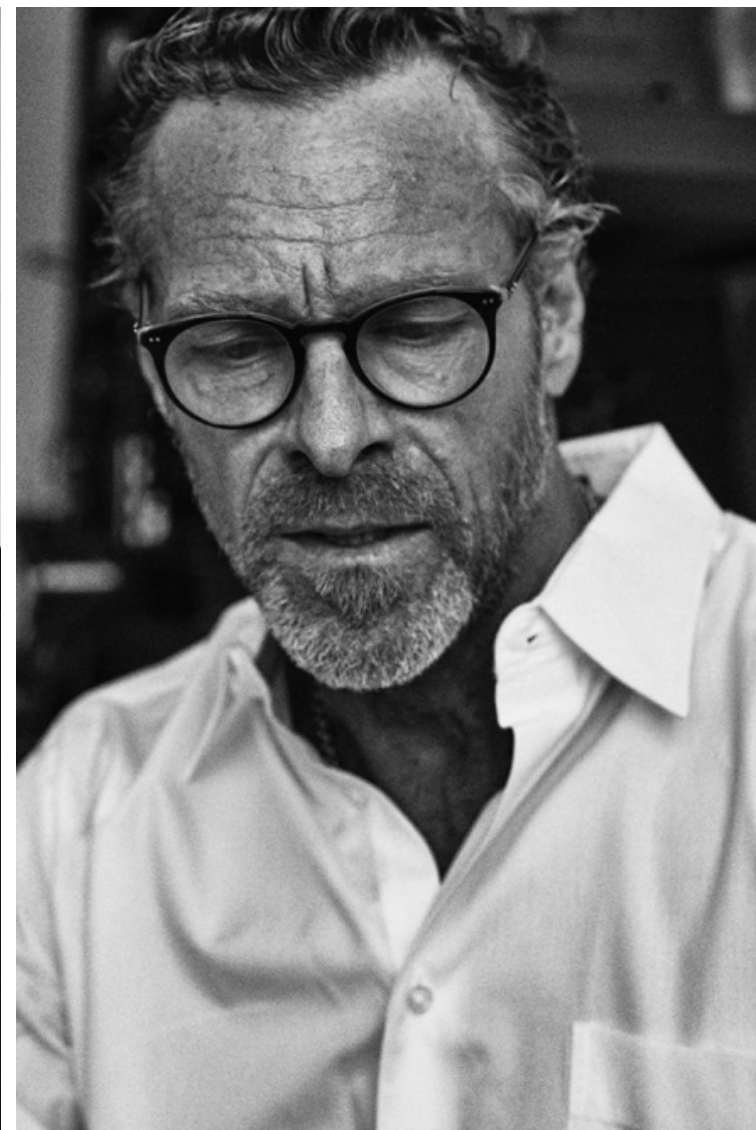

STEVEN LYON

Height 187cm / 6' 1.5"

Waist 84cm / 33"

Shoes EU/US/UK 45 / 12 / 10.5

Suit size 52cm / 42"

Suit cut Regular

Neck 41cm / 16"

Hair Blond

Eyes Blue