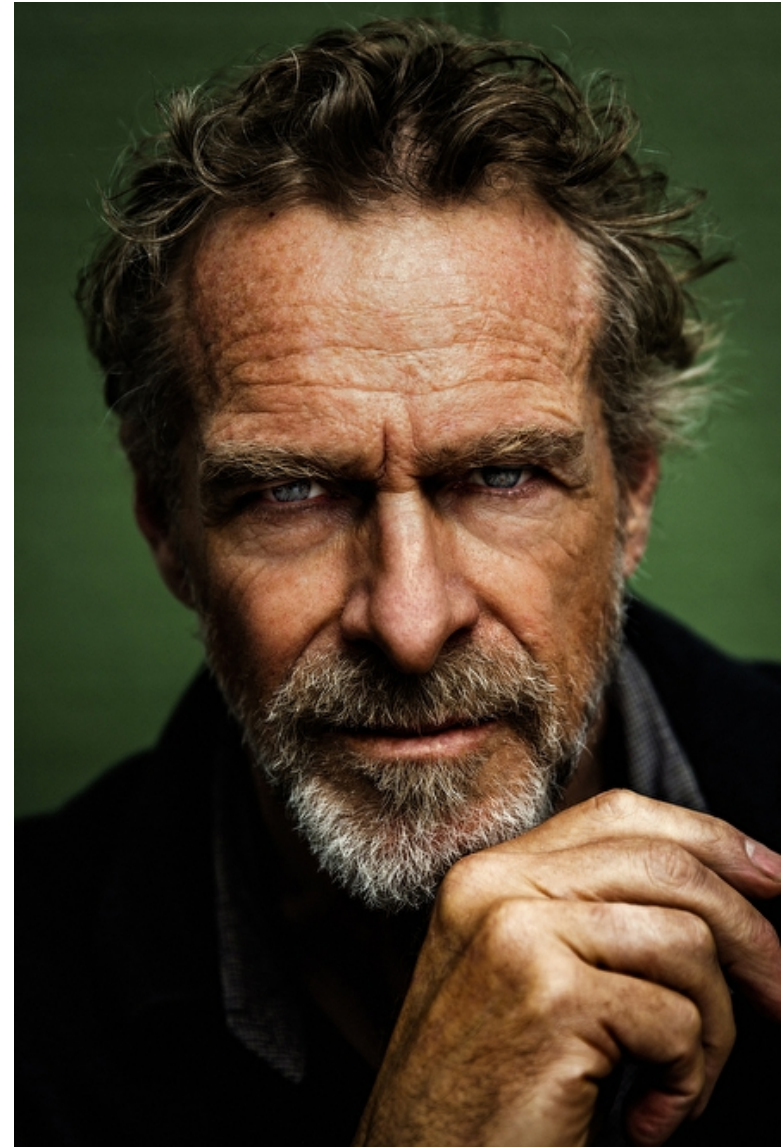

## STEVEN LYON

Height 187cm / 6' 1.5"

Waist 84cm / 33"

Shoes EU/US/UK 45 / 12 / 10.5

Suit size 52cm / 42"

Suit cut Regular

Neck 41cm / 16"

Hair Blond

Eyes Blue