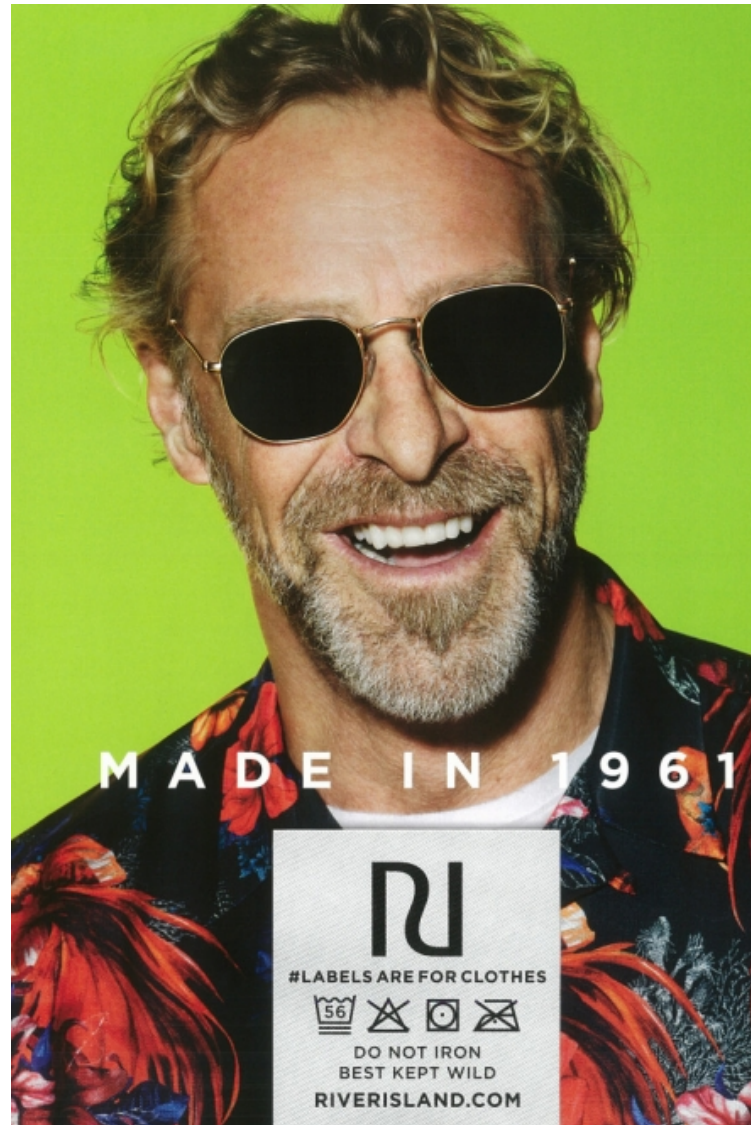

## STEVEN LYON

Height 187cm / 6' 1.5"

Waist 84cm / 33"

Shoes EU/US/UK 45 / 12 / 10.5

Suit size 52cm / 42"

Suit cut Regular

Neck 41cm / 16"

Hair Blond

Eyes Blue