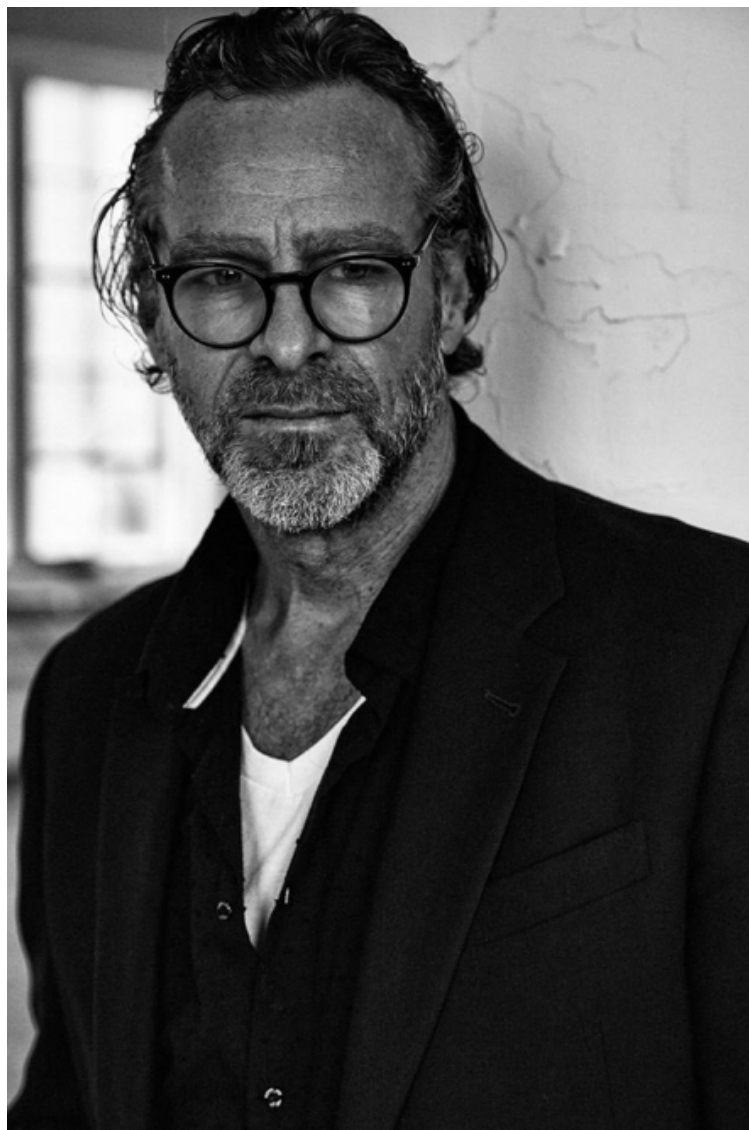

Eyes Blue

## STEVEN LYON

Height 187cm / 6' 1.5"

Waist 84cm / 33"

Shoes EU/US/UK 45 / 12 / 10.5

Suit size 52cm / 42"

Suit cut Regular

Neck 41cm / 16"

Hair Blond