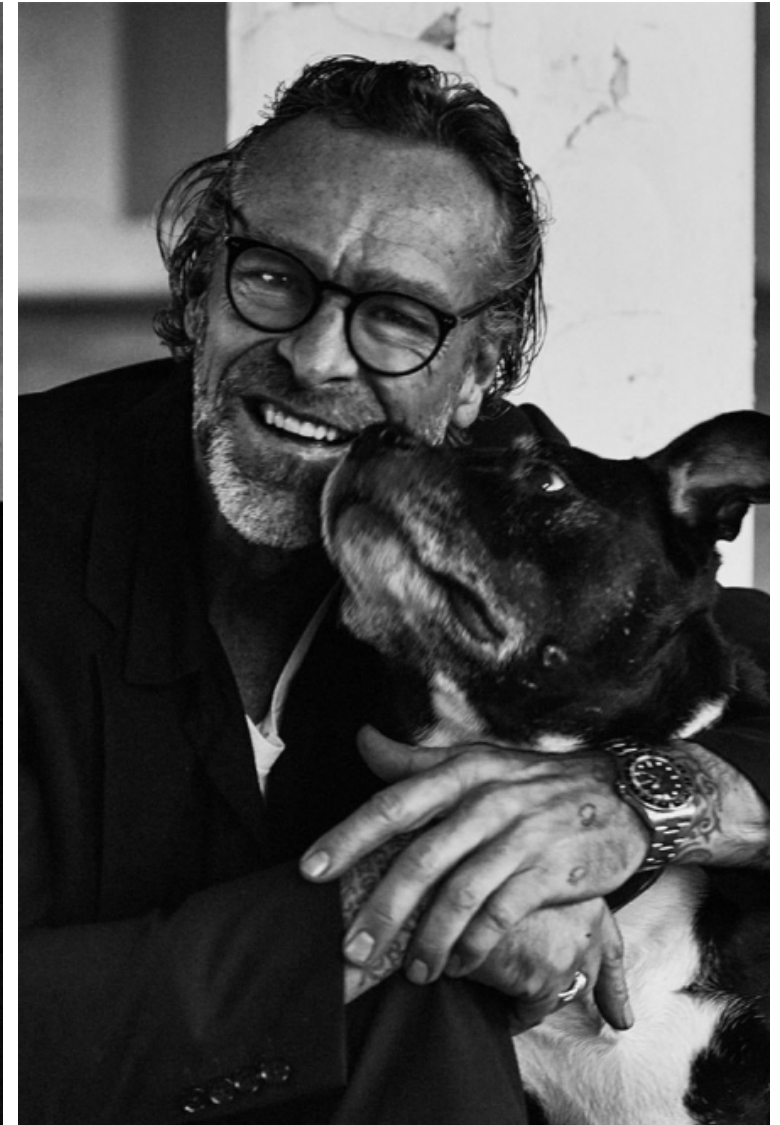

Eyes Blue

## STEVEN LYON

Height 187cm / 6' 1.5"

Waist 84cm / 33"

Shoes EU/US/UK 45 / 12 / 10.5

Suit size 52cm / 42"

Suit cut Regular

Neck 41cm / 16"

Hair Blond