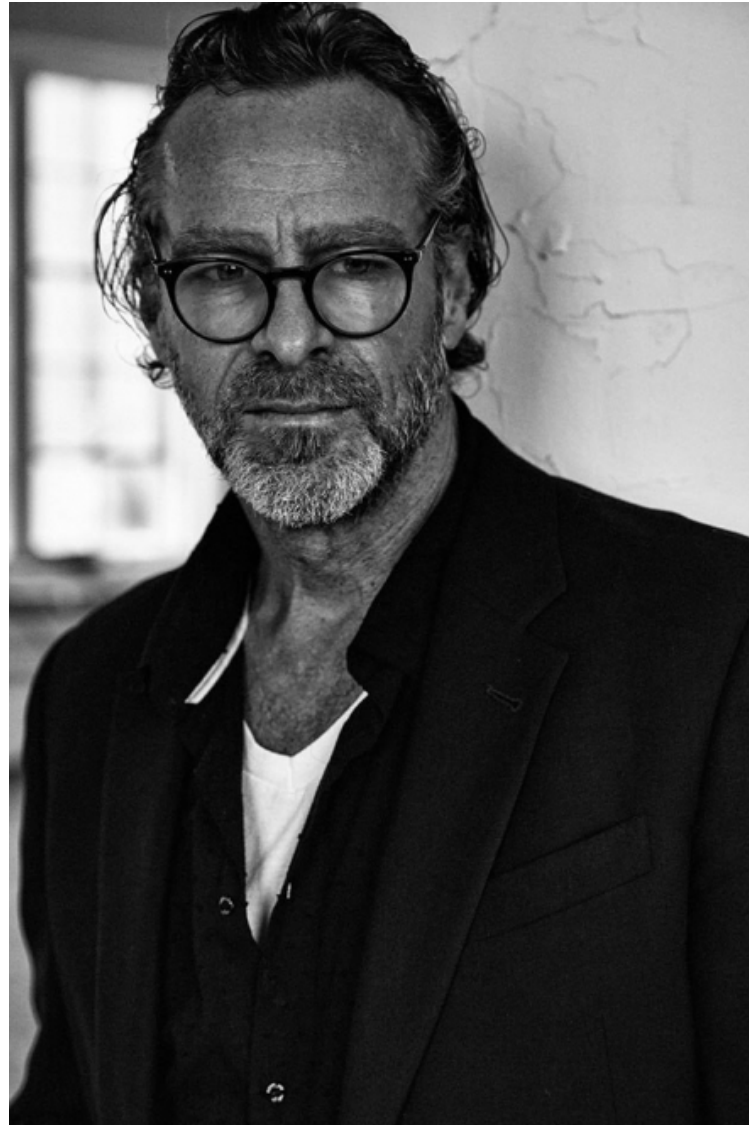

Eyes Blue

## STEVEN LYON

Height 187cm / 6' 1.5"

Waist 84cm / 33"

Shoes EU/US/UK 45 / 12 / 10.5

Suit size 52cm / 42"

Suit cut Regular

Neck 41cm / 16"

Hair Blond