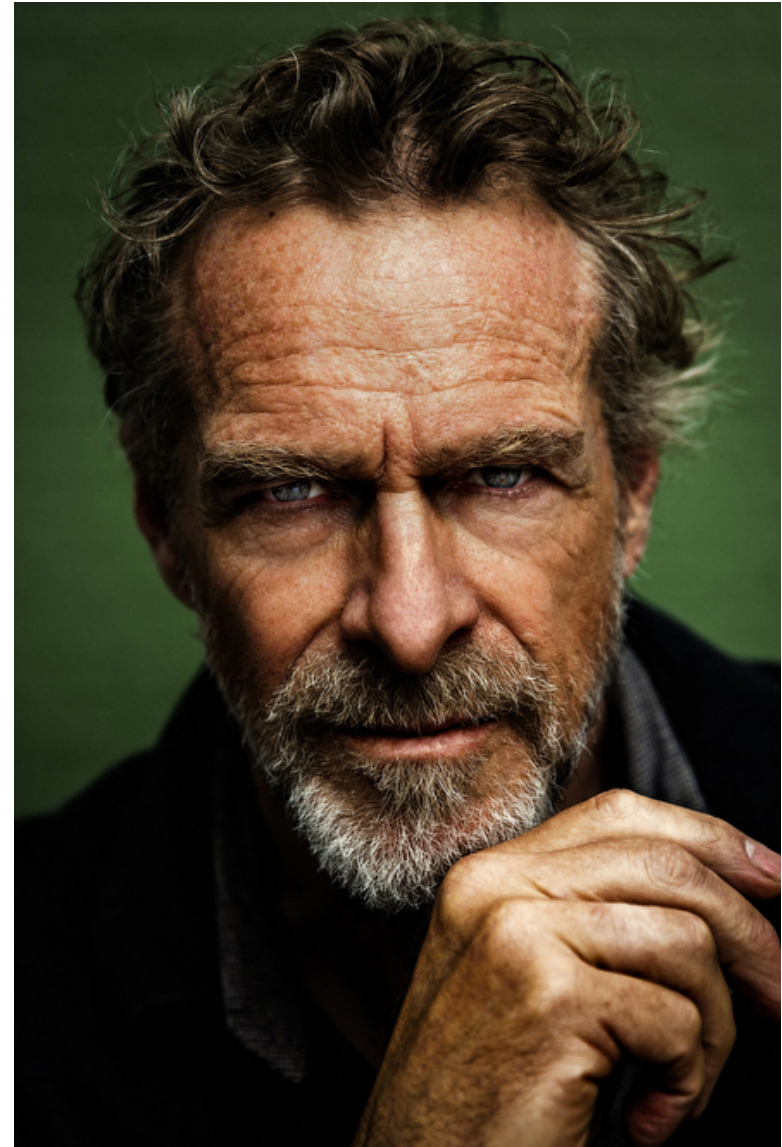

## STEVEN LYON

Height 187cm / 6' 1.5"

Waist 84cm / 33"

Shoes EU/US/UK 45 / 12 / 10.5

Suit size 52cm / 42"

Suit cut Regular

Neck 41cm / 16"

Hair Blond

Eyes Blue