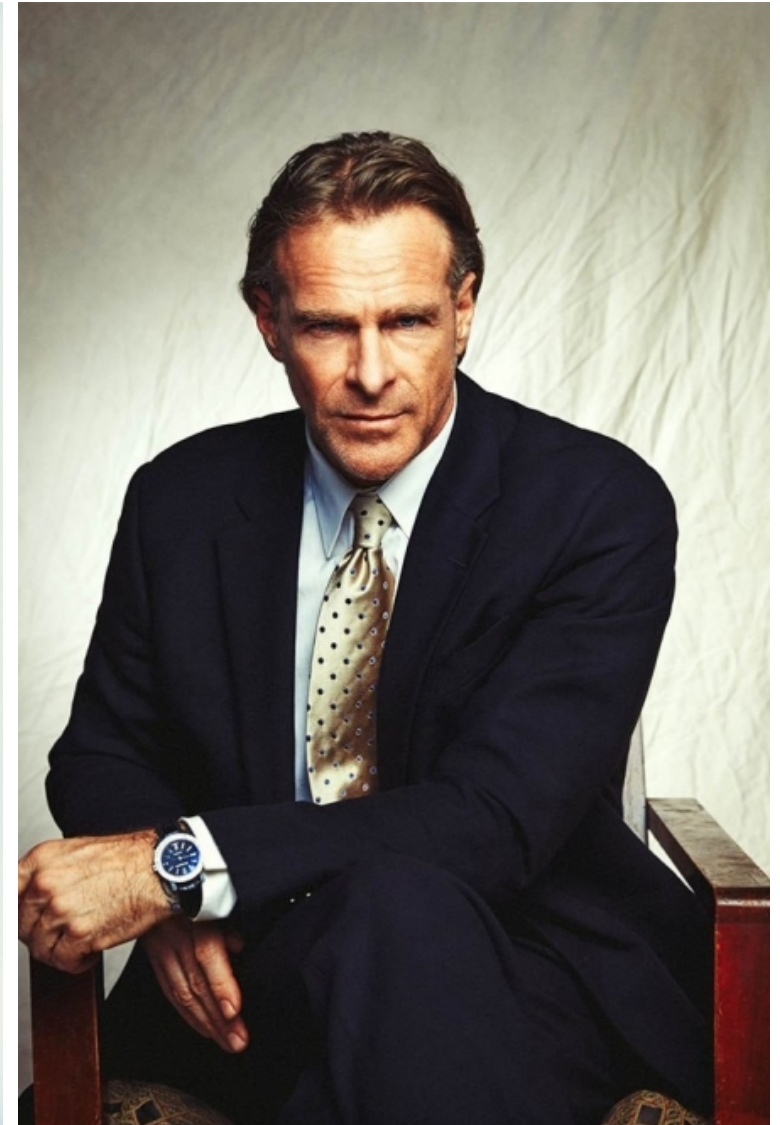

STEVEN LYON

Height 187cm / 6' 1.5"

Waist 84cm / 33"

Shoes EU/US/UK 45 / 12 / 10.5

Suit size 52cm / 42"

Suit cut Regular

Neck 41cm / 16"

Hair Blond

Eyes Blue