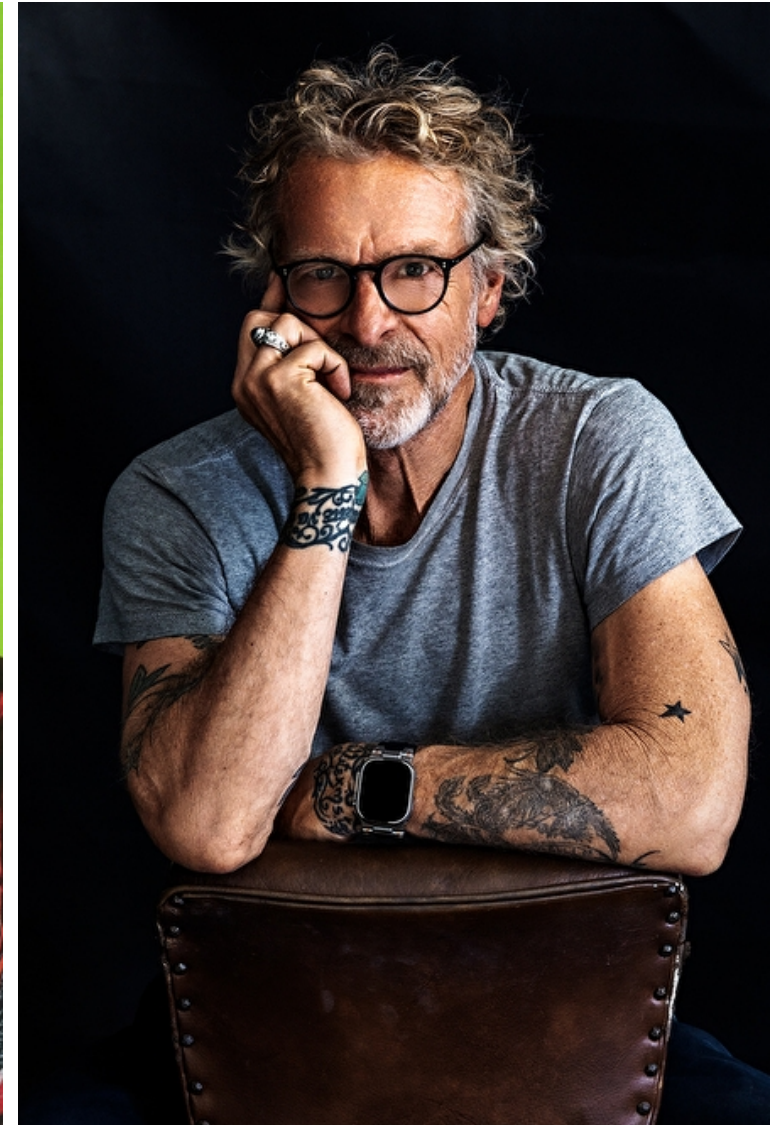

Eyes Blue

## STEVEN LYON

Height 187cm / 6' 1.5"

Waist 84cm / 33"

Shoes EU/US/UK 45 / 12 / 10.5

Suit size 52cm / 42"

Suit cut Regular

Neck 41cm / 16"

Hair Blond