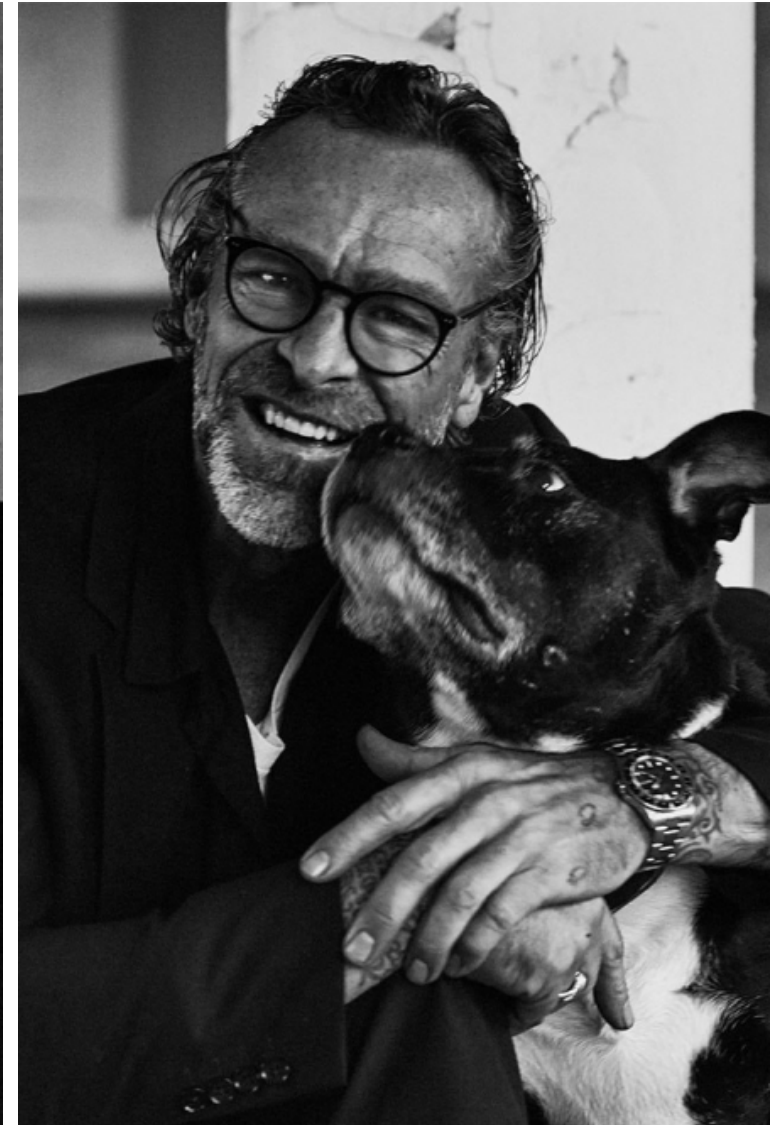

Eyes Blue

## STEVEN LYON

Height 187cm / 6' 1.5"

Waist 84cm / 33"

Shoes EU/US/UK 45 / 12 / 10.5

Suit size 52cm / 42"

Suit cut Regular

Neck 41cm / 16"

Hair Blond