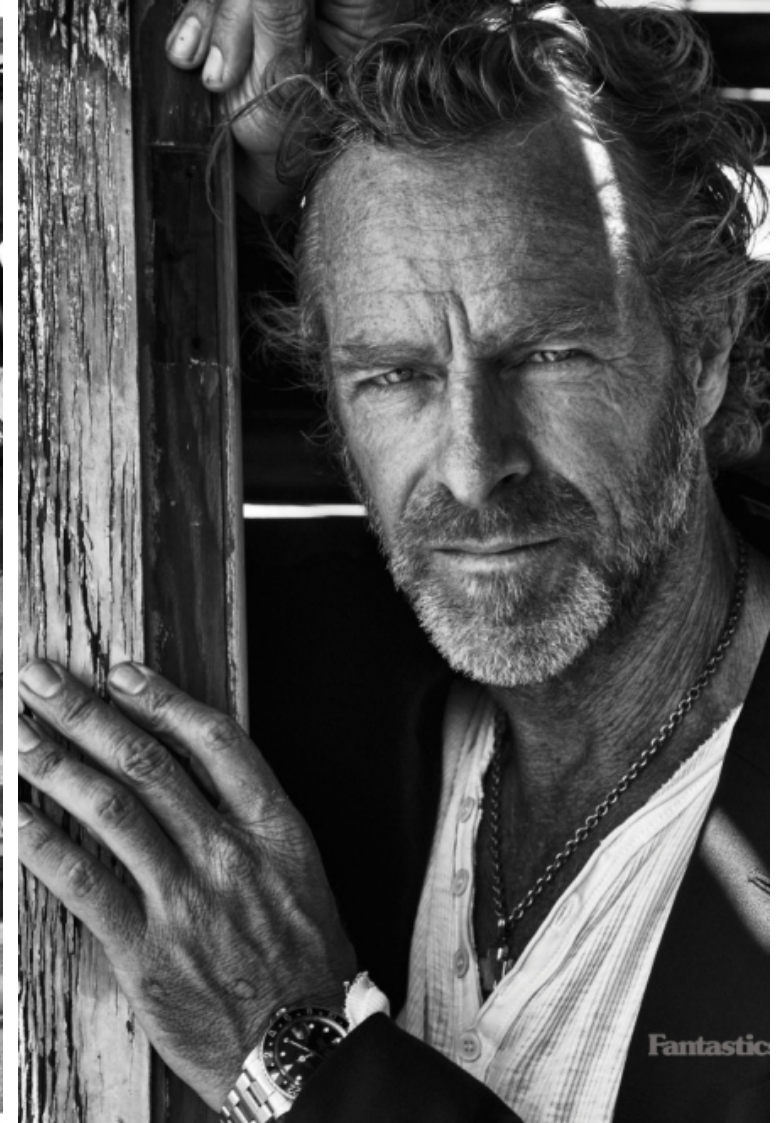

Select

MODEL MANAGEMENT

2nd floor, 77 ST. Martins Lane (entrance on Cranbourn Street) , London, WC2N 4AA, England, United Kingdom
Phone: +44 (0) 20 7299 1322 **Fax:** +44 (0) 20 7299 1386 **Email:** info@selectmodel.com **Website:** https://www.selectmodel.com/

STEVEN LYON

Height 187cm / 6' 1.5"

Waist 84cm / 33"

Shoes EU/US/UK 45 / 12 / 10.5

Suit size 52cm / 42"

Suit cut Regular

Neck 41cm / 16"

Hair Blond

Eyes Blue