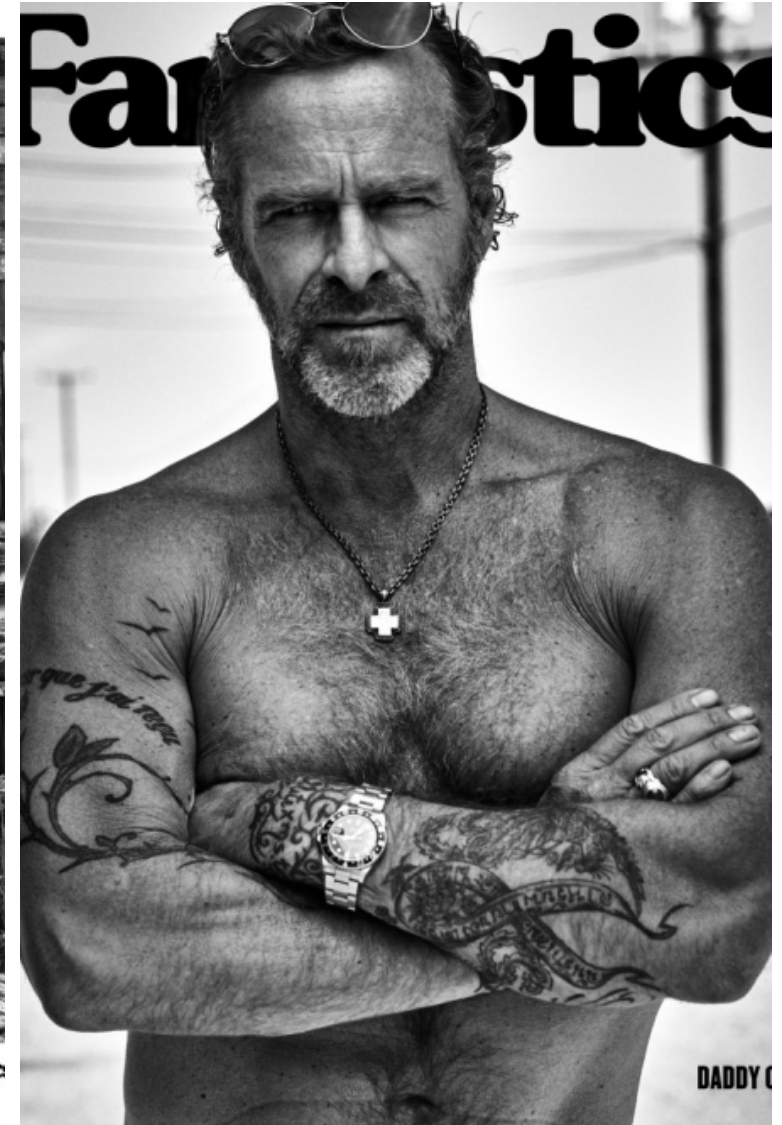

Select

MODEL MANAGEMENT

2nd floor, 77 ST. Martins Lane (entrance on Cranbourn Street) , London, WC2N 4AA, England, United Kingdom
Phone: +44 (0) 20 7299 1322 Fax: +44 (0) 20 7299 1386 Email: info@selectmodel.com Website: https://www.selectmodel.com/

STEVEN LYON

Height 187cm / 6' 1.5"

Waist 84cm / 33"

Shoes EU/US/UK 45 / 12 / 10.5

Suit size 52cm / 42"

Suit cut Regular

Neck 41cm / 16"

Hair Blond

Eyes Blue

Fantastic