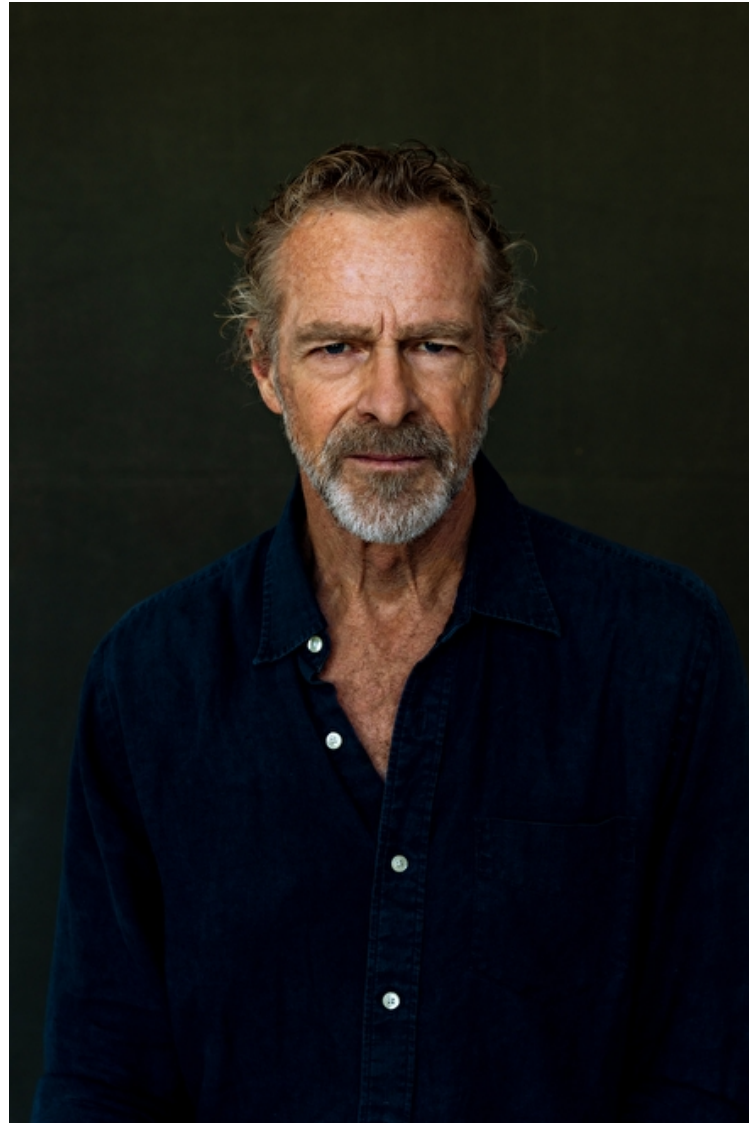

## STEVEN LYON

Height 187cm / 6' 1.5"

Waist 84cm / 33"

Shoes EU/US/UK 45 / 12 / 10.5

Suit size 52cm / 42"

Suit cut Regular

Neck 41cm / 16"

Hair Blond

Eyes Blue