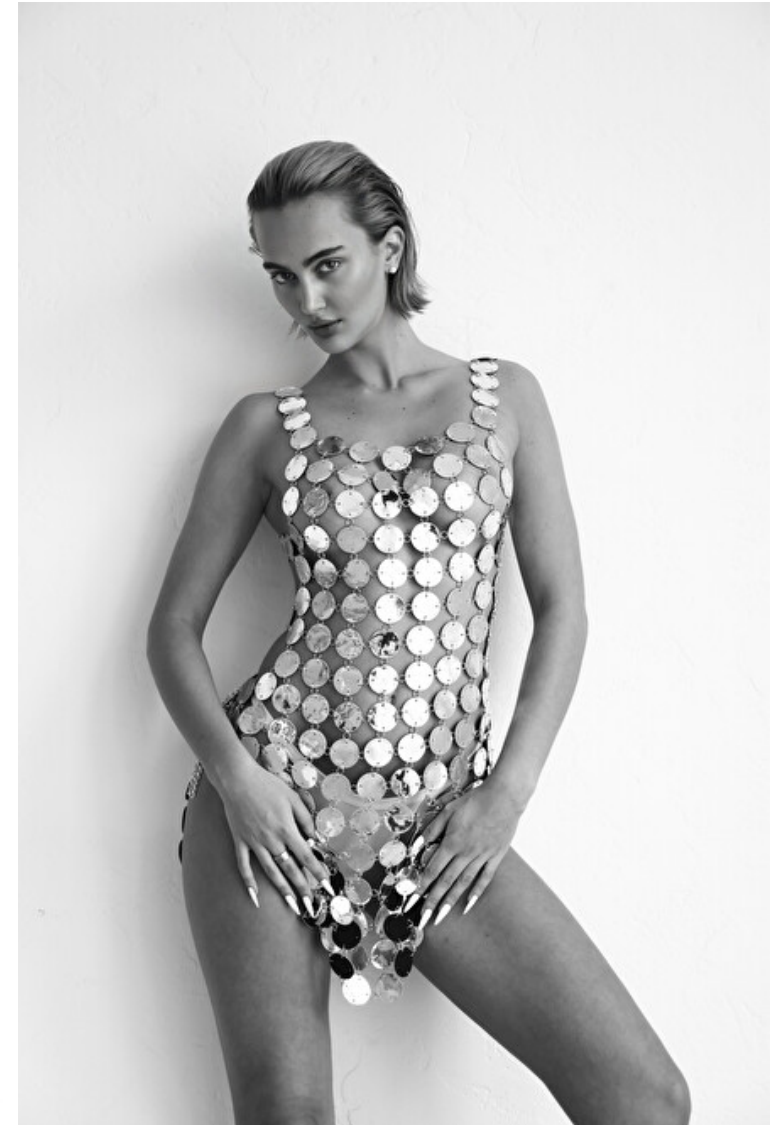

Suede Brooks

Height 180cm / 5' 11.0"

Bust 86cm / 34"

Waist 62cm / 24.5"

Hips 91cm / 36"

Shoes EU/US/UK 39 / 8 / 6

Hair Blond

Eyes Brown

Cup B

Location Los Angeles

Suede Brooks

Height 180cm / 5' 11.0"

Bust 86cm / 34"

Waist 62cm / 24.5"

Hips 91cm / 36"

Shoes EU/US/UK 39 / 8 / 6