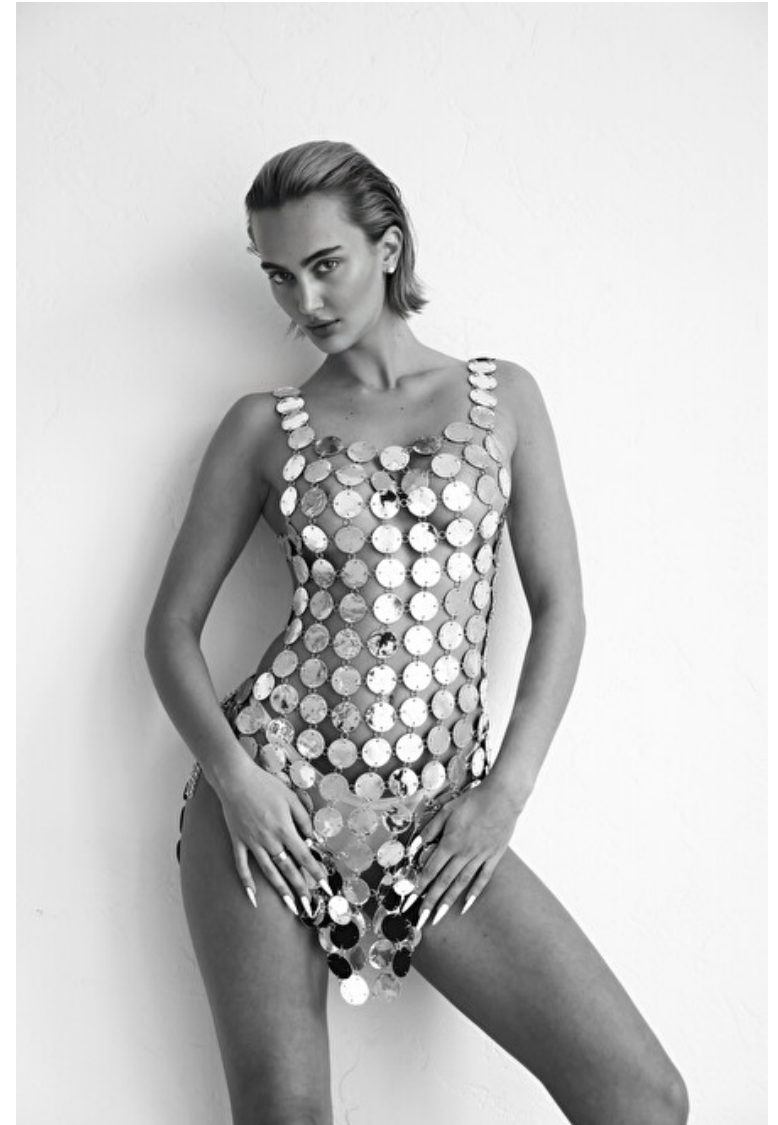

Select

MODEL MANAGEMENT

2nd floor, 77 ST. Martins Lane, London, 00000, England, United Kingdom

Phone: +44 20 7299 1300 Fax: +44 20 7299 1385 Email: info@selectmodel.com Website: <https://www.selectmodel.com/>

Suede Brooks

Height 180cm / 5' 11.0"

Bust 86cm / 34"

Waist 62cm / 24.5"

Hips 91cm / 36"

Shoes EU/US/UK 39 / 8 / 6

Hair Blond

Eyes Brown

Cup B

Location Los Angeles