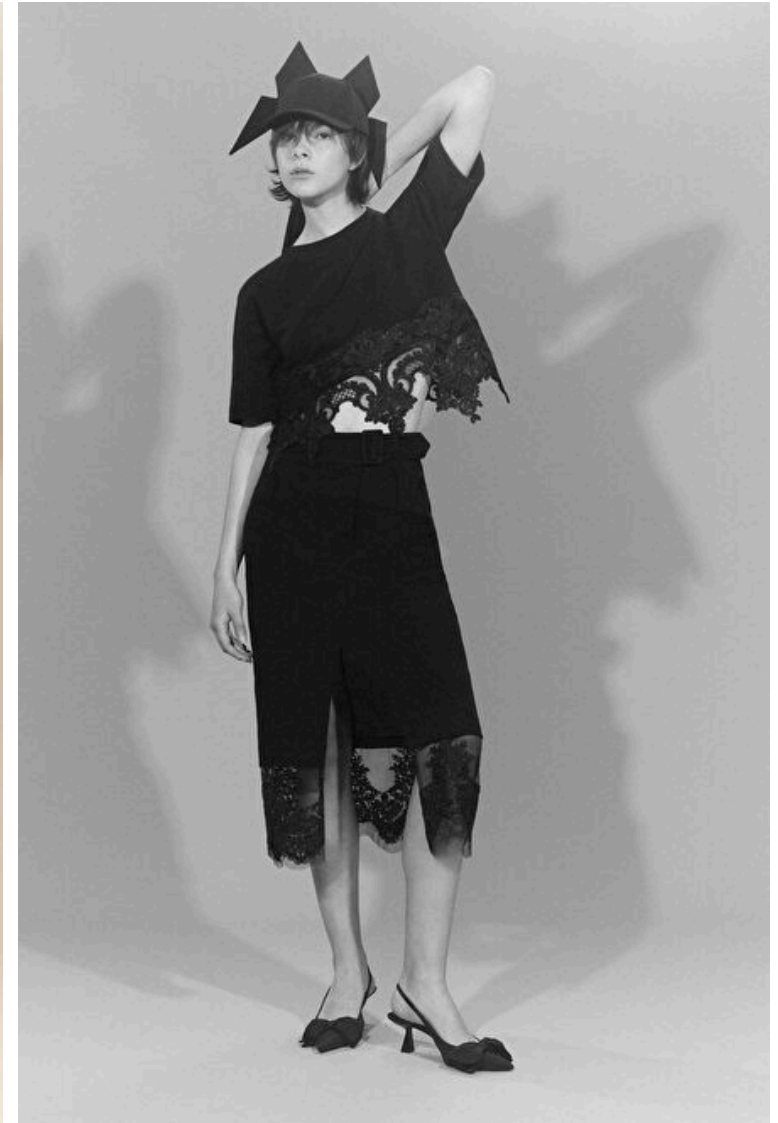

Select

MODEL MANAGEMENT

2nd floor, 77 ST. Martins Lane, London, WC2N 4AA, England, United Kingdom

Phone: +44 20 7299 1300 Fax: +44 20 7299 1385 Email: info@selectmodel.com Website: <https://www.selectmodel.com/>

TAISSA

Height 178cm / 5' 10.0"

Bust 81cm / 32"

Waist 57cm / 22.5"

Hips 89cm / 35"

Shoes EU/US/UK 39 / 8 / 6

Eyes Hazel

Hair Light brown

Cup B