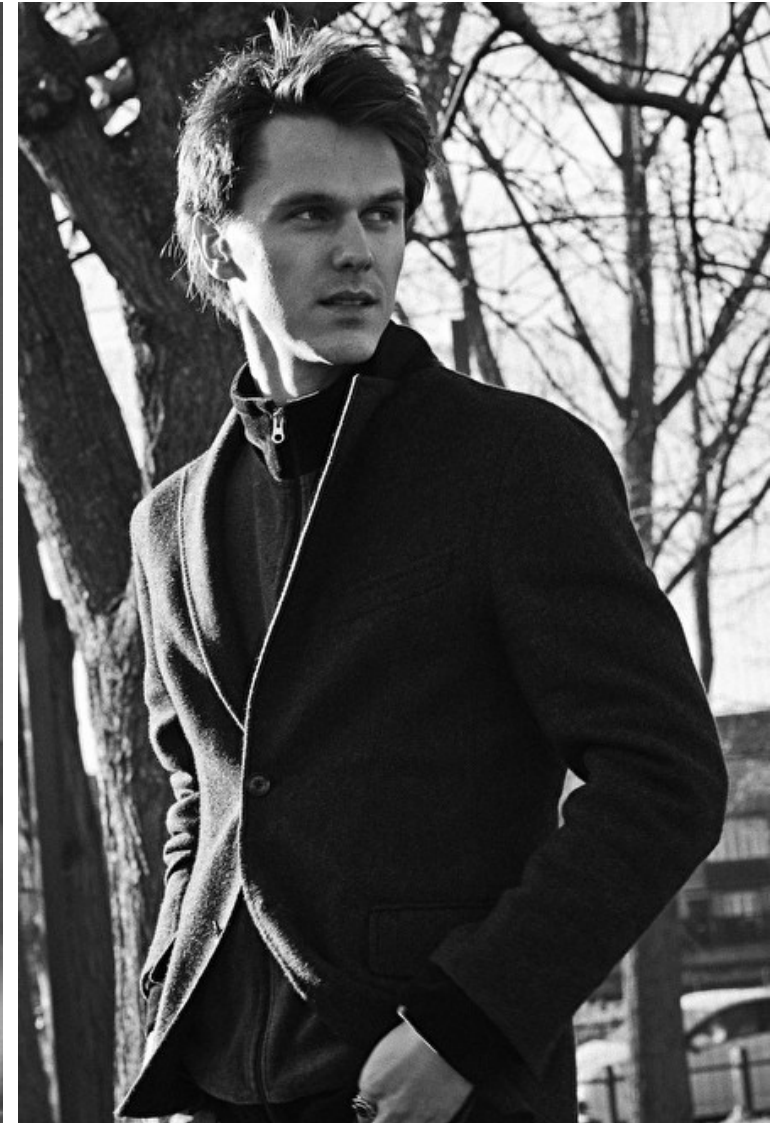

Select

MODEL MANAGEMENT

2nd floor, 77 ST. Martins Lane (entrance on Cranbourn Street) , London, WC2N 4AA, England, United Kingdom
Phone: +44 (0) 20 7299 1322 **Fax:** +44 (0) 20 7299 1386 **Email:** info@selectmodel.com **Website:** https://www.selectmodel.com/

TARA FERRY

Height 185cm / 6' 1.0"

Chest 94cm / 37"

Waist 79cm / 31"

Shoes EU/US/UK 44.5 / 11.5 /
10

Inseam 81cm / 32"

Suit size 46cm / 36"

Suit cut Regular

Hair Brown

Eyes Blue