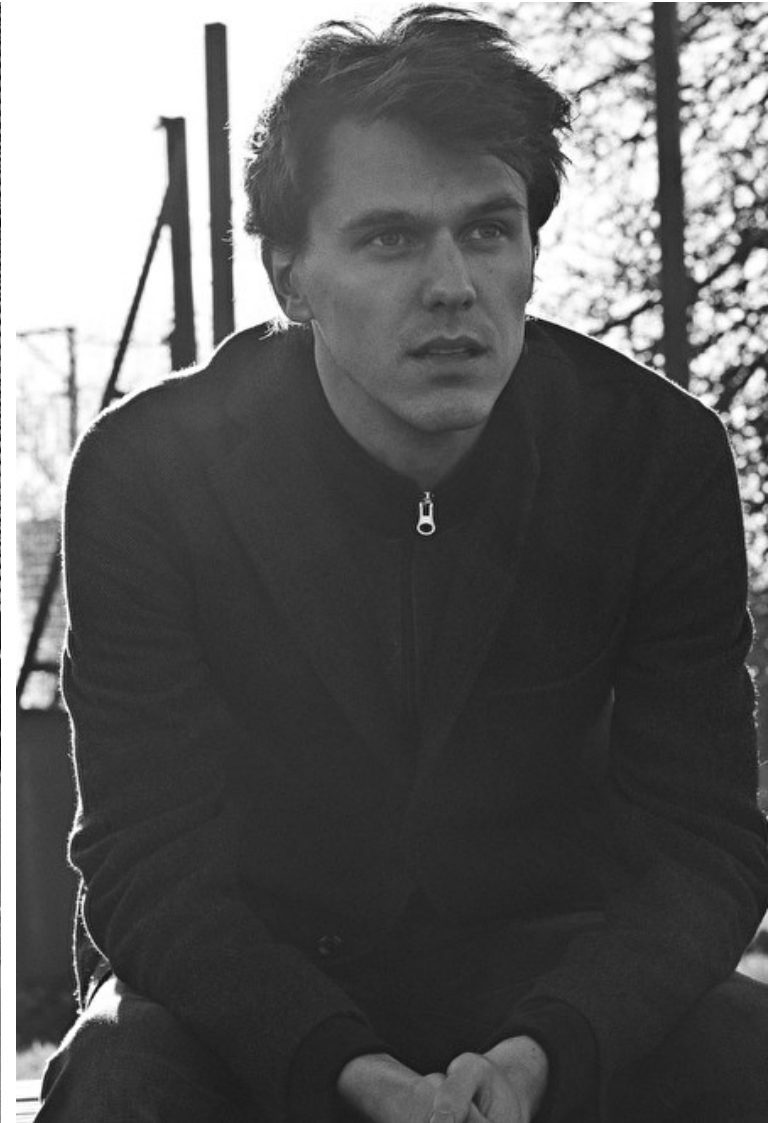

Select

MODEL MANAGEMENT

2nd floor, 77 ST. Martins Lane (entrance on Cranbourn Street) , London, WC2N 4AA, England, United Kingdom
Phone: +44 (0) 20 7299 1322 **Fax:** +44 (0) 20 7299 1386 **Email:** info@selectmodel.com **Website:** https://www.selectmodel.com/

TARA FERRY

Height 185cm / 6' 1.0"

Chest 94cm / 37"

Waist 79cm / 31"

Shoes EU/US/UK 44.5 / 11.5 /
10

Inseam 81cm / 32"

Suit size 46cm / 36"

Suit cut Regular

Hair Brown

Eyes Blue