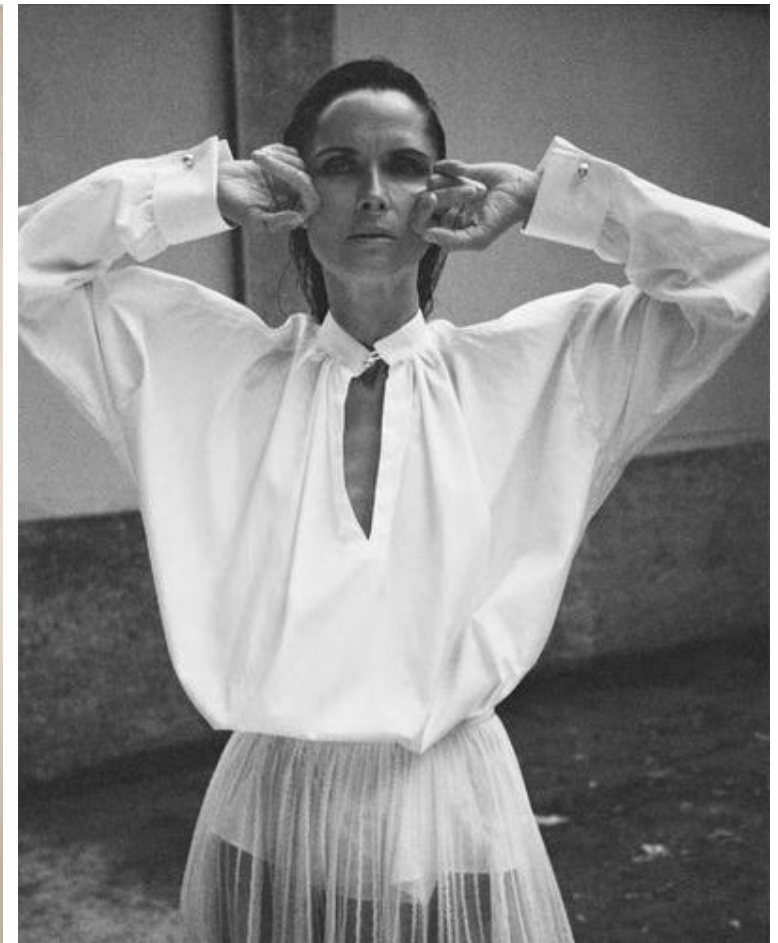

Tasha Tilberg

Height 177cm / 5' 9.5"

Bust 86cm / 34"

Waist 61cm / 24"

Hips 89cm / 35"

Shoes EU/US/UK 40 / 9 / 7

Eyes Green

Hair Brown

Cup B