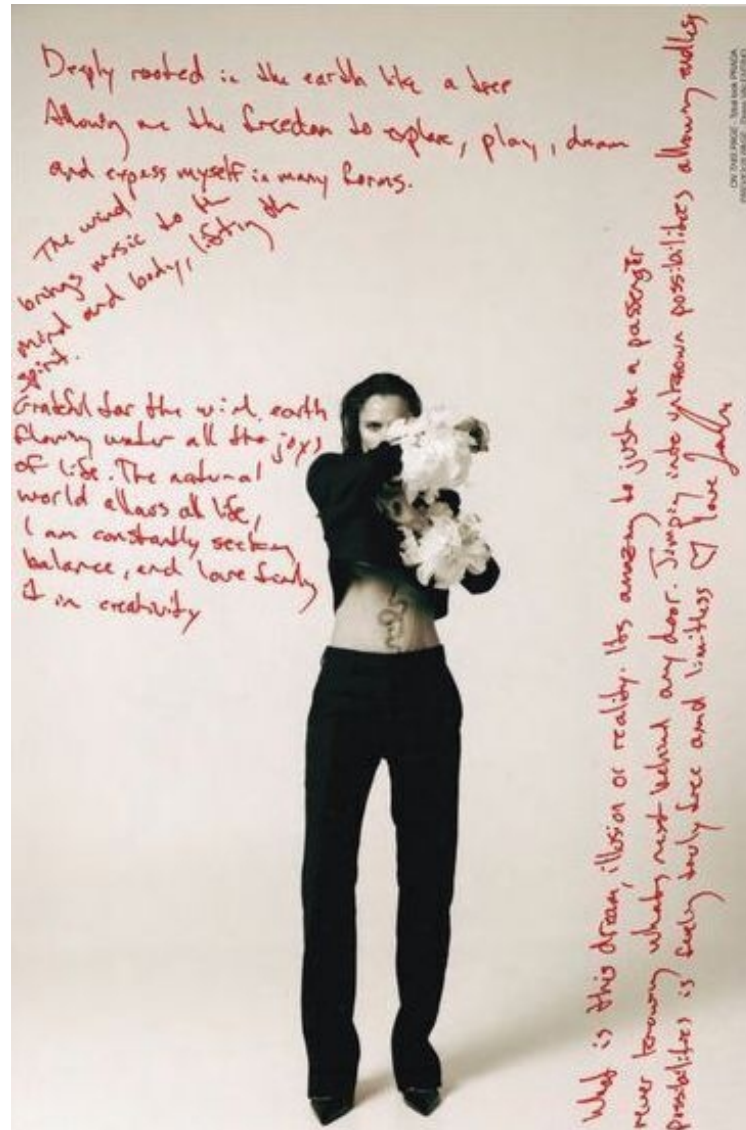

Tasha Tilberg

Height 177cm / 5' 9.5"

Bust 86cm / 34"

Waist 61cm / 24"

Hips 89cm / 35"

Shoes EU/US/UK 40 / 9 / 7

Eyes Green

Hair Brown

Cup B