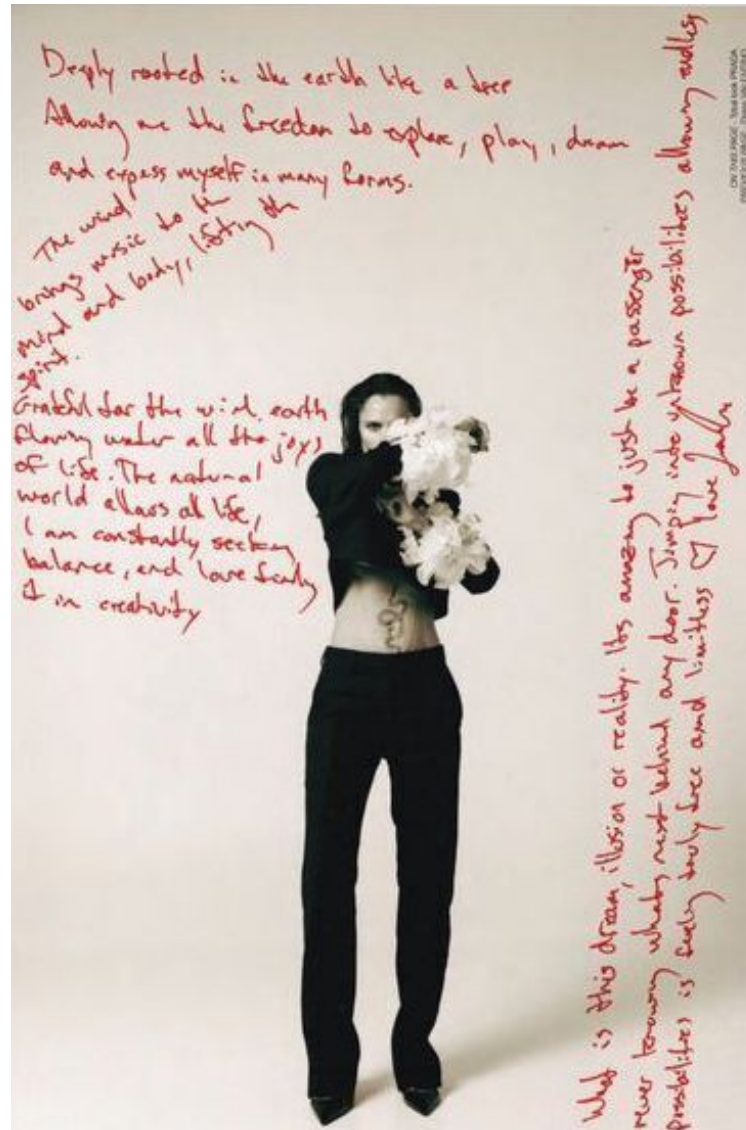

Tasha Tilberg

Height 177cm / 5' 9.5"

Bust 86cm / 34"

Waist 61cm / 24"

Hips 89cm / 35"

Shoes EU/US/UK 40 / 9 / 7

Eyes Green

Hair Brown

Cup B