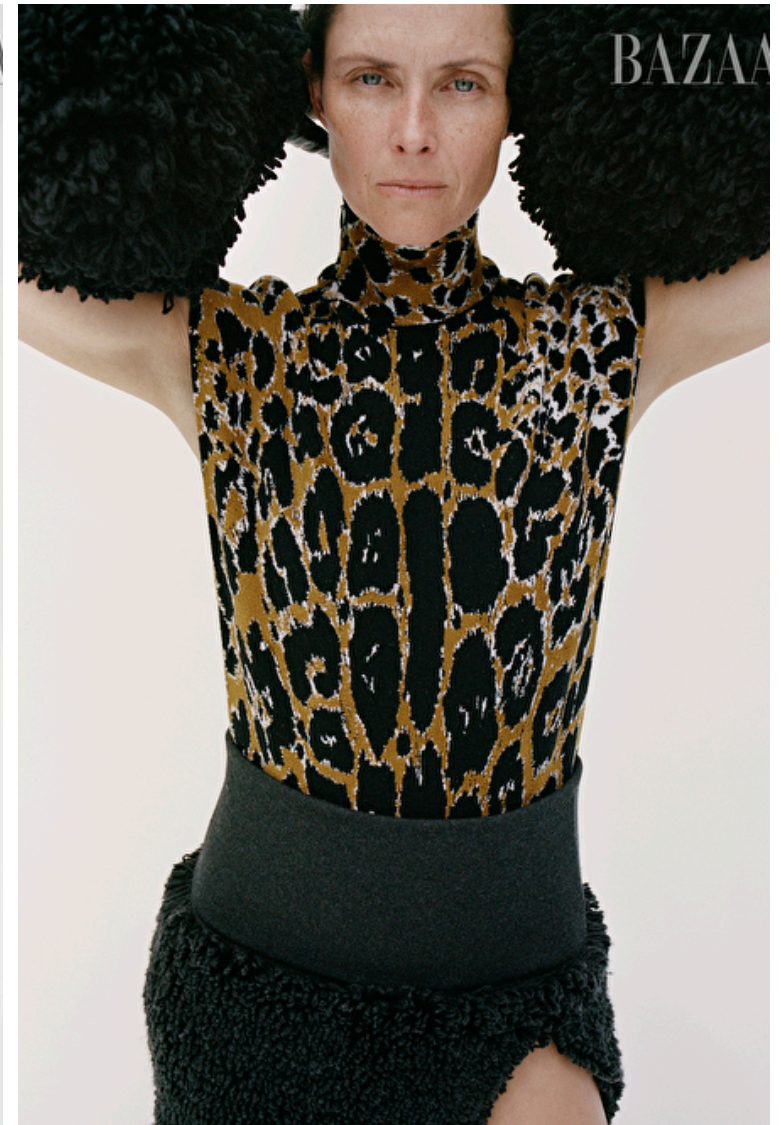

Tasha Tilberg

Height 177cm / 5' 9.5"

Bust 86cm / 34"

Waist 61cm / 24"

Hips 89cm / 35"

Shoes EU/US/UK 40 / 9 / 7

Eyes Green

Hair Brown

Cup B