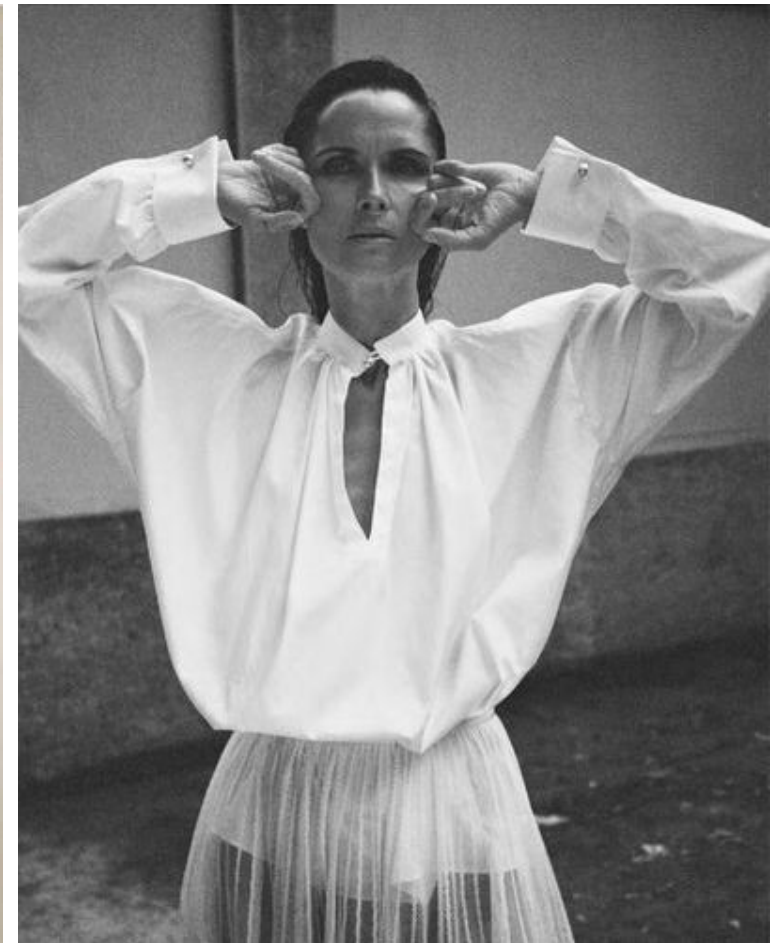

Tasha Tilberg

Height 177cm / 5' 9.5"

Bust 86cm / 34"

Waist 61cm / 24"

Hips 89cm / 35"

Shoes EU/US/UK 40 / 9 / 7

Eyes Green

Hair Brown

Cup B