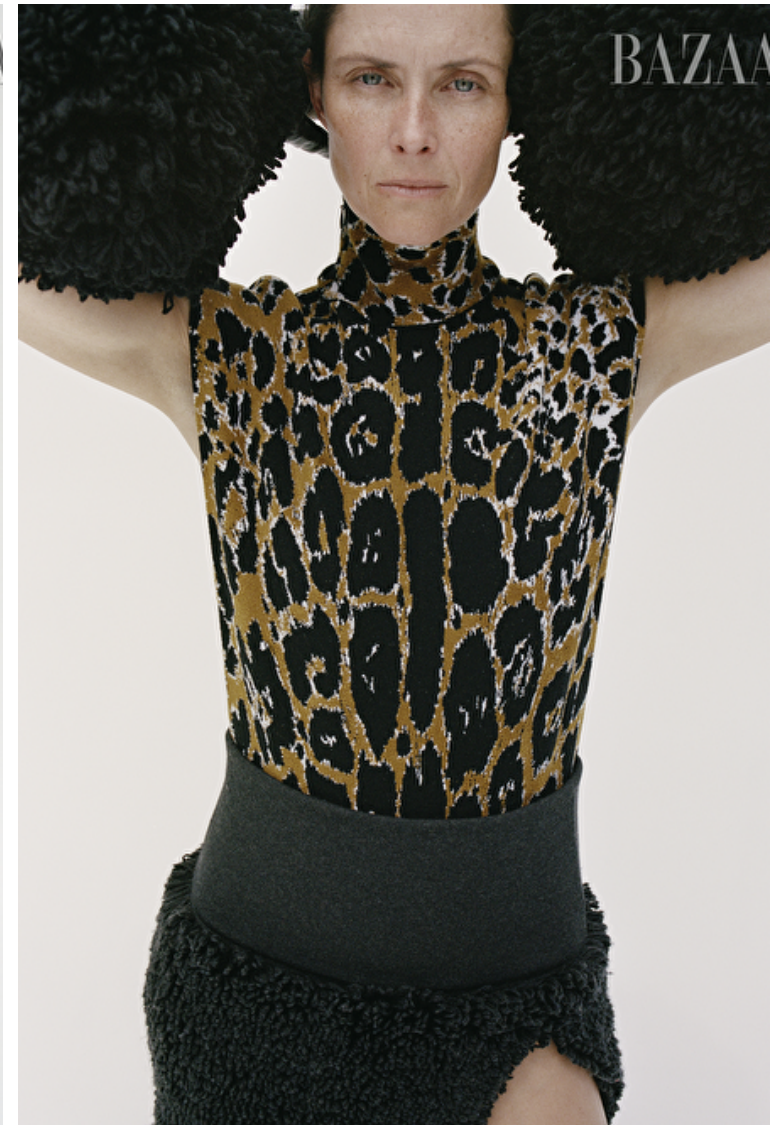

Select

MODEL MANAGEMENT

2nd floor, 77 ST. Martins Lane, London, 00000, England, United Kingdom
Phone: +44 20 7299 1300 Fax: +44 20 7299 1385 Email: info@selectmodel.com Website: https://www.selectmodel.com/

Tasha Tilberg

Height 177cm / 5' 9.5"

Bust 86cm / 34"

Waist 61cm / 24"

Hips 89cm / 35"

Shoes EU/US/UK 40 / 9 / 7

Eyes Green

Hair Brown

Cup B