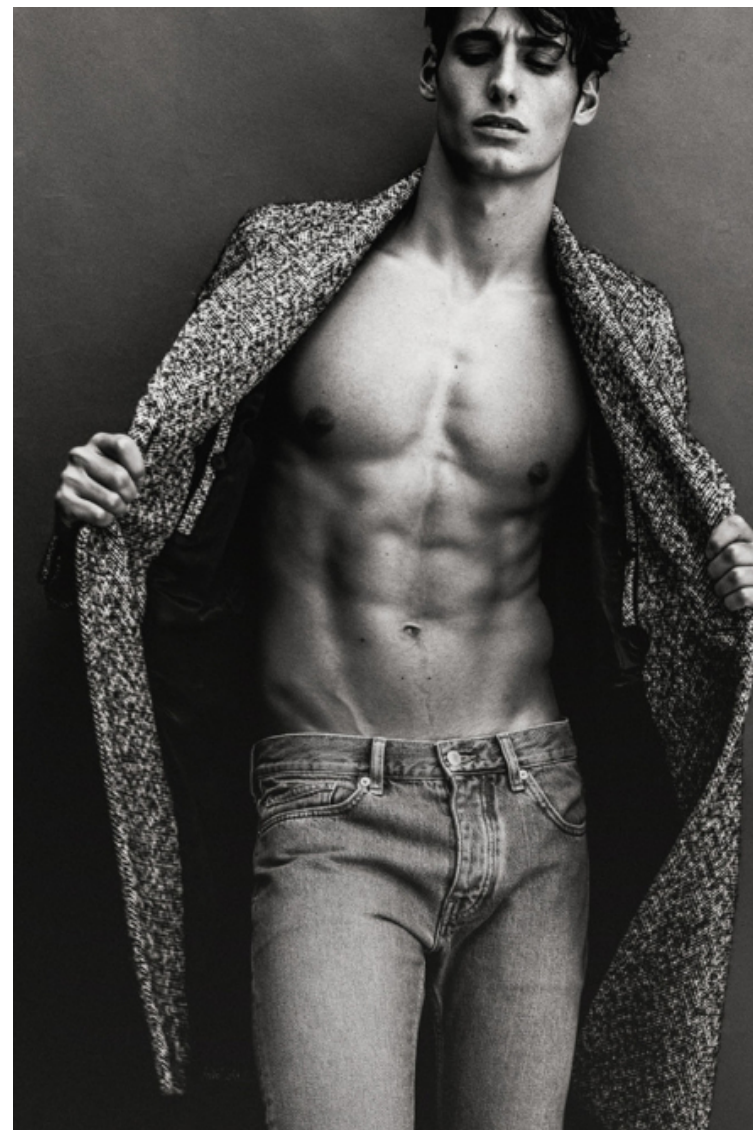

Manuel Seco

Height 189cm / 6' 2.5"

Chest 96cm / 38"

Hips 87cm / 34.5"

Waist 74cm / 29"

Shoes EU/US/UK 45 / 12 / 10.5

Hair Black

Eyes Brown