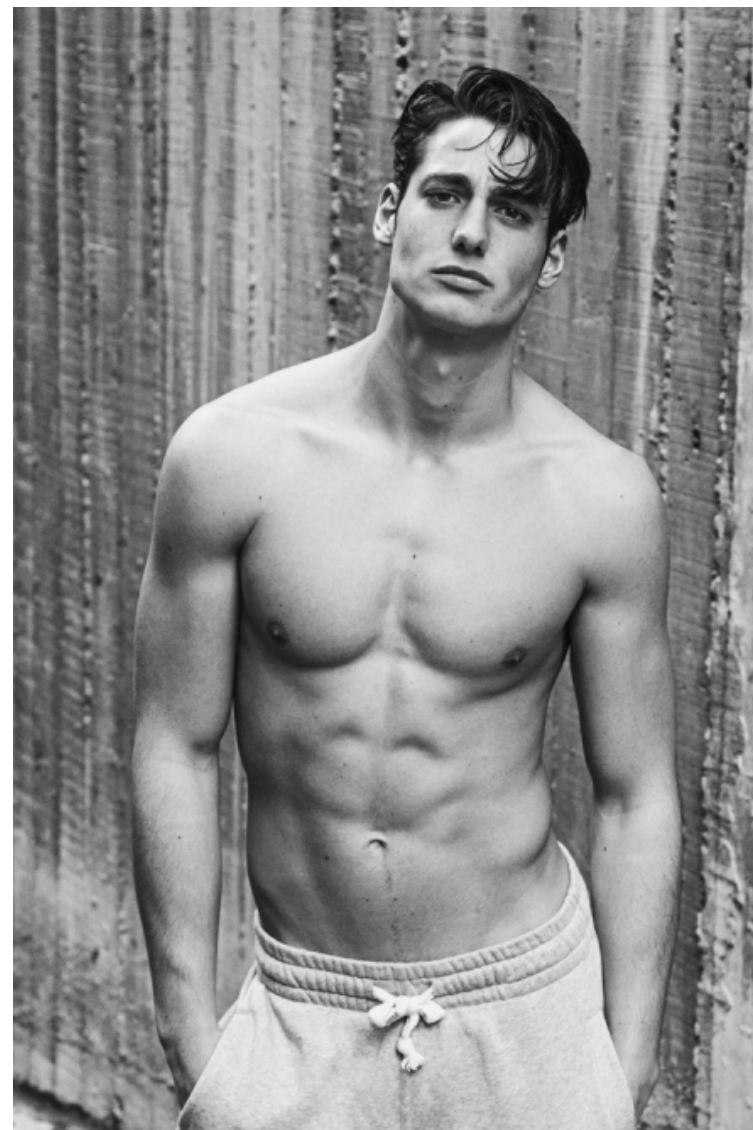

Manuel Seco

Height 189cm / 6' 2.5"

Chest 96cm / 38"

Hips 87cm / 34.5"

Waist 74cm / 29"

Shoes EU/US/UK 45 / 12 / 10.5

Hair Black

Eyes Brown