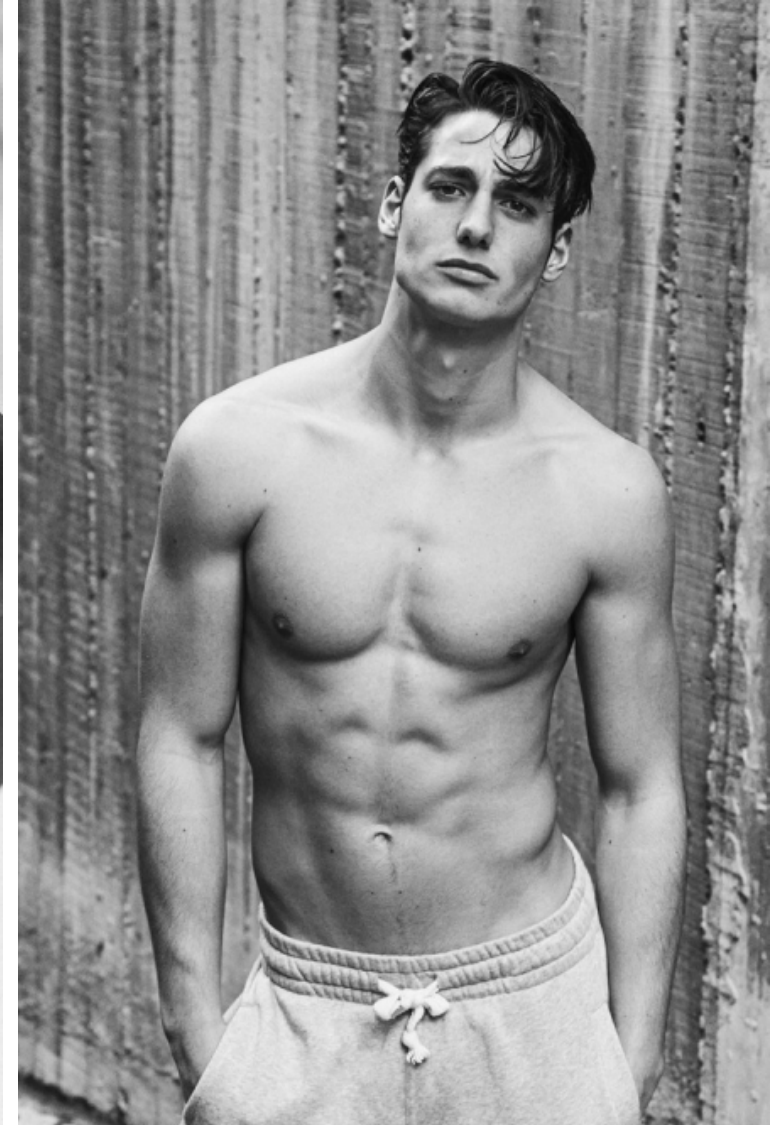

Manuel Seco

Height 189cm / 6' 2.5"

Chest 96cm / 38"

Hips 87cm / 34.5"

Waist 74cm / 29"

Shoes EU/US/UK 45 / 12 / 10.5

Hair Black

Eyes Brown