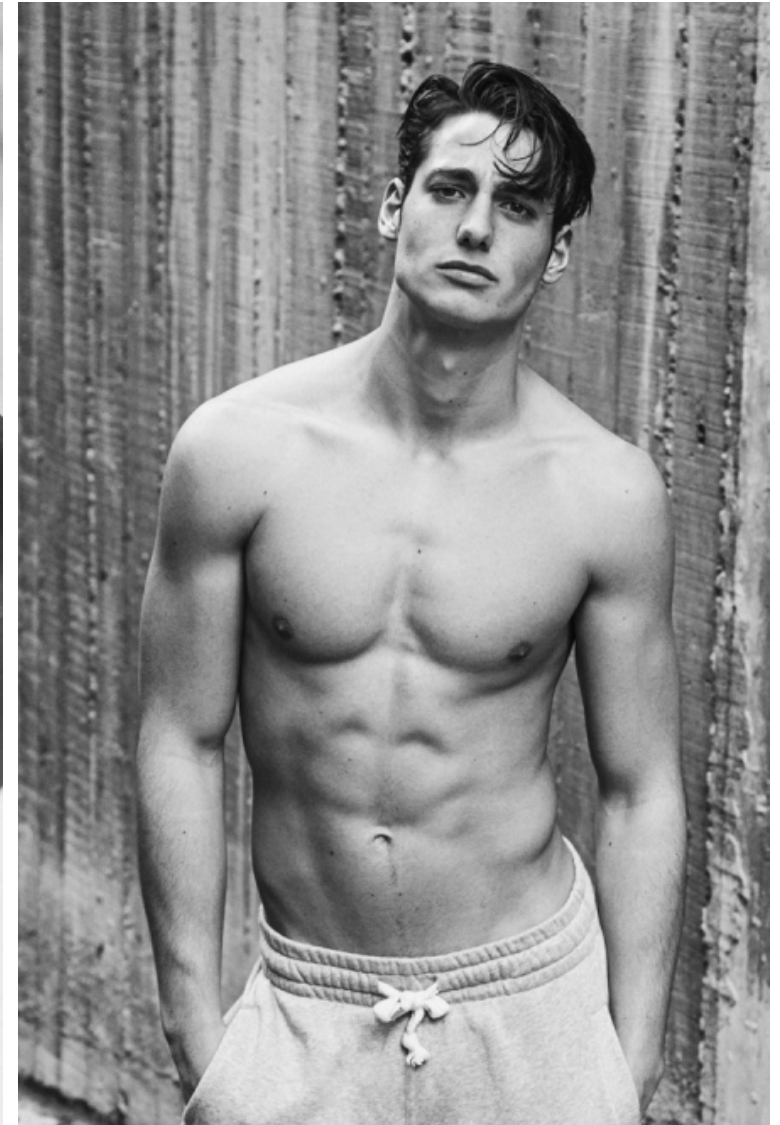

Manuel Seco

Height 189cm / 6' 2.5"

Chest 96cm / 38"

Hips 87cm / 34.5"

Waist 74cm / 29"

Shoes EU/US/UK 45 / 12 / 10.5

Hair Black

Eyes Brown