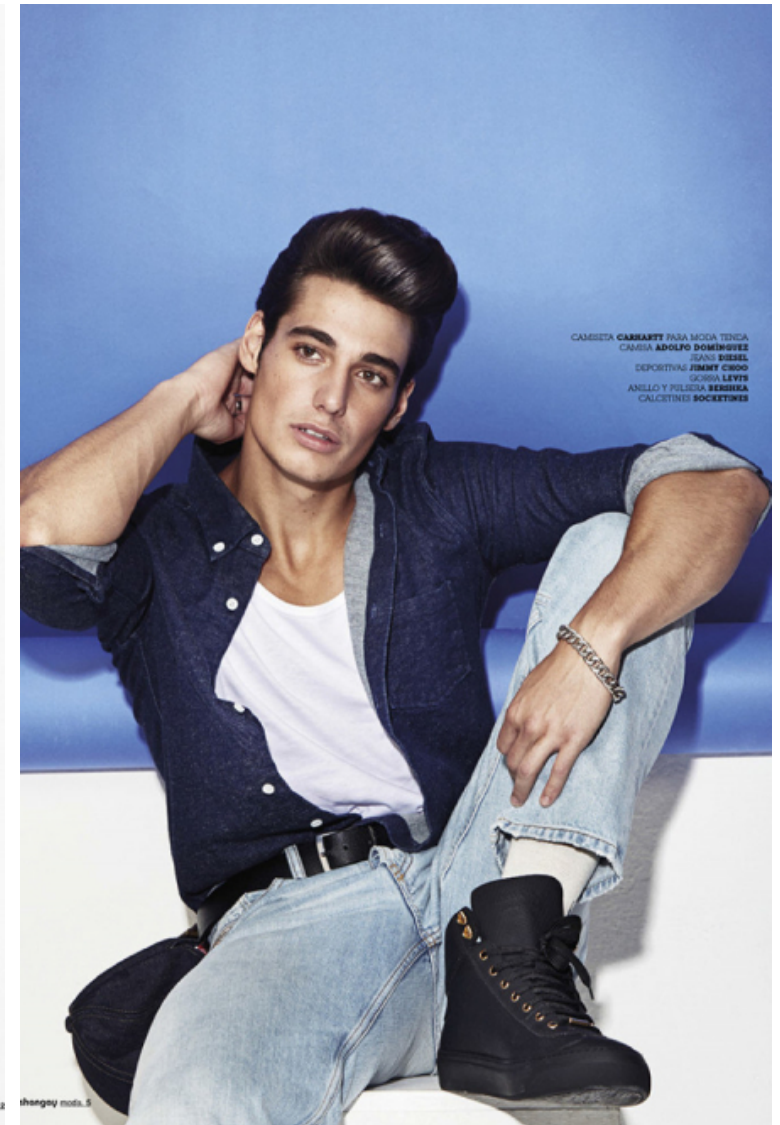

Manuel Seco

Height 189cm / 6' 2.5"

Chest 96cm / 38"

Hips 87cm / 34.5"

Waist 74cm / 29"

Shoes EU/US/UK 45 / 12 / 10.5

Hair Black

Eyes Brown