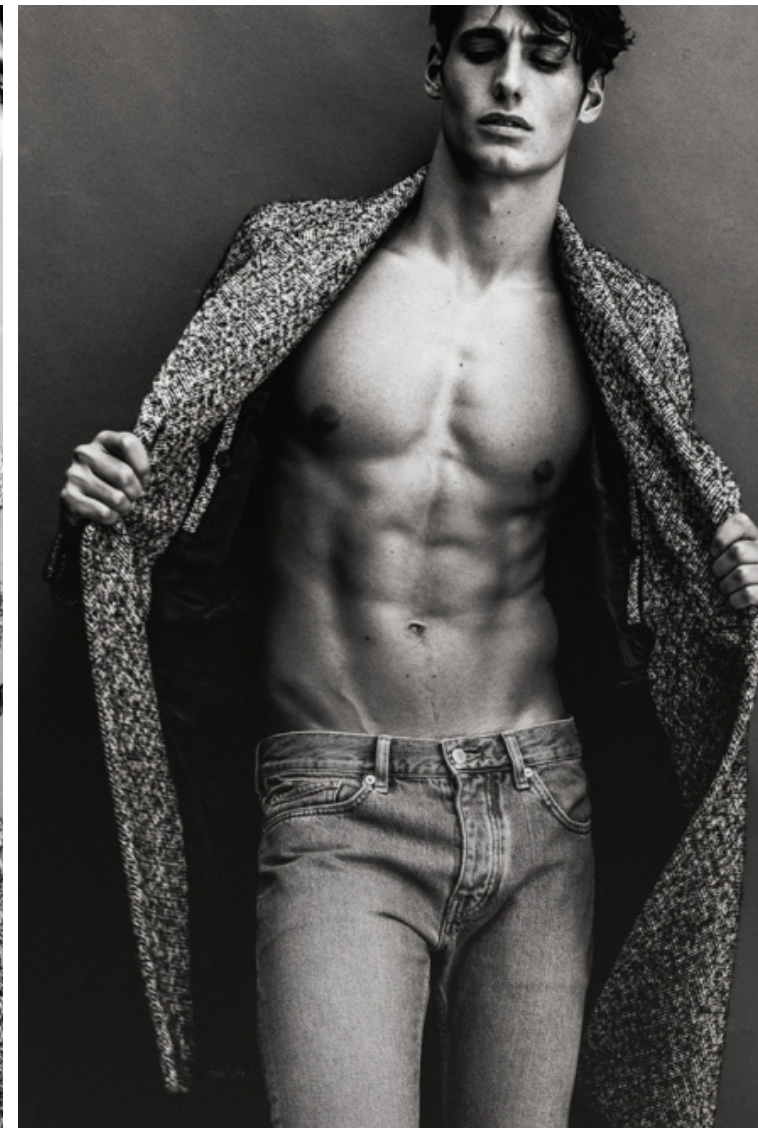

Manuel Seco

Height 189cm / 6' 2.5"

Chest 96cm / 38"

Hips 87cm / 34.5"

Waist 74cm / 29"

Shoes EU/US/UK 45 / 12 / 10.5

Hair Black

Eyes Brown