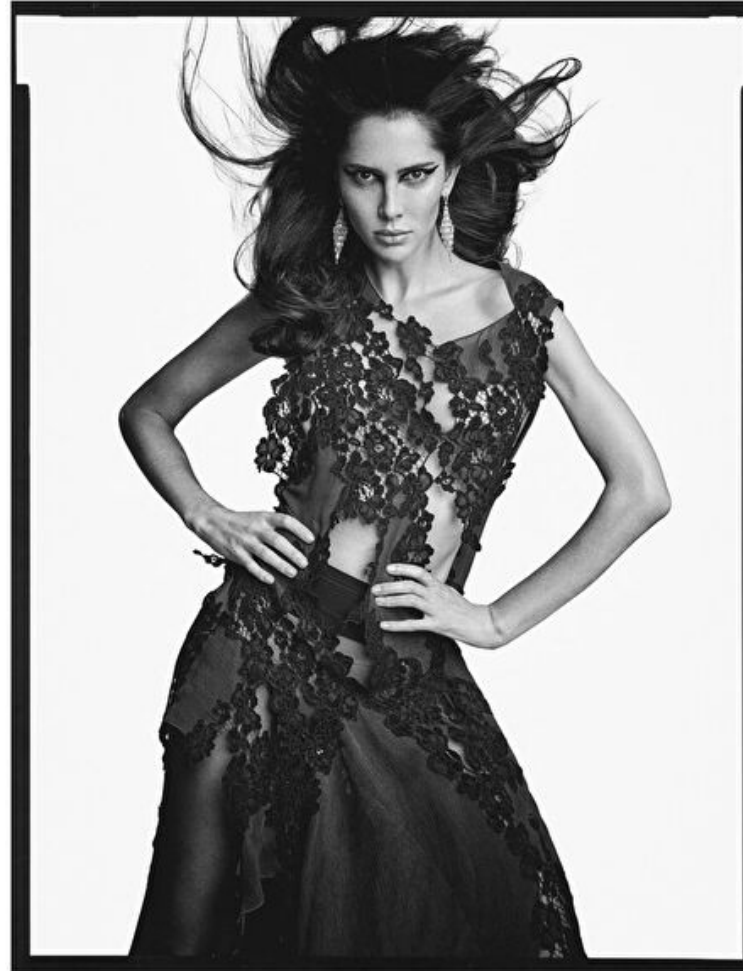

Select

MODEL MANAGEMENT

2nd floor, 77 ST. Martins Lane, London, 00000, England, United Kingdom
Phone: +44 20 7299 1300 Fax: +44 20 7299 1385 Email: info@selectmodel.com Website: https://www.selectmodel.com/

TEDDY QUINLIVAN

Height 180cm / 5' 11.0"

Bust 82cm / 32.5"

Hips 86cm / 34"

Waist 59cm / 23"

Shoes EU/US/UK 40 / 9 / 7

Hair Brown

Hair length 6

Eyes Brown

TEDDY QUINLIVAN
ACNE STUDIOS