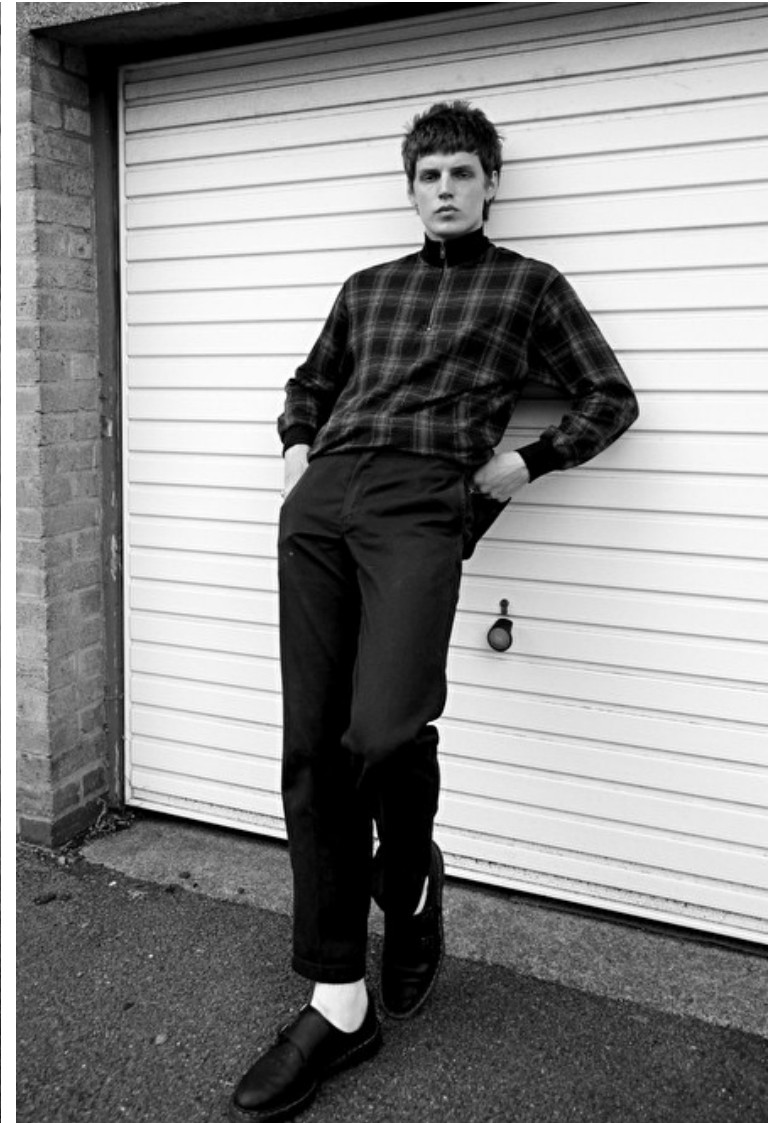

Select

MODEL MANAGEMENT

2nd floor, 77 ST. Martins Lane (entrance on Cranbourn Street) , London, WC2N 4AA, England, United Kingdom
Phone: +44 (0) 20 7299 1322 **Fax:** +44 (0) 20 7299 1386 **Email:** info@selectmodel.com **Website:** https://www.selectmodel.com/

THEO NEILSON

Height 188cm / 6' 2.0"

Chest 95cm / 37.5"

Hips 81cm / 32"

Waist 76cm / 30"

Shoes EU/US/UK 44.5 / 11.5 /
10

Inseam 76cm / 30"

Neck 38cm / 15"

Hair Brown

Eyes Hazel