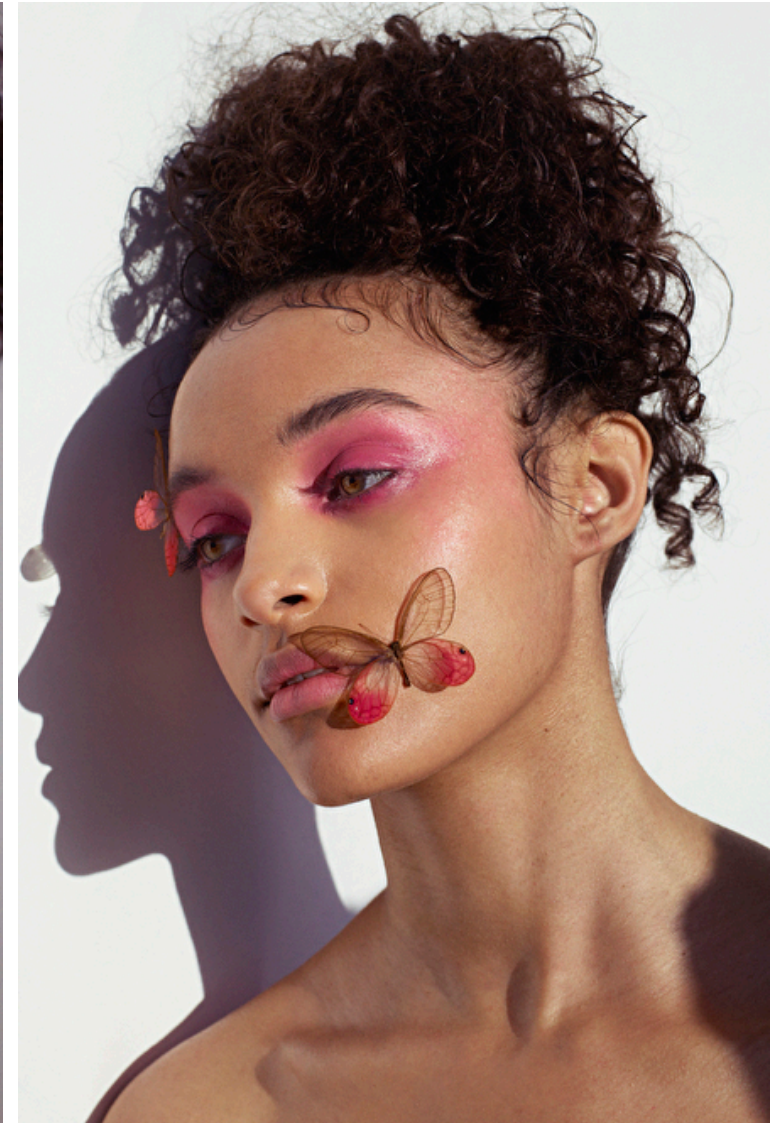

Hair Dark brown

Hair length 2

Eyes Blue green