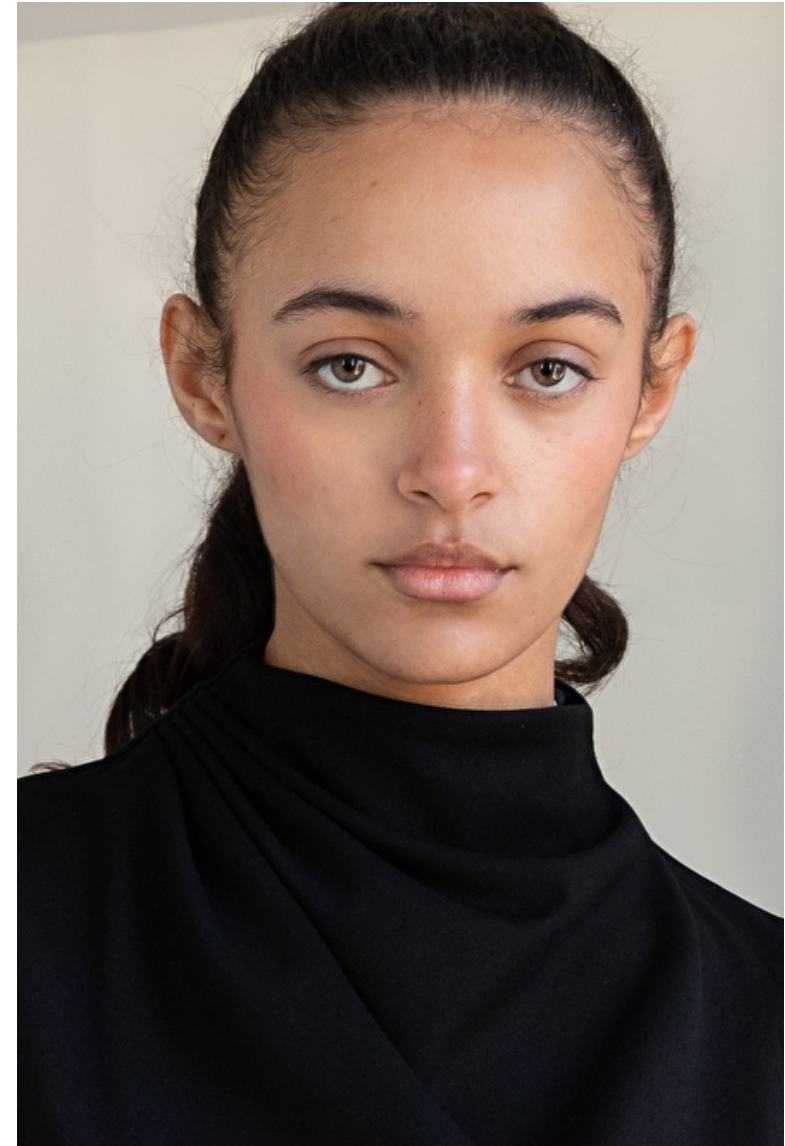

Hair Dark brown

Hair length 2

Eyes Blue green