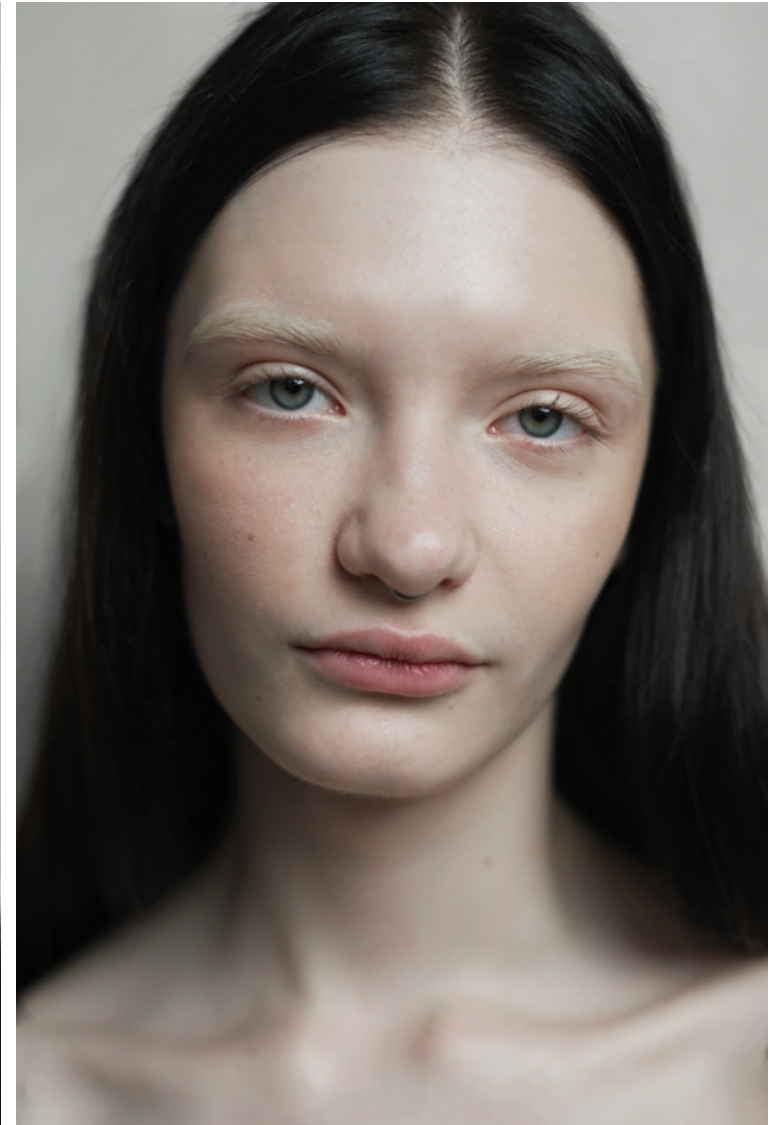

TINA RUSINA

Height 180cm / 5' 11.0"

Bust 76cm / 30"

Waist 61cm / 24"

Hips 89cm / 35"

Shoes EU/US/UK 41 / 9.5 / 8

Eyes Blue

Hair Dark brown

Cup A