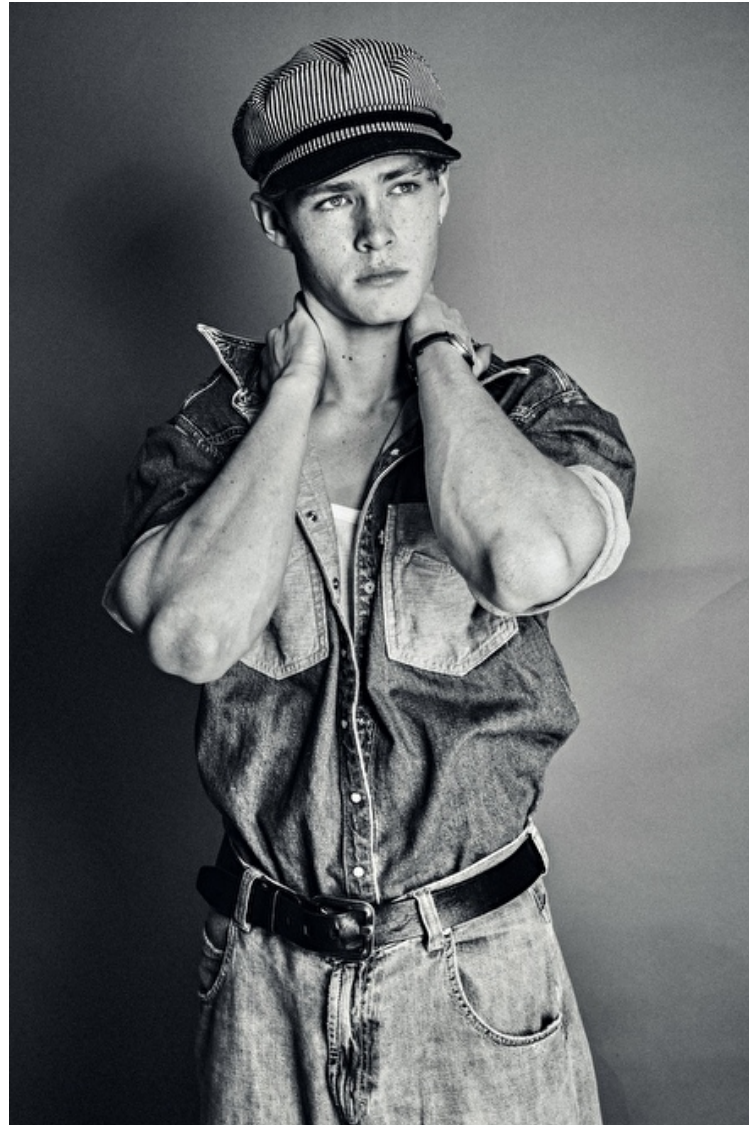

Select

MODEL MANAGEMENT

2nd floor, 77 ST. Martins Lane (entrance on Cranbourn Street) , London, WC2N 4AA, England, United Kingdom
Phone: +44 (0) 20 7299 1322 **Fax:** +44 (0) 20 7299 1386 **Email:** info@selectmodel.com **Website:** https://www.selectmodel.com/

Tom Atkins

Height 192cm / 6' 3.5"

Chest 89cm / 35"

Waist 74cm / 29"

Hips 79cm / 31"

Shoes EU/US/UK 44.5 / 11.5 /
10

Eyes Blue

Inseam 89cm / 35"

Neck 37cm / 14.5"

Sleeve 64cm / 25"

Location Bristol (Uni)