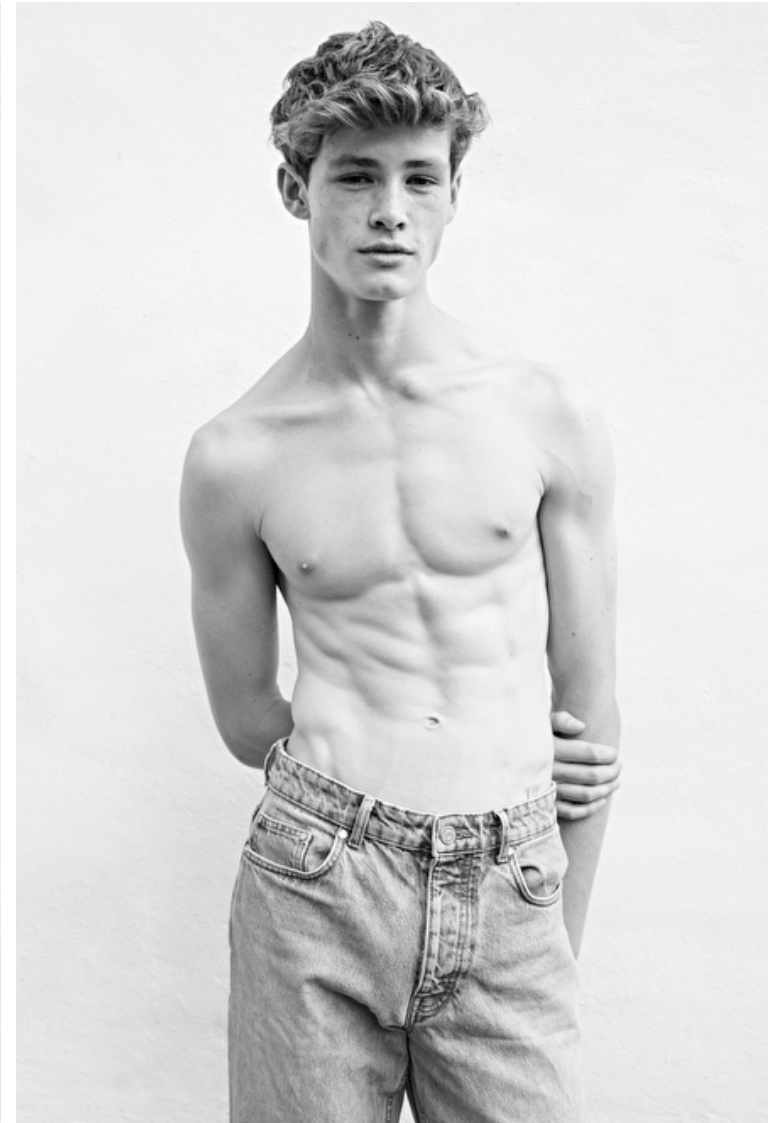

Select

MODEL MANAGEMENT

2nd floor, 77 ST. Martins Lane (entrance on Cranbourn Street) , London, WC2N 4AA, England, United Kingdom
Phone: +44 (0) 20 7299 1322 **Fax:** +44 (0) 20 7299 1386 **Email:** info@selectmodel.com **Website:** https://www.selectmodel.com/

Tom Atkins

Height 192cm / 6' 3.5"

Chest 89cm / 35"

Waist 74cm / 29"

Hips 79cm / 31"

Shoes EU/US/UK 44.5 / 11.5 /
10

Eyes Blue

Inseam 89cm / 35"

Neck 37cm / 14.5"

Sleeve 64cm / 25"