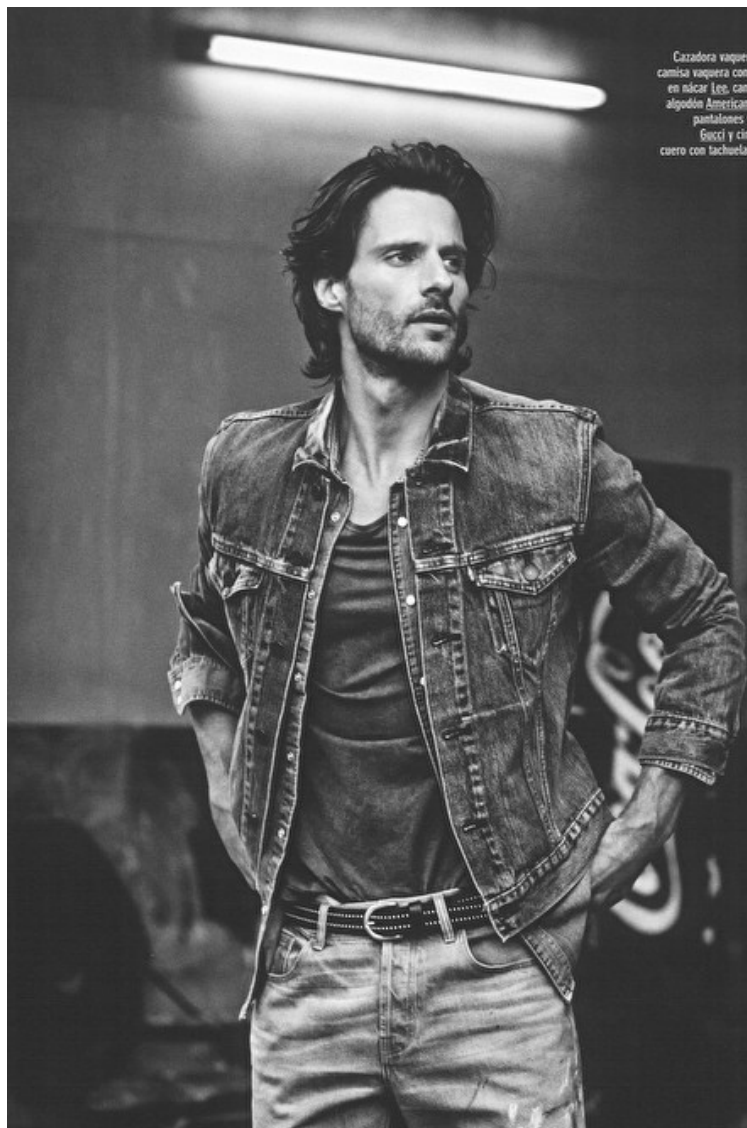

Tommy Dunn

Height 185cm / 6' 1.0"

Chest 93cm / 36.5"

Waist 82cm / 32.5"

Hips 94cm / 37"

Shoes EU/US/UK 44 / 11 / 9.5

Eyes Blue

Hair Dark blond