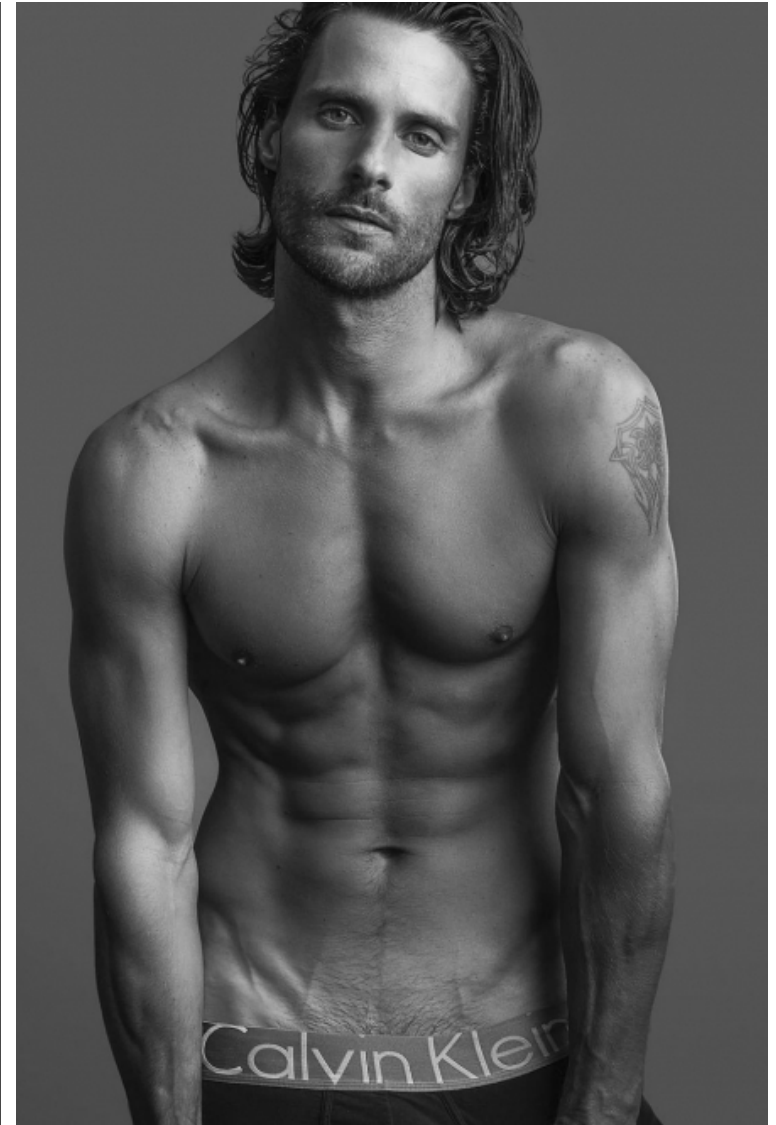

Tommy Dunn

Height 185cm / 6' 1.0"

Chest 93cm / 36.5"

Waist 82cm / 32.5"

Hips 94cm / 37"

Shoes EU/US/UK 44 / 11 / 9.5

Eyes Blue

Hair Dark blond