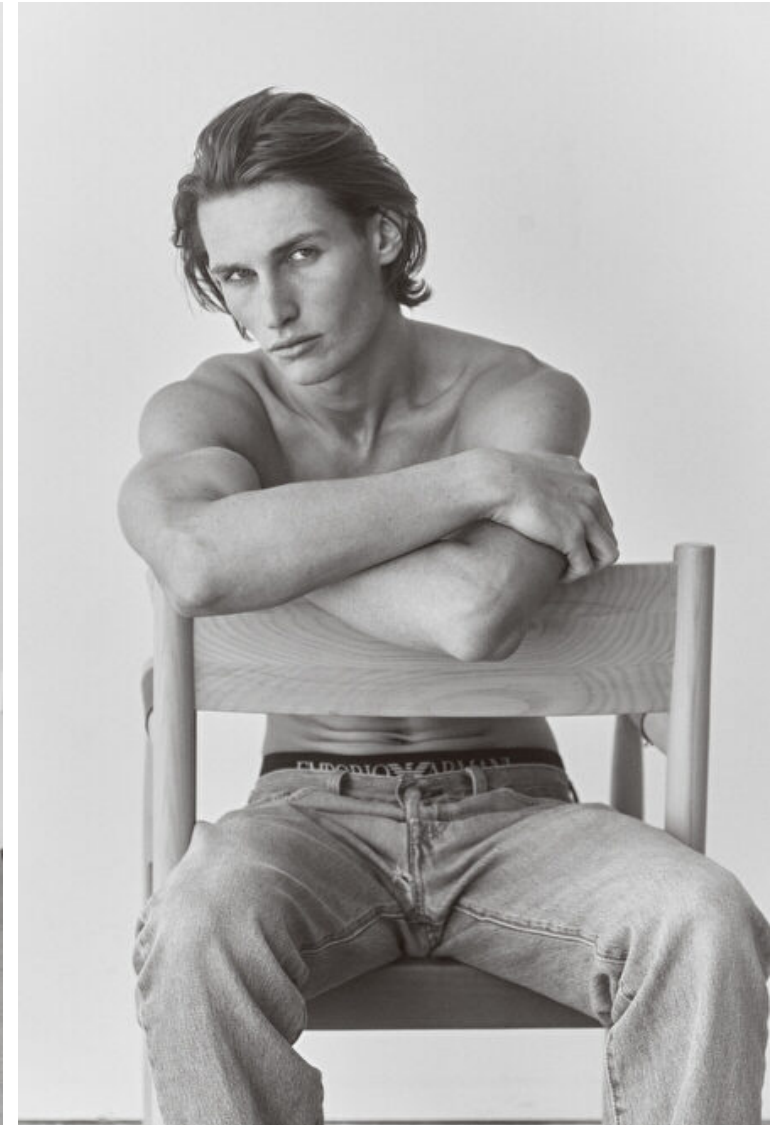

Select

MODEL MANAGEMENT

2nd floor, 77 ST. Martins Lane (entrance on Cranbourn Street) , London, WC2N 4AA, England, United Kingdom
Phone: +44 (0) 20 7299 1322 **Fax:** +44 (0) 20 7299 1386 **Email:** info@selectmodel.com **Website:** https://www.selectmodel.com/

Tommy Gray

Height 188cm / 6' 2.0"

Chest 96cm / 38"

Waist 80cm / 31.5"

Hips 86cm / 34"

Shoes EU/US/UK 44 / 11 / 9.5

Eyes Blue

Hair Brown

Neck 37cm / 14.5"

Inseam 84cm / 33"

Sleeve 63cm / 25"