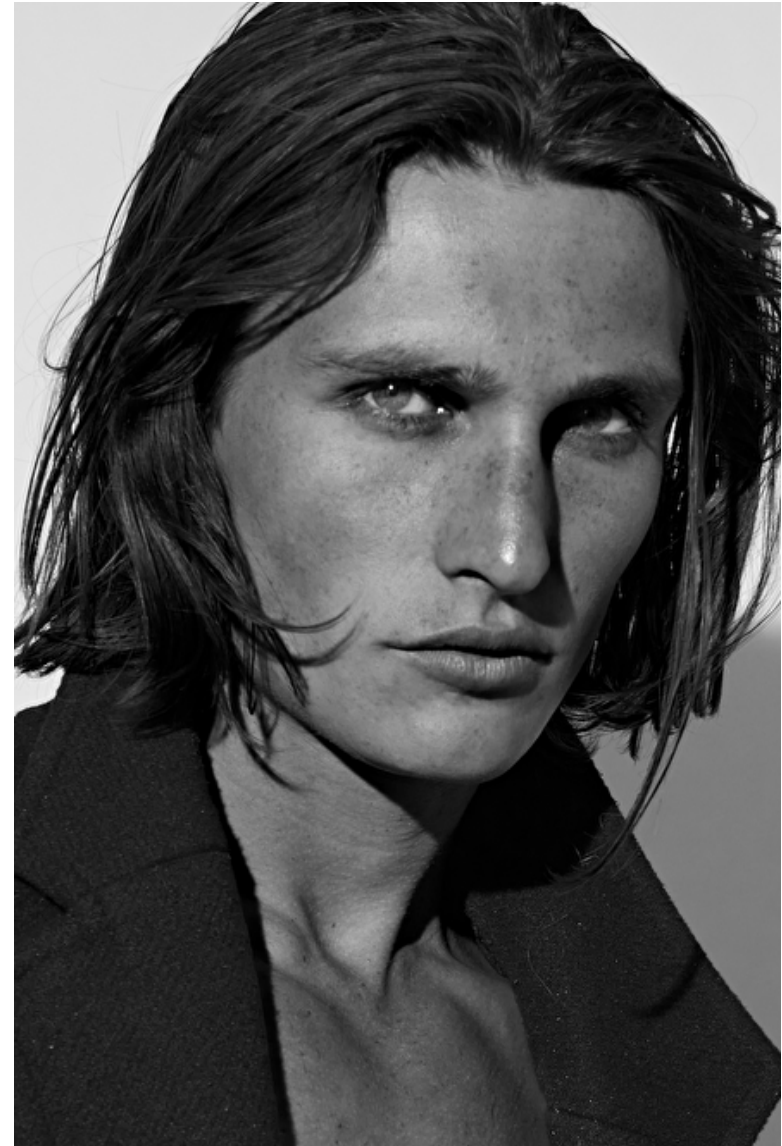

TOMMY GRAY

Height 188cm / 6' 2.0"

Chest 87cm / 34.5"

Waist 76cm / 30"

Hips 92cm / 36"

Shoes EU/US/UK 44 / 11 / 9.5

Eyes Blue

Hair Brown

Neck 37cm / 14.5"

Inseam 84cm / 33"

Sleeve 63cm / 25"

Suit size 48cm / 38"