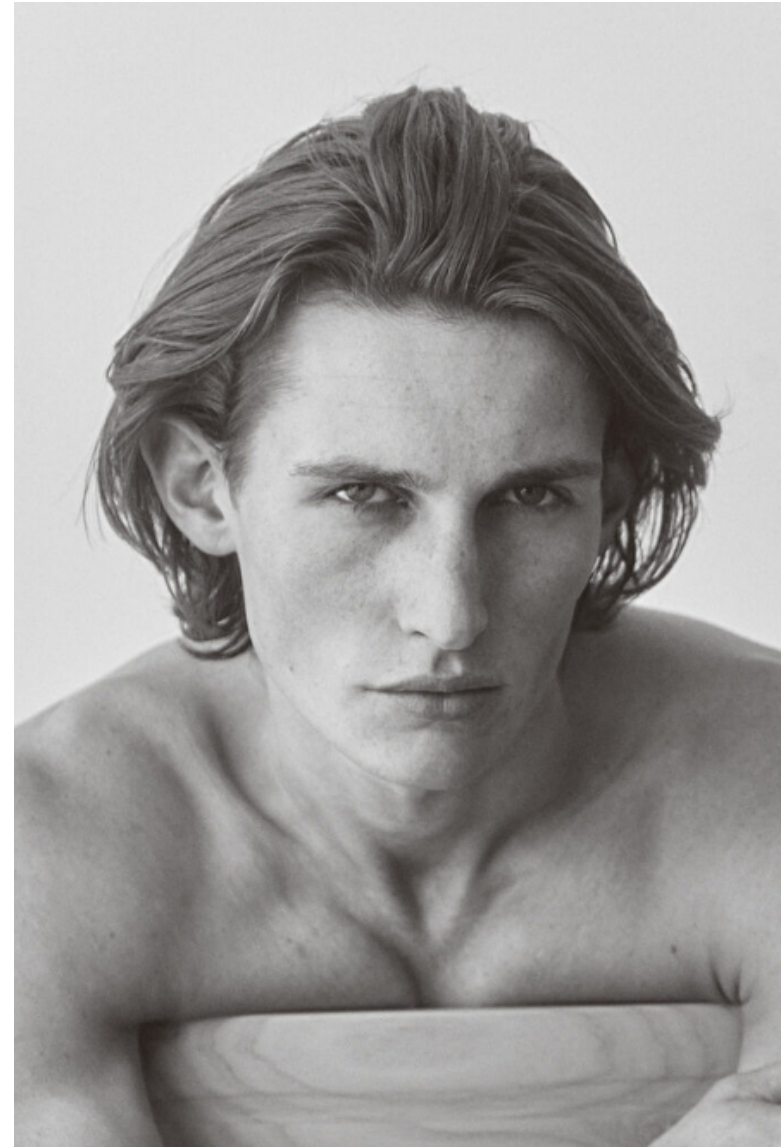

Tommy Gray

Height 188cm / 6' 2.0"

Chest 96cm / 38"

Waist 80cm / 31.5"

Hips 86cm / 34"

Shoes EU/US/UK 44 / 11 / 9.5

Eyes Blue

Hair Brown

Neck 37cm / 14.5"

Inseam 84cm / 33"

Sleeve 63cm / 25"