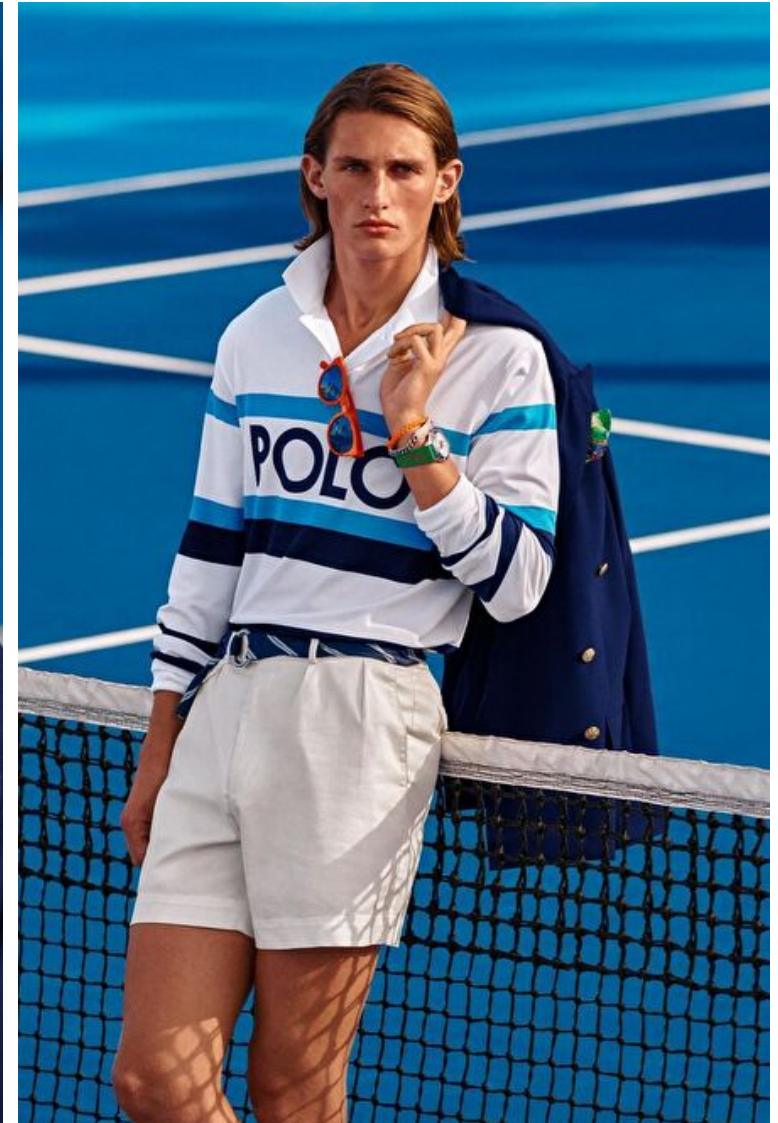

Shoes EU/US/UK 44 / 11 / 9.5

Eyes Blue

Hair Brown

Neck 37cm / 14.5"

Inseam 84cm / 33"

Sleeve 63cm / 25"

Select

MODEL MANAGEMENT