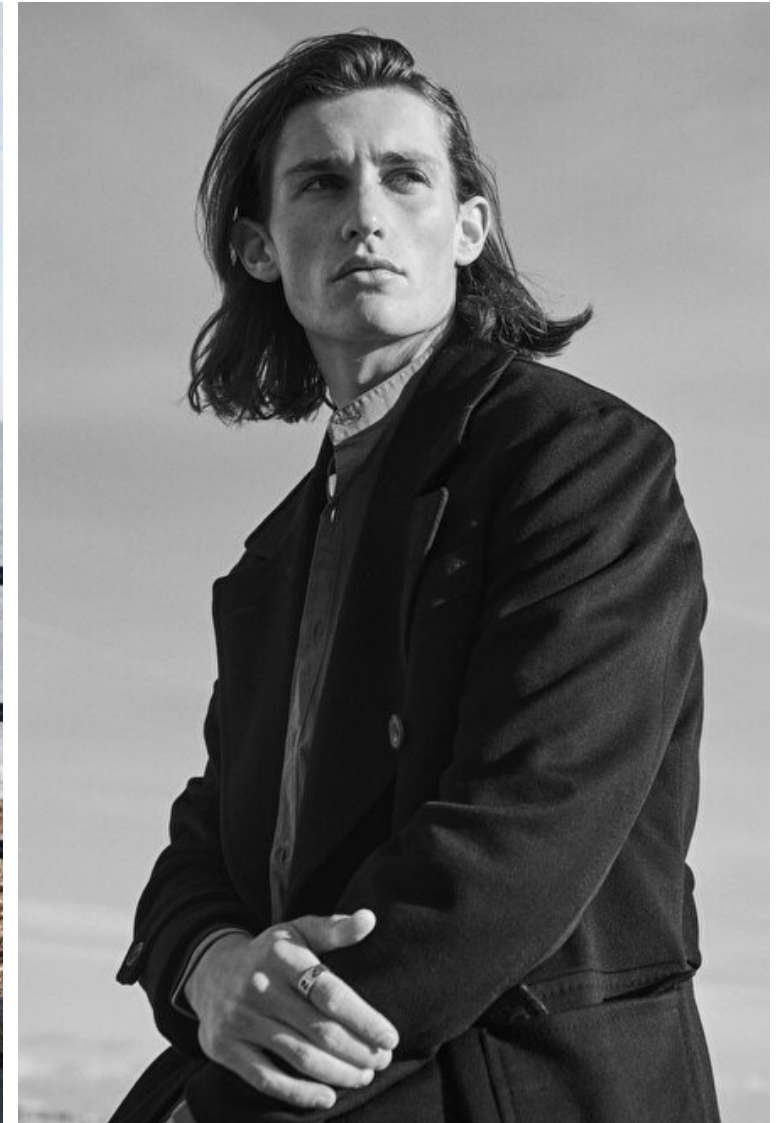

Neck 37cm / 14.5"

Inseam 84cm / 33"

Sleeve 63cm / 25"

Select

MODEL MANAGEMENT

2nd floor, 77 ST. Martins Lane (entrance on Cranbourn Street) , London, WC2N 4AA, England, United Kingdom
Phone: +44 (0) 20 7299 1322 **Fax:** +44 (0) 20 7299 1386 **Email:** info@selectmodel.com **Website:** https://www.selectmodel.com/