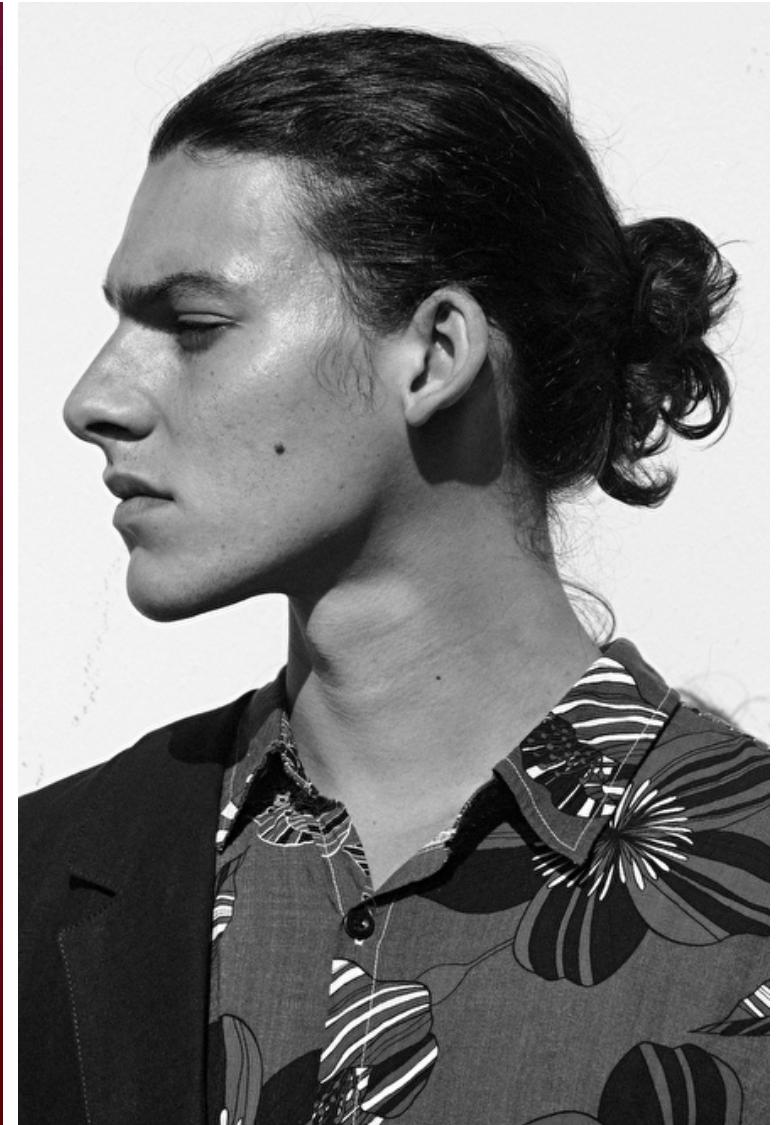

Tony Almeida

Height 190cm / 6' 3.0"

Waist 79cm / 31"

Shoes EU/US/UK 44.5 / 11.5 /
10

Eyes Brown

Hair Brown

Inseam 86cm / 34"

Suit size 50cm / 40"

Suit cut Long