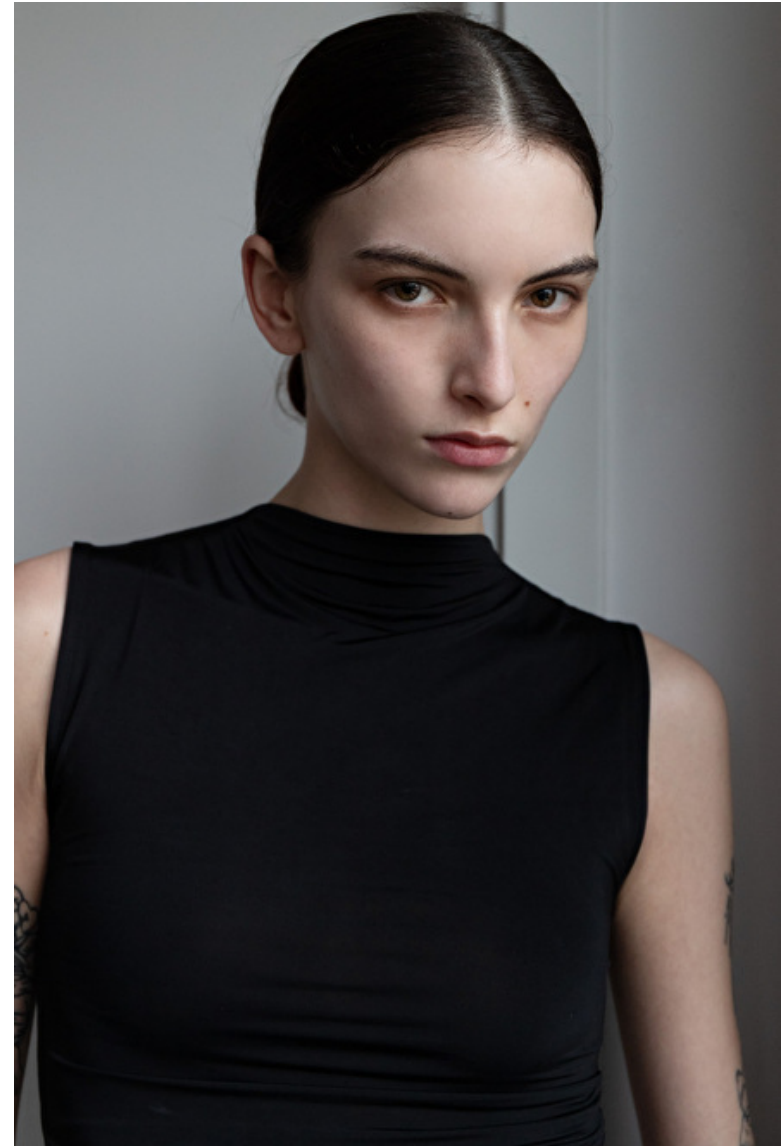

Tori McLelland

Height 178cm / 5' 10.0"

Bust 81cm / 32"

Waist 61cm / 24"

Hips 89cm / 35"

Shoes EU/US/UK 39 / 8 / 6

Eyes Hazel

Hair Red brown

Cup A/B