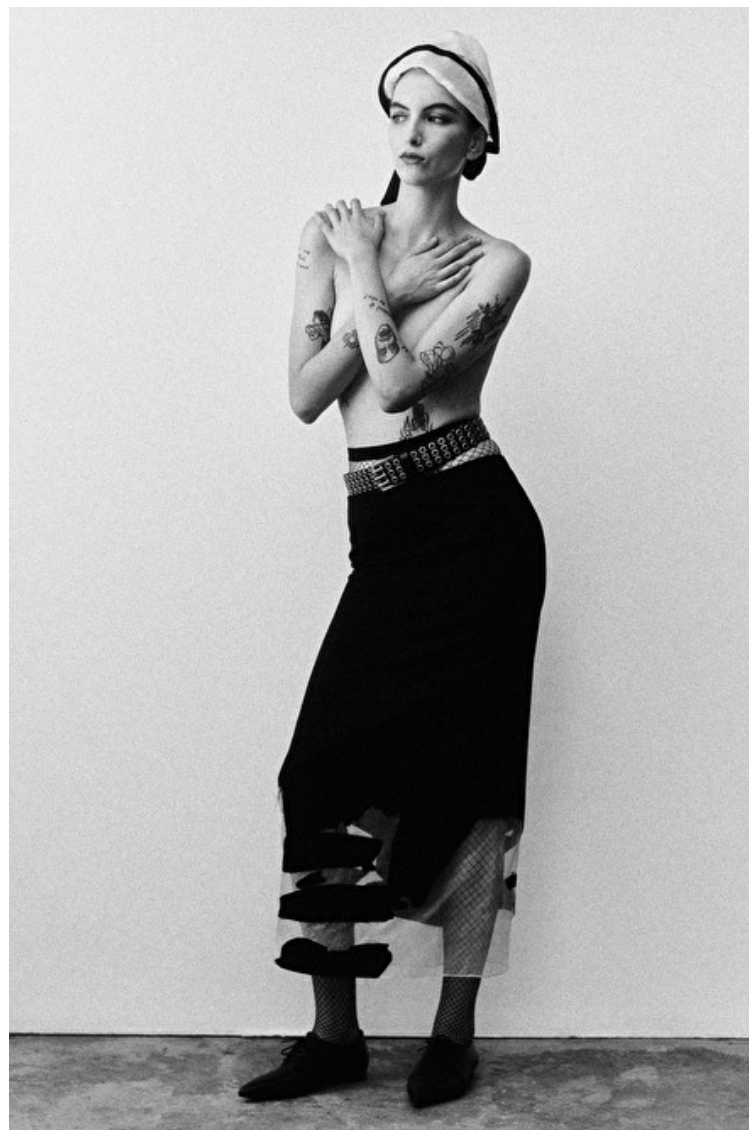

Select

MODEL MANAGEMENT

2nd floor, 77 ST. Martins Lane, London, 00000, England, United Kingdom

Phone: +44 20 7299 1300 Fax: +44 20 7299 1385 Email: info@selectmodel.com Website: <https://www.selectmodel.com/>

Tori McLelland

Height 178cm / 5' 10.0"

Bust 79cm / 31"

Waist 61cm / 24"

Hips 89cm / 35"

Shoes EU/US/UK 39 / 8 / 6

Eyes Hazel

Hair Red brown

Cup A/B