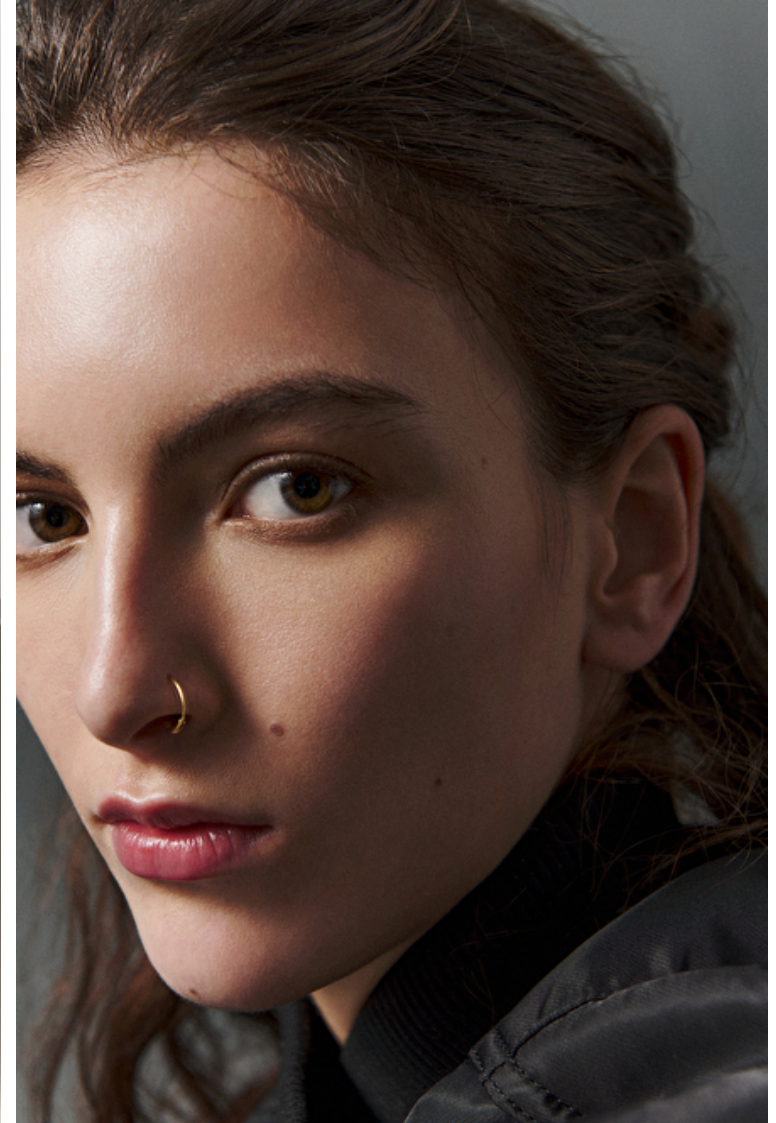

Select

MODEL MANAGEMENT

2nd floor, 77 ST. Martins Lane, London, 00000, England, United Kingdom
Phone: +44 20 7299 1300 **Fax:** +44 20 7299 1385 **Email:** info@selectmodel.com **Website:** https://www.selectmodel.com/

Tori McLelland

Height 178cm / 5' 10.0"

Bust 81cm / 32"

Waist 61cm / 24"

Hips 89cm / 35"

Shoes EU/US/UK 39 / 8 / 6

Eyes Hazel

Hair Red brown

Cup A/B