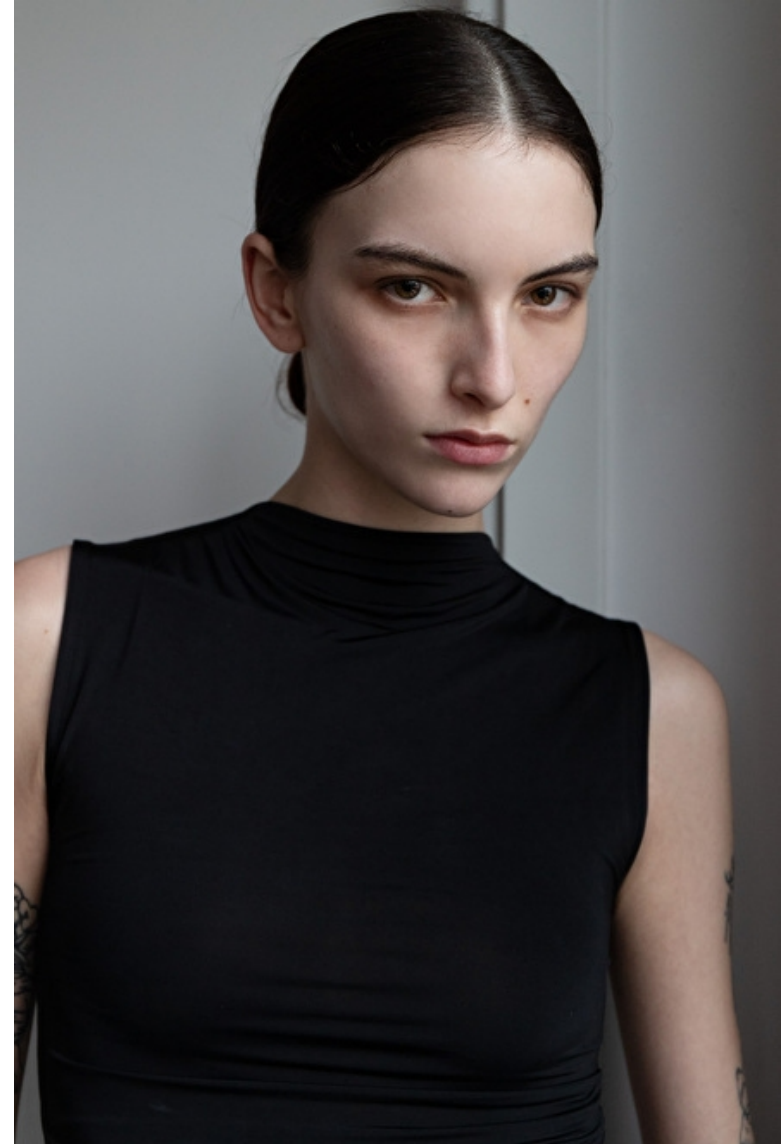

Tori McLelland

Height 178cm / 5' 10.0"

Bust 79cm / 31"

Waist 61cm / 24"

Hips 89cm / 35"

Shoes EU/US/UK 39 / 8 / 6

Eyes Hazel

Hair Red brown

Cup A/B