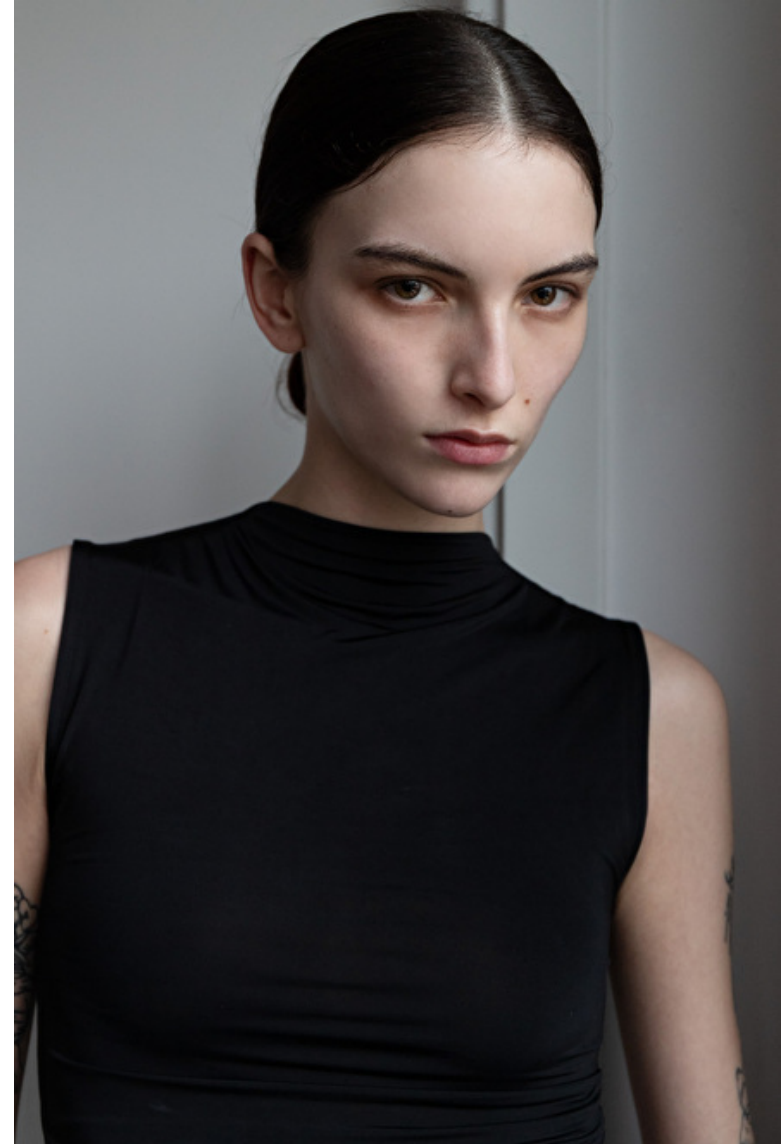

Tori McLlland

Height 178cm / 5' 10.0"

Bust 81cm / 32"

Waist 61cm / 24"

Hips 89cm / 35"

Shoes EU/US/UK 39 / 8 / 6

Eyes Hazel

Hair Red brown

Cup A/B