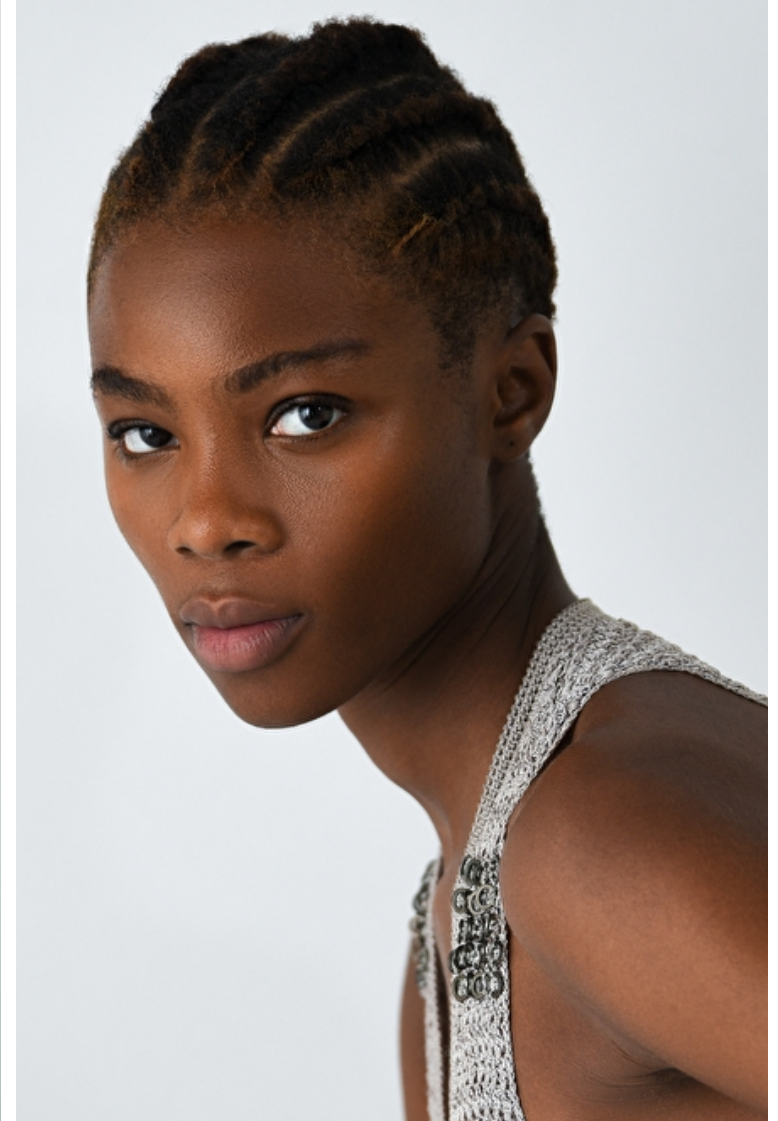

Select

MODEL MANAGEMENT

2nd floor, 77 ST. Martins Lane, London, 00000, England, United Kingdom
Phone: +44 20 7299 1300 **Fax:** +44 20 7299 1385 **Email:** info@selectmodel.com **Website:** https://www.selectmodel.com/

TUMI

Height 175cm / 5' 9.0"

Size EU/US 34 / 4

Bust 74cm / 29"

Waist 60cm / 23.5"

Hips 85cm / 33.5"

Shoes EU/US/UK 41 / 9.5 / 8

Eyes Brown

Hair Black

Hair length 3