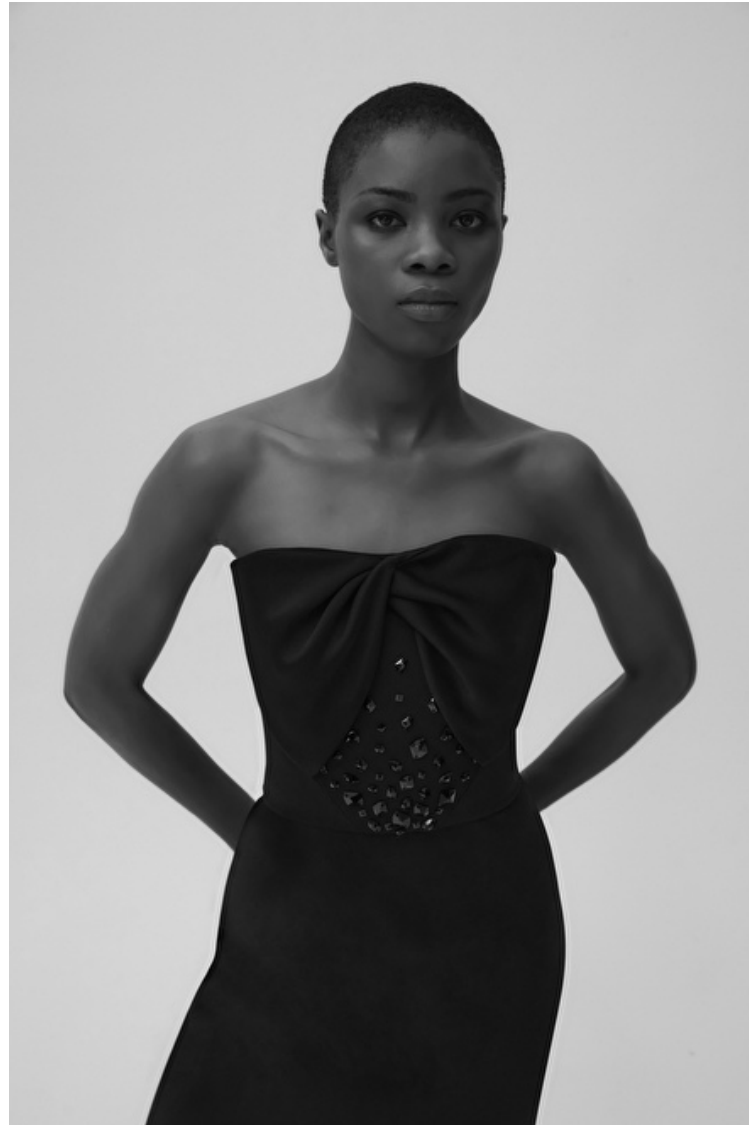

Select

MODEL MANAGEMENT

2nd floor, 77 ST. Martins Lane, London, 00000, England, United Kingdom

Phone: +44 20 7299 1300 Fax: +44 20 7299 1385 Email: info@selectmodel.com Website: <https://www.selectmodel.com/>

TUMI

Height 175cm / 5' 9.0"

Size EU/US 34 / 4

Bust 74cm / 29"

Waist 60cm / 23.5"

Hips 85cm / 33.5"

Shoes EU/US/UK 41 / 9.5 / 8

Eyes Brown

Hair Black

Hair length 3