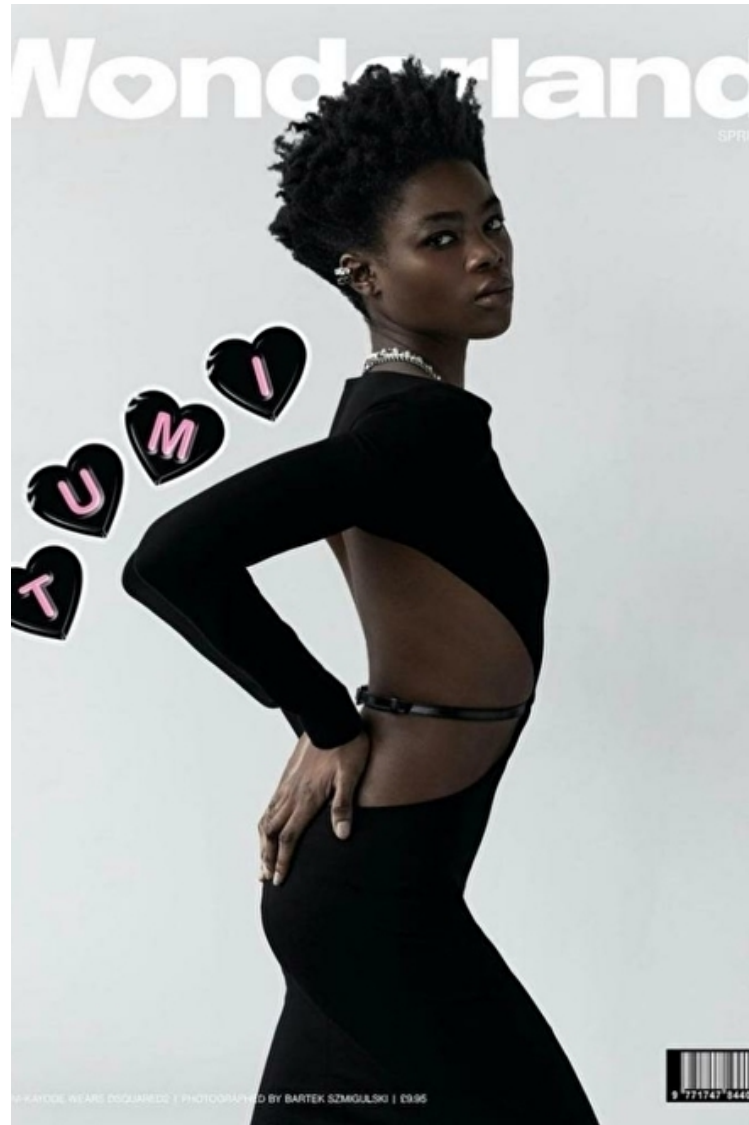

Select

MODEL MANAGEMENT

2nd floor, 77 ST. Martins Lane, London, 00000, England, United Kingdom
Phone: +44 20 7299 1300 Fax: +44 20 7299 1385 Email: info@selectmodel.com Website: https://www.selectmodel.com/

TUMI

Height 175cm / 5' 9.0"

Size EU/US 34 / 4

Bust 74cm / 29"

Waist 60cm / 23.5"

Hips 85cm / 33.5"

Shoes EU/US/UK 41 / 9.5 / 8

Eyes Brown

Hair Black

Hair length 3