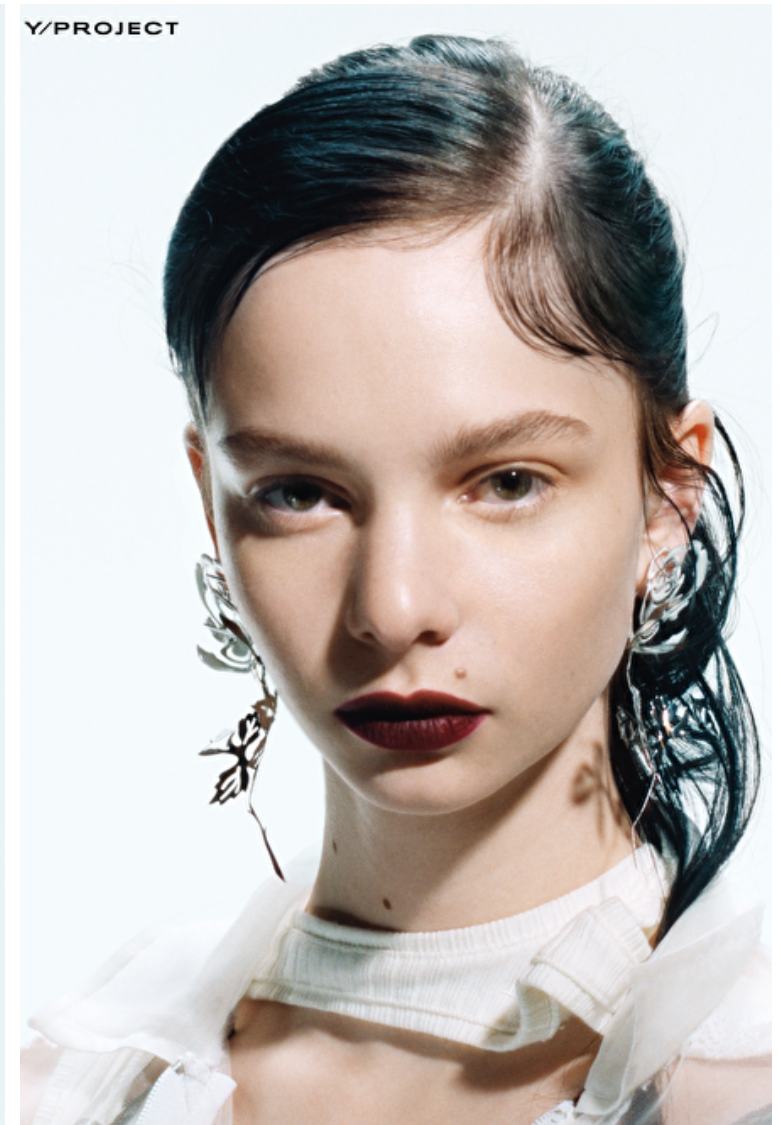

Valentine Charrasse

Height 178cm / 5' 10.0"

Bust 80cm / 31.5"

Waist 60cm / 23.5"

Hips 89cm / 35"

Shoes EU/US/UK 39 / 8 / 6

Eyes Green

Hair Brown