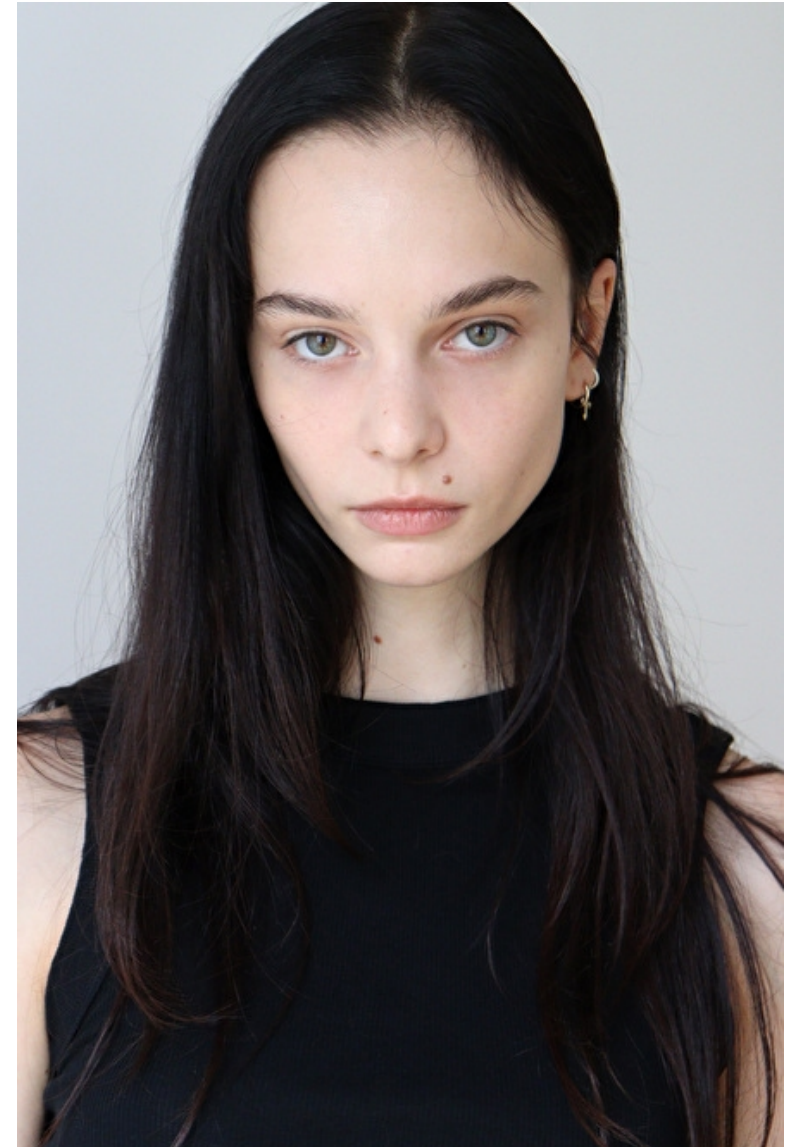

Valentine Charrasse

Height 178cm / 5' 10.0"

Bust 80cm / 31.5"

Waist 60cm / 23.5"

Hips 89cm / 35"

Shoes EU/US/UK 39 / 8 / 6

Eyes Green

Hair Brown