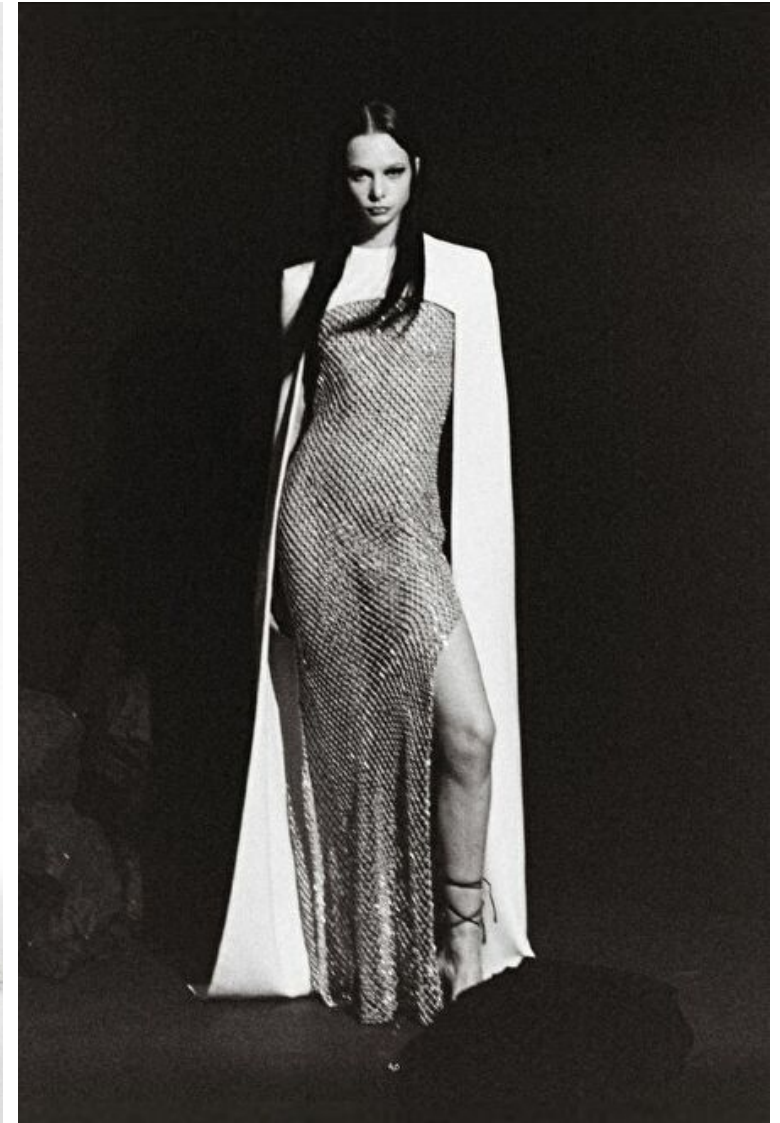

Valentine Charrasse

Height 178cm / 5' 10.0"

Bust 80cm / 31.5"

Waist 60cm / 23.5"

Hips 89cm / 35"

Shoes EU/US/UK 39 / 8 / 6

Eyes Green

Hair Brown