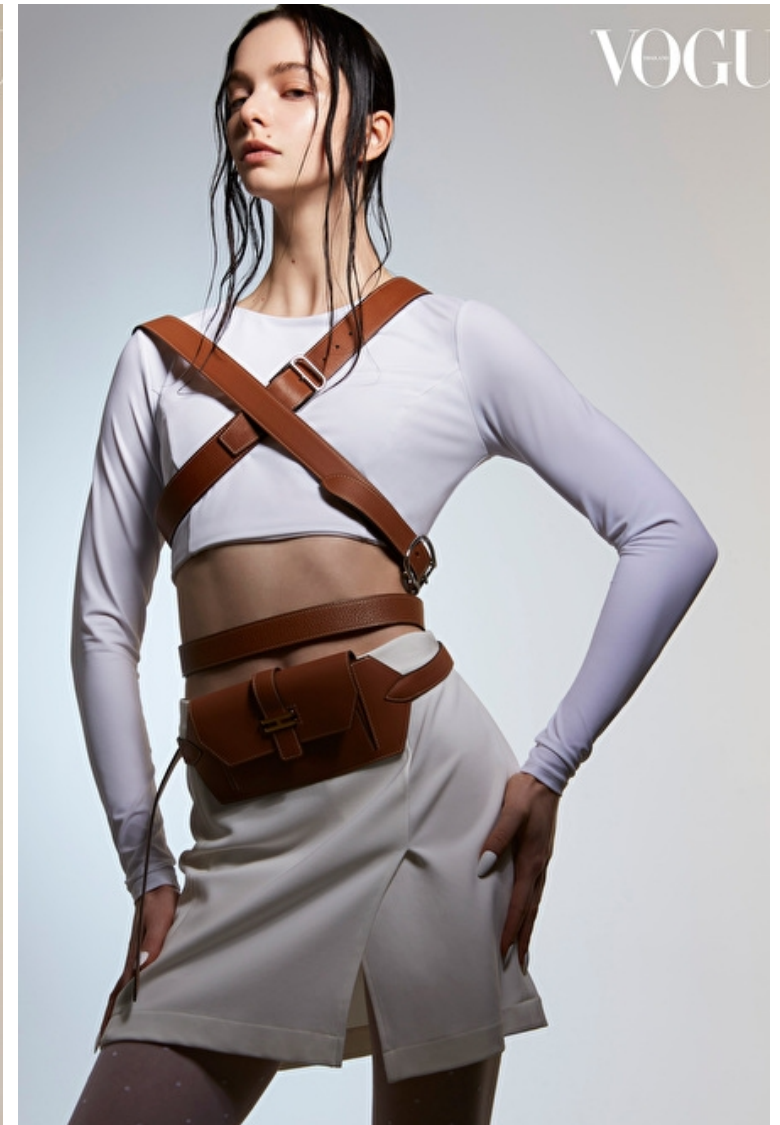

Valentine Charrasse

Height 178cm / 5' 10.0"

Bust 80cm / 31.5"

Waist 60cm / 23.5"

Hips 89cm / 35"

Shoes EU/US/UK 39 / 8 / 6

Eyes Green

Hair Brown