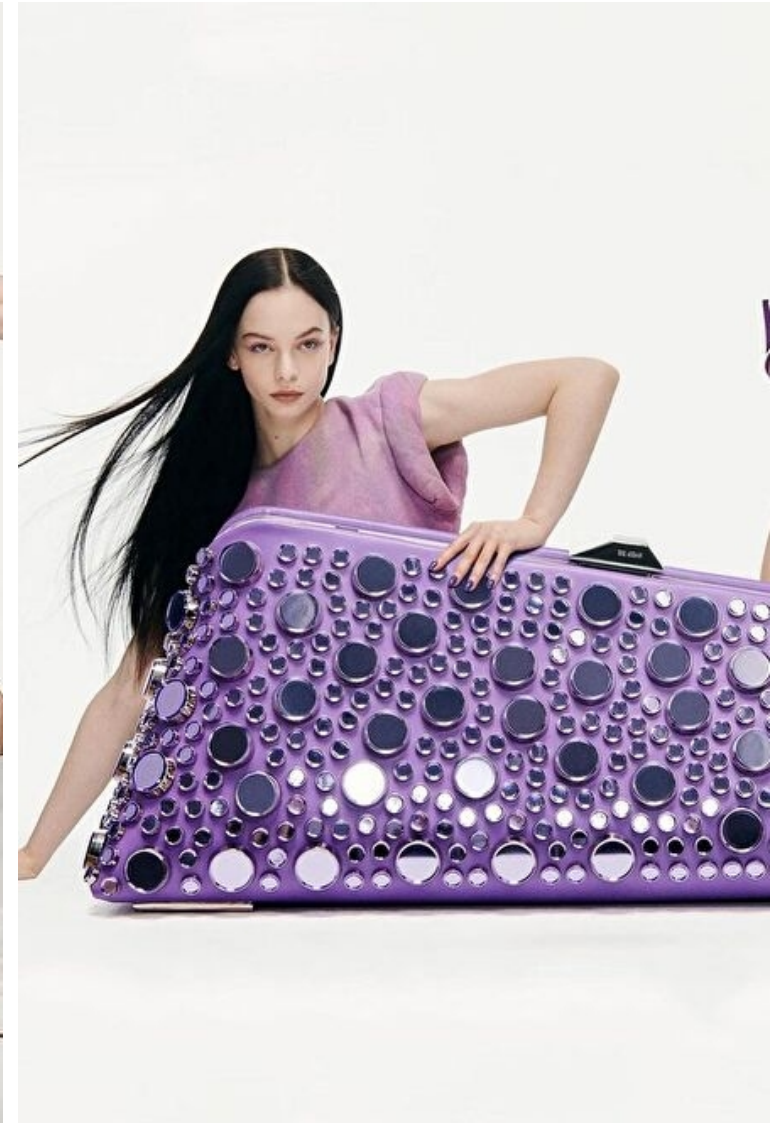

Valentine Charrasse

Height 178cm / 5' 10.0"

Bust 80cm / 31.5"

Waist 60cm / 23.5"

Hips 89cm / 35"

Shoes EU/US/UK 39 / 8 / 6

Eyes Green

Hair Brown