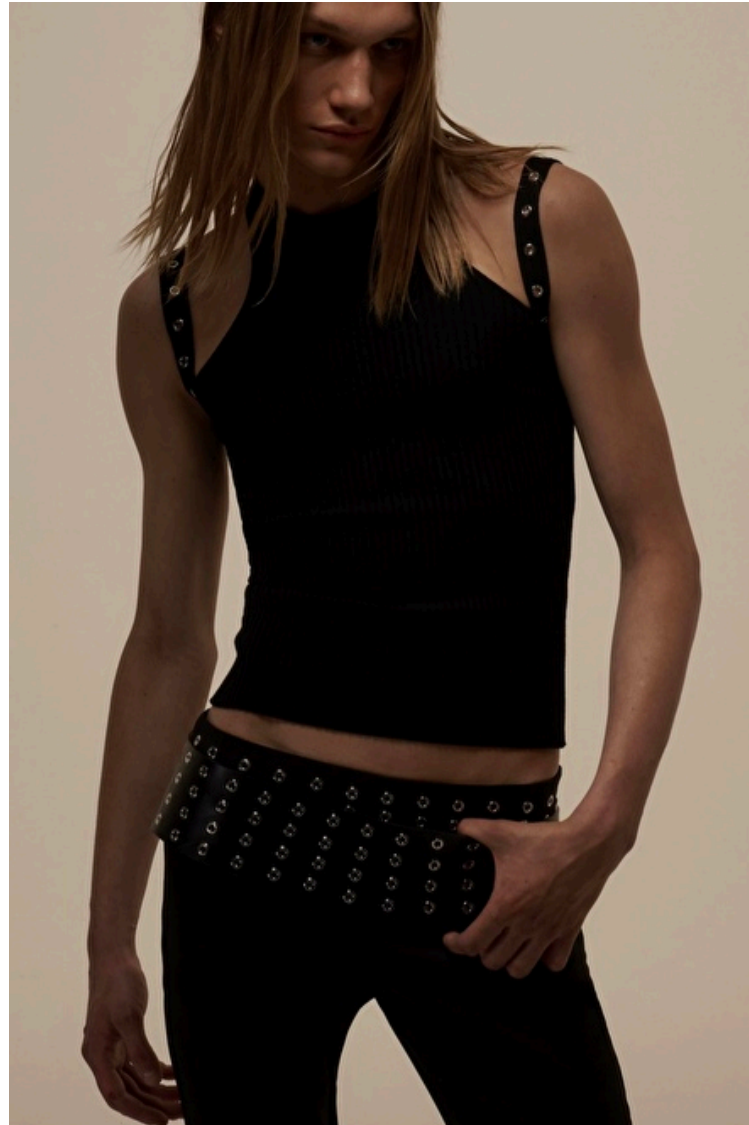

Select

MODEL MANAGEMENT

2nd floor, 77 ST. Martins Lane (entrance on Cranbourn Street) , London, WC2N 4AA, England, United Kingdom
Phone: +44 (0) 20 7299 1322 **Fax:** +44 (0) 20 7299 1386 **Email:** info@selectmodel.com **Website:** https://www.selectmodel.com/

Valentyn Boiko

Height 190cm / 6' 3.0"

Chest 90cm / 35.5"

Waist 70cm / 27.5"

Hips 90cm / 35.5"

Shoes EU/US/UK 44.5 / 11.5 /
10