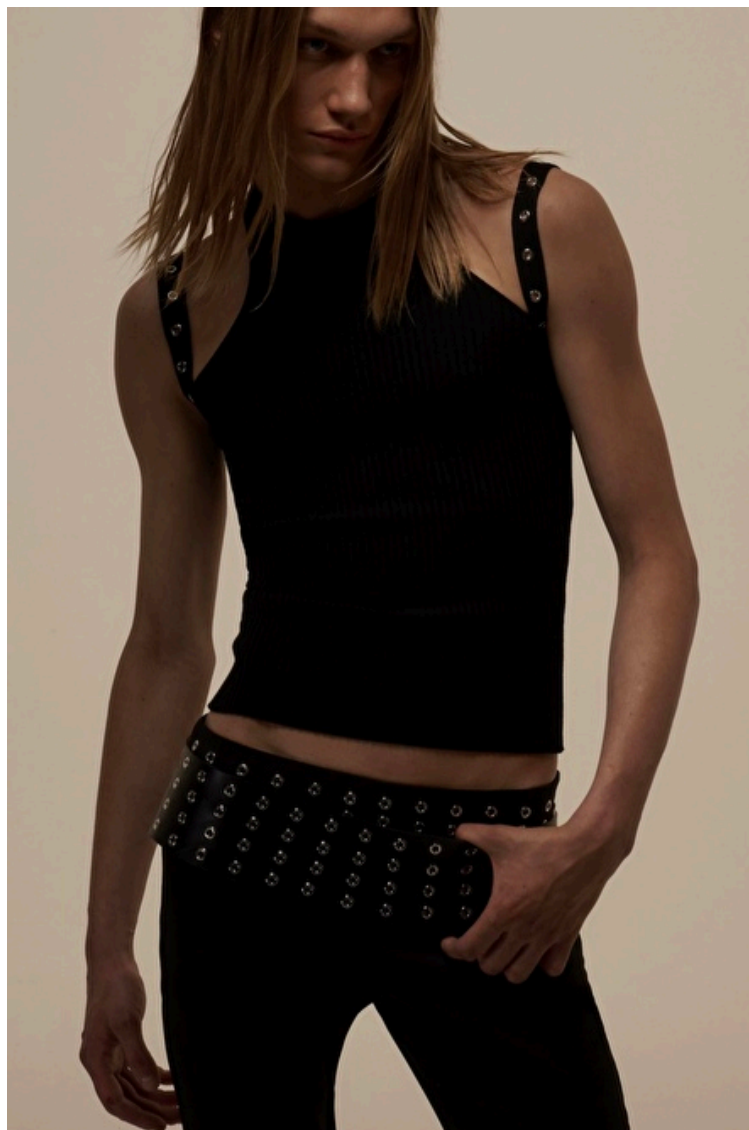

Select

MODEL MANAGEMENT

2nd floor, 77 ST. Martins Lane (entrance on Cranbourn Street) , London, WC2N 4AA, England, United Kingdom
Phone: +44 (0) 20 7299 1322 **Fax:** +44 (0) 20 7299 1386 **Email:** info@selectmodel.com **Website:** https://www.selectmodel.com/

Valentyn Boiko

Height 190cm / 6' 3.0"

Chest 90cm / 35.5"

Waist 70cm / 27.5"

Hips 90cm / 35.5"

Shoes EU/US/UK 44.5 / 11.5 /
10