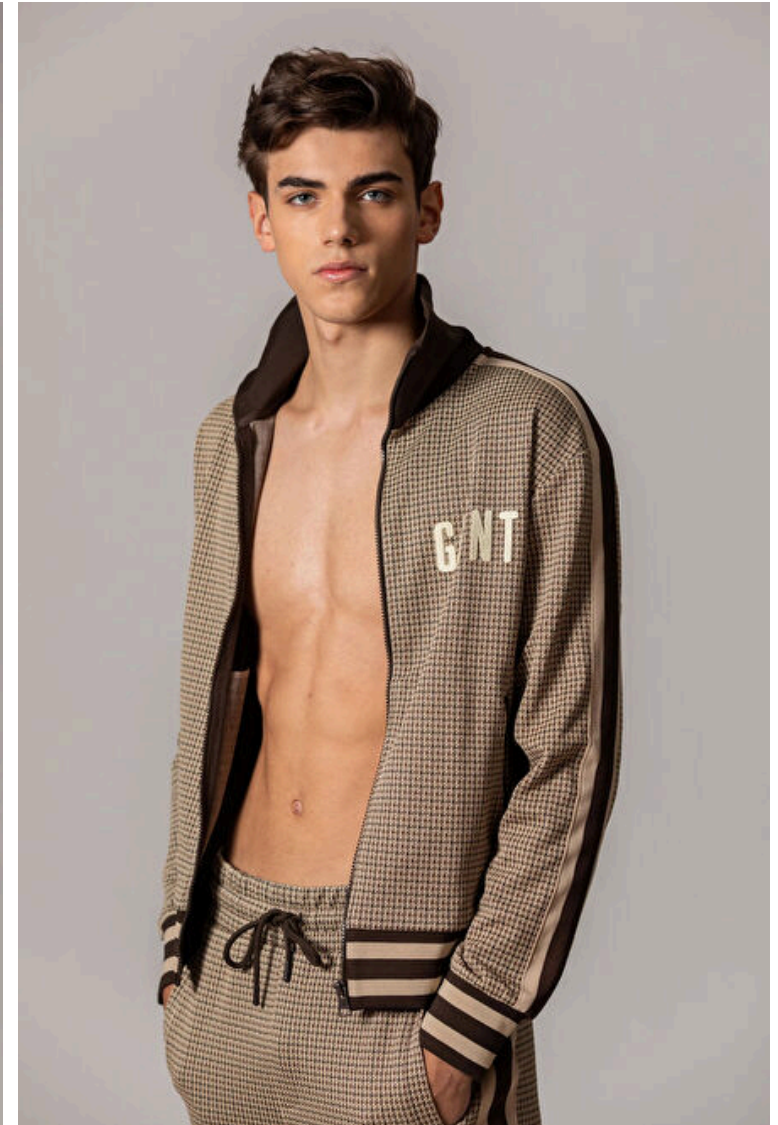

Valentin Tymchenko

Height 186cm / 6' 1.0"

Chest 98cm / 38.5"

Waist 79cm / 31"

Hips 83cm / 32.5"

Shoes EU/US/UK 42 / 9.5 / 8

Eyes Blue

Hair Brown

Inseam 81cm / 32"

Sleeve 66cm / 26"