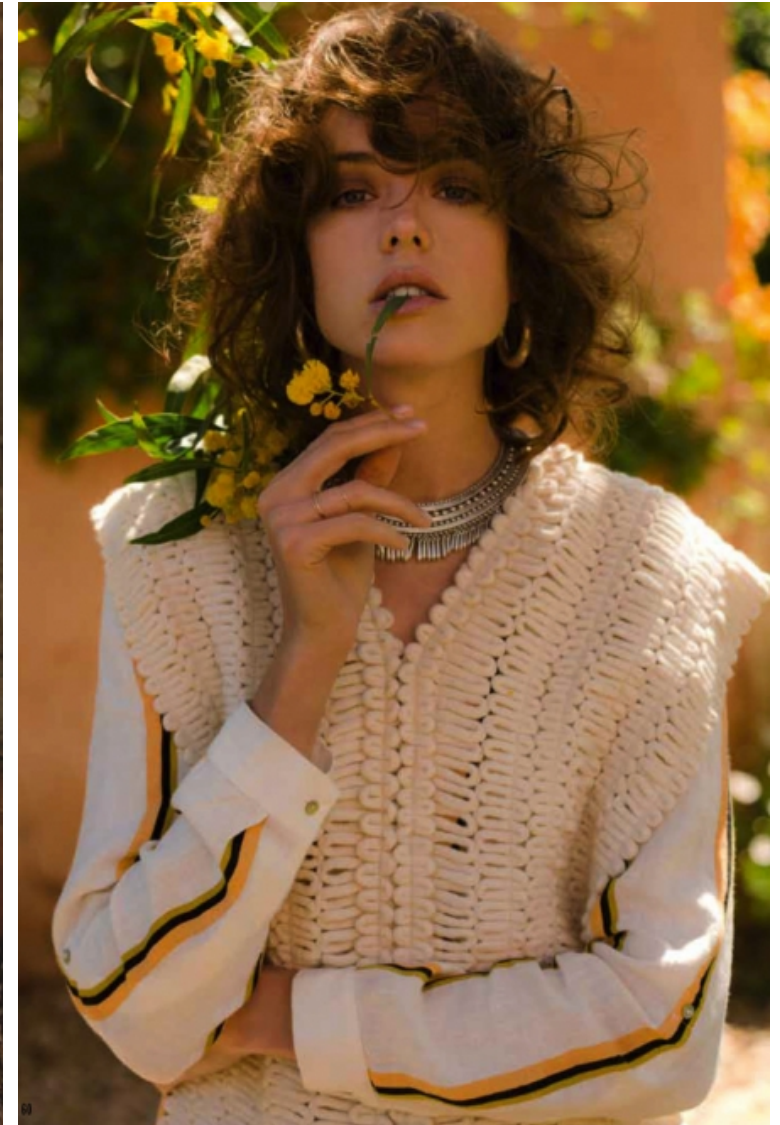

Waist 62cm / 24.5"

Shoes EU/US/UK 39.5 / 8.5 / 6

Size EU/US 36 / 6

Hair Brown

Hair length 1

Eyes Blue green

Select

MODEL MANAGEMENT