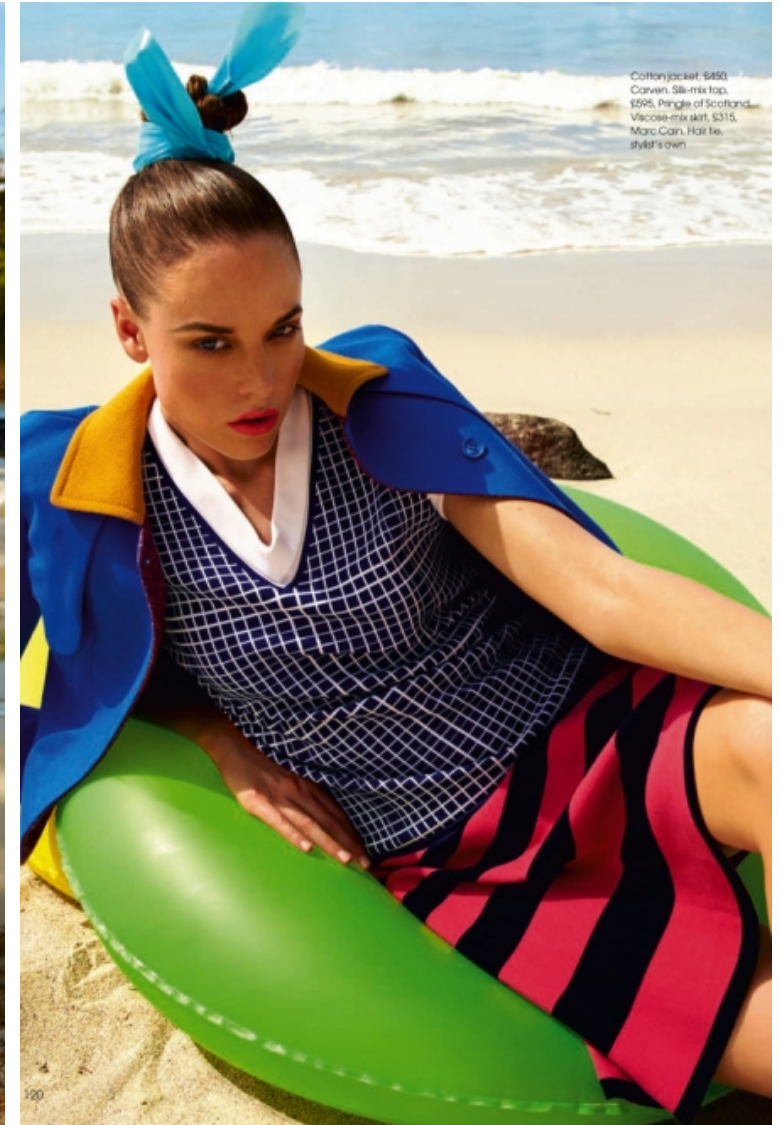

VALERIA GARCIA

Height 178cm / 5' 10.0"

Bust 81cm / 32"

Cup A

Hips 87cm / 34.5"

Waist 62cm / 24.5"

Shoes EU/US/UK 39.5 / 8.5 / 6

Size EU/US 36 / 6

Hair Brown

Hair length 1

Eyes Blue green