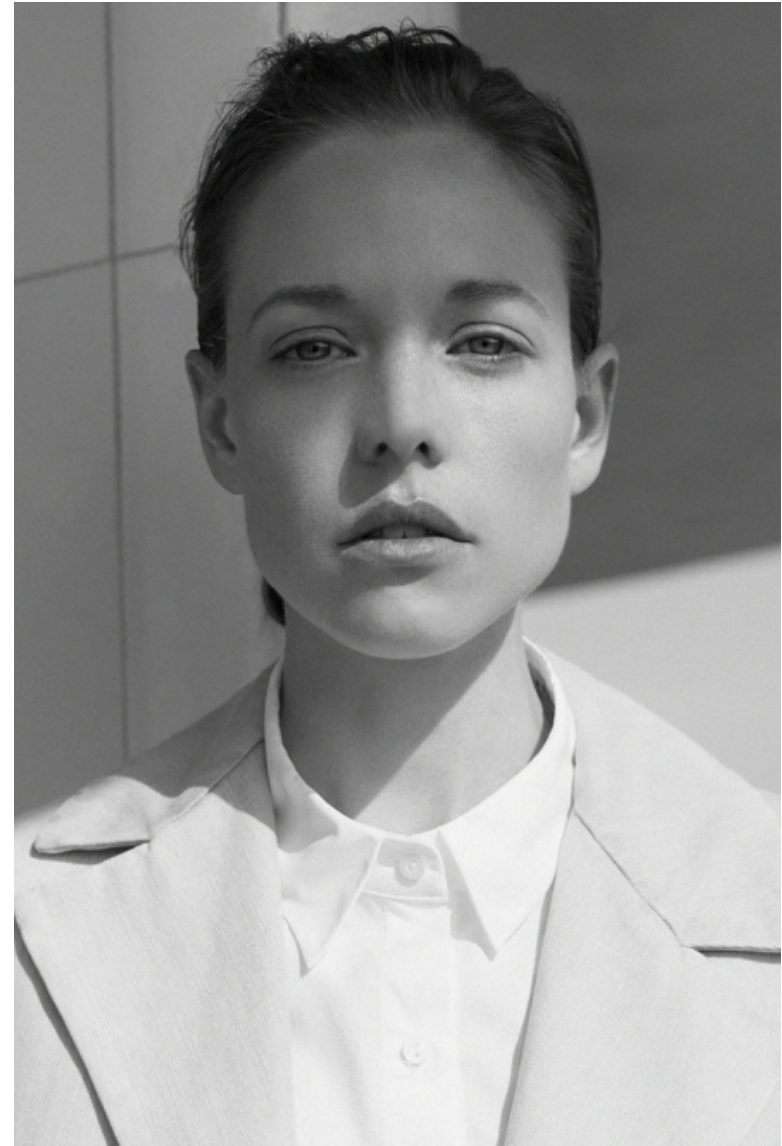

VALERIA GARCIA

Height 178cm / 5' 10.0"

Bust 81cm / 32"

Cup A

Hips 87cm / 34.5"

Waist 62cm / 24.5"

Shoes EU/US/UK 39.5 / 8.5 / 6

Size EU/US 36 / 6

Hair Brown

Hair length 1

Eyes Blue green

VALERIA GARCIA

Height 178cm / 5' 10.0"

Bust 81cm / 32"

Cup A

Hips 87cm / 34.5"