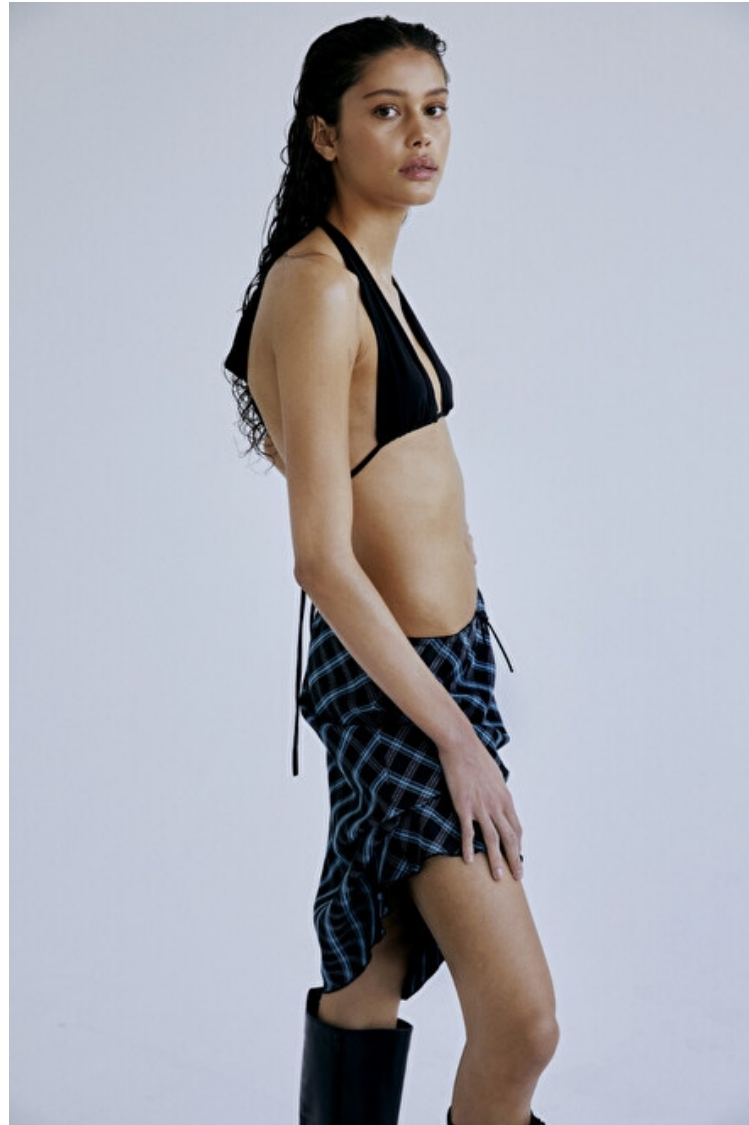

## VICTORIA

Height 179cm / 5' 10.5"

Bust 85cm / 33.5"

Waist 65cm / 25.5"

Hips 91cm / 36"

Shoes EU/US/UK 42 / 10.5 / 9

Eyes Brown

Hair Dark brown