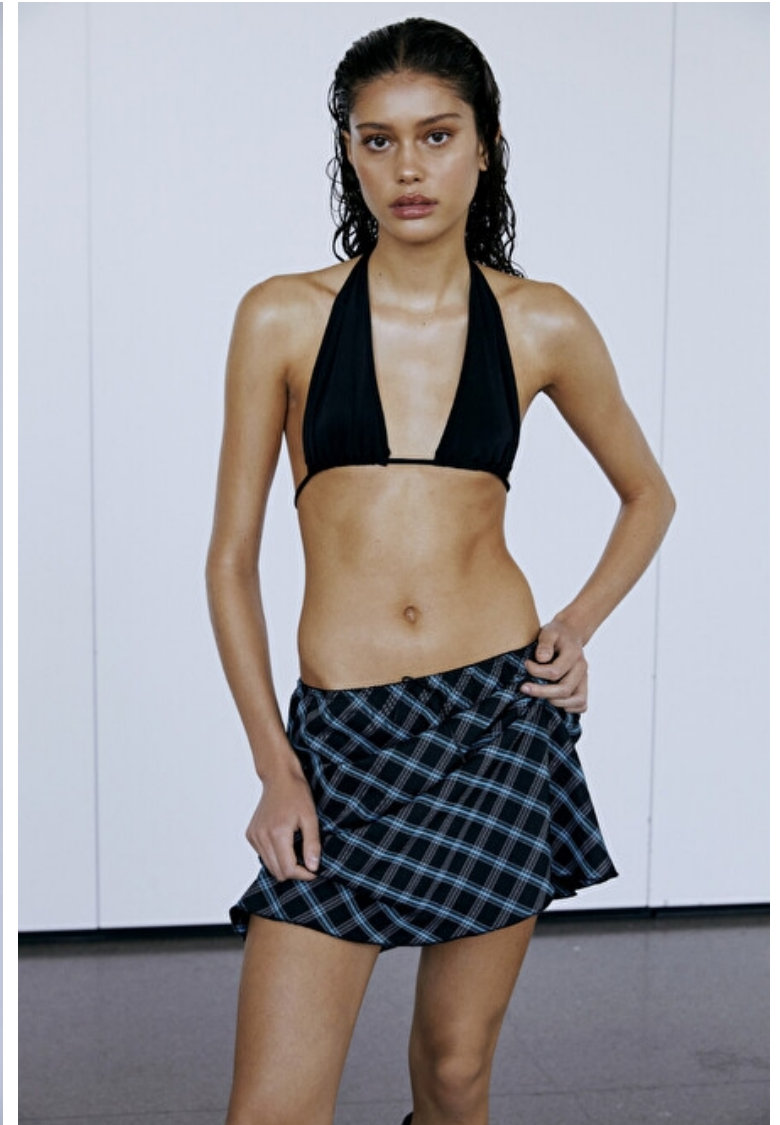

## VICTORIA

Height 179cm / 5' 10.5"

Bust 85cm / 33.5"

Waist 65cm / 25.5"

Hips 91cm / 36"

Shoes EU/US/UK 42 / 10.5 / 9

Eyes Brown

Hair Dark brown