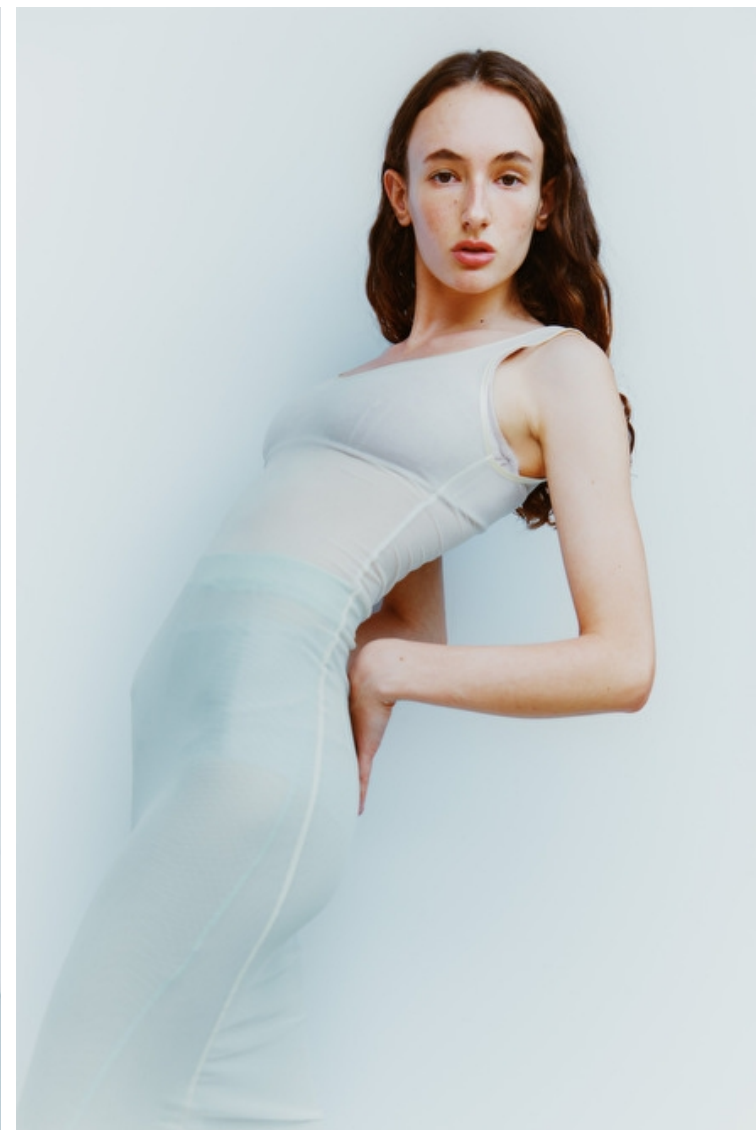

Victoria Westergaard

Height 180cm / 5' 11.0"

Bust 81cm / 32"

Waist 57cm / 22.5"

Hips 88cm / 34.5"

Shoes EU/US/UK 40 / 9 / 7

Eyes Brown

Hair Brown

Cup B