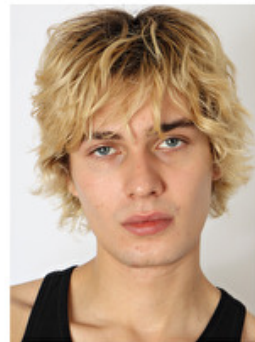

Vincent

Height 189cm / 6' 2.5"

Chest 94cm / 37"

Waist 79cm / 31"

Hips 92cm / 36"

Shoes EU/US/UK 42.5 / 10 / 8.5

Eyes Blue

Hair Brown

Inseam 79cm / 31"

Sleeve 69cm / 27"

Select
MODEL MANAGEMENT

Vincent

Height 6'2.5"/189
Chest 37/94

Waist 31/79

Hair Blond
Eyes Blue

Hips 36/92
Shoes 8.5/10 8.5