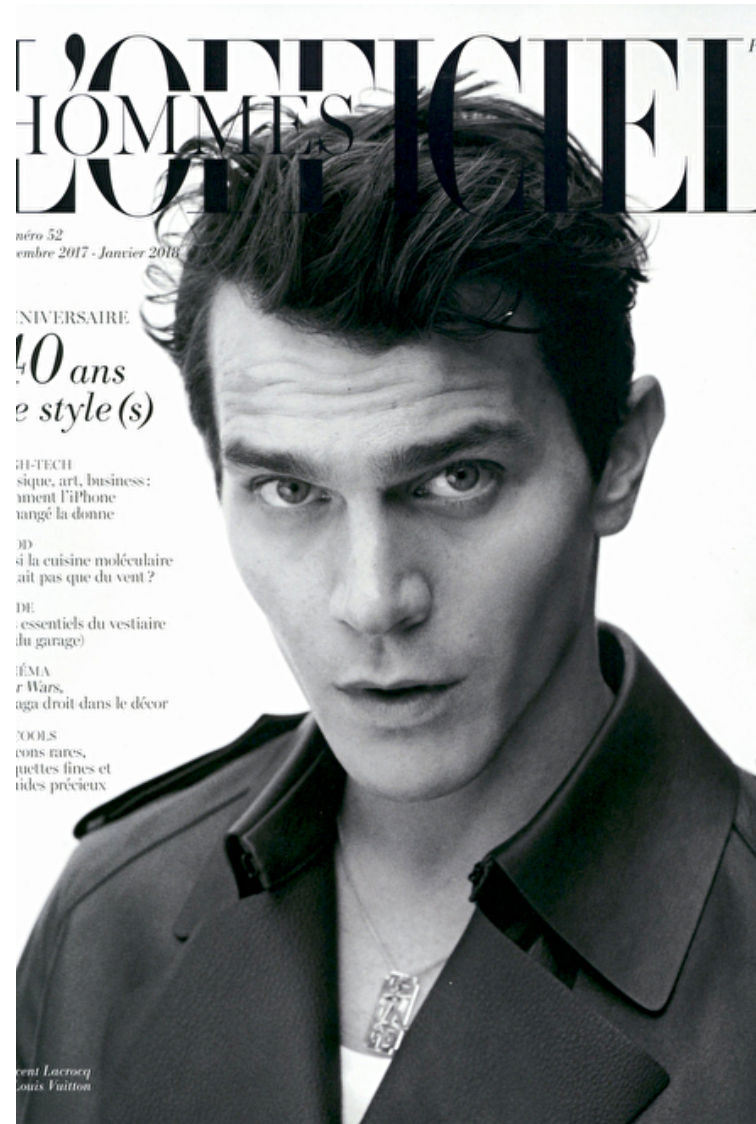

Select

MODEL MANAGEMENT

2nd floor, 77 ST. Martins Lane (entrance on Cranbourn Street) , London, WC2N 4AA, England, United Kingdom
Phone: +44 (0) 20 7299 1322 Fax: +44 (0) 20 7299 1386 Email: info@selectmodel.com Website: https://www.selectmodel.com/

Vincent Lacrocq

Height 185cm / 6' 1.0"

Size EU/US 48 / 18

Chest 92cm / 36"

Waist 73cm / 28.5"

Hips 92cm / 36"

Shoes EU/US/UK 44 / 11 / 9.5

Eyes Green

Hair Brown

Inseam 84cm / 33"

Neck 35cm / 14"

Sleeve 27cm / 10.5"