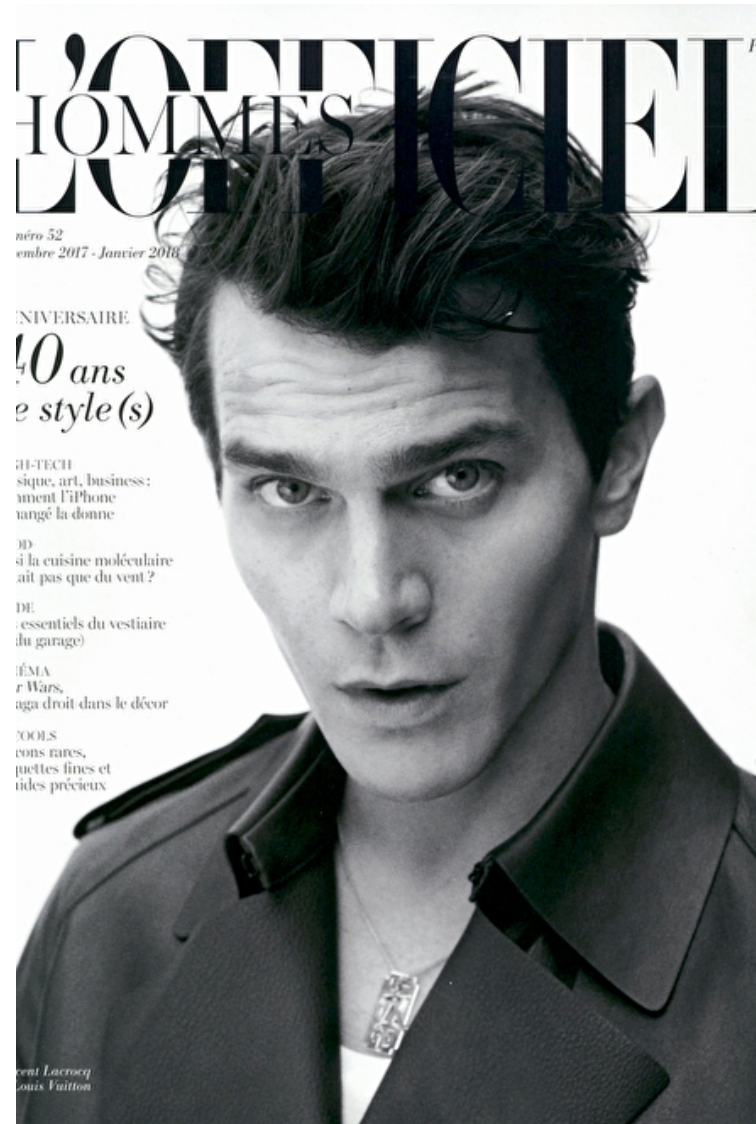

Select

MODEL MANAGEMENT

2nd floor, 77 ST. Martins Lane (entrance on Cranbourn Street) , London, WC2N 4AA, England, United Kingdom
Phone: +44 (0) 20 7299 1322 Fax: +44 (0) 20 7299 1386 Email: info@selectmodel.com Website: https://www.selectmodel.com/

Vincent Lacrocq

Height 185cm / 6' 1.0"

Size EU/US 48 / 18

Chest 92cm / 36"

Waist 73cm / 28.5"

Hips 92cm / 36"

Shoes EU/US/UK 44 / 11 / 9.5

Eyes Green

Hair Brown

Inseam 84cm / 33"

Neck 35cm / 14"

Sleeve 27cm / 10.5"