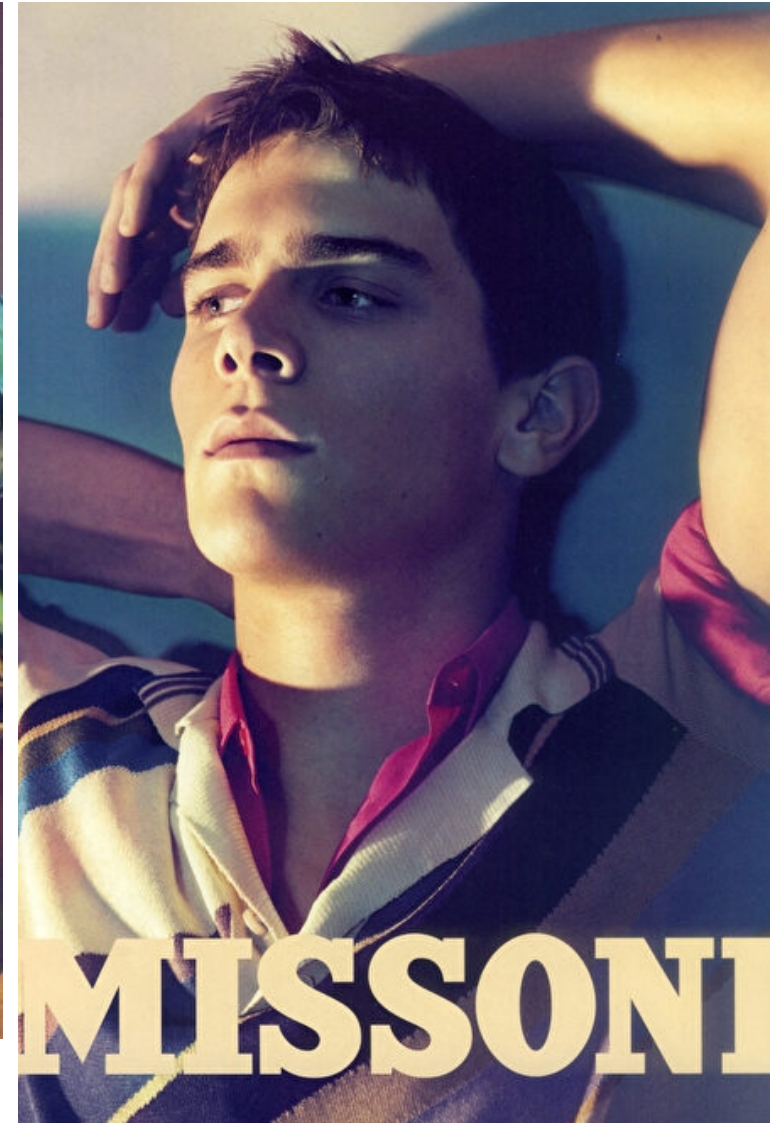

Select

MODEL MANAGEMENT

2nd floor, 77 ST. Martins Lane (entrance on Cranbourn Street) , London, WC2N 4AA, England, United Kingdom
Phone: +44 (0) 20 7299 1322 **Fax:** +44 (0) 20 7299 1386 **Email:** info@selectmodel.com **Website:** https://www.selectmodel.com/

Vincent Lacrocq

Height 185cm / 6' 1.0"

Size EU/US 48 / 18

Chest 92cm / 36"

Waist 73cm / 28.5"

Hips 92cm / 36"

Shoes EU/US/UK 44 / 11 / 9.5

Eyes Green

Hair Brown

Inseam 84cm / 33"

Neck 35cm / 14"

Sleeve 27cm / 10.5"