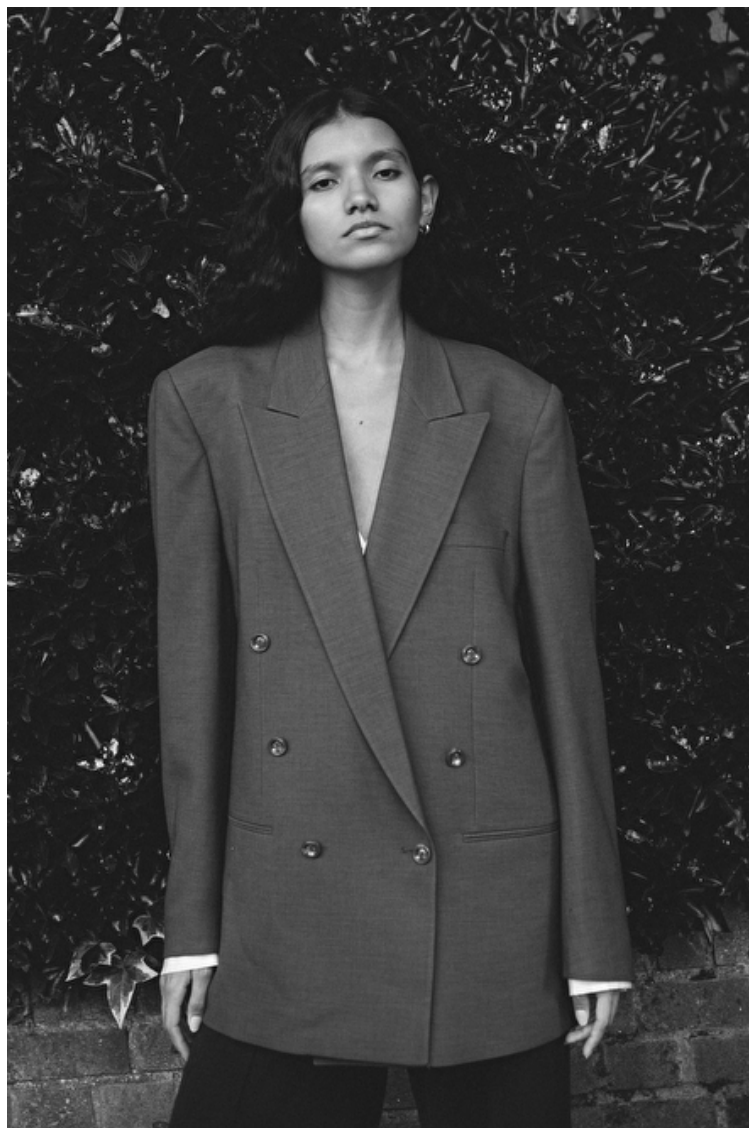

Select

MODEL MANAGEMENT

2nd floor, 77 ST. Martins Lane, London, 00000, England, United Kingdom

Phone: +44 20 7299 1300 Fax: +44 20 7299 1385 Email: info@selectmodel.com Website: <https://www.selectmodel.com/>

VITORIA OLIVEIRA

Height 175cm / 5' 9.0"

Bust 76cm / 30"

Waist 57cm / 22.5"

Hips 89cm / 35"

Shoes EU/US/UK 39 / 8 / 6

Eyes Brown

Hair Dark brown

Cup A