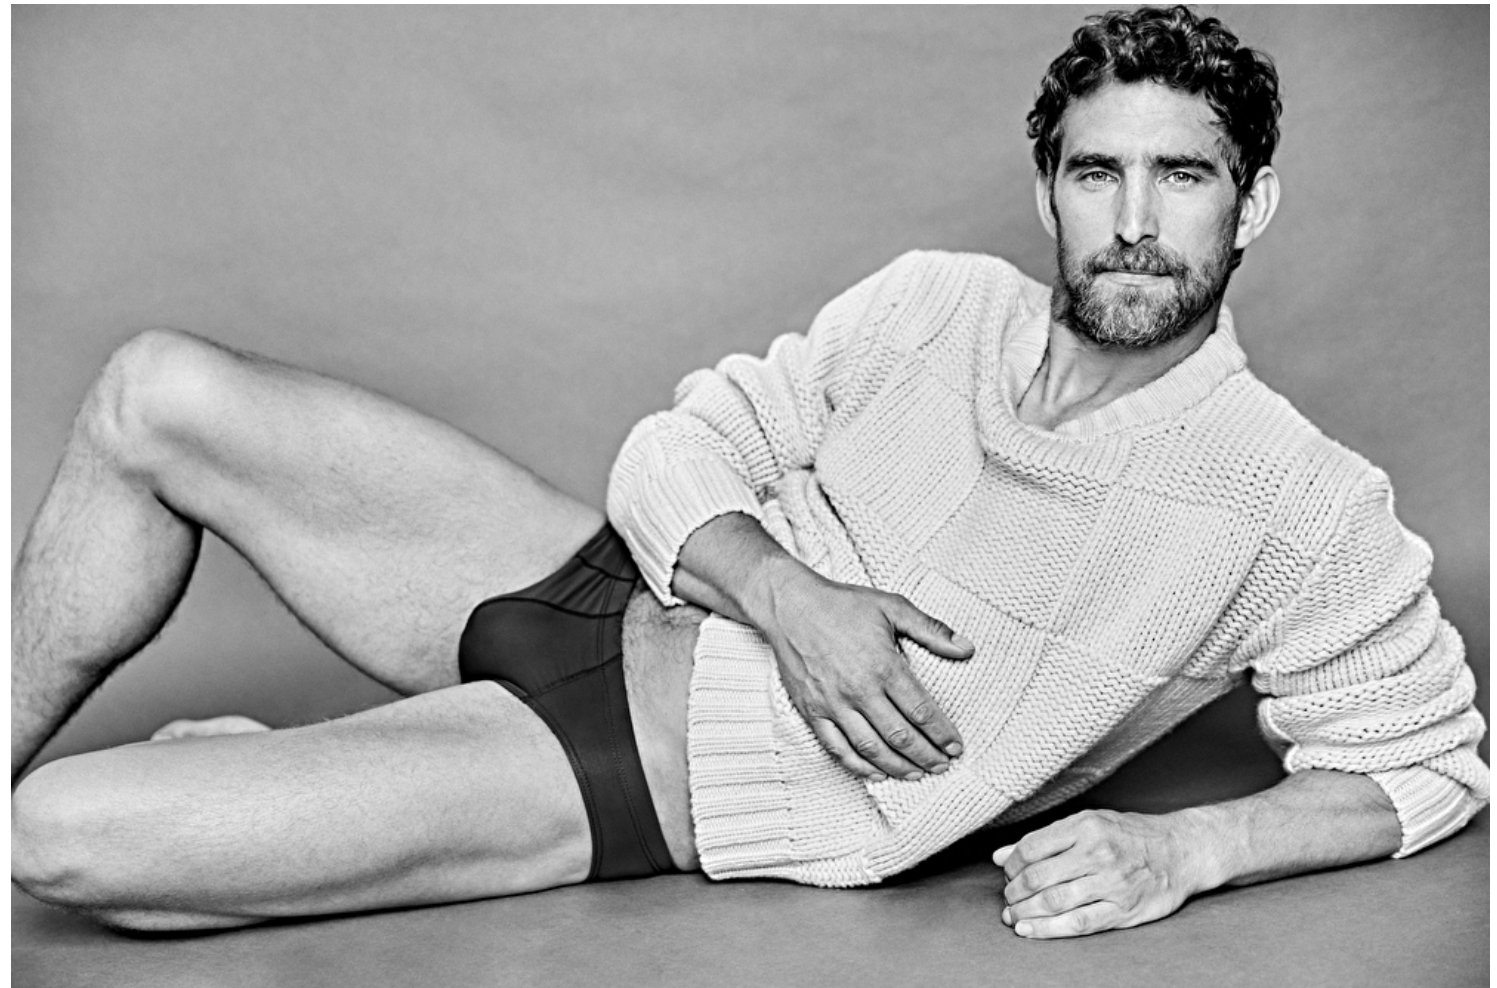

WILL CHALKER

Height 186cm / 6' 1.0"

Chest 107cm / 42"

Hips 99cm / 39"

Waist 84cm / 33"

Shoes EU/US/UK 45 / 12 / 10.5

Inseam 81cm / 32"

Suit size 50cm / 40"

Suit cut Long

Neck 41cm / 16"

Hair Blond

Eyes Green

Sleeve 63cm / 25"