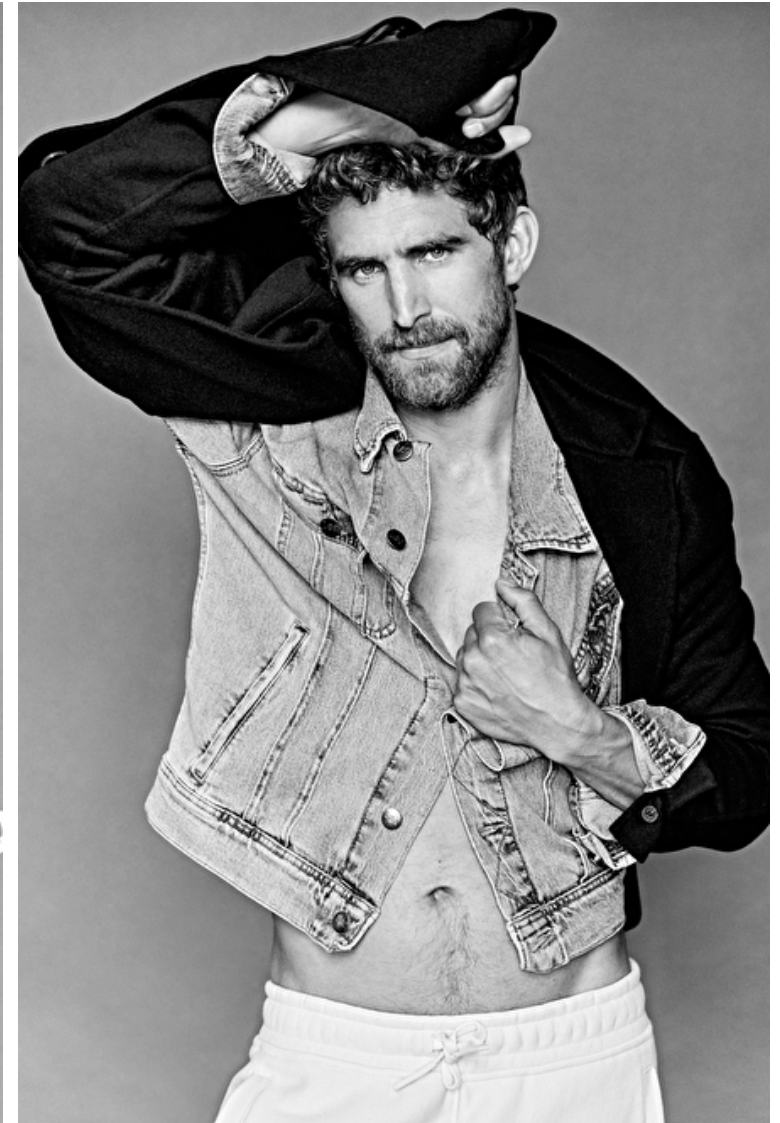

Select

MODEL MANAGEMENT

2nd floor, 77 ST. Martins Lane (entrance on Cranbourn Street) , London, WC2N 4AA, England, United Kingdom
Phone: +44 (0) 20 7299 1322 **Fax:** +44 (0) 20 7299 1386 **Email:** info@selectmodel.com **Website:** https://www.selectmodel.com/

WILL CHALKER

Height 186cm / 6' 1.0"

Chest 107cm / 42"

Hips 99cm / 39"

Waist 84cm / 33"

Shoes EU/US/UK 45 / 12 / 10.5

Inseam 81cm / 32"

Suit size 50cm / 40"

Suit cut Long

Neck 41cm / 16"

Hair Blond

Eyes Green

Sleeve 63cm / 25"