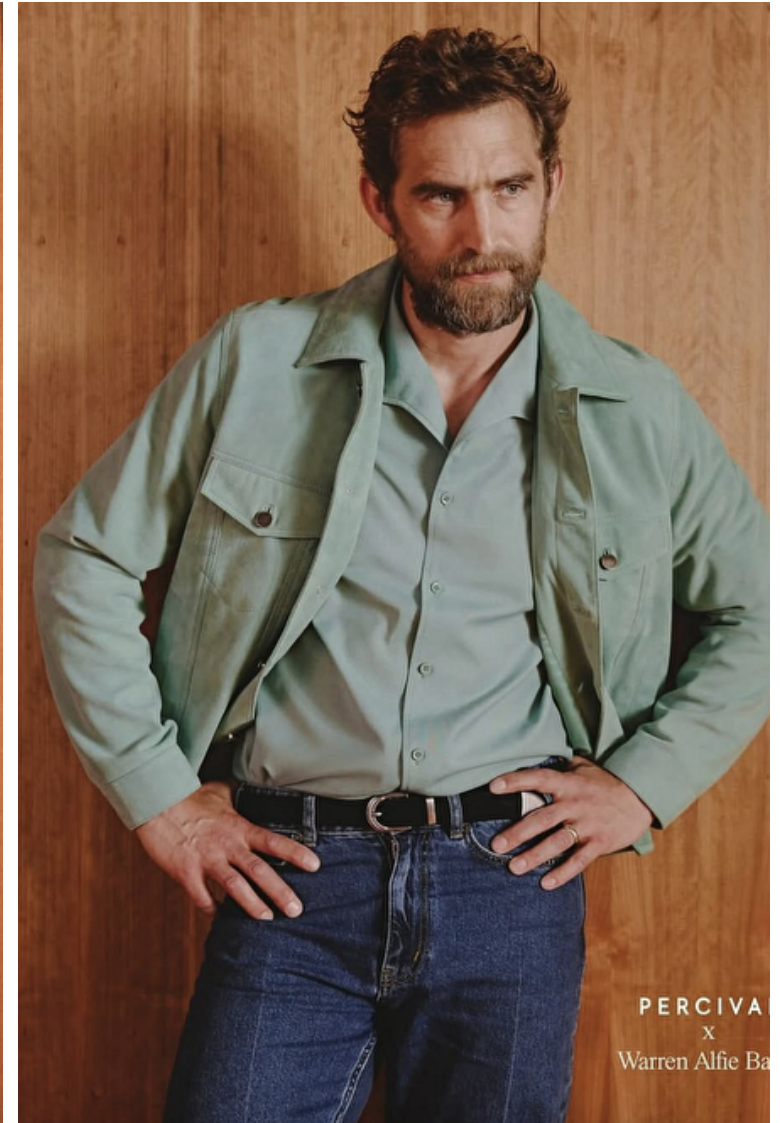

WILL CHALKER

Height 186cm / 6' 1.0"

Chest 107cm / 42"

Hips 99cm / 39"

Waist 84cm / 33"

Shoes EU/US/UK 45 / 12 / 10.5

Inseam 81cm / 32"

Suit size 50cm / 40"

Suit cut Long

Neck 41cm / 16"

Hair Blond

Eyes Green

Sleeve 63cm / 25"