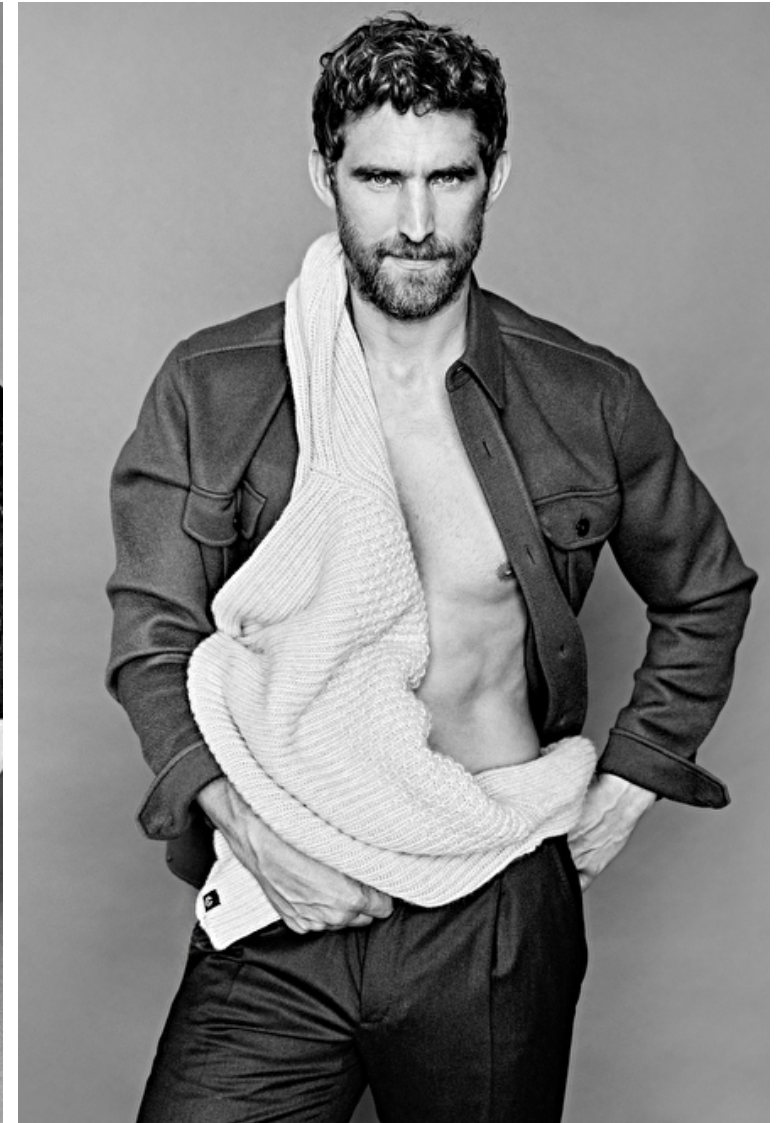

Select

MODEL MANAGEMENT

2nd floor, 77 ST. Martins Lane (entrance on Cranbourn Street) , London, WC2N 4AA, England, United Kingdom
Phone: +44 (0) 20 7299 1322 **Fax:** +44 (0) 20 7299 1386 **Email:** info@selectmodel.com **Website:** https://www.selectmodel.com/

WILL CHALKER

Height 186cm / 6' 1.0"

Chest 107cm / 42"

Hips 99cm / 39"

Waist 84cm / 33"

Shoes EU/US/UK 45 / 12 / 10.5

Inseam 81cm / 32"

Suit size 50cm / 40"

Suit cut Long

Neck 41cm / 16"

Hair Blond

Eyes Green

Sleeve 63cm / 25"