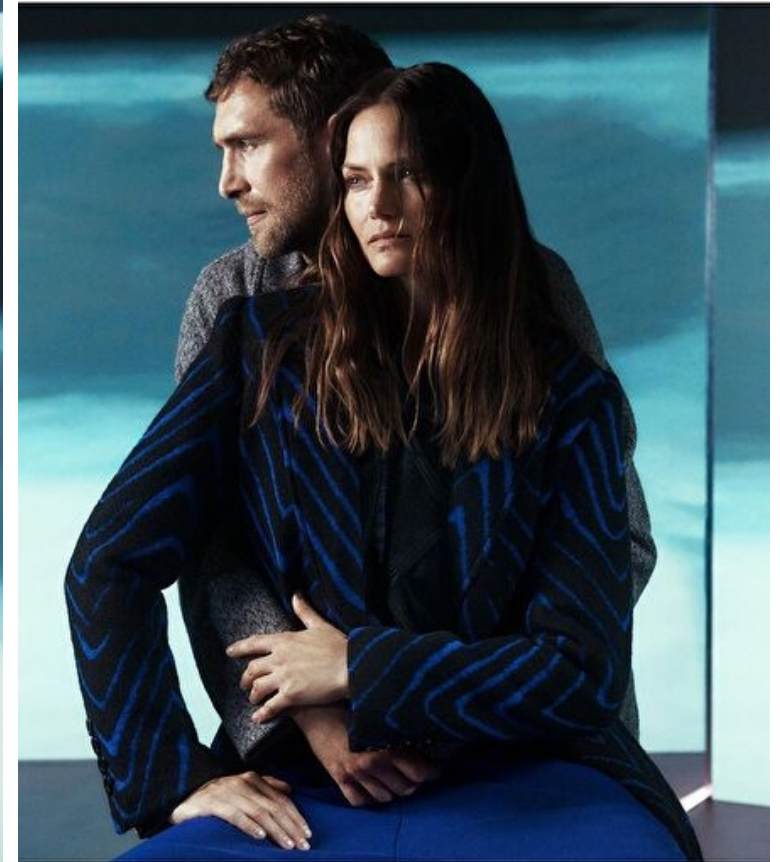

WILL CHALKER

Height 186cm / 6' 1.0"

Chest 107cm / 42"

Hips 99cm / 39"

Waist 84cm / 33"

Shoes EU/US/UK 45 / 12 / 10.5

Inseam 81cm / 32"

Suit size 50cm / 40"

Suit cut Long

Neck 41cm / 16"

Hair Blond

Eyes Green

Sleeve 63cm / 25"

MISSONI MISSONI