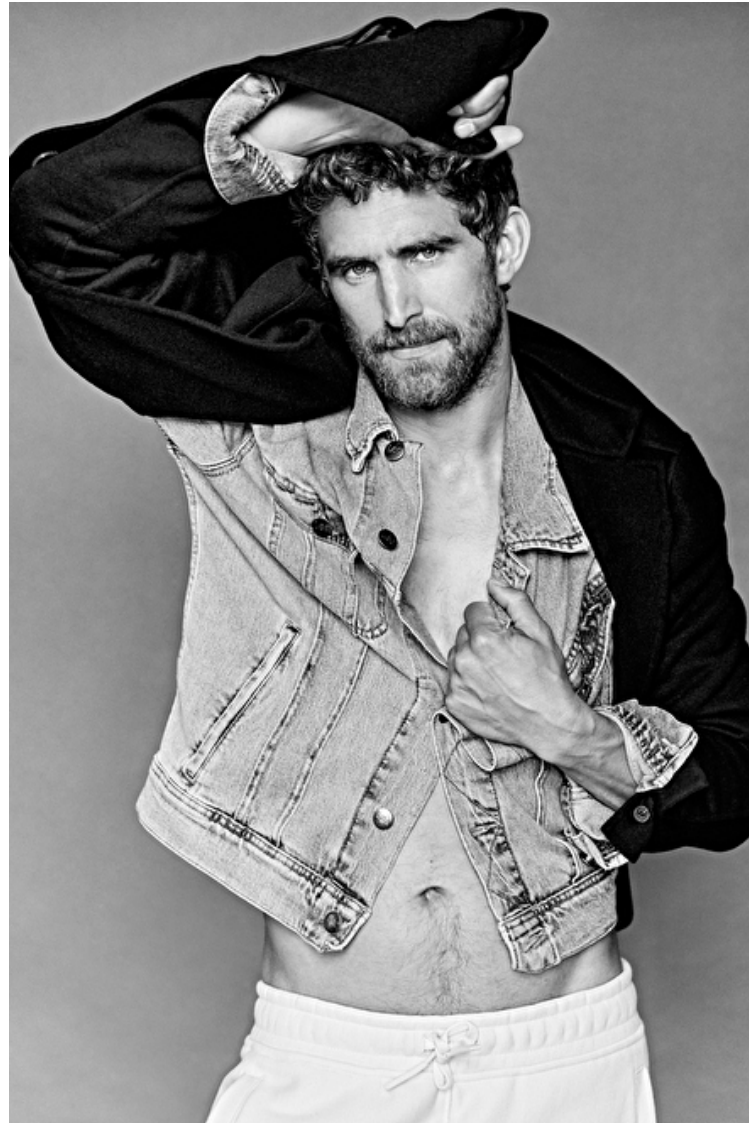

Select

MODEL MANAGEMENT

2nd floor, 77 ST. Martins Lane (entrance on Cranbourn Street) , London, WC2N 4AA, England, United Kingdom
Phone: +44 (0) 20 7299 1322 **Fax:** +44 (0) 20 7299 1386 **Email:** info@selectmodel.com **Website:** https://www.selectmodel.com/

WILL CHALKER

Height 186cm / 6' 1.0"

Chest 107cm / 42"

Hips 99cm / 39"

Waist 84cm / 33"

Shoes EU/US/UK 45 / 12 / 10.5

Inseam 81cm / 32"

Suit size 50cm / 40"

Suit cut Long

Neck 41cm / 16"

Hair Blond

Eyes Green

Sleeve 63cm / 25"