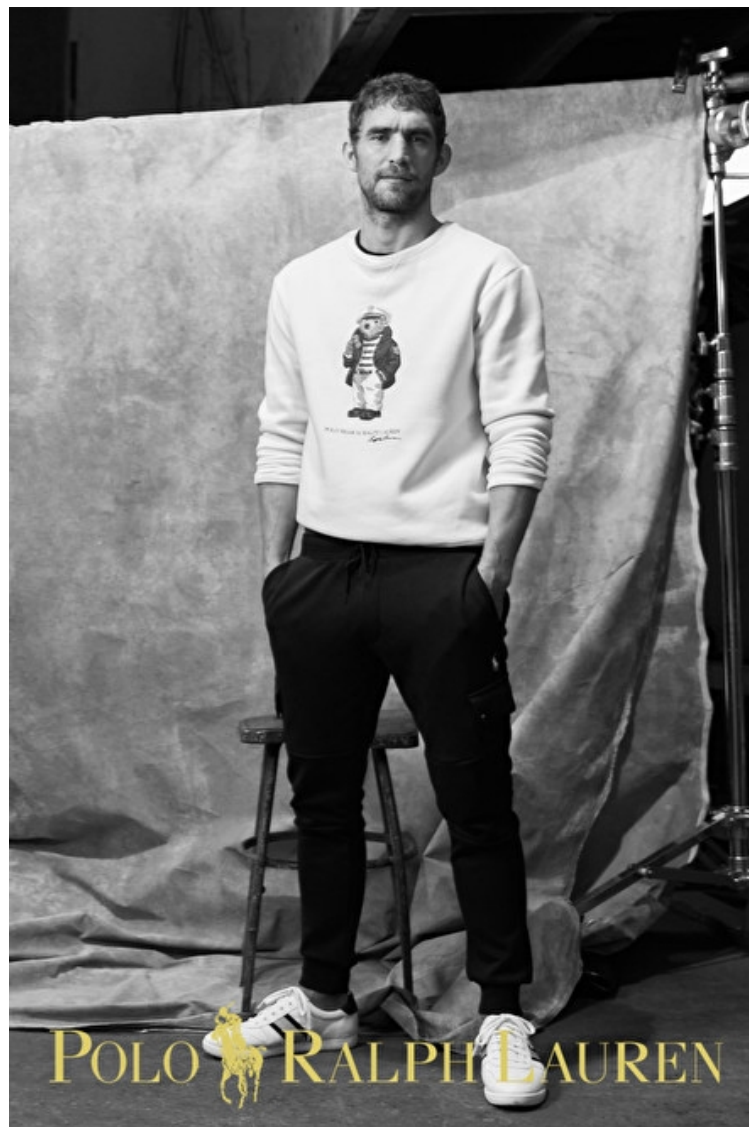

Select

MODEL MANAGEMENT

2nd floor, 77 ST. Martins Lane (entrance on Cranbourn Street) , London, WC2N 4AA, England, United Kingdom
Phone: +44 (0) 20 7299 1322 Fax: +44 (0) 20 7299 1386 Email: info@selectmodel.com Website: https://www.selectmodel.com/

WILL CHALKER

Height 186cm / 6' 1.0"

Chest 107cm / 42"

Hips 99cm / 39"

Waist 84cm / 33"

Shoes EU/US/UK 45 / 12 / 10.5

Inseam 81cm / 32"

Suit size 50cm / 40"

Suit cut Long

Neck 41cm / 16"

Hair Blond

Eyes Green

Sleeve 63cm / 25"