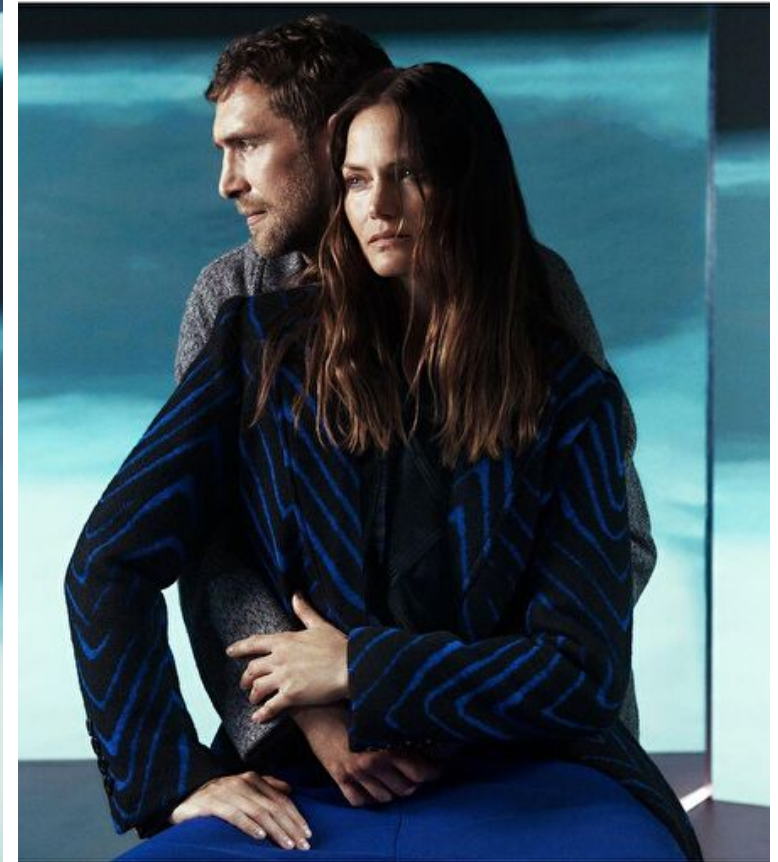

Select

MODEL MANAGEMENT

2nd floor, 77 ST. Martins Lane (entrance on Cranbourn Street) , London, WC2N 4AA, England, United Kingdom
Phone: +44 (0) 20 7299 1322 Fax: +44 (0) 20 7299 1386 Email: info@selectmodel.com Website: https://www.selectmodel.com/

WILL CHALKER

Height 186cm / 6' 1.0"

Chest 107cm / 42"

Hips 99cm / 39"

Waist 84cm / 33"

Shoes EU/US/UK 45 / 12 / 10.5

Inseam 81cm / 32"

Suit size 50cm / 40"

Suit cut Long

Neck 41cm / 16"

Hair Blond

Eyes Green

Sleeve 63cm / 25"

MISSONI MISSONI