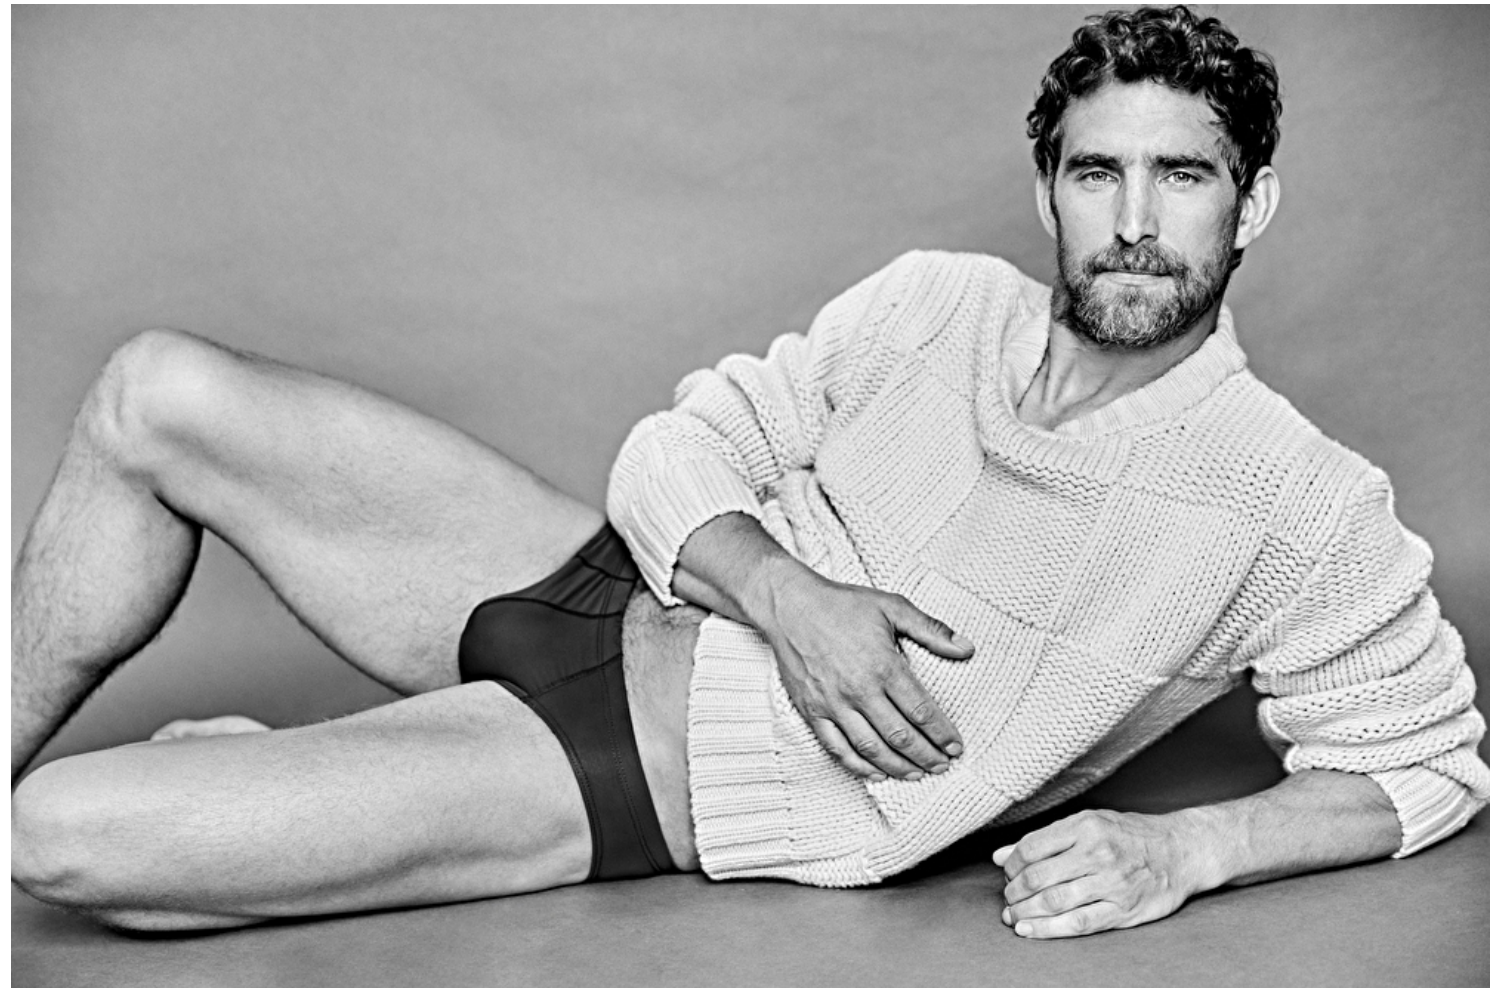

WILL CHALKER

Height 186cm / 6' 1.0"

Chest 107cm / 42"

Hips 99cm / 39"

Waist 84cm / 33"

Shoes EU/US/UK 45 / 12 / 10.5

Inseam 81cm / 32"

Suit size 50cm / 40"

Suit cut Long

Neck 41cm / 16"

Hair Blond

Eyes Green

Sleeve 63cm / 25"