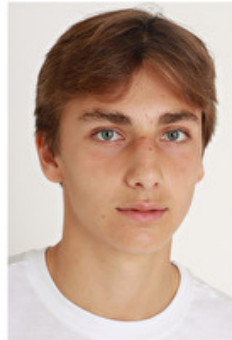

Shoes EU/US/UK 47 / 13.5 / 12

Eyes Green

Hair Brown

Inseam 79cm / 31"

Neck 35cm / 14"

Sleeve 56cm / 22"

Select
MODEL MANAGEMENT

Xavi