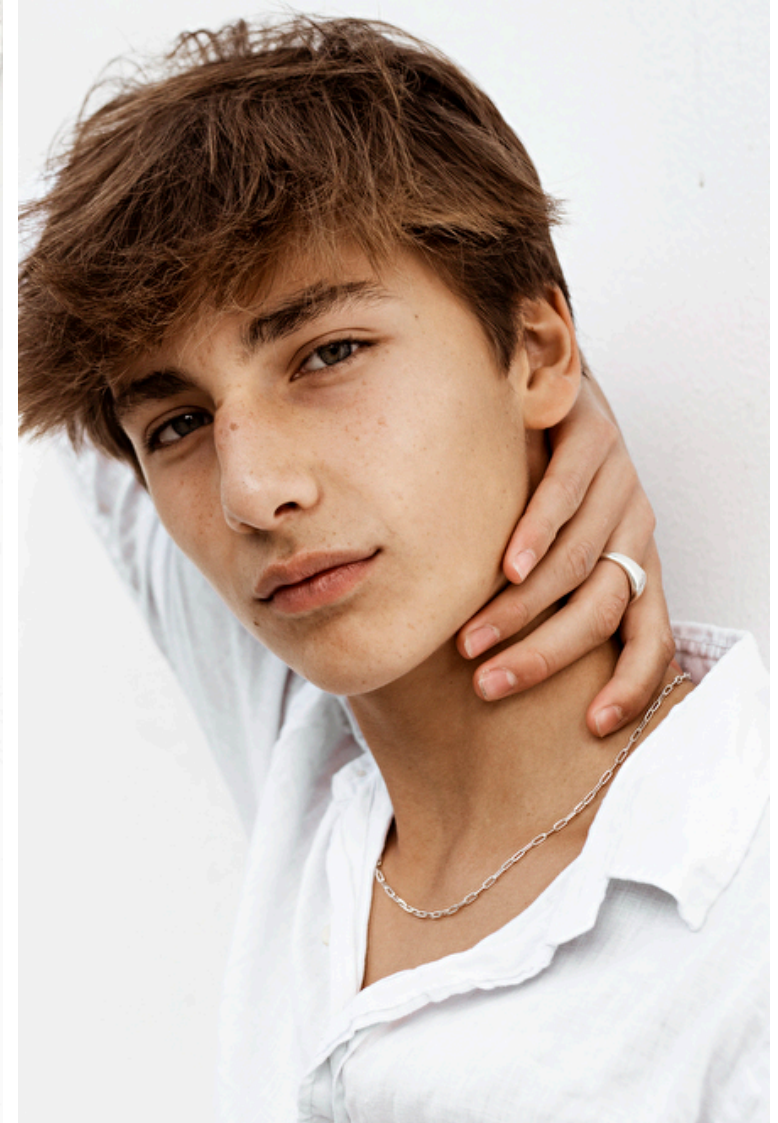

Select

MODEL MANAGEMENT

2nd floor, 77 ST. Martins Lane (entrance on Cranbourn Street) , London, WC2N 4AA, England, United Kingdom
Phone: +44 (0) 20 7299 1322 **Fax:** +44 (0) 20 7299 1386 **Email:** info@selectmodel.com **Website:** https://www.selectmodel.com/

Xavi

Height 183cm / 6' 0.0"

Chest 89cm / 35"

Waist 76cm / 30"

Hips 76cm / 30"

Shoes EU/US/UK 47 / 13.5 / 12

Eyes Green

Hair Brown

Inseam 79cm / 31"

Neck 35cm / 14"

Sleeve 56cm / 22"