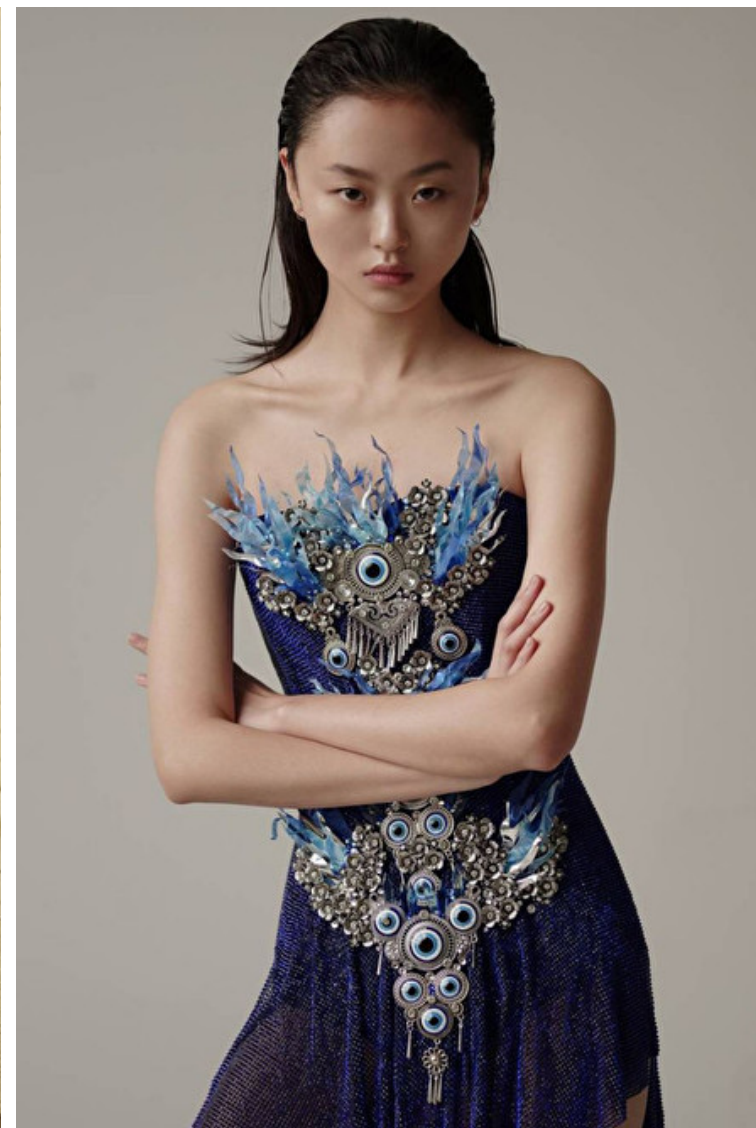

Select

MODEL MANAGEMENT

2nd floor, 77 St. Martins Lane, London, WC2N 4AA, England, United Kingdom

Phone: +44 20 7299 1300 Fax: +44 20 7299 1385 Email: info@selectmodel.com Website: <https://www.selectmodel.com/>

XU JING

Height 178cm / 5' 10.0"

Bust 76cm / 30"

Cup A

Hips 93cm / 36.5"

Waist 61cm / 24"

Shoes EU/US/UK 38 / 7.5 / 5

Hair Black

Eyes Brown