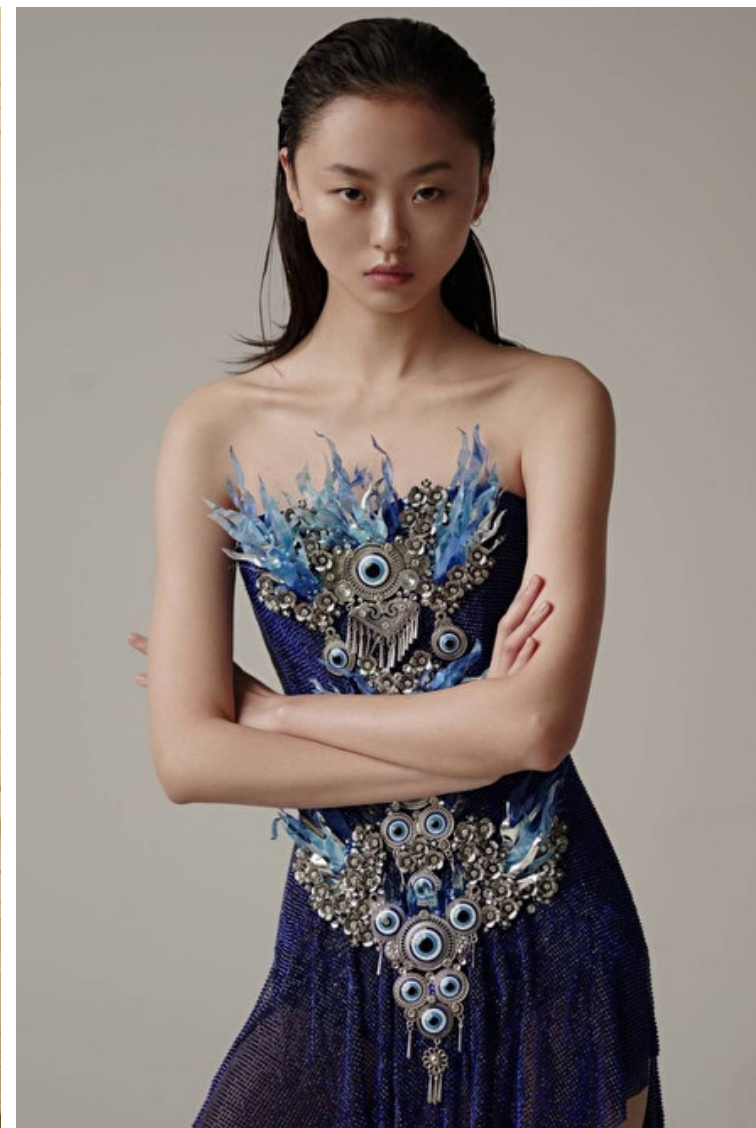

Select

MODEL MANAGEMENT

2nd floor, 77 ST. Martins Lane, London, 00000, England, United Kingdom

Phone: +44 20 7299 1300 Fax: +44 20 7299 1385 Email: info@selectmodel.com Website: <https://www.selectmodel.com/>

XU JING

Height 178cm / 5' 10.0"

Bust 76cm / 30"

Cup A

Hips 93cm / 36.5"

Waist 61cm / 24"

Shoes EU/US/UK 38 / 7.5 / 5

Hair Black

Eyes Brown