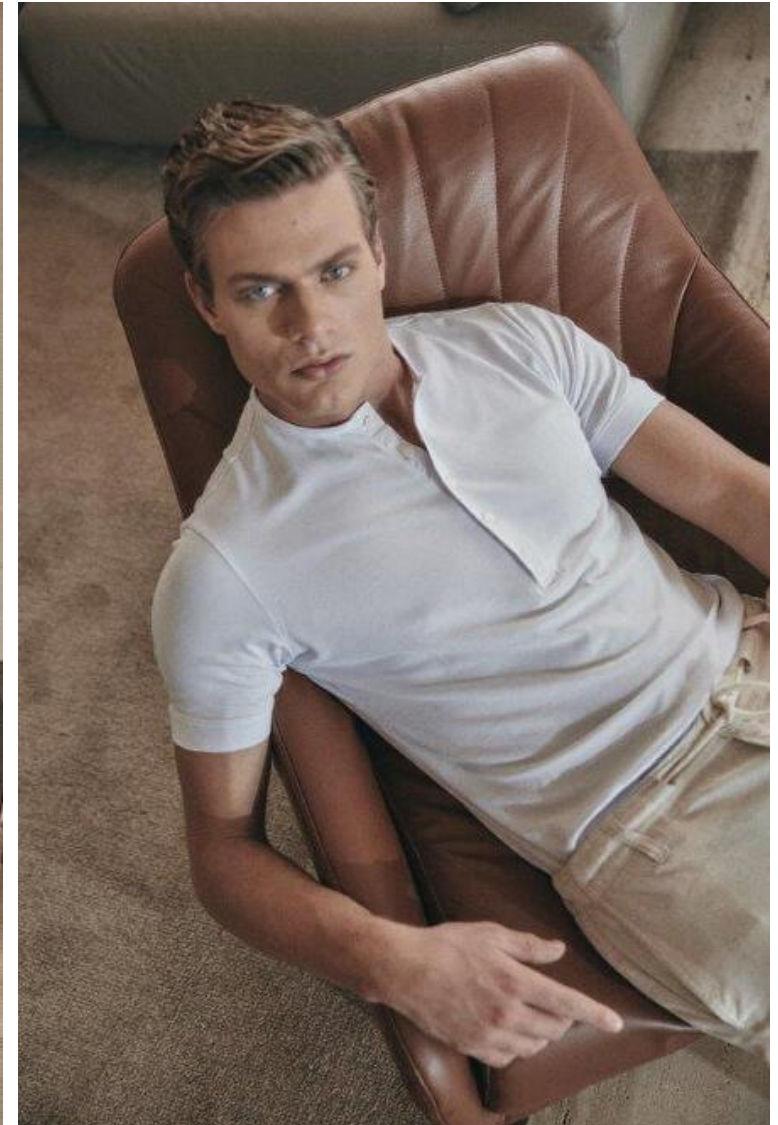

Hips 99cm / 39"

Shoes EU/US/UK 45 / 12 / 10.5

Eyes Blue

Hair Blond

Inseam 77cm / 30.5"

Neck 42cm / 16.5"

Sleeve 65cm / 25.5"

Location United States