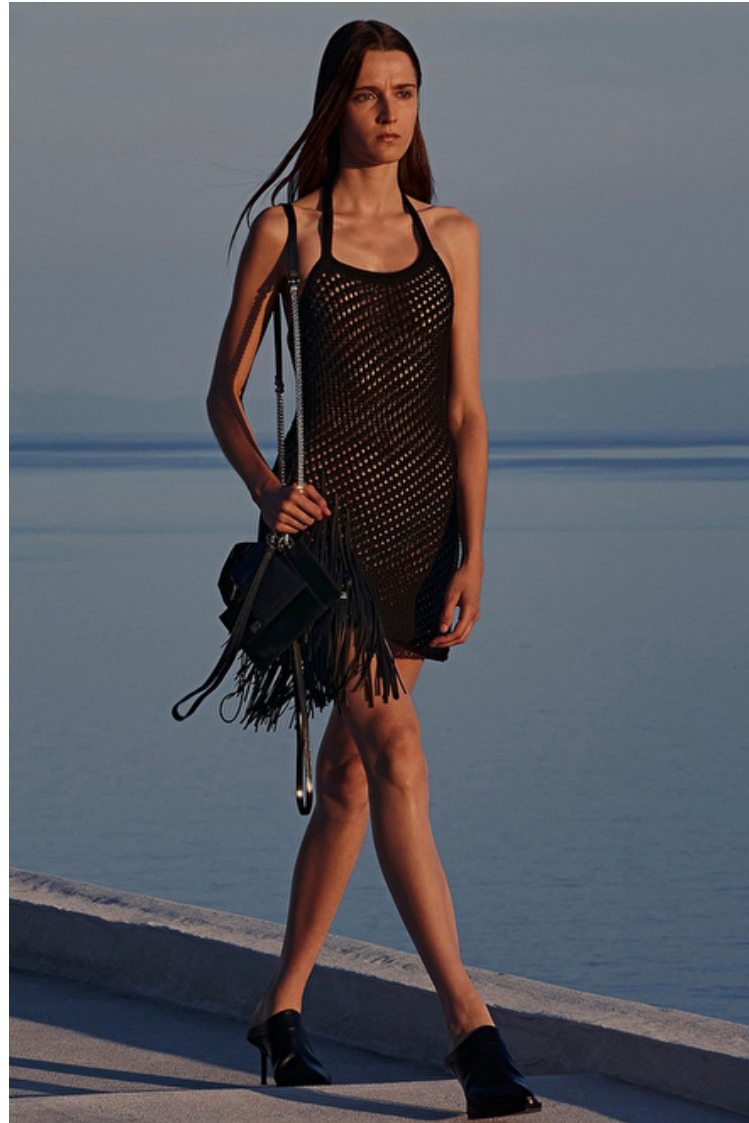

Select

MODEL MANAGEMENT

2nd floor, 77 ST. Martins Lane, London, WC2N 4AA, England, United Kingdom

Phone: +44 20 7299 1300 Fax: +44 20 7299 1385 Email: info@selectmodel.com Website: <https://www.selectmodel.com/>

YANA

Height 179cm / 5' 10.5"

Size EU/US 36 / 6

Bust 74cm / 29"

Waist 57cm / 22.5"

Hips 87cm / 34.5"

Shoes EU/US/UK 40 / 9 / 7

Eyes Green

Hair Brown