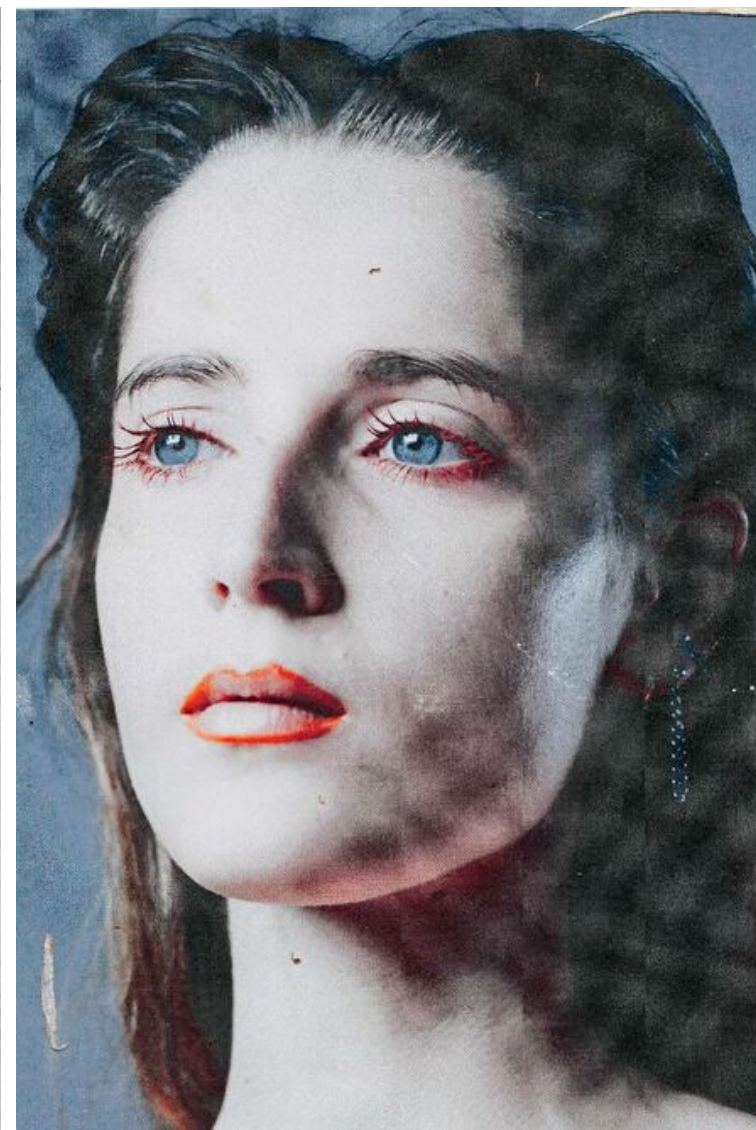

Select

MODEL MANAGEMENT

2nd floor, 77 ST. Martins Lane, London, 00000, England, United Kingdom

Phone: +44 20 7299 1300 Fax: +44 20 7299 1385 Email: info@selectmodel.com Website: <https://www.selectmodel.com/>

YANA

Height 179cm / 5' 10.5"

Size EU/US 36 / 6

Bust 74cm / 29"

Waist 57cm / 22.5"

Hips 87cm / 34.5"

Shoes EU/US/UK 40 / 9 / 7

Eyes Green

Hair Brown