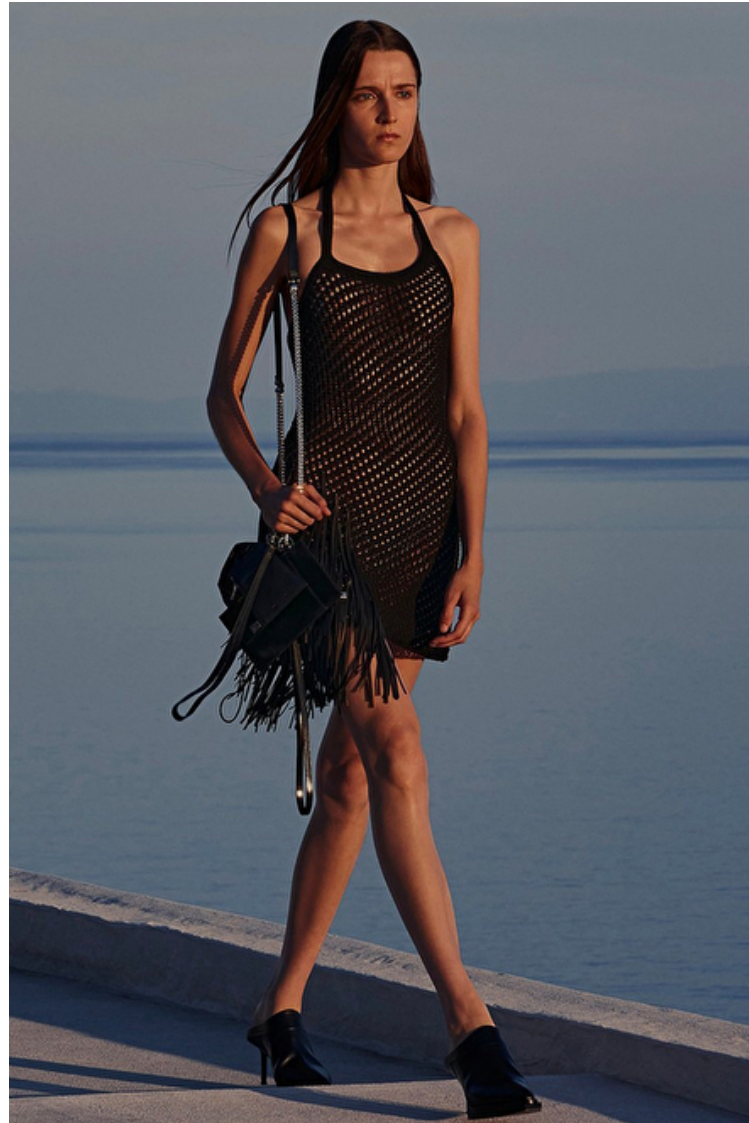

Select

MODEL MANAGEMENT

2nd floor, 77 ST. Martins Lane, London, 00000, England, United Kingdom

Phone: +44 20 7299 1300 Fax: +44 20 7299 1385 Email: info@selectmodel.com Website: <https://www.selectmodel.com/>

YANA

Height 179cm / 5' 10.5"

Size EU/US 36 / 6

Bust 74cm / 29"

Waist 57cm / 22.5"

Hips 87cm / 34.5"

Shoes EU/US/UK 40 / 9 / 7

Eyes Green

Hair Brown