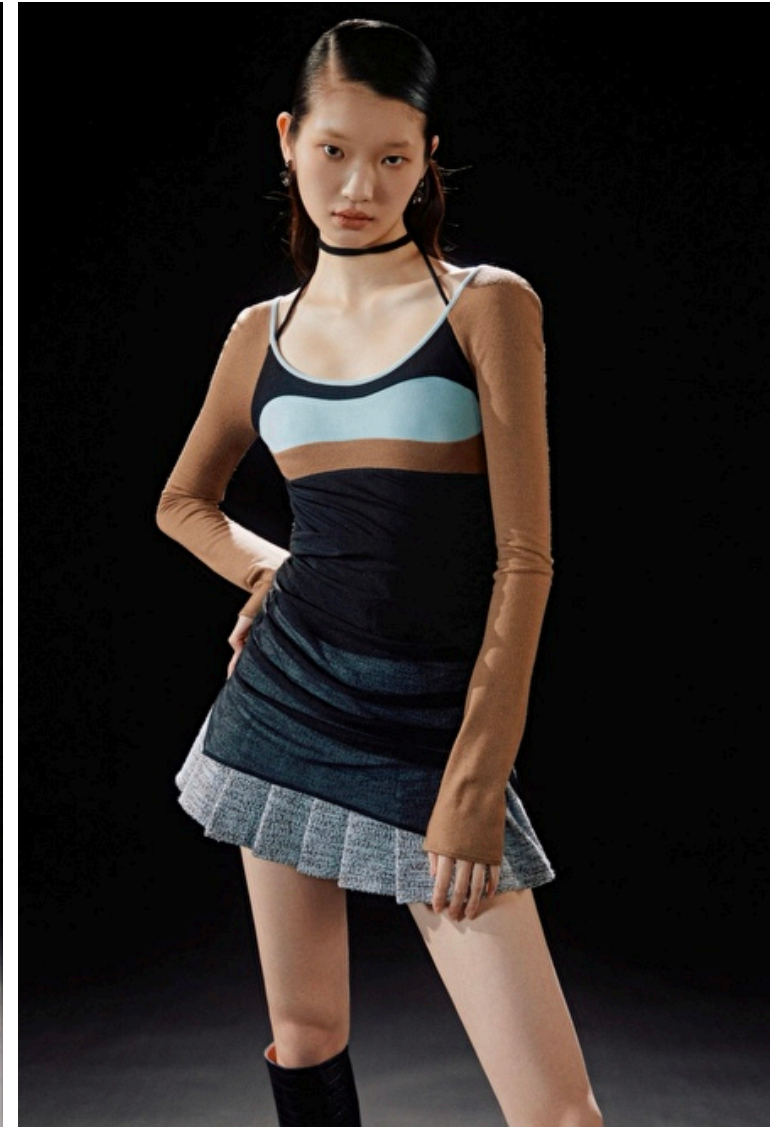

YAN WEN JING

Height 177cm / 5' 9.5"

Bust 71cm / 28"

Waist 59cm / 23"

Hips 86cm / 34"

Shoes EU/US/UK 38 / 7.5 / 5

Eyes Black

Hair Black