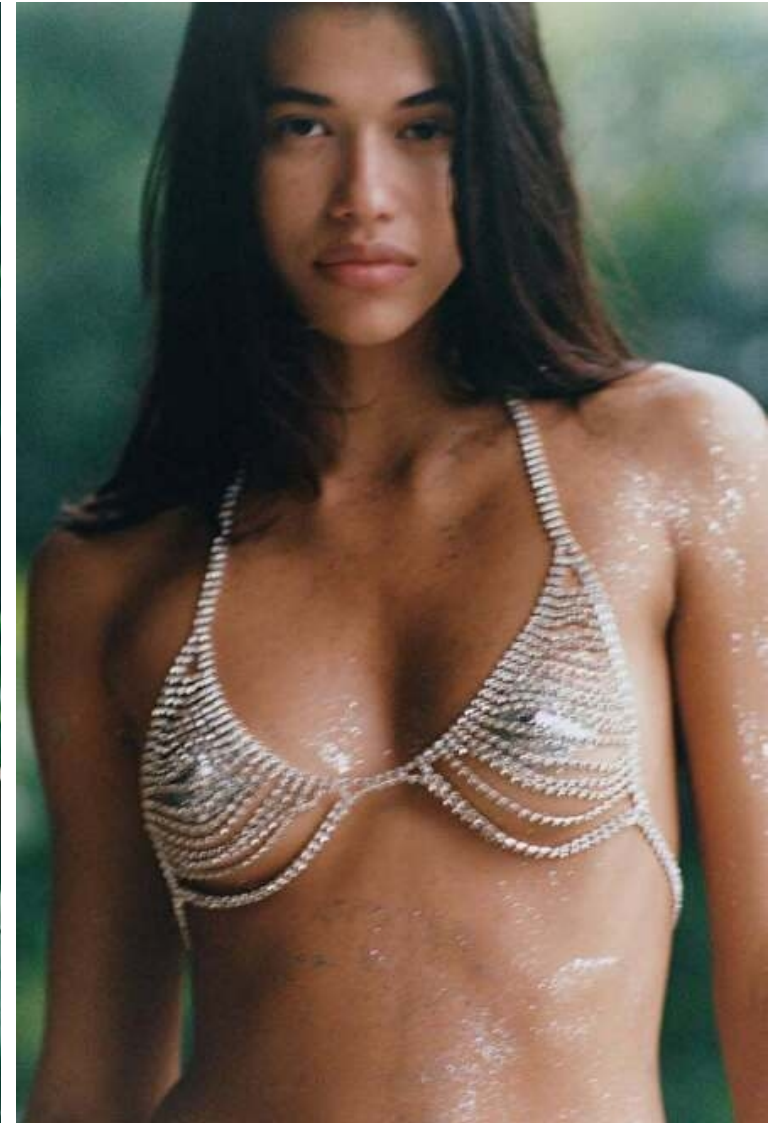

Select

MODEL MANAGEMENT

2nd floor, 77 ST. Martins Lane, London, 00000, England, United Kingdom
Phone: +44 20 7299 1300 Fax: +44 20 7299 1385 Email: info@selectmodel.com Website: <https://www.selectmodel.com/>

YASMIN CANARIO

Height 179cm / 5' 10.5"

Bust 78cm / 30.5"

Waist 66cm / 26"

Hips 101cm / 40"

Shoes EU/US/UK 40 / 9 / 7

Eyes Dark brown

Hair Dark brown

Cup B