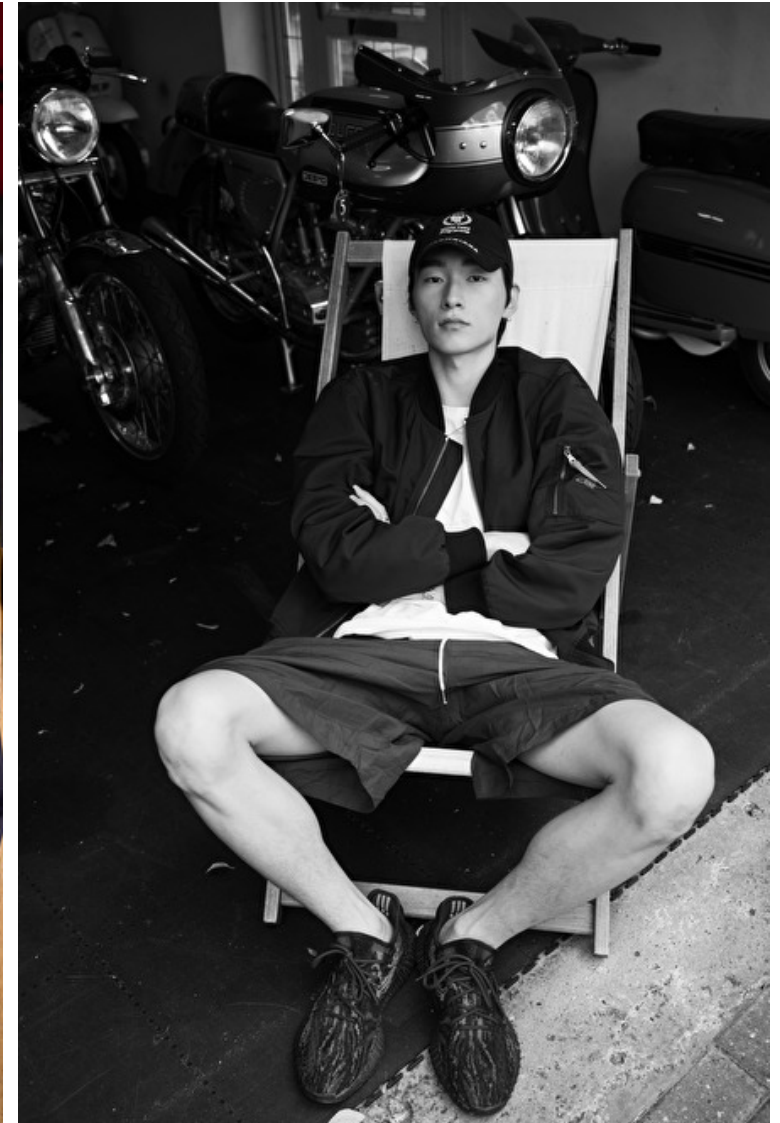

Select

MODEL MANAGEMENT

2nd floor, 77 ST. Martins Lane (entrance on Cranbourn Street) , London, WC2N 4AA, England, United Kingdom
Phone: +44 (0) 20 7299 1322 **Fax:** +44 (0) 20 7299 1386 **Email:** info@selectmodel.com **Website:** https://www.selectmodel.com/

YECHAN YOO

Height 187cm / 6' 1.5"

Chest 89cm / 35"

Waist 72cm / 28.5"

Hips 88cm / 34.5"

Shoes EU/US/UK 44 / 11 / 9.5

Eyes Black

Hair Black

Suit size 46cm / 36"