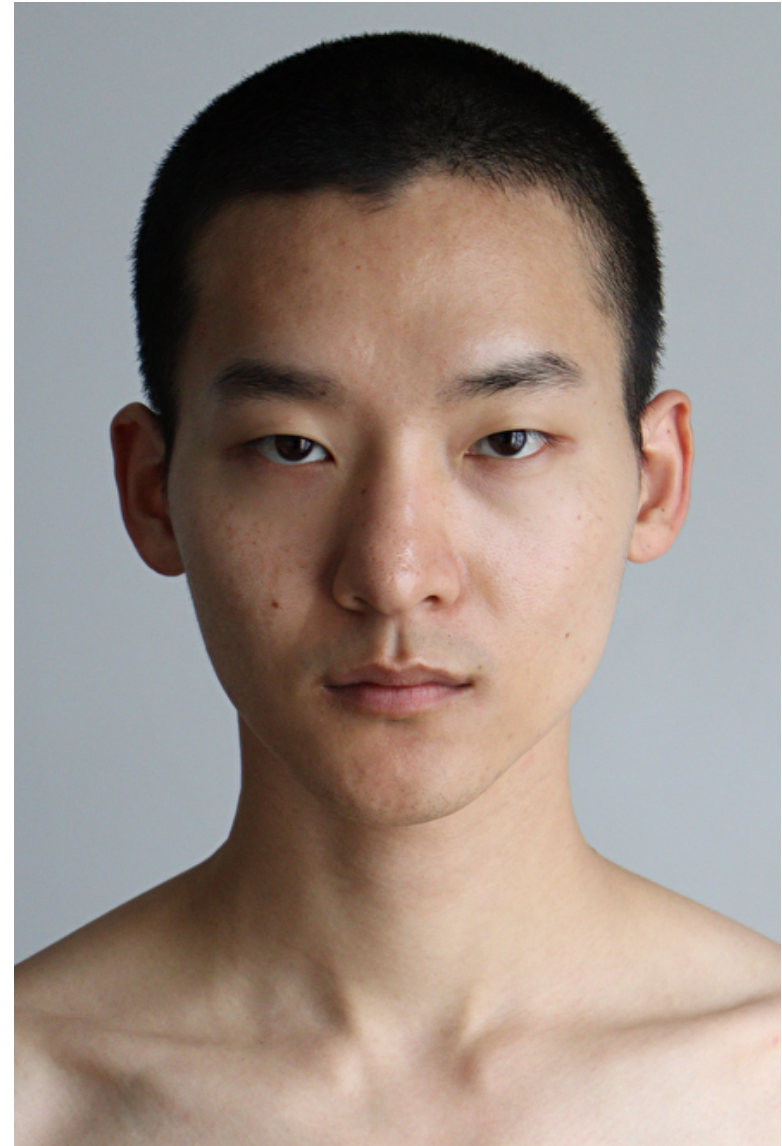

## YEOP KIM

Height 188cm / 6' 2.0"

Chest 84cm / 33"

Waist 68cm / 27"

Hips 90cm / 35.5"

Shoes EU/US/UK 41.5 / 9 / 7.5

Eyes Brown

Hair Black