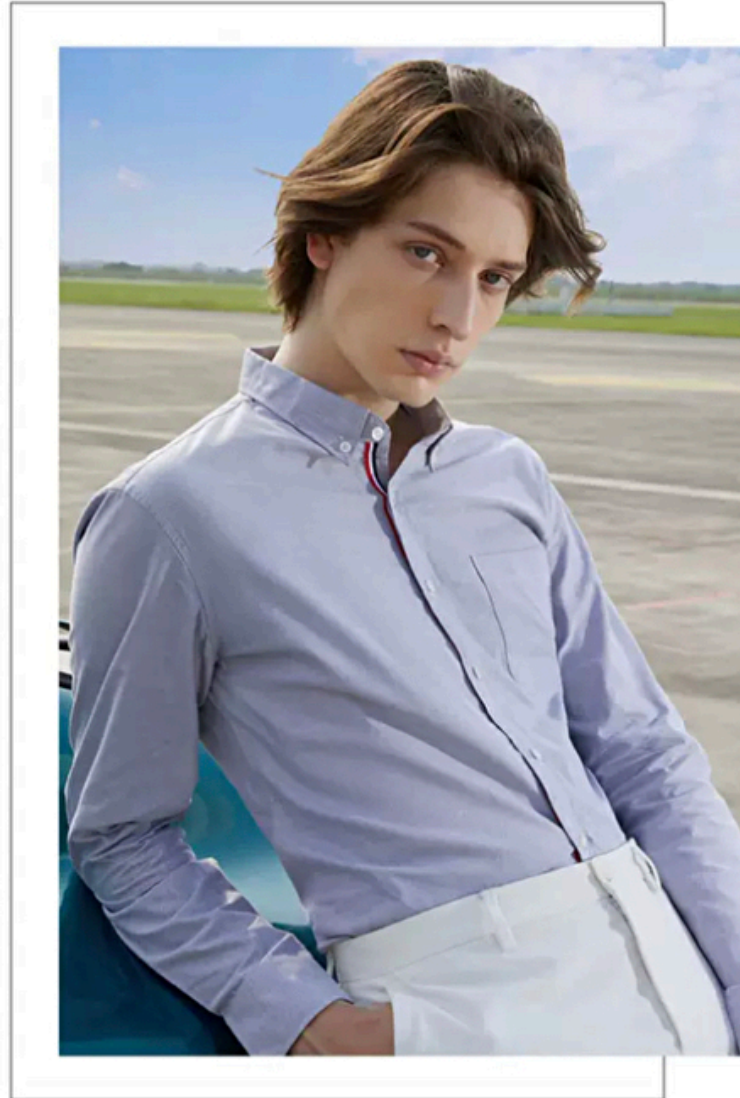

Ygor Wille

Height 185cm / 6' 1.0"

Chest 91cm / 36"

Waist 75cm / 29.5"

Hips 94cm / 37"

Shoes EU/US/UK 43 / 10.5 / 9

Eyes Green

Hair Brown

Inseam 78cm / 30.5"

Neck 36cm / 14"

Sleeve 66cm / 26"