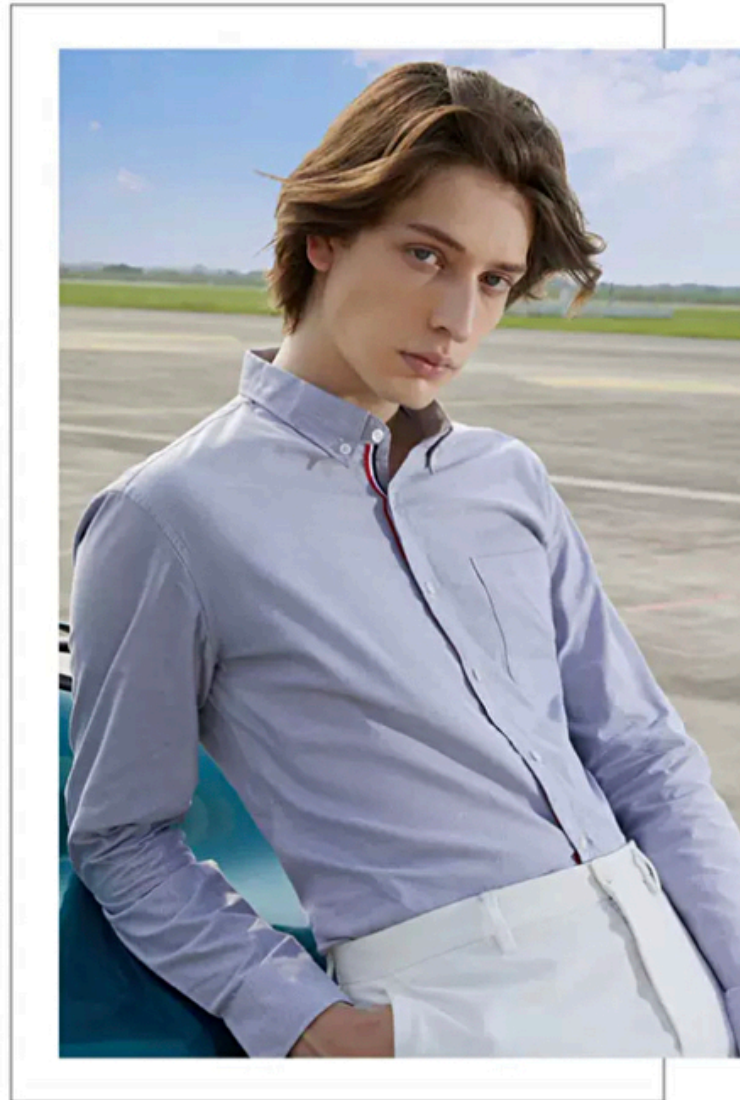

Ygor Wille

Height 185cm / 6' 1.0"

Chest 91cm / 36"

Waist 75cm / 29.5"

Hips 94cm / 37"

Shoes EU/US/UK 43 / 10.5 / 9

Eyes Green

Hair Brown

Inseam 78cm / 30.5"

Neck 36cm / 14"

Sleeve 66cm / 26"