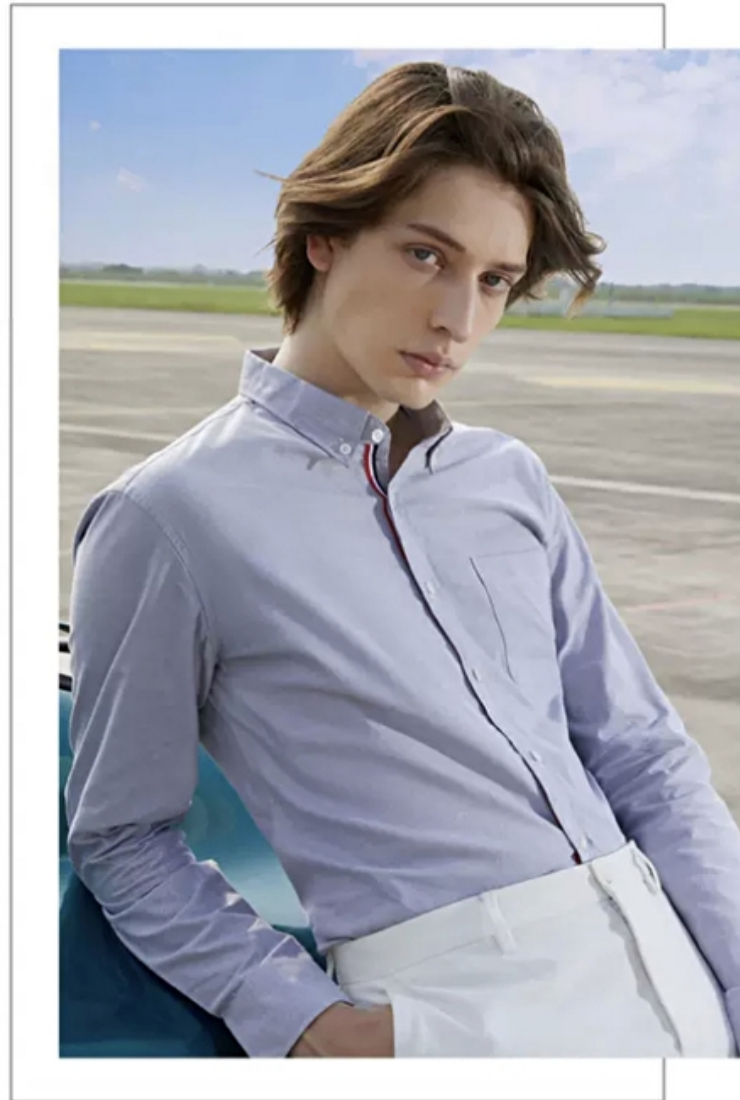

Inseam 78cm / 30.5"

Neck 36cm / 14"

Sleeve 66cm / 26"