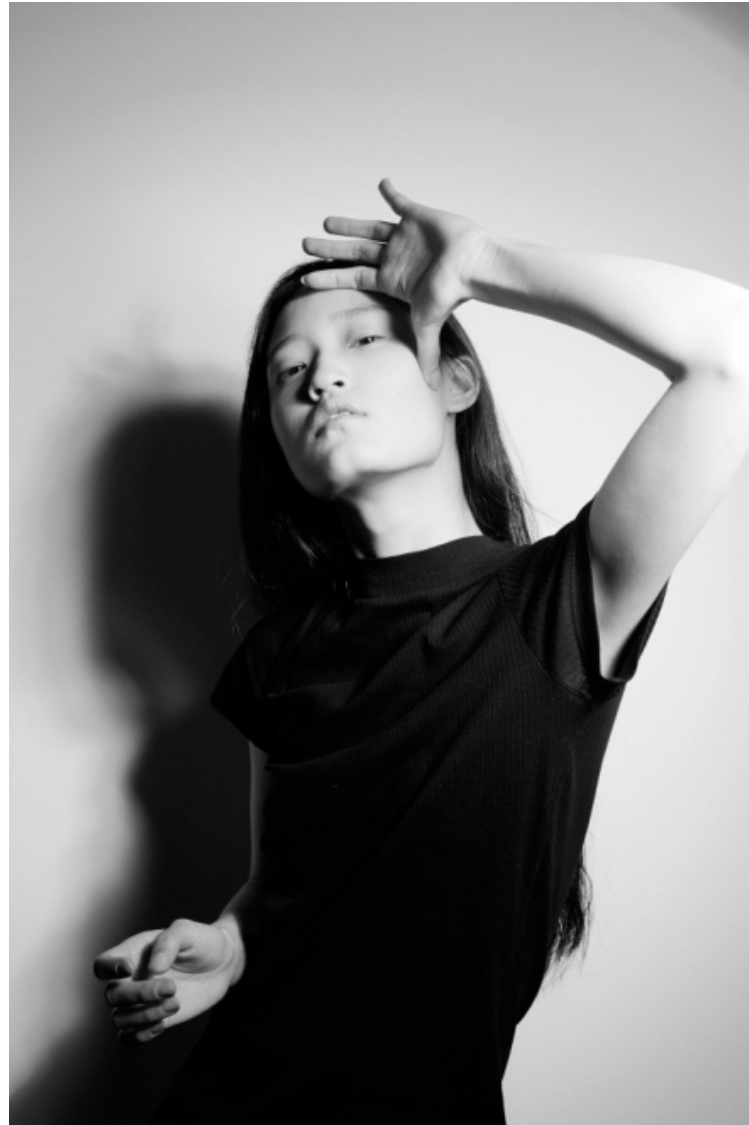

YIROU ZHOU

Height 178cm / 5' 10.0"

Bust 80cm / 31.5"

Hips 88cm / 34.5"

Waist 57cm / 22.5"

Shoes EU/US/UK 39 / 8 / 6

Hair Black

Eyes Black