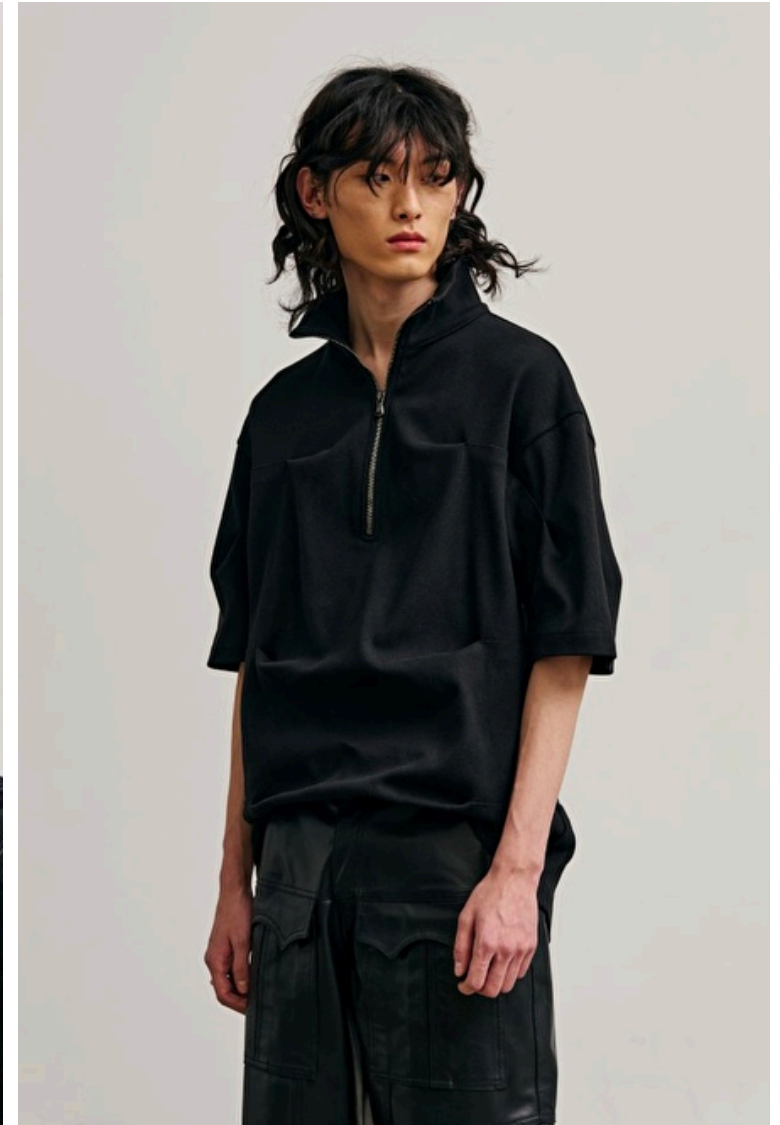

## Sechan Yoon

Height 187cm / 6' 1.5"

Chest 79cm / 31"

Waist 66cm / 26"

Shoes EU/US/UK 44.5 / 11.5 /  
10

Eyes Dark brown

Hair Dark brown

Neck 34cm / 13.5"