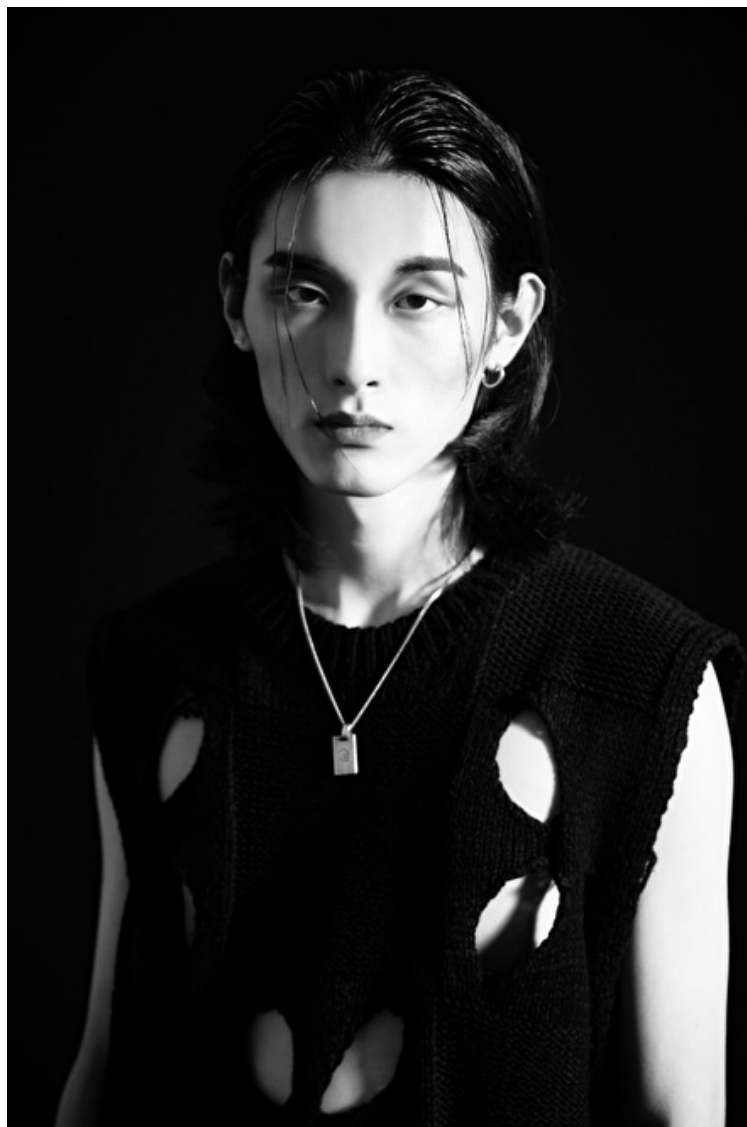

## Sechan Yoon

Height 187cm / 6' 1.5"

Chest 79cm / 31"

Waist 66cm / 26"

Shoes EU/US/UK 44.5 / 11.5 /  
10

Eyes Dark brown

Hair Dark brown

Neck 34cm / 13.5"