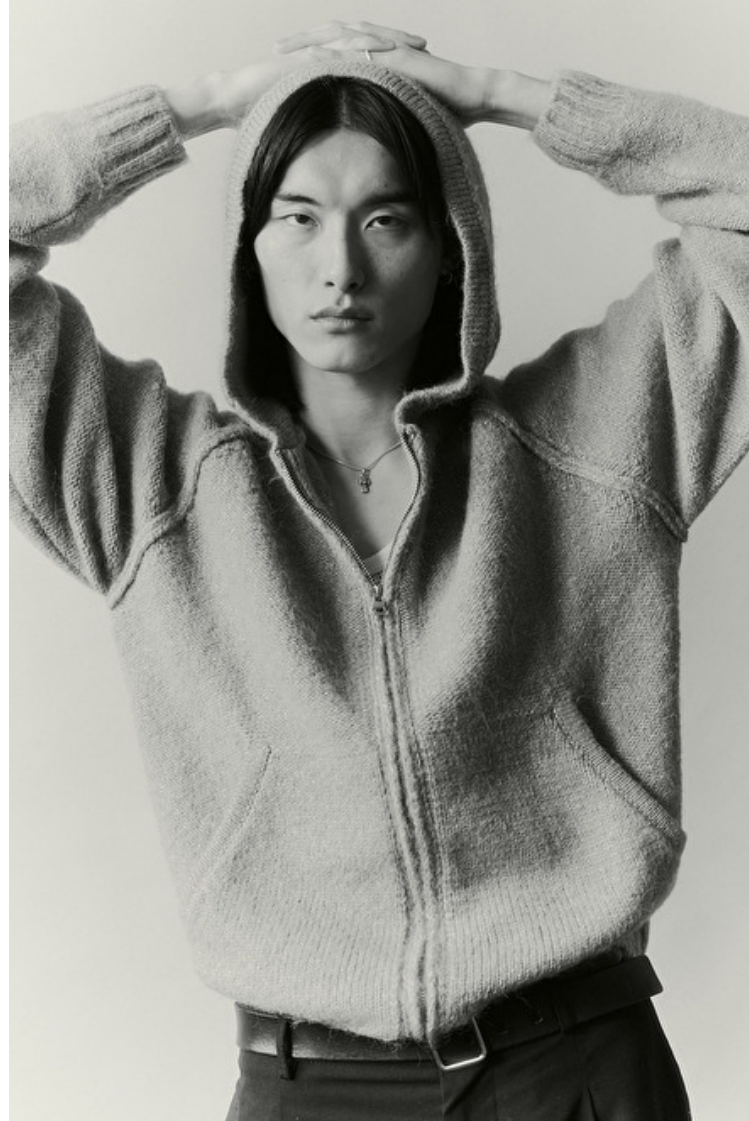

Sechan Yoon

Height 187cm / 6' 1.5"

Chest 79cm / 31"

Waist 66cm / 26"

Shoes EU/US/UK 44.5 / 11.5 /
10

Eyes Dark brown

Hair Dark brown

Neck 34cm / 13.5"