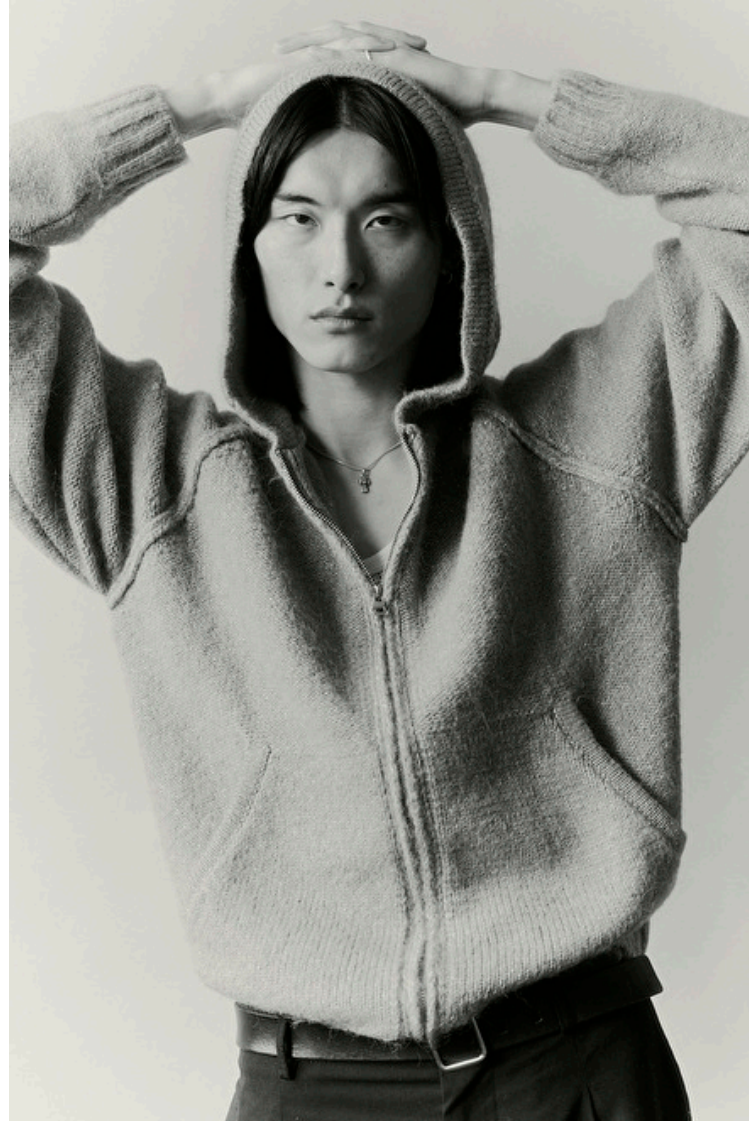

## Sechan Yoon

Height 187cm / 6' 1.5"

Chest 79cm / 31"

Waist 66cm / 26"

Shoes EU/US/UK 44.5 / 11.5 /  
10

Eyes Dark brown

Hair Dark brown

Neck 34cm / 13.5"