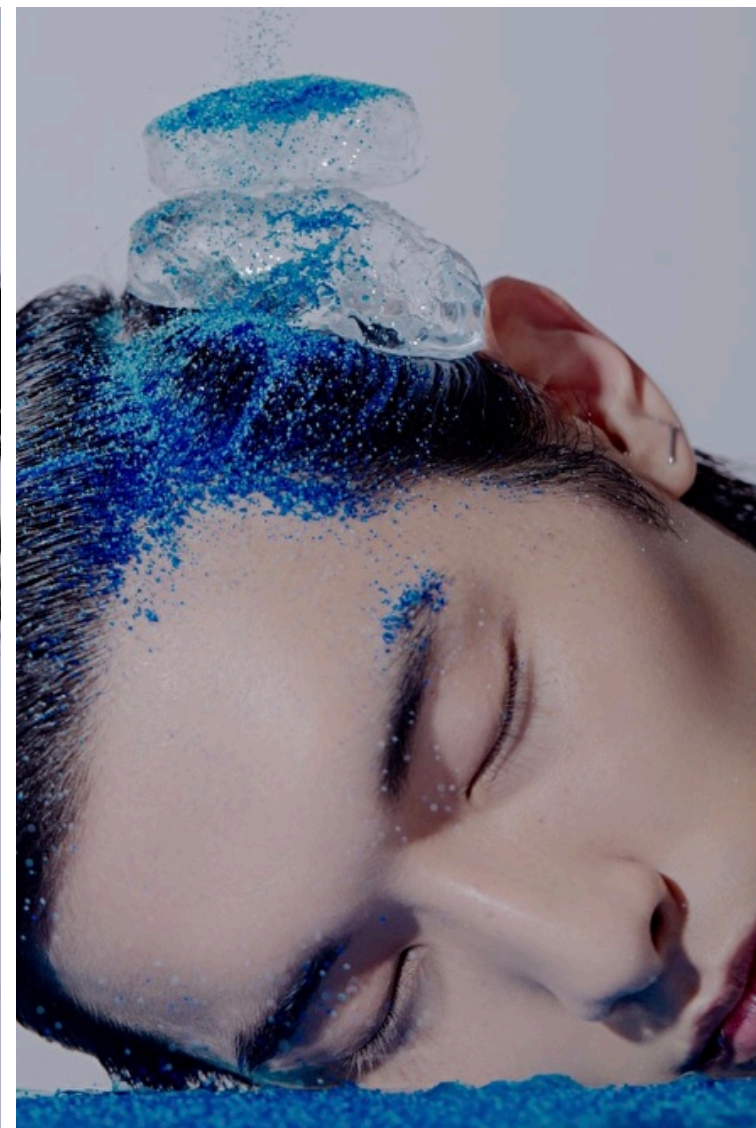

## Sechan Yoon

Height 187cm / 6' 1.5"

Chest 79cm / 31"

Waist 66cm / 26"

Shoes EU/US/UK 44.5 / 11.5 /  
10

Eyes Dark brown

Hair Dark brown

Neck 34cm / 13.5"