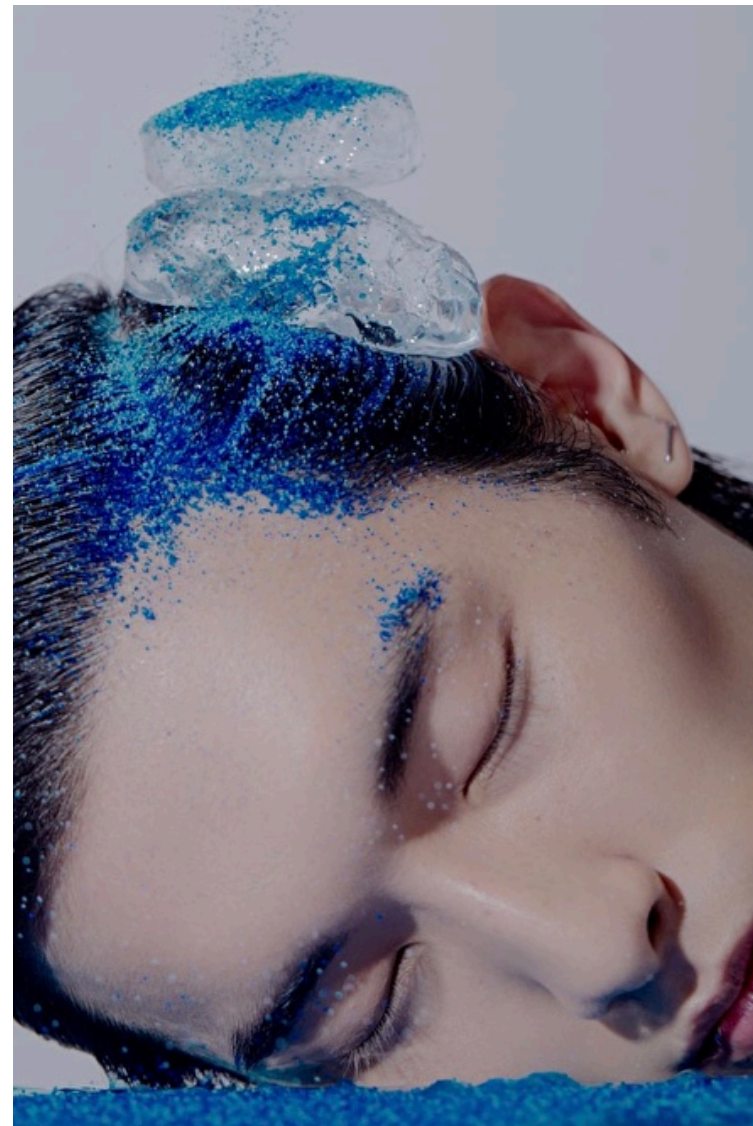

## Sechan Yoon

Height 187cm / 6' 1.5"

Chest 79cm / 31"

Waist 66cm / 26"

Shoes EU/US/UK 44.5 / 11.5 /  
10

Eyes Dark brown

Hair Dark brown

Neck 34cm / 13.5"