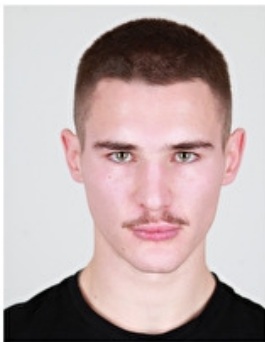

Zack

Height 183cm / 6' 0.0"

Size EU/US 45

Chest 102cm / 40"

Waist 81cm / 32"

Hips 89cm / 35"

Shoes EU/US/UK 44.5 / 11.5 /
10

Eyes Blue green

Hair Dark brown

Inseam 74cm / 29"

Neck 38cm / 15"

Sleeve 63cm / 25"

Select
MODEL MANAGEMENT

ZACK

Height 6'0/183 Waist 32/81 Hair Dark Brown Inside Leg 29/74
Chest 40/102 Collar 15/38 Eyes Blue Green Shoe 10/44.5