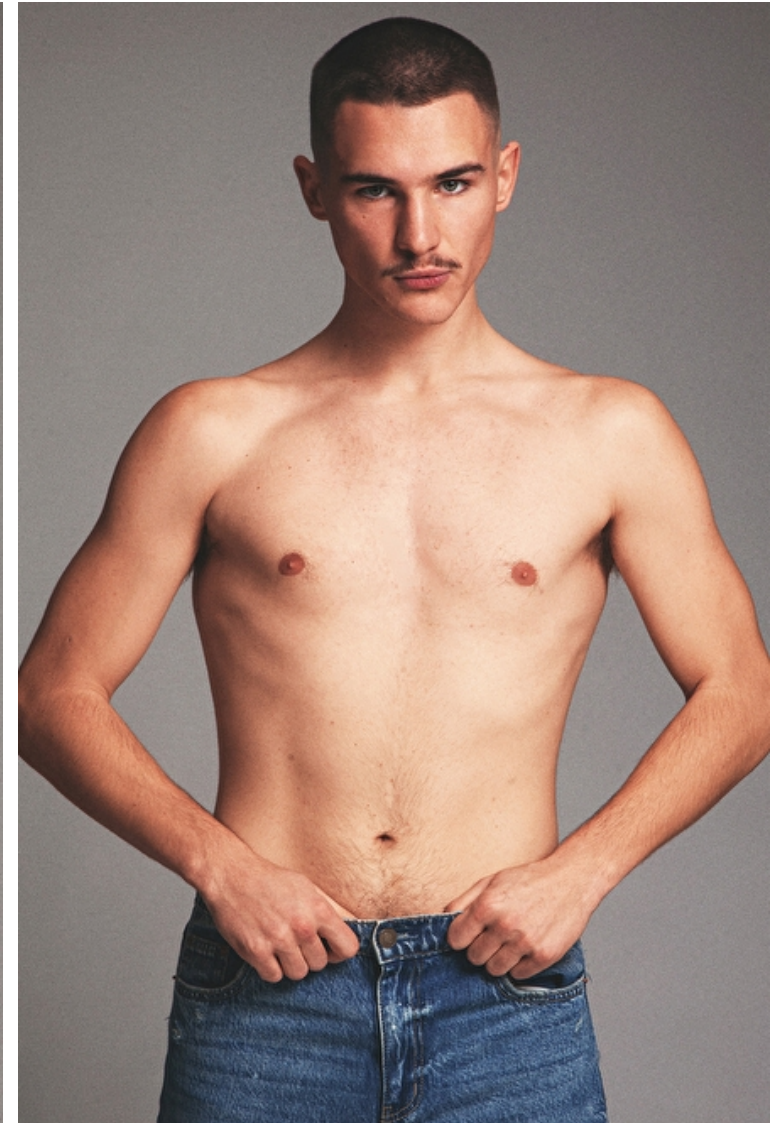

Zack

Height 183cm / 6' 0.0"

Size EU/US 45

Chest 102cm / 40"

Waist 81cm / 32"

Hips 89cm / 35"

Shoes EU/US/UK 44.5 / 11.5 /
10

Eyes Blue green

Hair Dark brown

Inseam 74cm / 29"

Neck 38cm / 15"

Sleeve 63cm / 25"