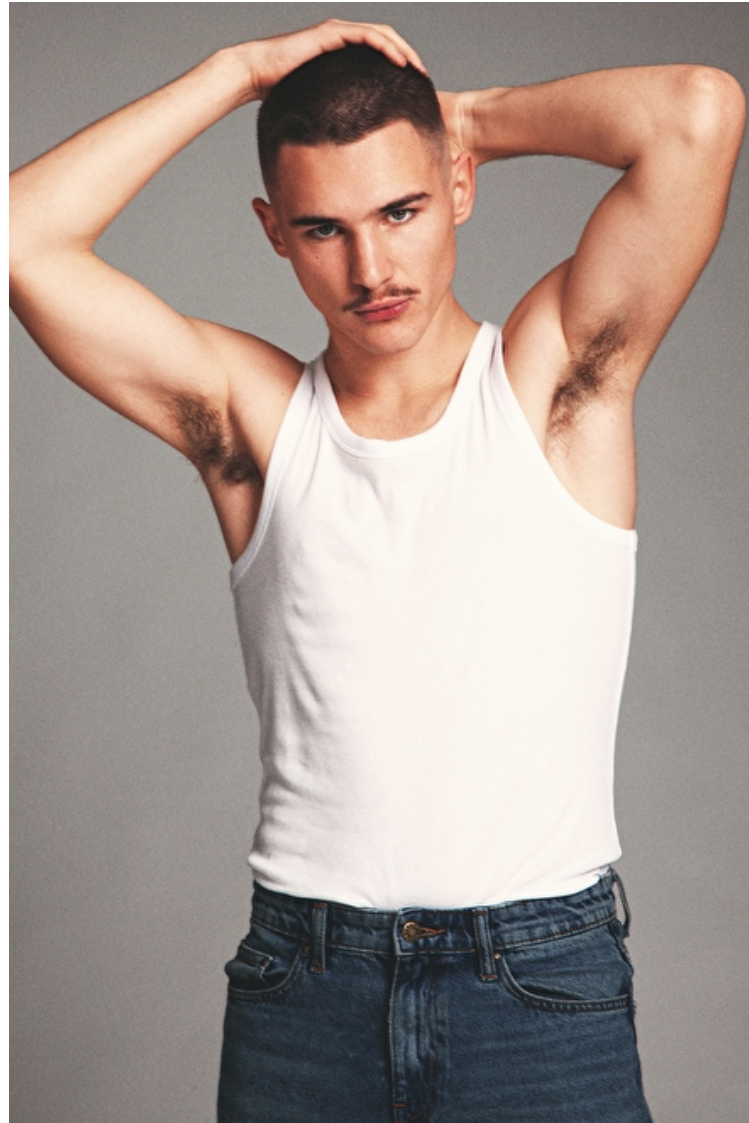

Zack

Height 183cm / 6' 0.0"

Size EU/US 45

Chest 102cm / 40"

Waist 81cm / 32"

Hips 89cm / 35"

Shoes EU/US/UK 44.5 / 11.5 /
10

Eyes Blue green

Hair Dark brown

Inseam 74cm / 29"

Neck 38cm / 15"

Sleeve 63cm / 25"