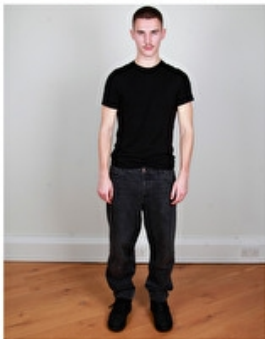

Zack

Height 183cm / 6' 0.0"

Size EU/US 45

Chest 102cm / 40"

Waist 81cm / 32"

Hips 89cm / 35"

Shoes EU/US/UK 44.5 / 11.5 /
10

Eyes Blue green

Hair Dark brown

Inseam 74cm / 29"

Neck 38cm / 15"

Sleeve 63cm / 25"

Select
MODEL MANAGEMENT

ZACK

Height 6'0/183 Waist 32/81 Hair Dark Brown Inside Leg 29/74
Chest 40/102 Collar 15/38 Eyes Blue Green Shoe 10/44.5