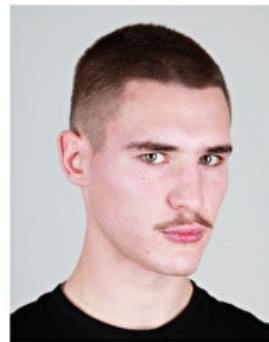

Zack

Height 183cm / 6' 0.0"

Size EU/US 45

Chest 102cm / 40"

Waist 81cm / 32"

Hips 89cm / 35"

Shoes EU/US/UK 44.5 / 11.5 /
10

Eyes Blue green

Hair Dark brown

Inseam 74cm / 29"

Neck 38cm / 15"

Sleeve 63cm / 25"

Select
MODEL MANAGEMENT

ZACK

Height 6'0/183 Waist 32/81 Hair Dark Brown Inside Leg 29/74
Chest 40/102 Collar 15/38 Eyes Blue Green Shoe 10/44.5