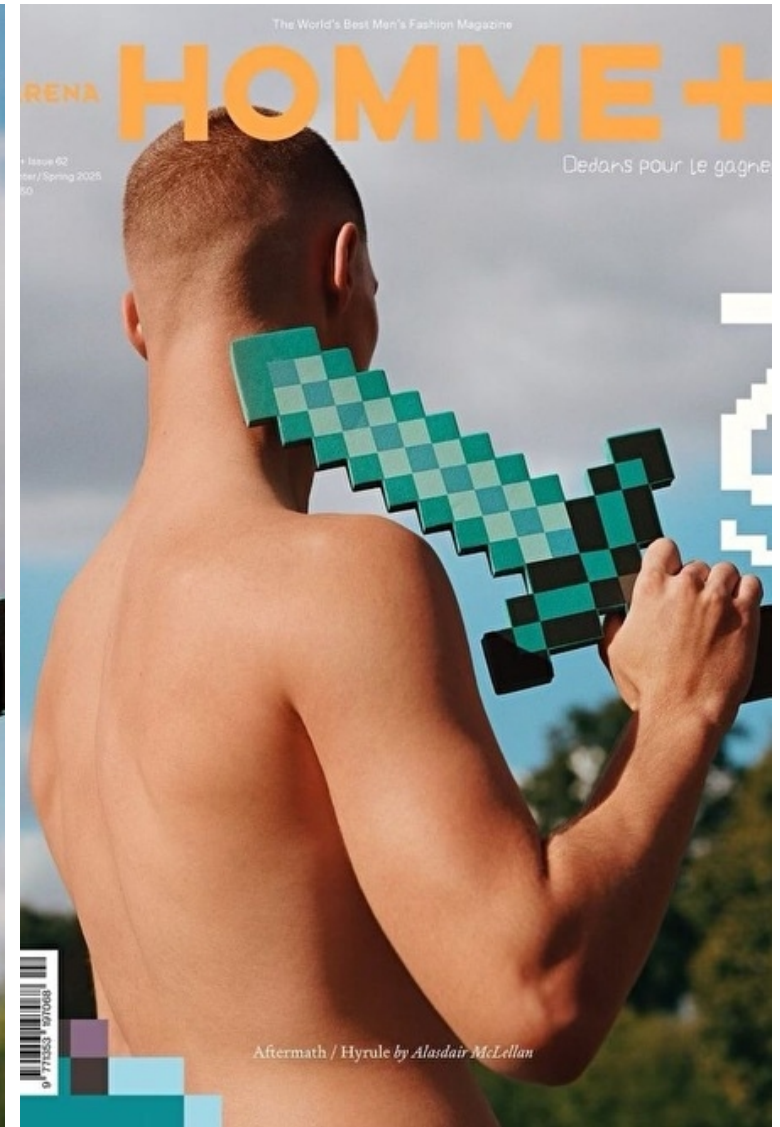

Select

MODEL MANAGEMENT

2nd floor, 77 ST. Martins Lane (entrance on Cranbourn Street) , London, WC2N 4AA, England, United Kingdom
Phone: +44 (0) 20 7299 1322 **Fax:** +44 (0) 20 7299 1386 **Email:** info@selectmodel.com **Website:** https://www.selectmodel.com/

Zack

Height 183cm / 6' 0.0"

Size EU/US 45

Chest 102cm / 40"

Waist 81cm / 32"

Hips 89cm / 35"

Shoes EU/US/UK 44.5 / 11.5 /
10

Eyes Blue green

Hair Dark brown

Inseam 74cm / 29"

Neck 38cm / 15"

Sleeve 63cm / 25"