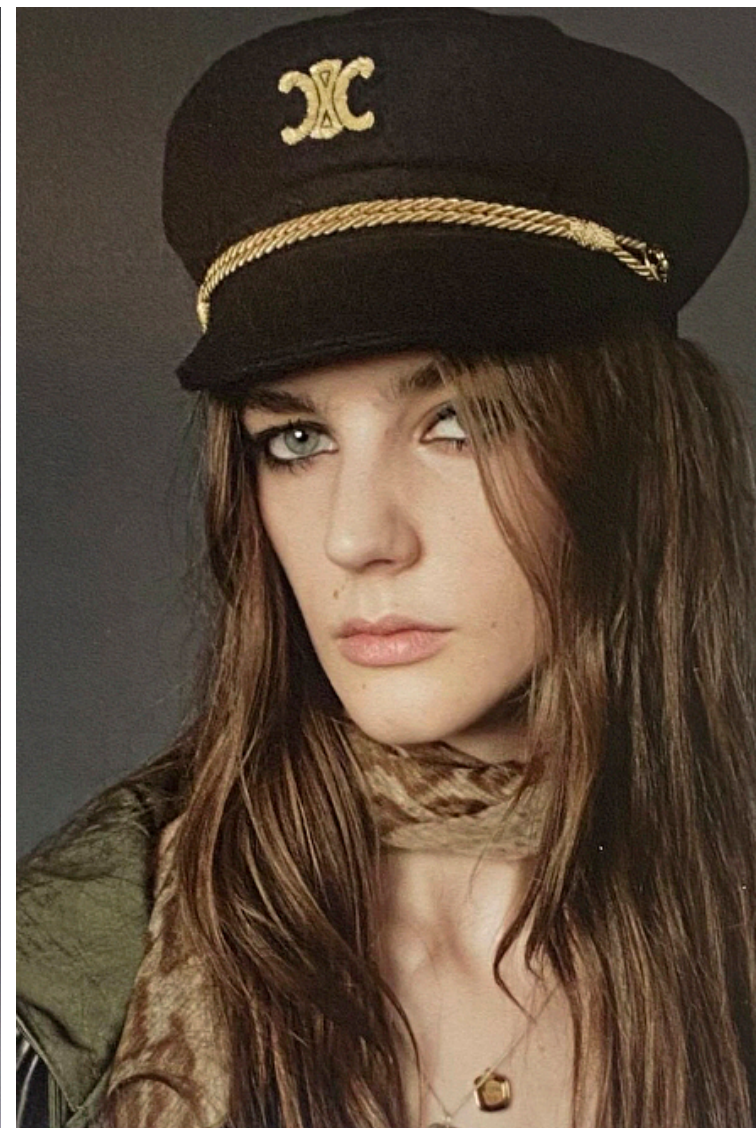

Zavi

Height 180cm / 5' 11.0"

Bust 74cm / 29"

Waist 61cm / 24"

Hips 89cm / 35"

Shoes EU/US/UK 40 / 9 / 7

Eyes Blue green

Hair Brown