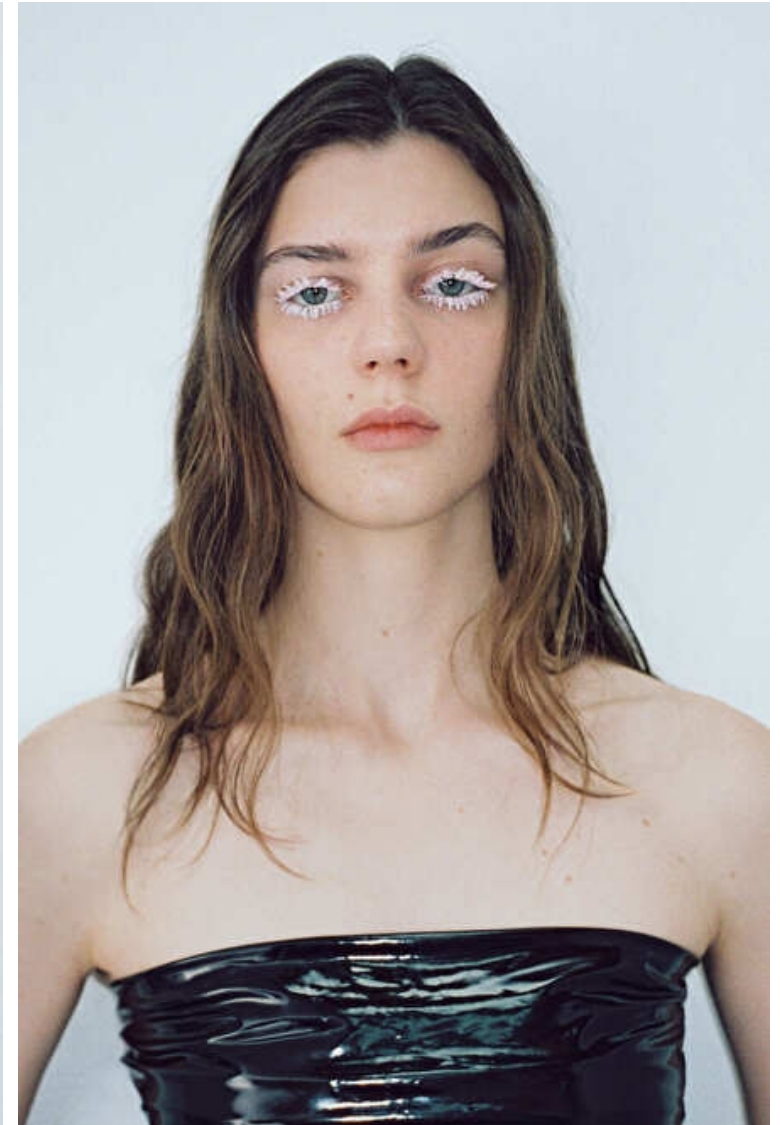

Zavi

Height 180cm / 5' 11.0"

Bust 74cm / 29"

Waist 61cm / 24"

Hips 89cm / 35"

Shoes EU/US/UK 40 / 9 / 7

Eyes Blue green

Hair Brown