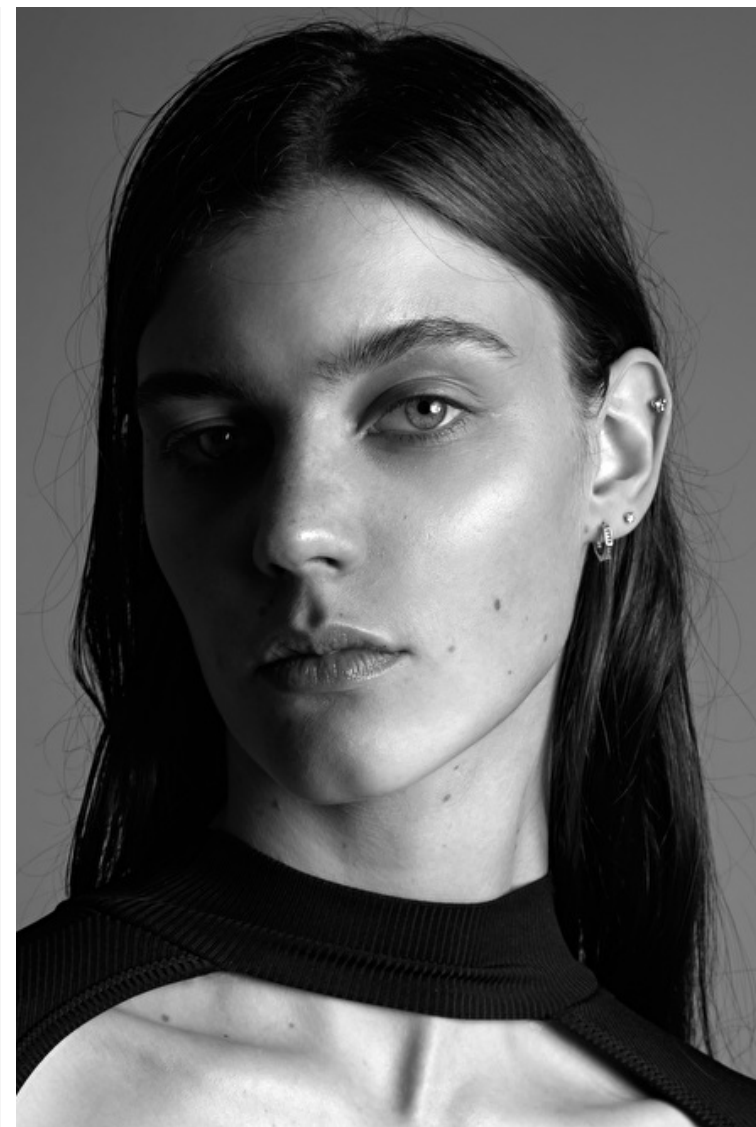

Zavi

Height 180cm / 5' 11.0"

Bust 74cm / 29"

Waist 61cm / 24"

Hips 89cm / 35"

Shoes EU/US/UK 40 / 9 / 7

Eyes Blue green

Hair Brown