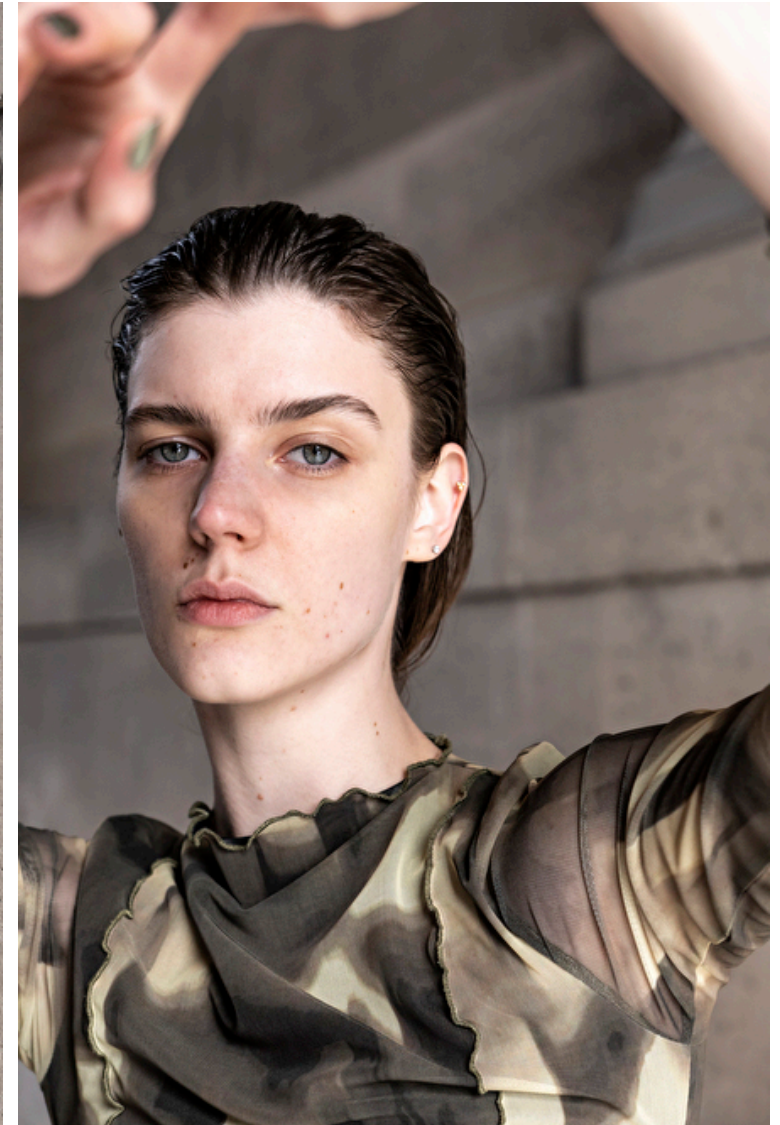

Zavi

Height 180cm / 5' 11.0"

Bust 74cm / 29"

Waist 61cm / 24"

Hips 89cm / 35"

Shoes EU/US/UK 40 / 9 / 7

Eyes Blue green

Hair Brown