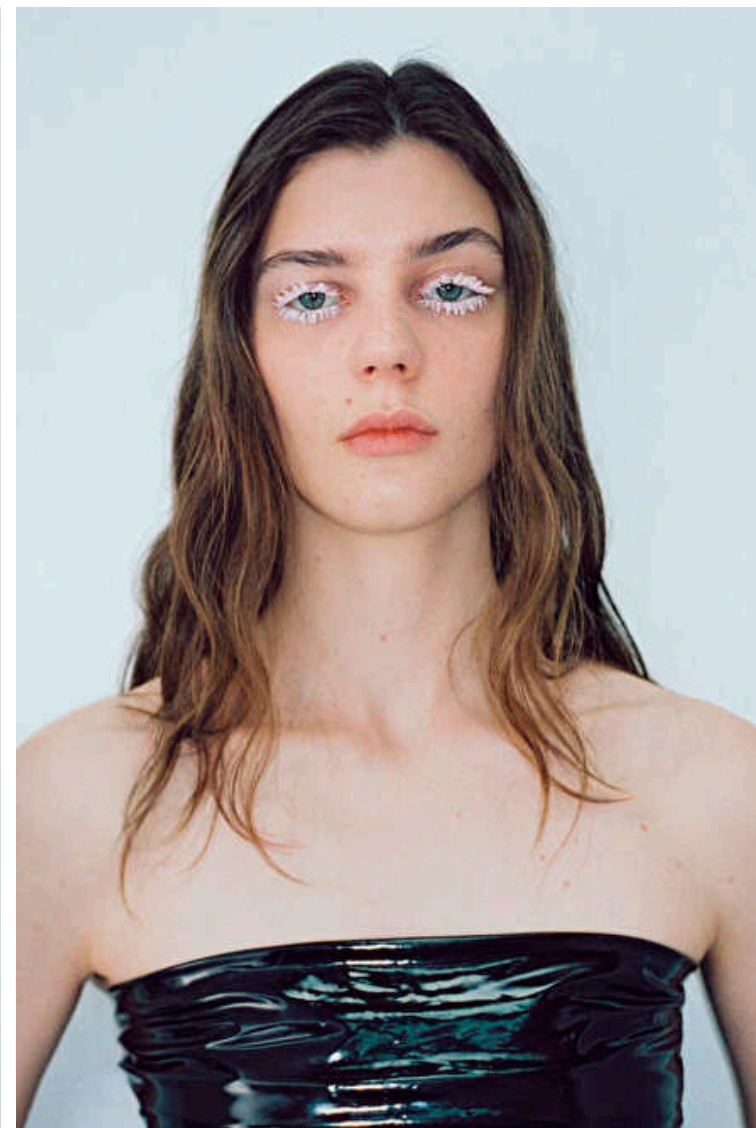

Zavi

Height 180cm / 5' 11.0"

Bust 74cm / 29"

Waist 61cm / 24"

Hips 89cm / 35"

Shoes EU/US/UK 40 / 9 / 7

Eyes Blue green

Hair Brown