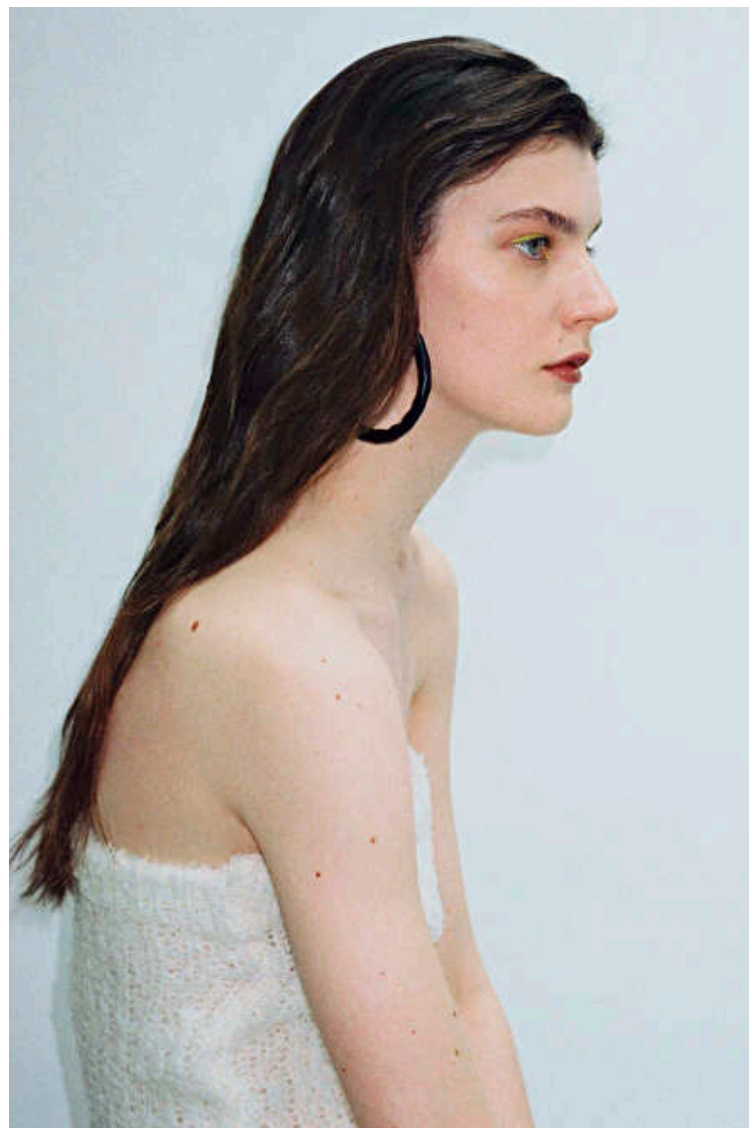

Zavi

Height 180cm / 5' 11.0"

Bust 74cm / 29"

Waist 61cm / 24"

Hips 89cm / 35"

Shoes EU/US/UK 40 / 9 / 7

Eyes Blue green

Hair Brown