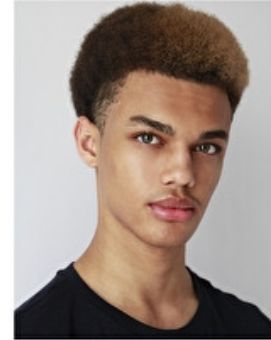

Height 193cm / 6' 4.0"

Chest 91cm / 36"

Waist 71cm / 28"

Hips 94cm / 37"

Shoes EU/US/UK 46 / 12.5 / 11

Eyes Hazel

Hair Brown

Inseam 81cm / 32"

Neck 38cm / 15"

Hair length 3

Select
MODEL MANAGEMENT

ZAYN

Height 6'4/193
Chest 36/91

Waist 36/71
Collar 15/38

Hair Brown
Eyes Hazel

Inside Leg 32/81
Shoes 11/46