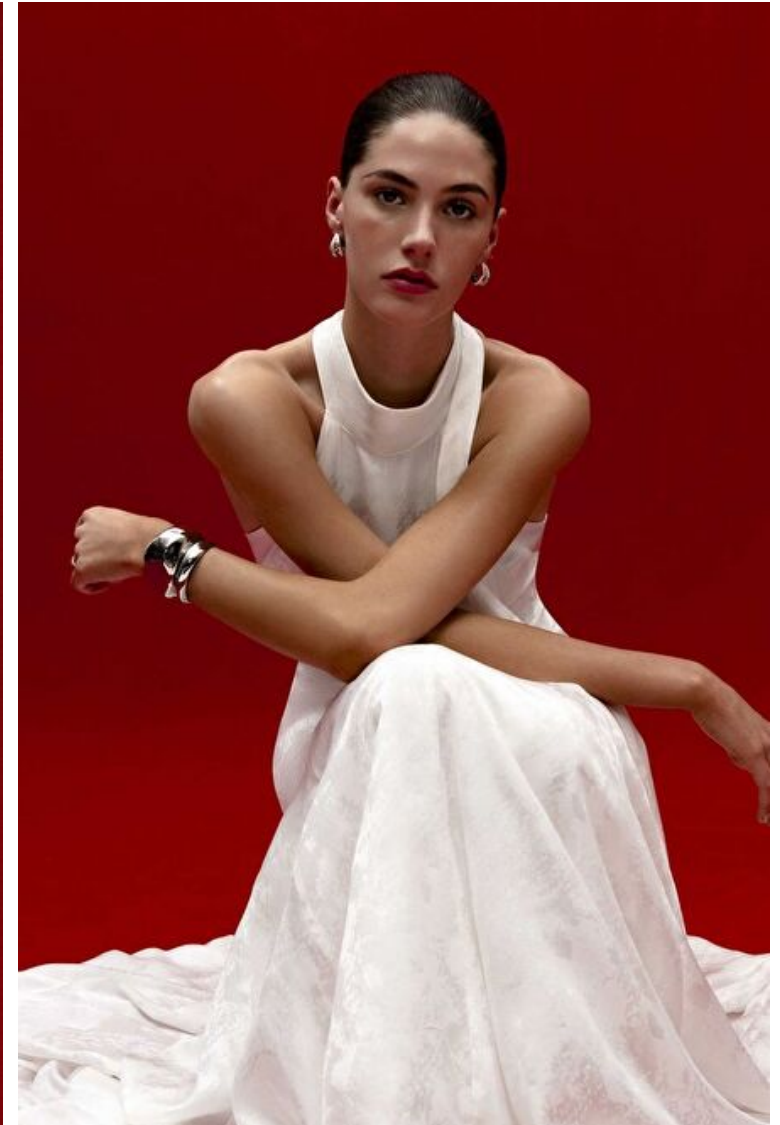

ZELDA HELOISE SMYTH

Height 178cm / 5' 10.0"

Bust 86cm / 34"

Cup B/C

Hips 94cm / 37"

Waist 66cm / 26"

Shoes EU/US/UK 40 / 9 / 7

Size EU/US 34 / 4

Hair Brown

Hair length 1

Eyes Green