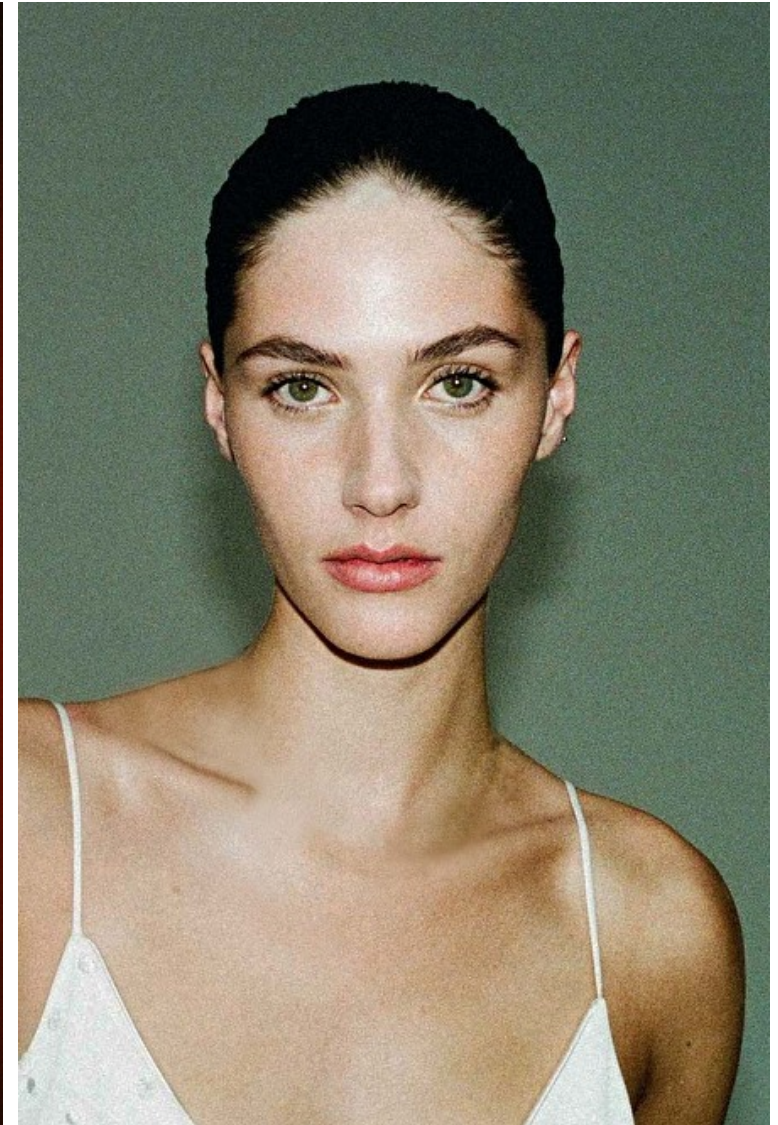

Hips 94cm / 37"

Waist 66cm / 26"

Shoes EU/US/UK 40 / 9 / 7

Size EU/US 34 / 4

Hair Brown

Hair length 1

Eyes Green

ZELDA HELOISE SMYTH