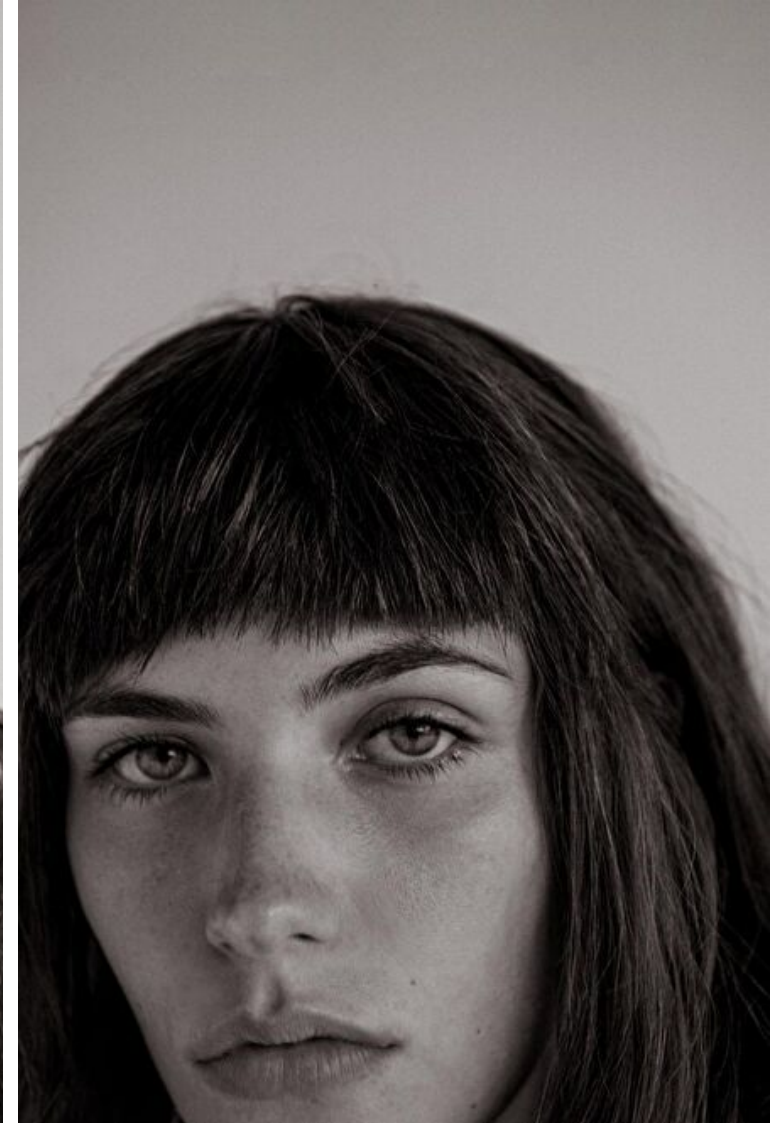

ZELDA HELOISE SMYTH

Height 178cm / 5' 10.0"

Bust 86cm / 34"

Cup B/C

Hips 94cm / 37"

Waist 66cm / 26"

Shoes EU/US/UK 40 / 9 / 7

Size EU/US 34 / 4

Hair Brown

Hair length 1

Eyes Green