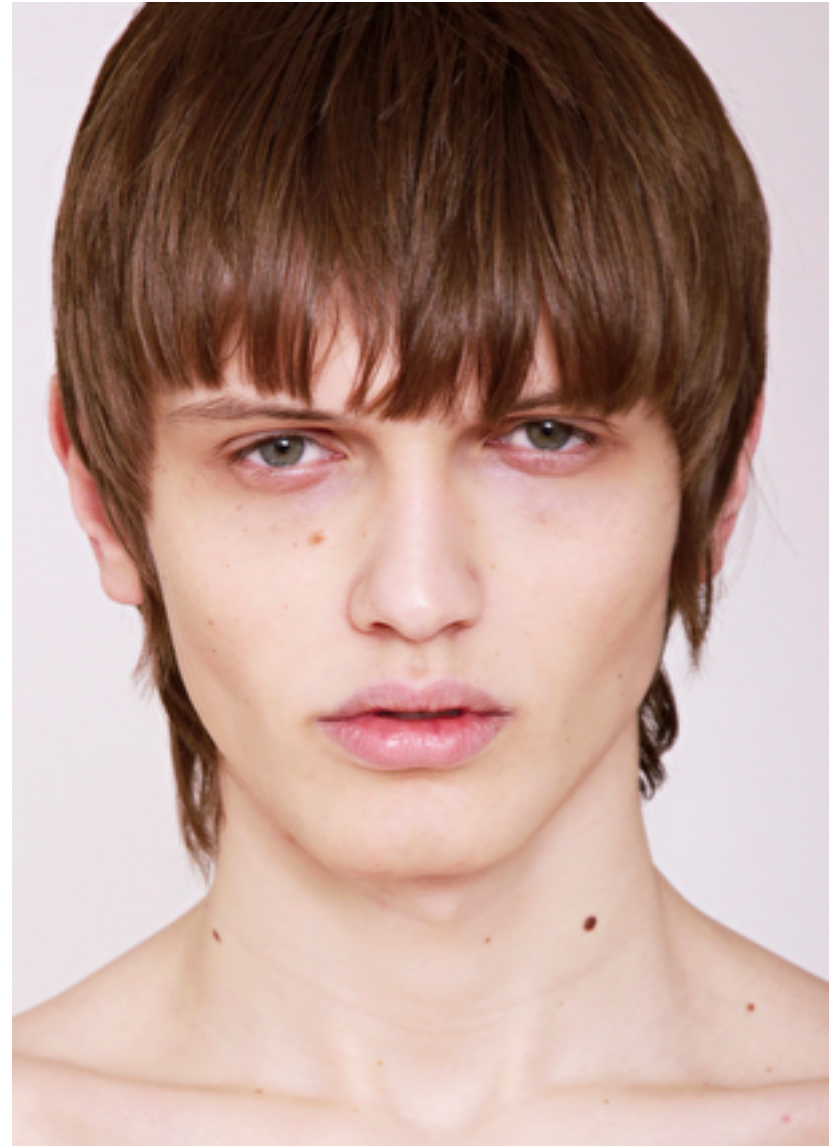

Zoltan

Height 187cm / 6' 1.5"

Chest 86cm / 34"

Hips 91cm / 36"

Waist 76cm / 30"

Shoes EU/US/UK 43 / 10.5 / 9

Hair Light brown

Eyes Blue

Inseam 81cm / 32"