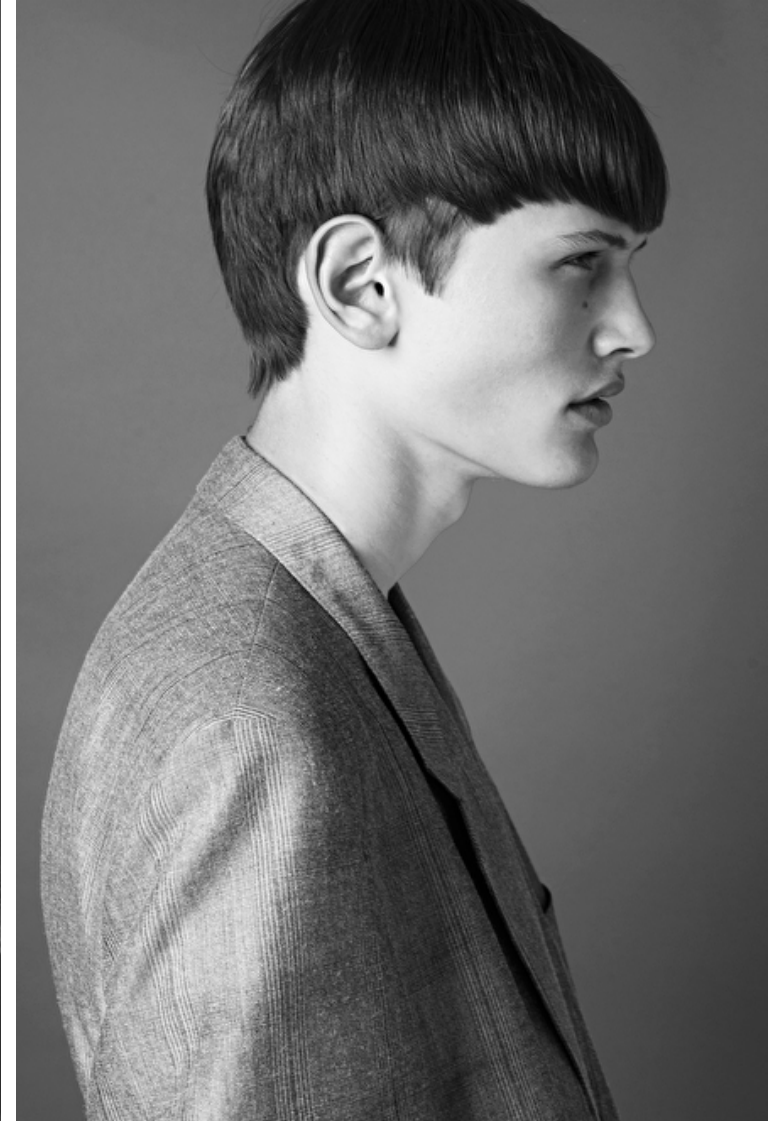

Select

MODEL MANAGEMENT

2nd floor, 77 ST. Martins Lane (entrance on Cranbourn Street) , London, WC2N 4AA, England, United Kingdom
Phone: +44 (0) 20 7299 1322 **Fax:** +44 (0) 20 7299 1386 **Email:** info@selectmodel.com **Website:** https://www.selectmodel.com/

Zoltan

Height 187cm / 6' 1.5"

Chest 86cm / 34"

Hips 91cm / 36"

Waist 76cm / 30"

Shoes EU/US/UK 43 / 10.5 / 9

Hair Light brown

Eyes Blue

Inseam 81cm / 32"