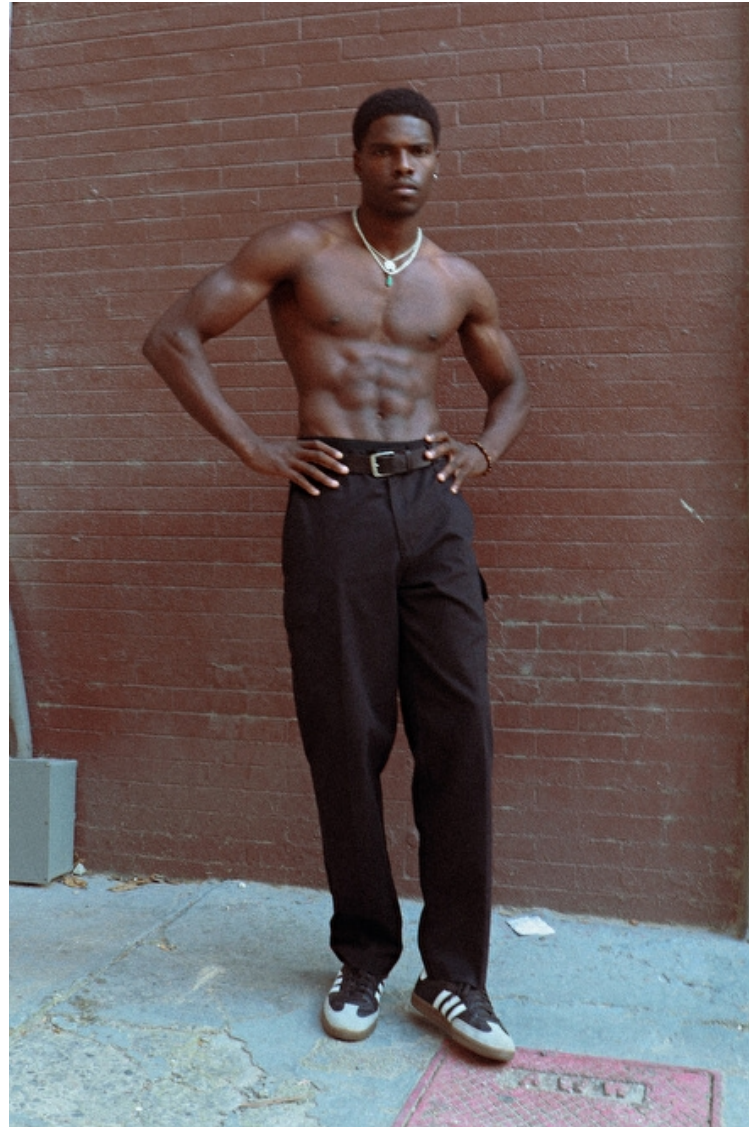

Select

MODEL MANAGEMENT

8255 Beverly Blvd suite 217, Los Angeles, 90048, California, United States

Phone: (213) 454-0991 Email: info.losangeles@selectmodel.com Website: <https://selectmodel.com/>

Ade Huff

Height 188cm / 6' 2.0"

Waist 81cm / 32"

Shoes EU/US/UK 45 / 12 / 10.5

Eyes Brown

Hair Black

Inseam 86cm / 34"

Neck 40cm / 15.5"

Sleeve 67cm / 26.5"

Suit size 50cm / 40"

Suit cut Long