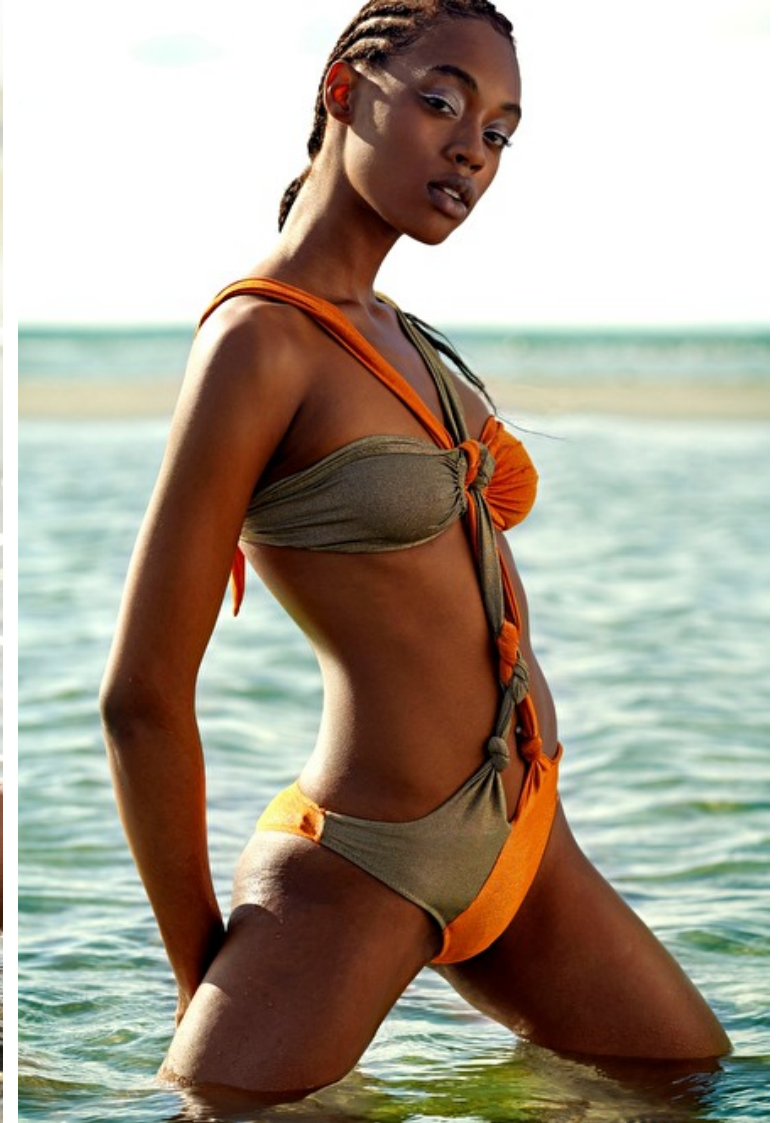

Height 180cm / 5' 11.0"

Bust 86cm / 34"

Waist 63cm / 25"

Hips 89cm / 35"

Shoes EU/US/UK 41.5 / 10 / 8

Eyes Dark brown

Hair Dark brown

Cup B