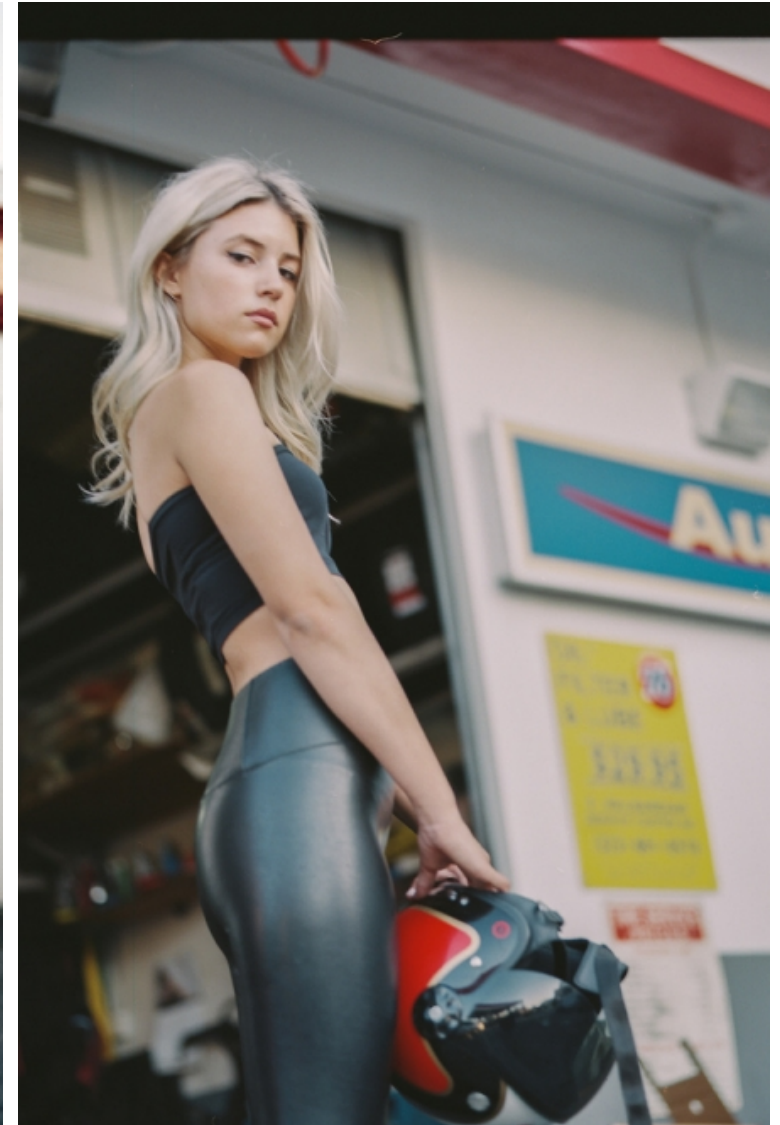

Select

MODEL MANAGEMENT

8255 Beverly Blvd suite 217, Los Angeles, 90048, California, United States

Phone: (213) 454-0991 Email: info.losangeles@selectmodel.com Website: <https://selectmodel.com/>

Akira Ament

Height 174cm / 5' 8.5"

Size EU/US 32 / 2

Bust 82cm / 32.5"

Waist 64cm / 25"

Hips 89cm / 35"

Shoes EU/US/UK 39 / 8 / 6

Eyes Brown

Hair Blond