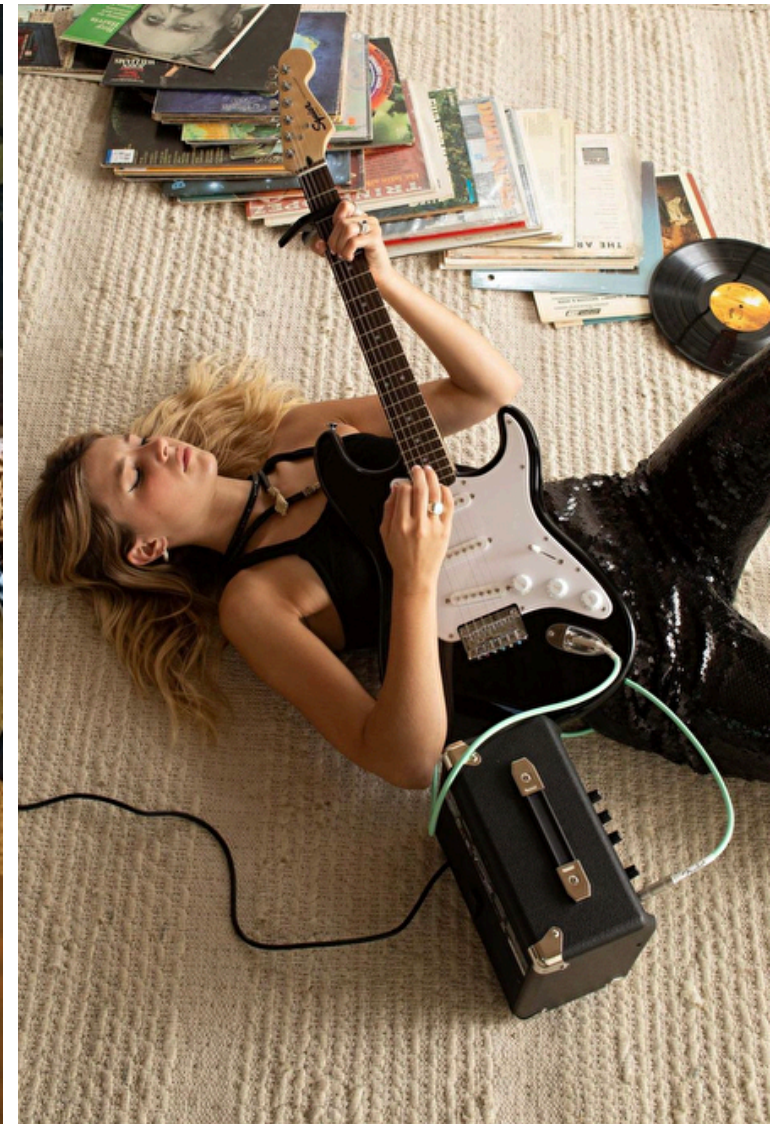

Height 174cm / 5' 8.5"

Size EU/US 32 / 2

Bust 82cm / 32.5"

Waist 64cm / 25"

Hips 89cm / 35"

Shoes EU/US/UK 39 / 8 / 6

Eyes Brown

Hair Blond