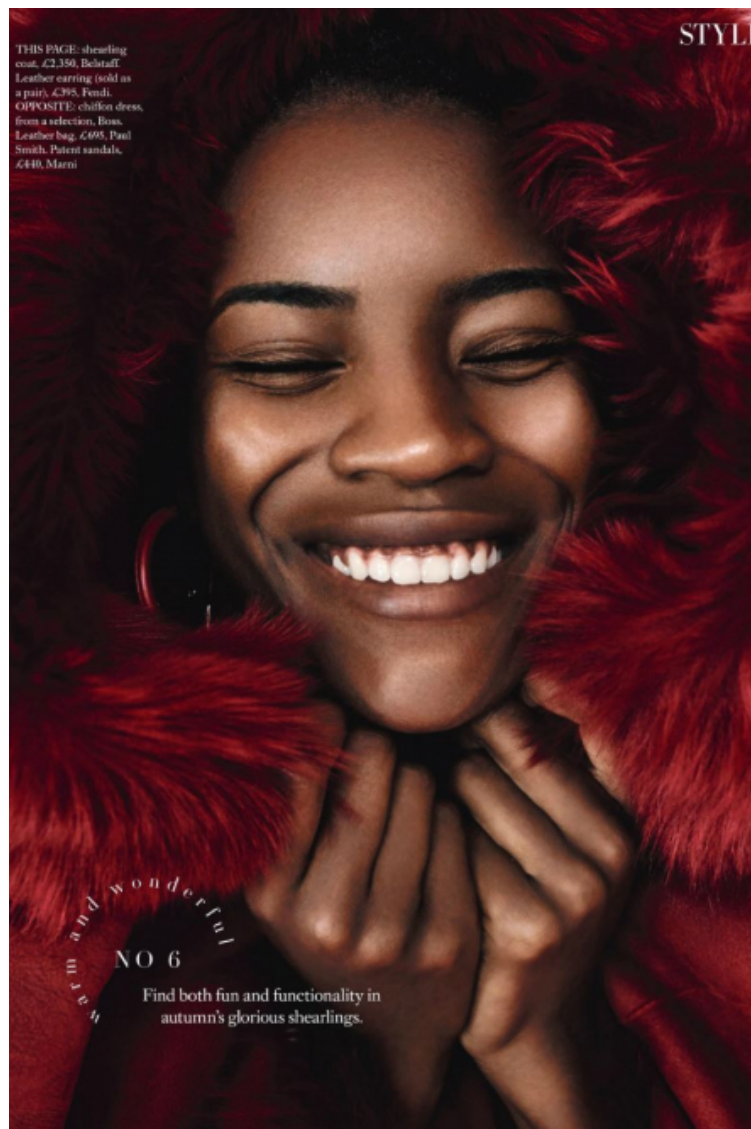

Height 175cm / 5' 9.0"

Bust 81cm / 32"

Waist 59cm / 23"

Hips 86cm / 34"

Shoes EU/US/UK 39 / 8 / 6

Hair Black

Eyes Black

Cup C