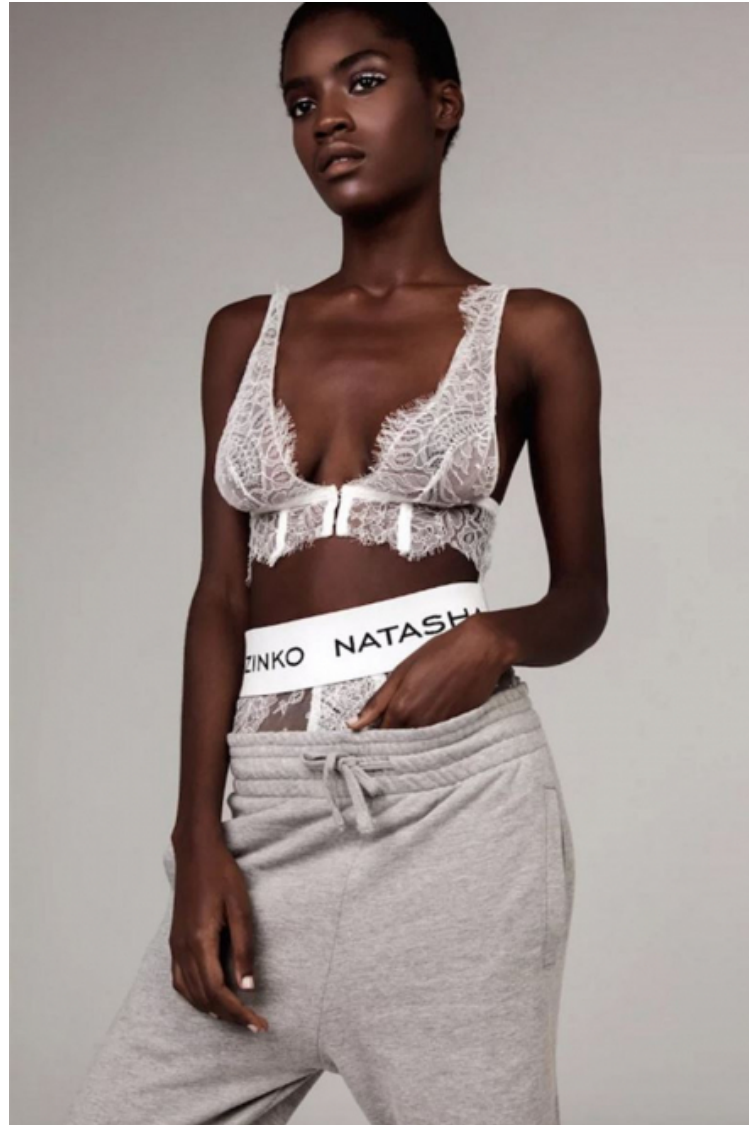

Height 175cm / 5' 9.0"

Bust 81cm / 32"

Waist 59cm / 23"

Hips 86cm / 34"

Shoes EU/US/UK 39 / 8 / 6

Hair Black

Eyes Black

Cup C