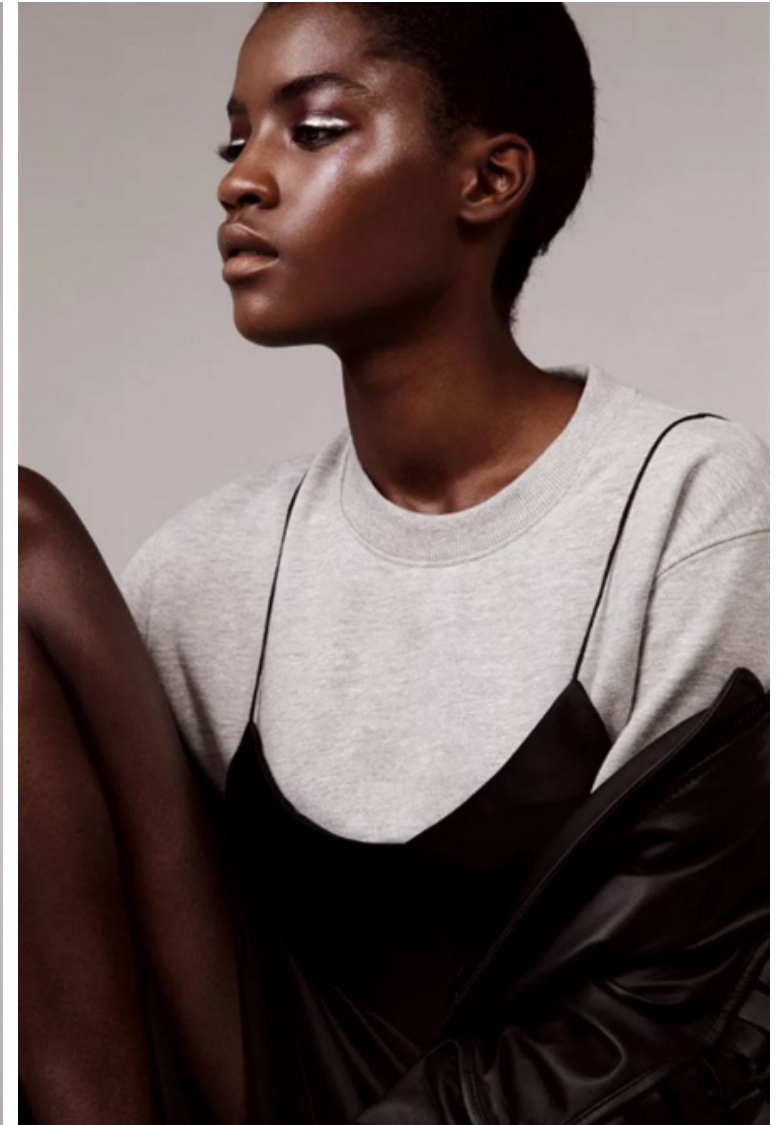

Height 175cm / 5' 9.0"

Bust 81cm / 32"

Waist 59cm / 23"

Hips 86cm / 34"

Shoes EU/US/UK 39 / 8 / 6

Hair Black

Eyes Black

Cup C