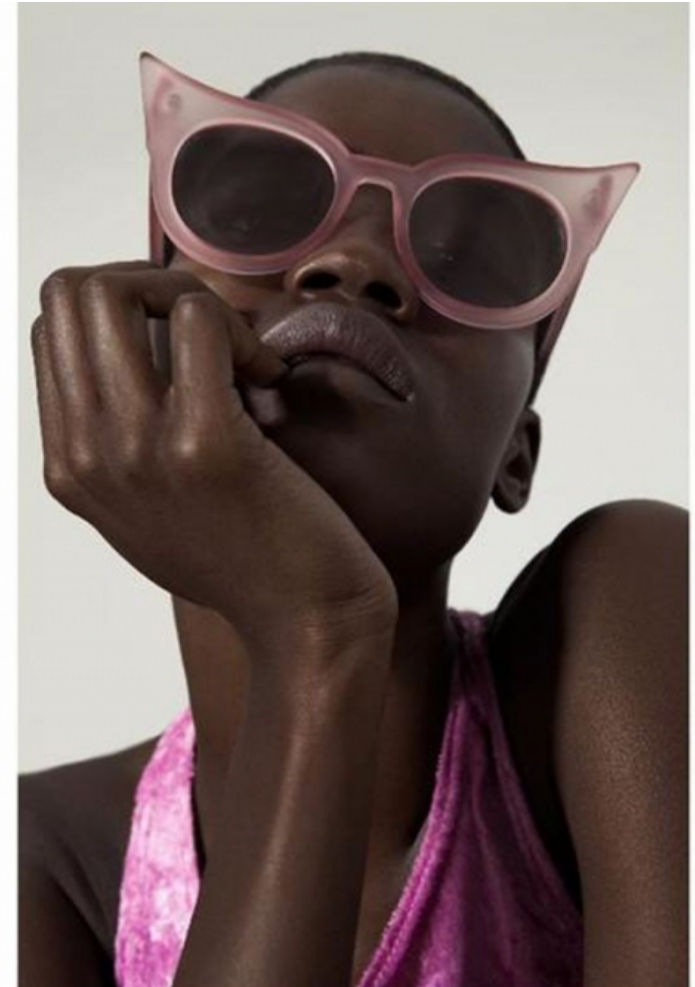

Height 175cm / 5' 9.0"

Bust 81cm / 32"

Waist 59cm / 23"

Hips 86cm / 34"

Shoes EU/US/UK 39 / 8 / 6

Hair Black

Eyes Black

Cup C