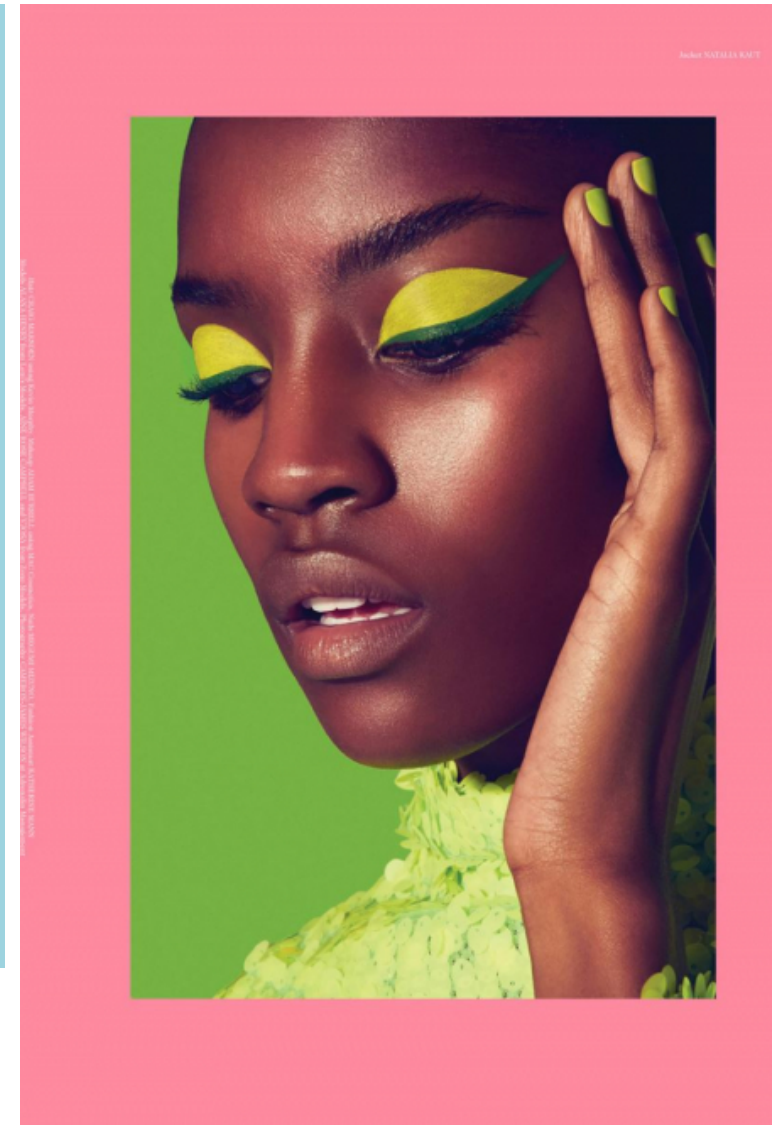

Height 175cm / 5' 9.0"

Bust 81cm / 32"

Waist 59cm / 23"

Hips 86cm / 34"

Shoes EU/US/UK 39 / 8 / 6

Hair Black

Eyes Black

Cup C