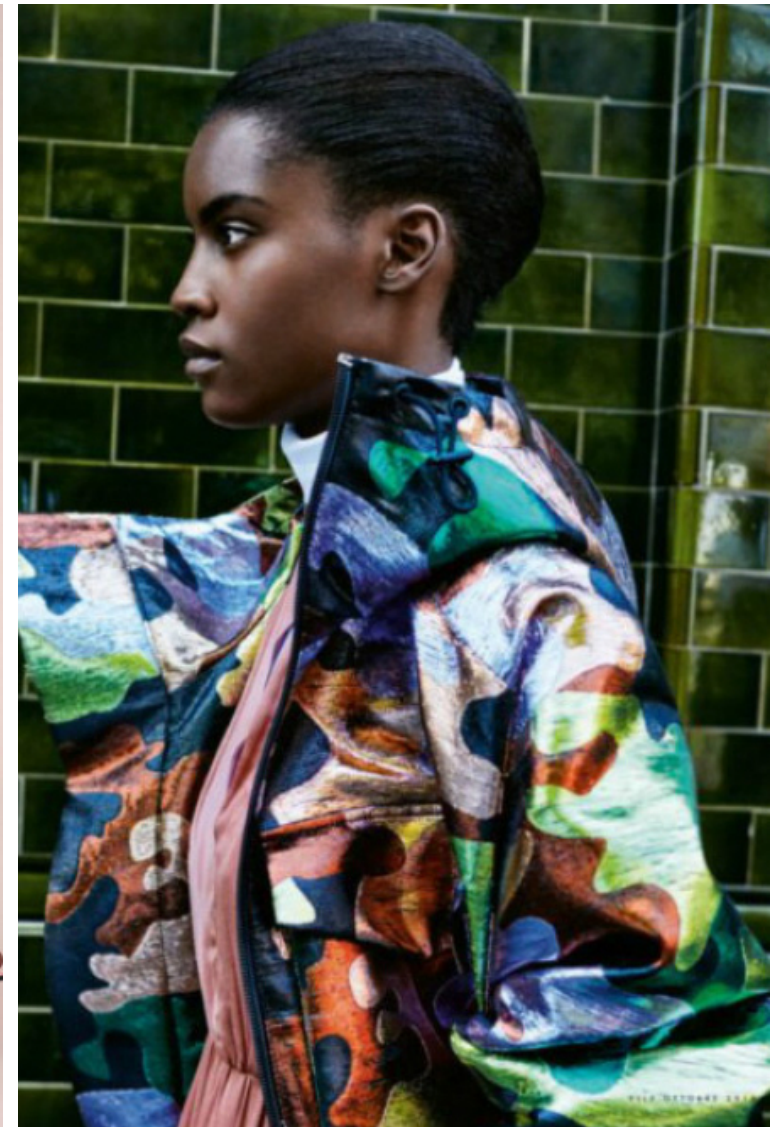

Bust 81cm / 32"

Waist 59cm / 23"

Hips 86cm / 34"

Shoes EU/US/UK 39 / 8 / 6

Hair Black

Eyes Black

Cup C

Select