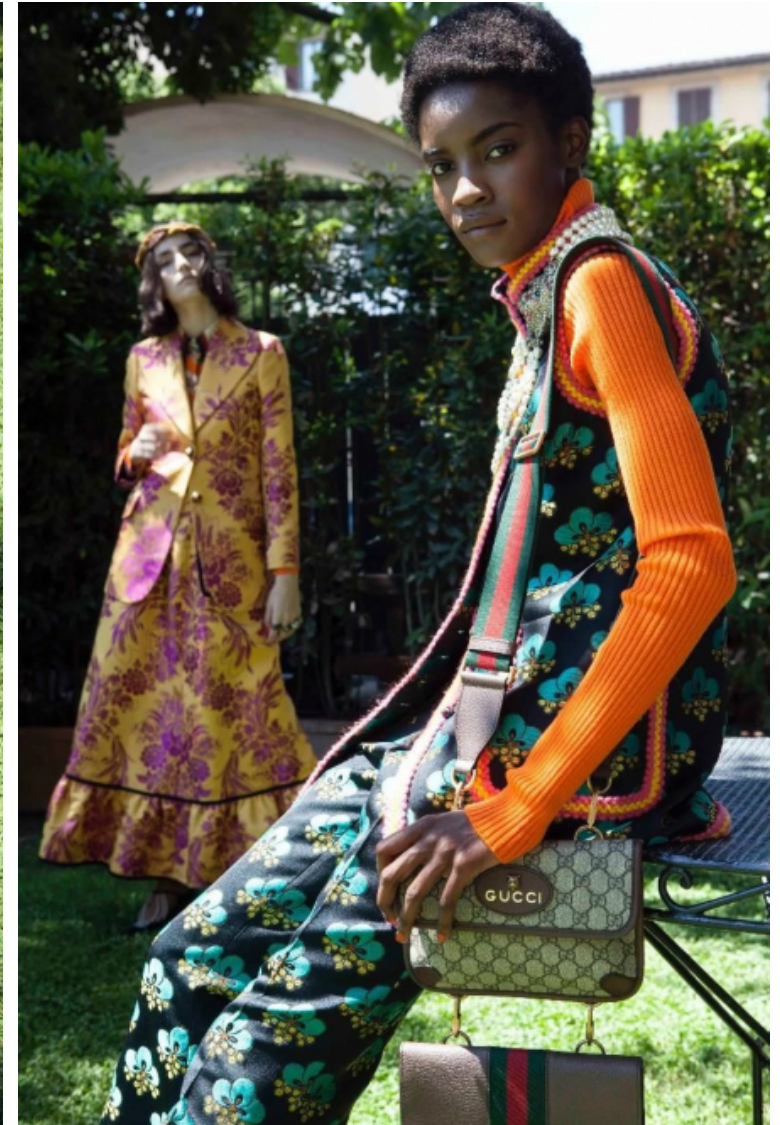

Height 175cm / 5' 9.0"

Bust 81cm / 32"

Waist 59cm / 23"

Hips 86cm / 34"

Shoes EU/US/UK 39 / 8 / 6

Hair Black

Eyes Black

Cup C