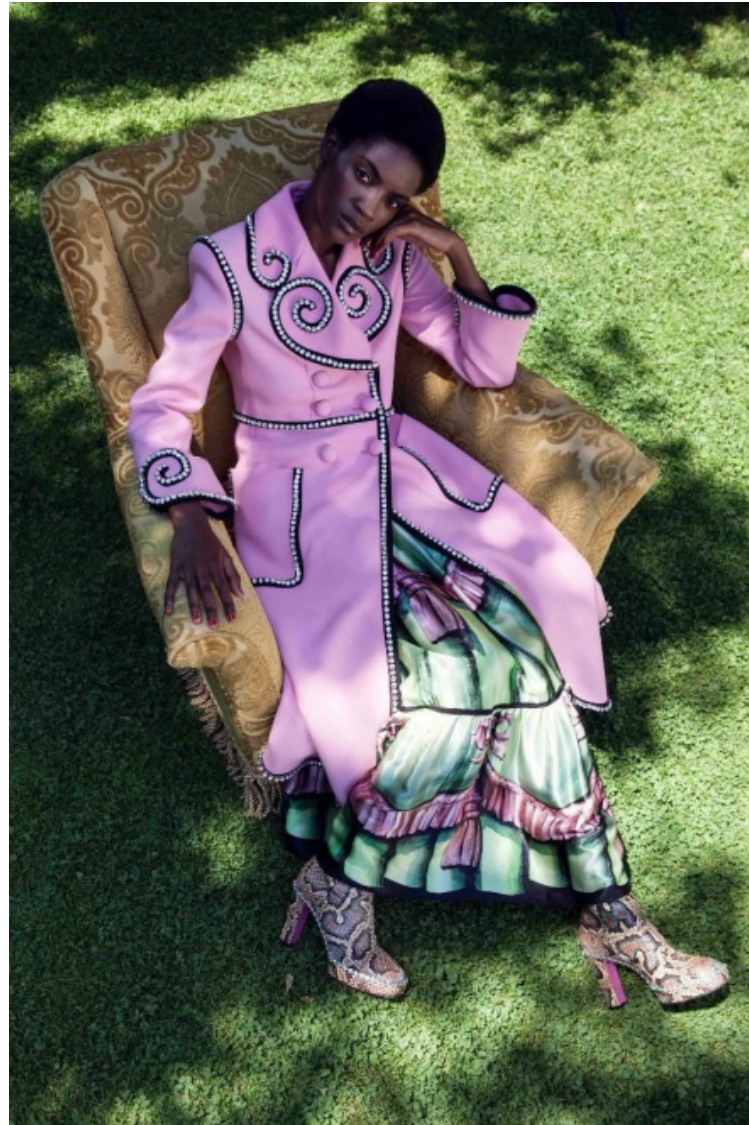

Height 175cm / 5' 9.0"

Bust 81cm / 32"

Waist 59cm / 23"

Hips 86cm / 34"

Shoes EU/US/UK 39 / 8 / 6

Hair Black

Eyes Black

Cup C