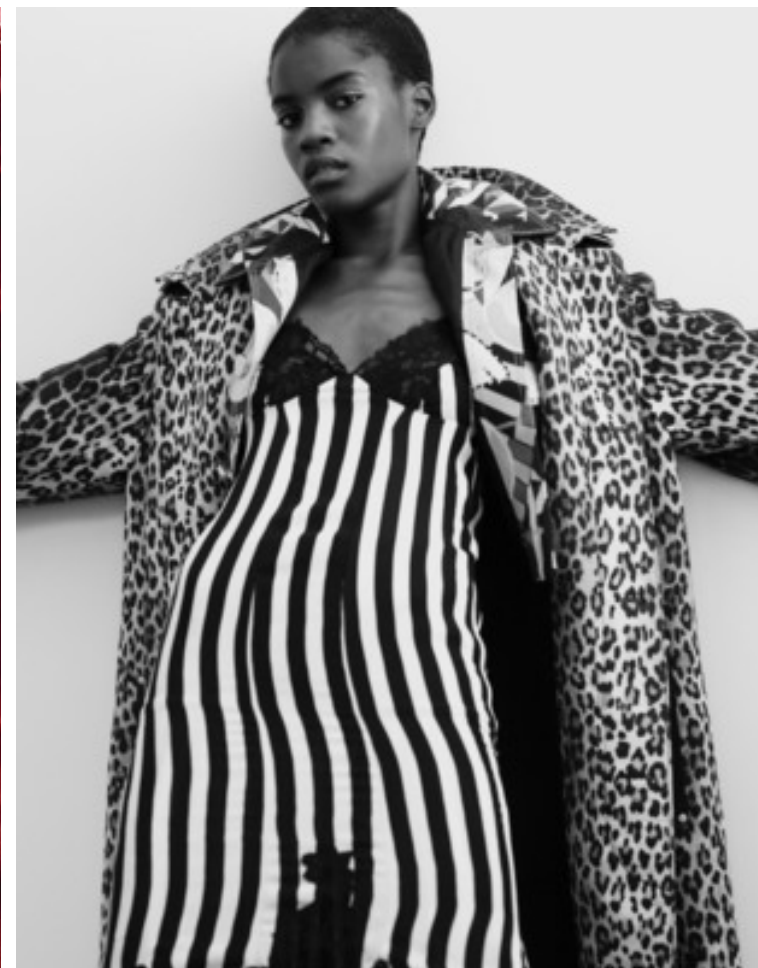

Height 175cm / 5' 9.0"

Bust 81cm / 32"

Waist 59cm / 23"

Hips 86cm / 34"

Shoes EU/US/UK 39 / 8 / 6

Hair Black

Eyes Black

Cup C