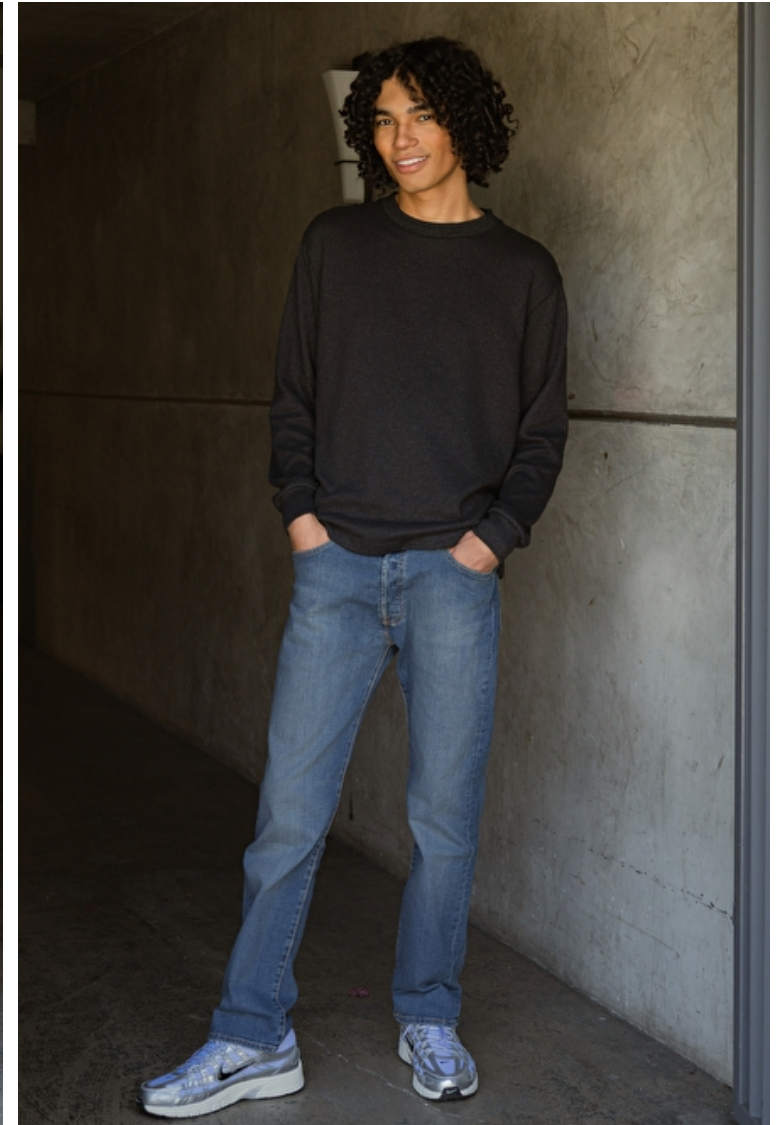

Select

MODEL MANAGEMENT

8255 Beverly Blvd suite 217, Los Angeles, 90048, California, United States

Phone: (213) 454-0991 Email: info.losangeles@selectmodel.com Website: <https://selectmodel.com/>

Alex Cross

Height 187cm / 6' 1.5"

Waist 74cm / 29"

Shoes EU/US/UK 45 / 12 / 10.5

Eyes Brown

Hair Black

Inseam 81cm / 32"

Neck 39cm / 15.5"

Sleeve 61cm / 24"

Suit size 46cm / 36"

Suit cut Regular