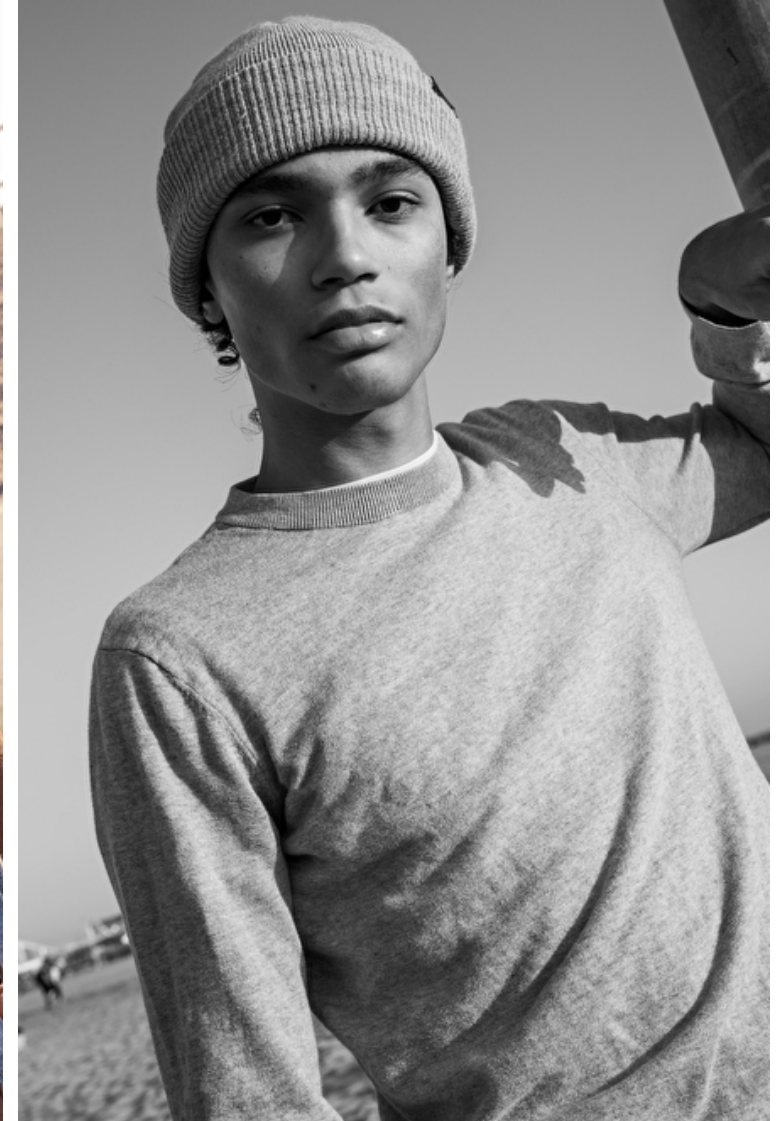

Select

MODEL MANAGEMENT

8255 Beverly Blvd suite 217, Los Angeles, 90048, California, United States

Phone: (213) 454-0991 Email: info.losangeles@selectmodel.com Website: <https://selectmodel.com/>

Alex Cross

Height 187cm / 6' 1.5"

Waist 74cm / 29"

Shoes EU/US/UK 45 / 12 / 10.5

Eyes Brown

Hair Black

Inseam 81cm / 32"

Neck 39cm / 15.5"

Sleeve 61cm / 24"

Suit size 46cm / 36"

Suit cut Regular